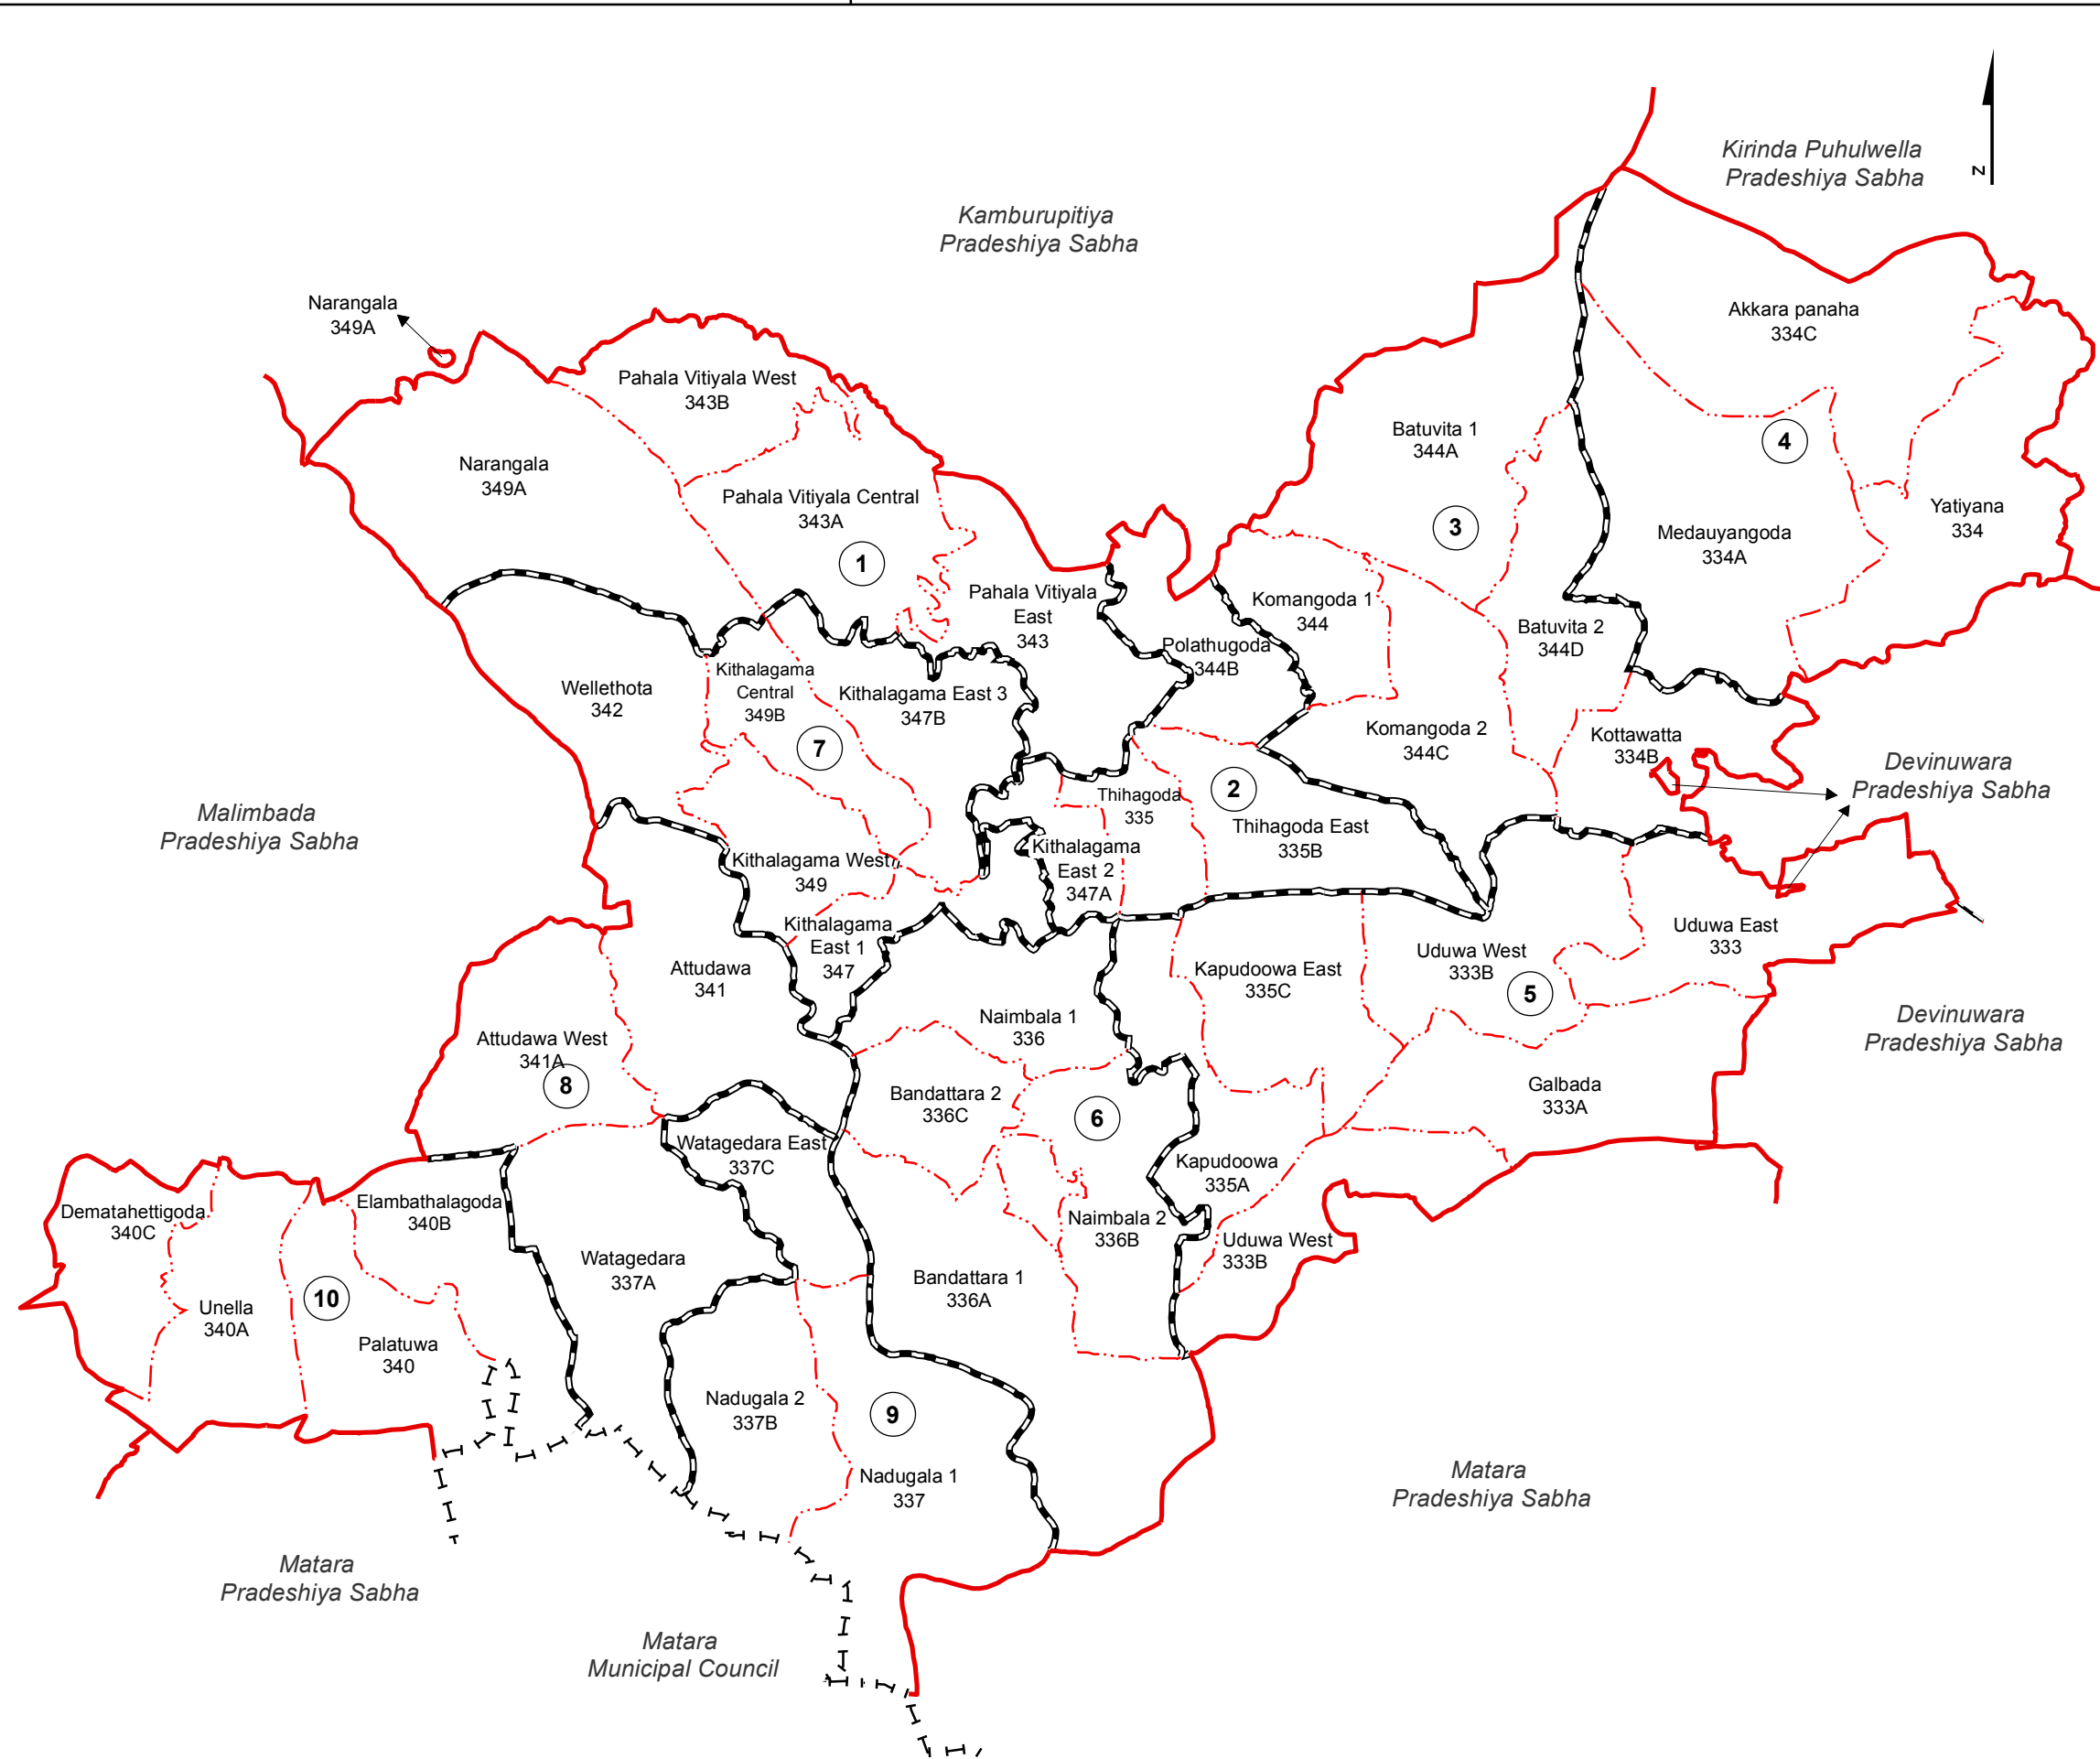

Ward Map of Thihagoda Pradeshiya Sabha - Matara District

Ref. No : NDC / 08 / 13

95000

Thihagoda Pradeshiya Sabha

Thihagoda Pradeshiya Sabha

WARD No	WARD Name
1	Pahala Vitiyala
2	Thihagoda
3	Batuvita
4	Yatiyana
5	Kapudoowa
6	Naimbala
7	Kithalagama
8	Attudawa
9	Nadugala
10	Palatuwa

Legend

- + - - - + Province Boundary
- District Boundary
- . . . - DS Boundary
- . . - . GN Boundary
- - - - - Polling Division Boundary
- PS Boundary
- - - - - MC / UC Boundary
- Ward Boundary
- Multi Member Ward

Prepared by Survey Department of Sri Lanka

Data Source:
National Delimitation Committee for Local Authorities - 2013/2016
Ministry of Local Government and Provincial Councils

Scale - 1:40,000

175000