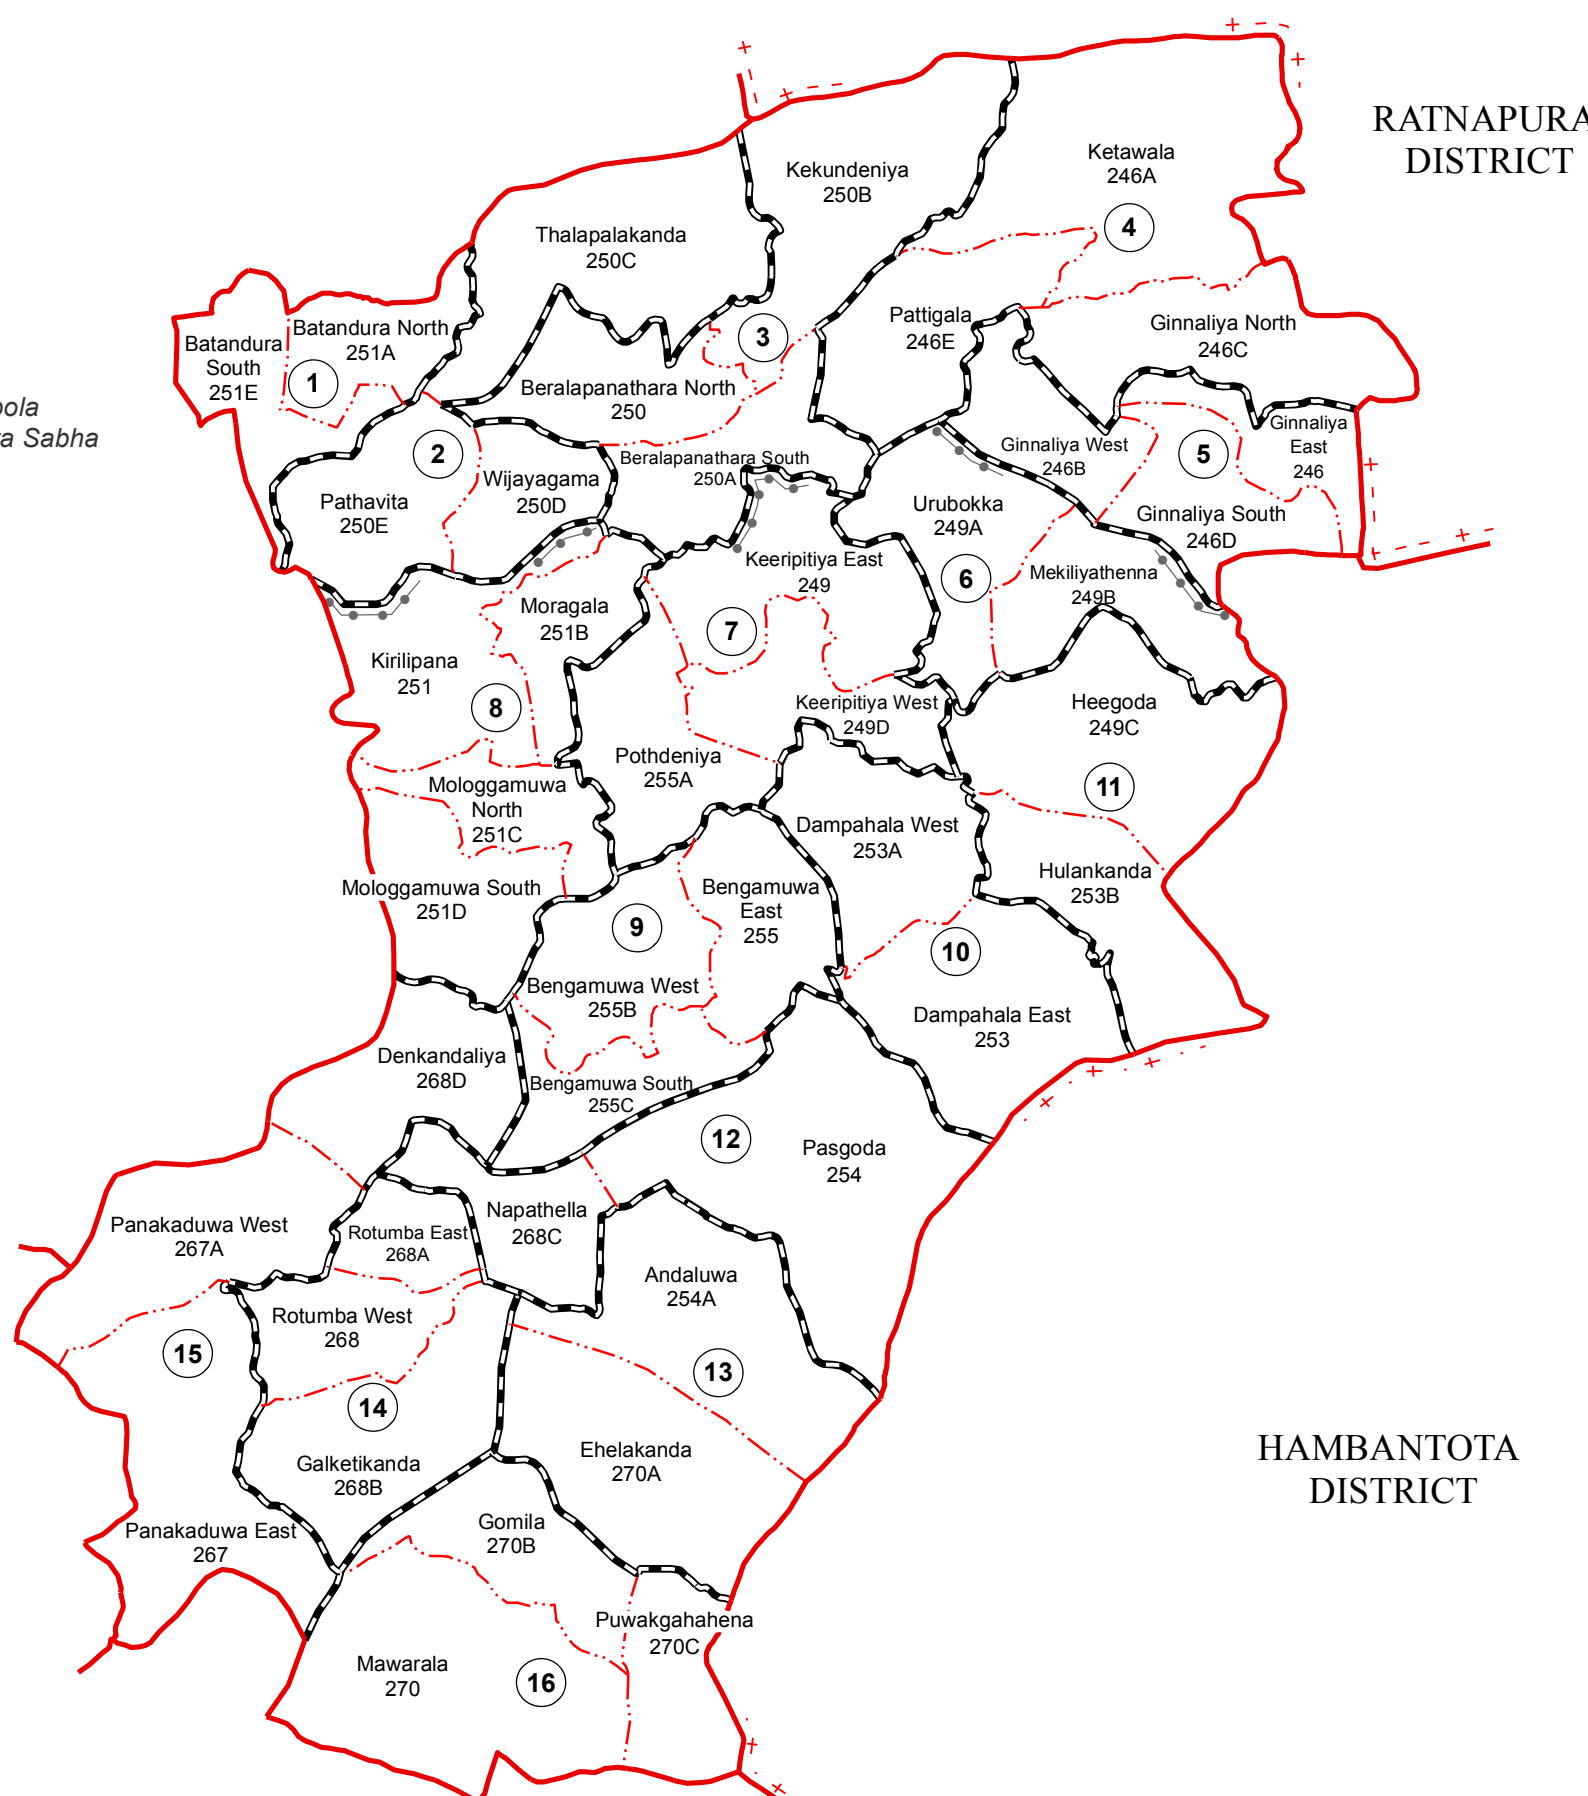

Ward Map of Pasgoda Pradeshiya Sabha - Matara District

Ref. No : NDC / 08 / 07

Pasgoda Pradeshiya Sabha

Pasgoda Pradeshiya Sabha

WARD No	WARD Name
1	Batandura
2	Wijayagama
3	Beralapanathara
4	Pattigala
5	Ginnaliya
6	Urubokka
7	Keeripitiya
8	Kirilipana
9	Bengamuwa
10	Dampahala
11	Heegoda
12	Pasgoda
13	Andaluwa
14	Rotumba
15	Panakaduwa
16	Mawarala

Legend

- + - - - + Province Boundary
- District Boundary
- - - - - DS Boundary
- GN Boundary
- - - - - Polling Division Boundary
- PS Boundary
- - - - - MC / UC Boundary
- Ward Boundary
- Multi Member Ward

Prepared by Survey Department of Sri Lanka

Data Source:
National Delimitation Committee for Local Authorities - 2013
Ministry of Local Government and Provincial Councils

Scale - 1:80,000

125000

110000

175000