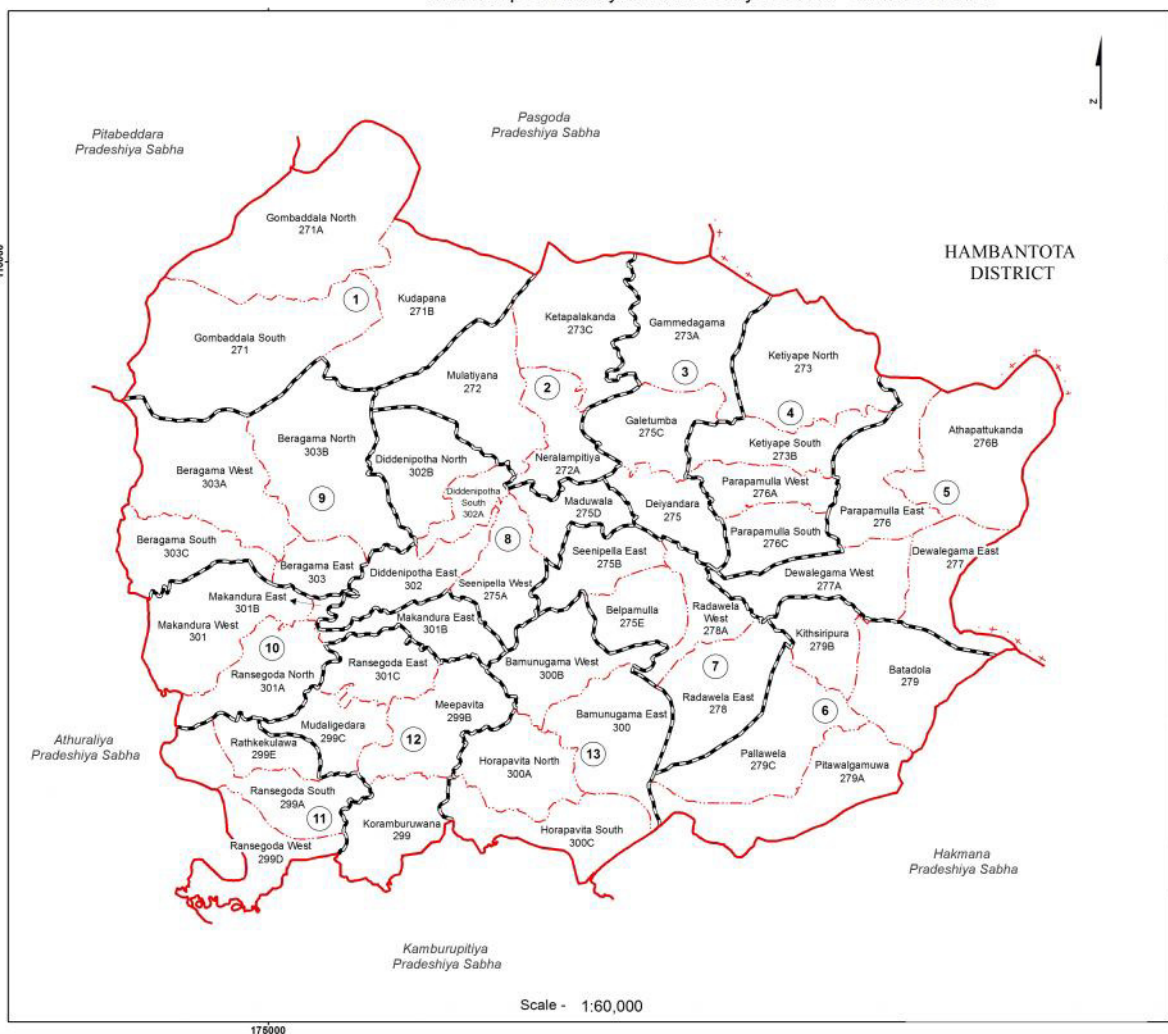

Ward Map of Mulatiyana Pradeshiya Sabha - Matara District

Ref. No : NDC / 08 / 06

Mulatiyana Pradeshiya Sabha

WARD No	WARD Name
1	Gombaddala
2	Mulatiyana
3	Deiyandara
4	Ketiya
5	Dewalegama
6	Pitawalgamuwa
7	Radawela
8	Seenipella
9	Beragama
10	Makandura
11	Ransegoda
12	Meepavita
13	Bamunugama

Legend

- Province Boundary
- District Boundary
- DS Boundary
- GN Boundary
- Polling Division Boundary
- PS Boundary
- MC / UC Boundary
- Ward Boundary
- Multi Member Ward

Prepared by Survey Department of Sri Lanka
 Data Source: National Delimitation Committee for Local Authorities - 2013/2016
 Ministry of Local Government and Provincial Councils