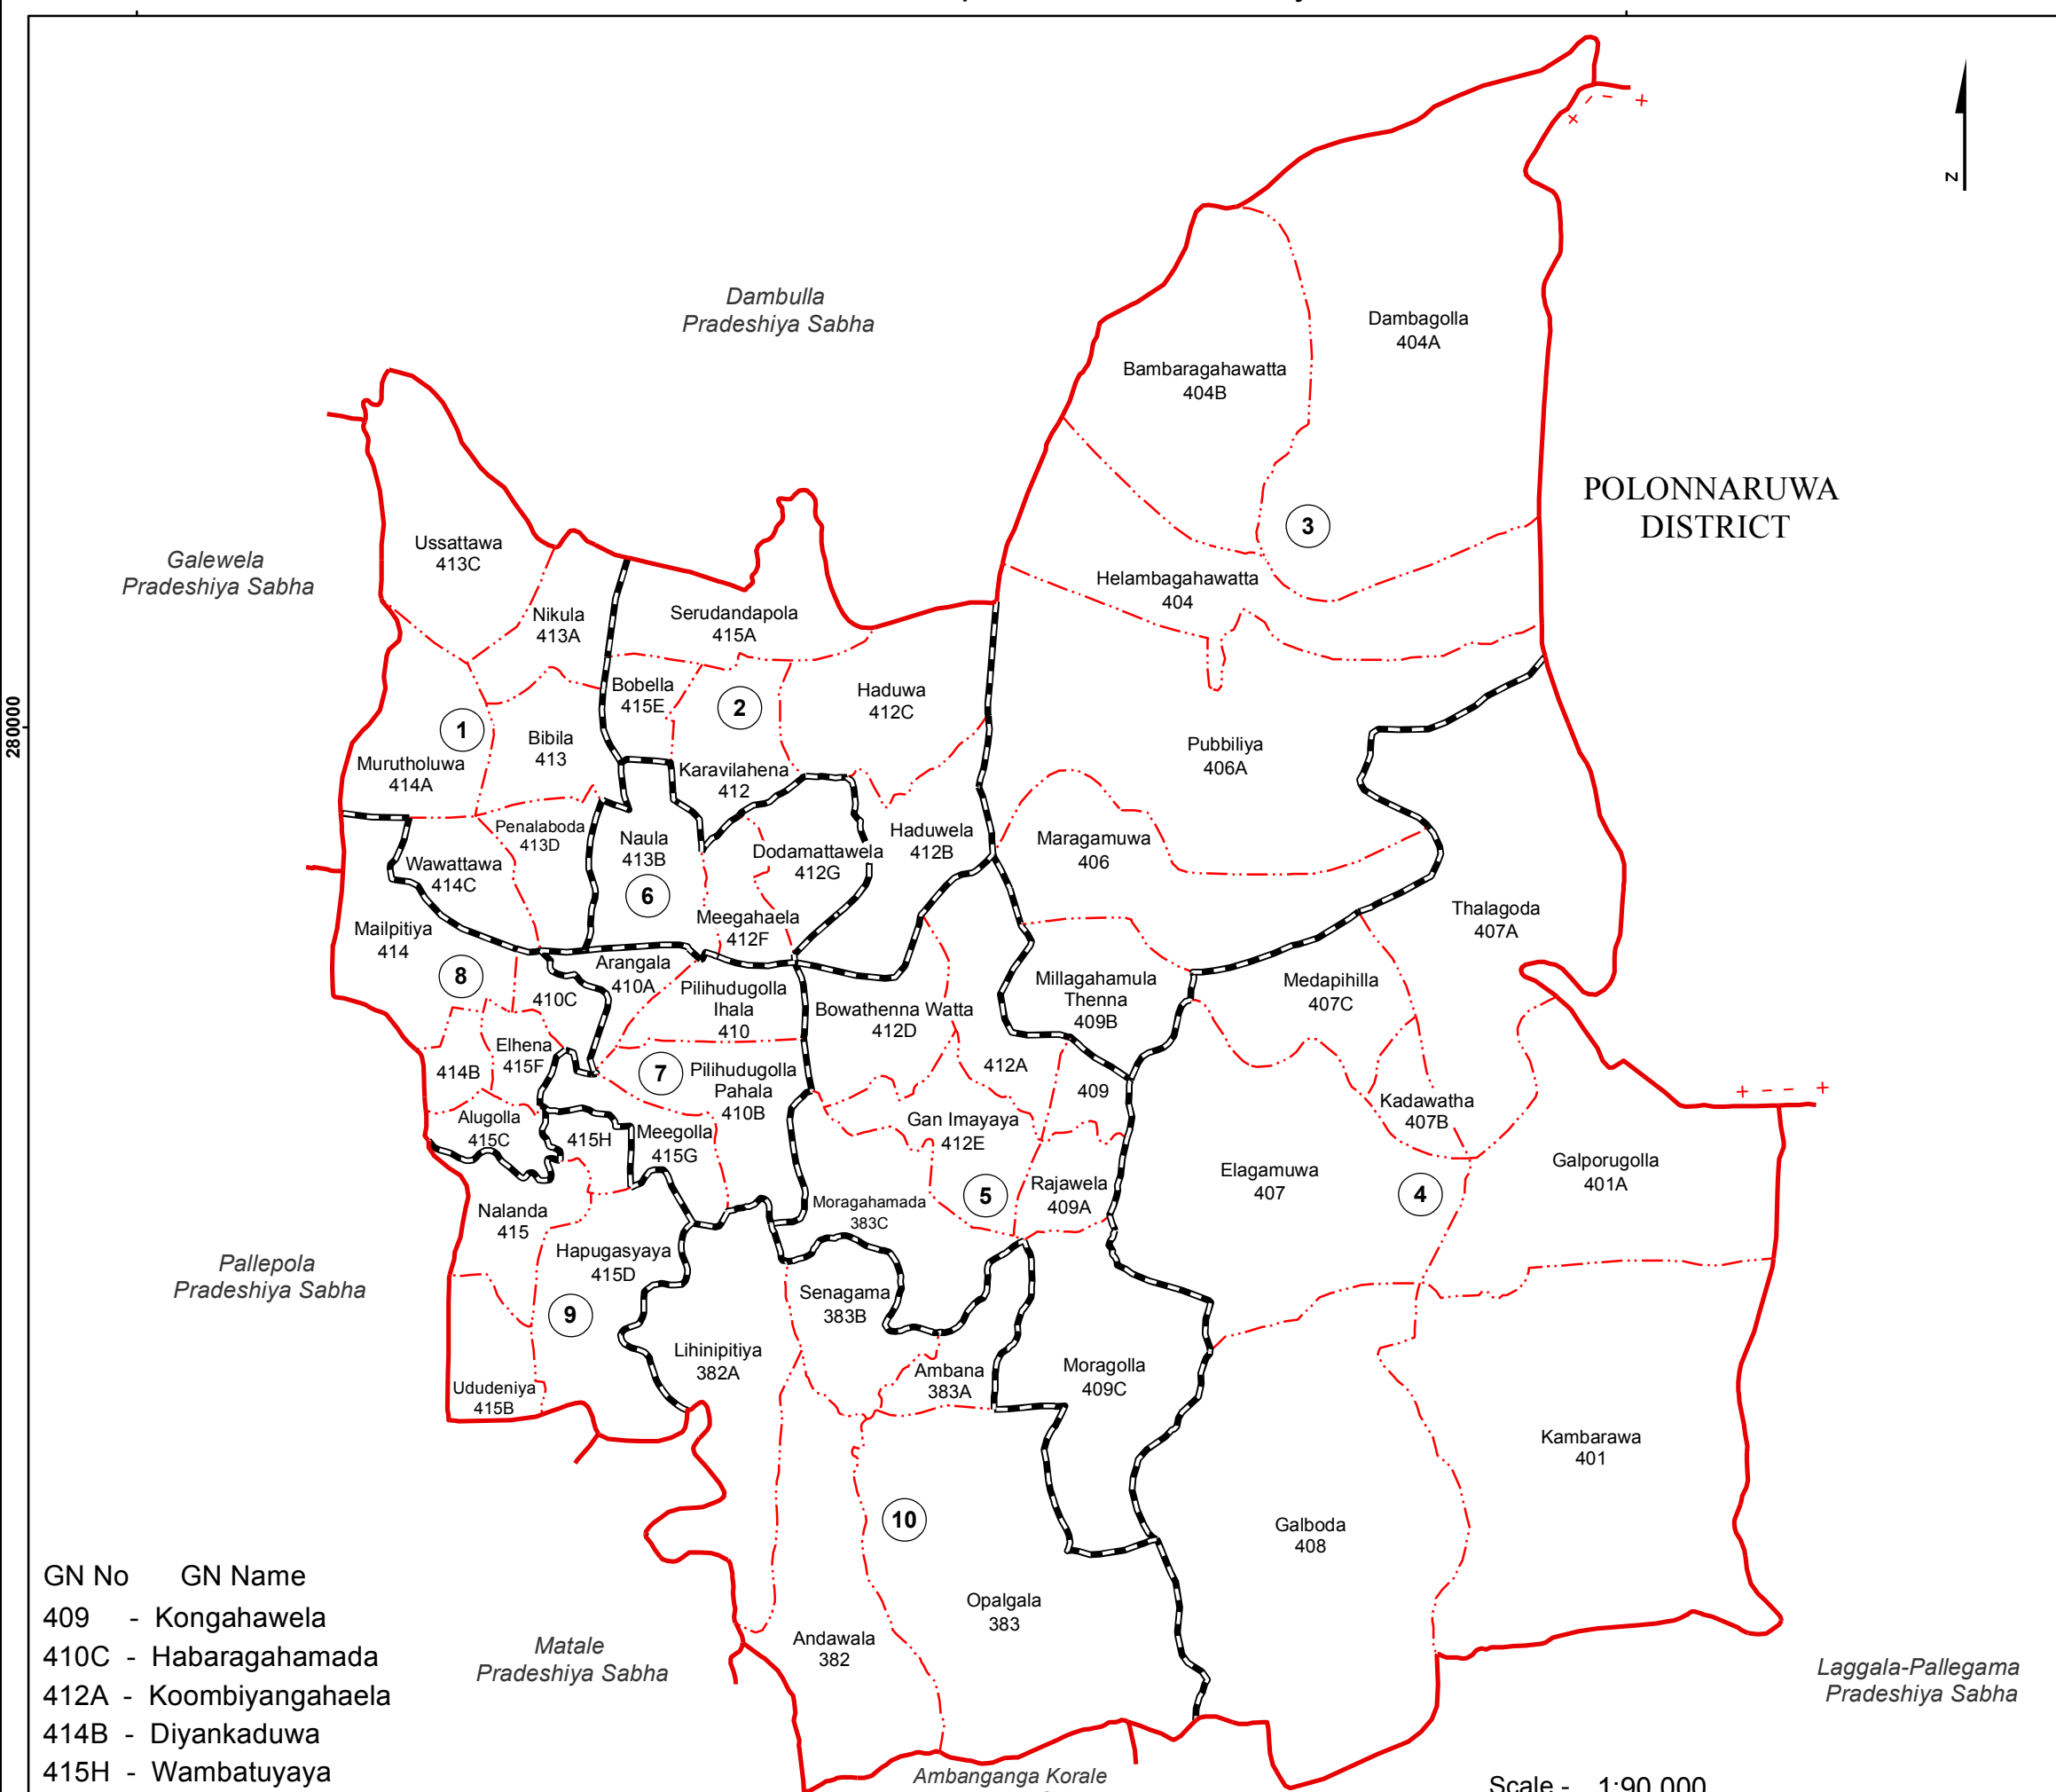

Ward Map of Naula Pradeshiya Sabha - Matale District

Ref. No : NDC / 05 / 07

Naula Pradeshiya Sabha

Naula Pradeshiya Sabha

WARD No	WARD Name
1	Bibila
2	Bobelle
3	Dambagolla
4	Thalagoda
5	Kongahawela
6	Naula
7	Arangala
8	Alugolla
9	Nalanda
10	Lihinipitiya

Legend

- + - - - + Province Boundary
- . + . + . District Boundary
- . . - . DS Boundary
- - - - - GN Boundary
- - - - - Polling Division Boundary
- - - - - PS Boundary
- - - - - MC / UC Boundary
- - - - - Ward Boundary
- Multi Member Ward

Prepared by Survey Department of Sri Lanka

Data Source:
National Delimitation Committee for Local Authorities - 2013
Ministry of Local Government and Provincial Councils

GN No	GN Name
409	- Kongahawela
410C	- Habaraghamada
412A	- Koombiyangahaela
414B	- Diyankaduwa
415H	- Wambatuyaya

Scale - 1:90,000

180000

200000