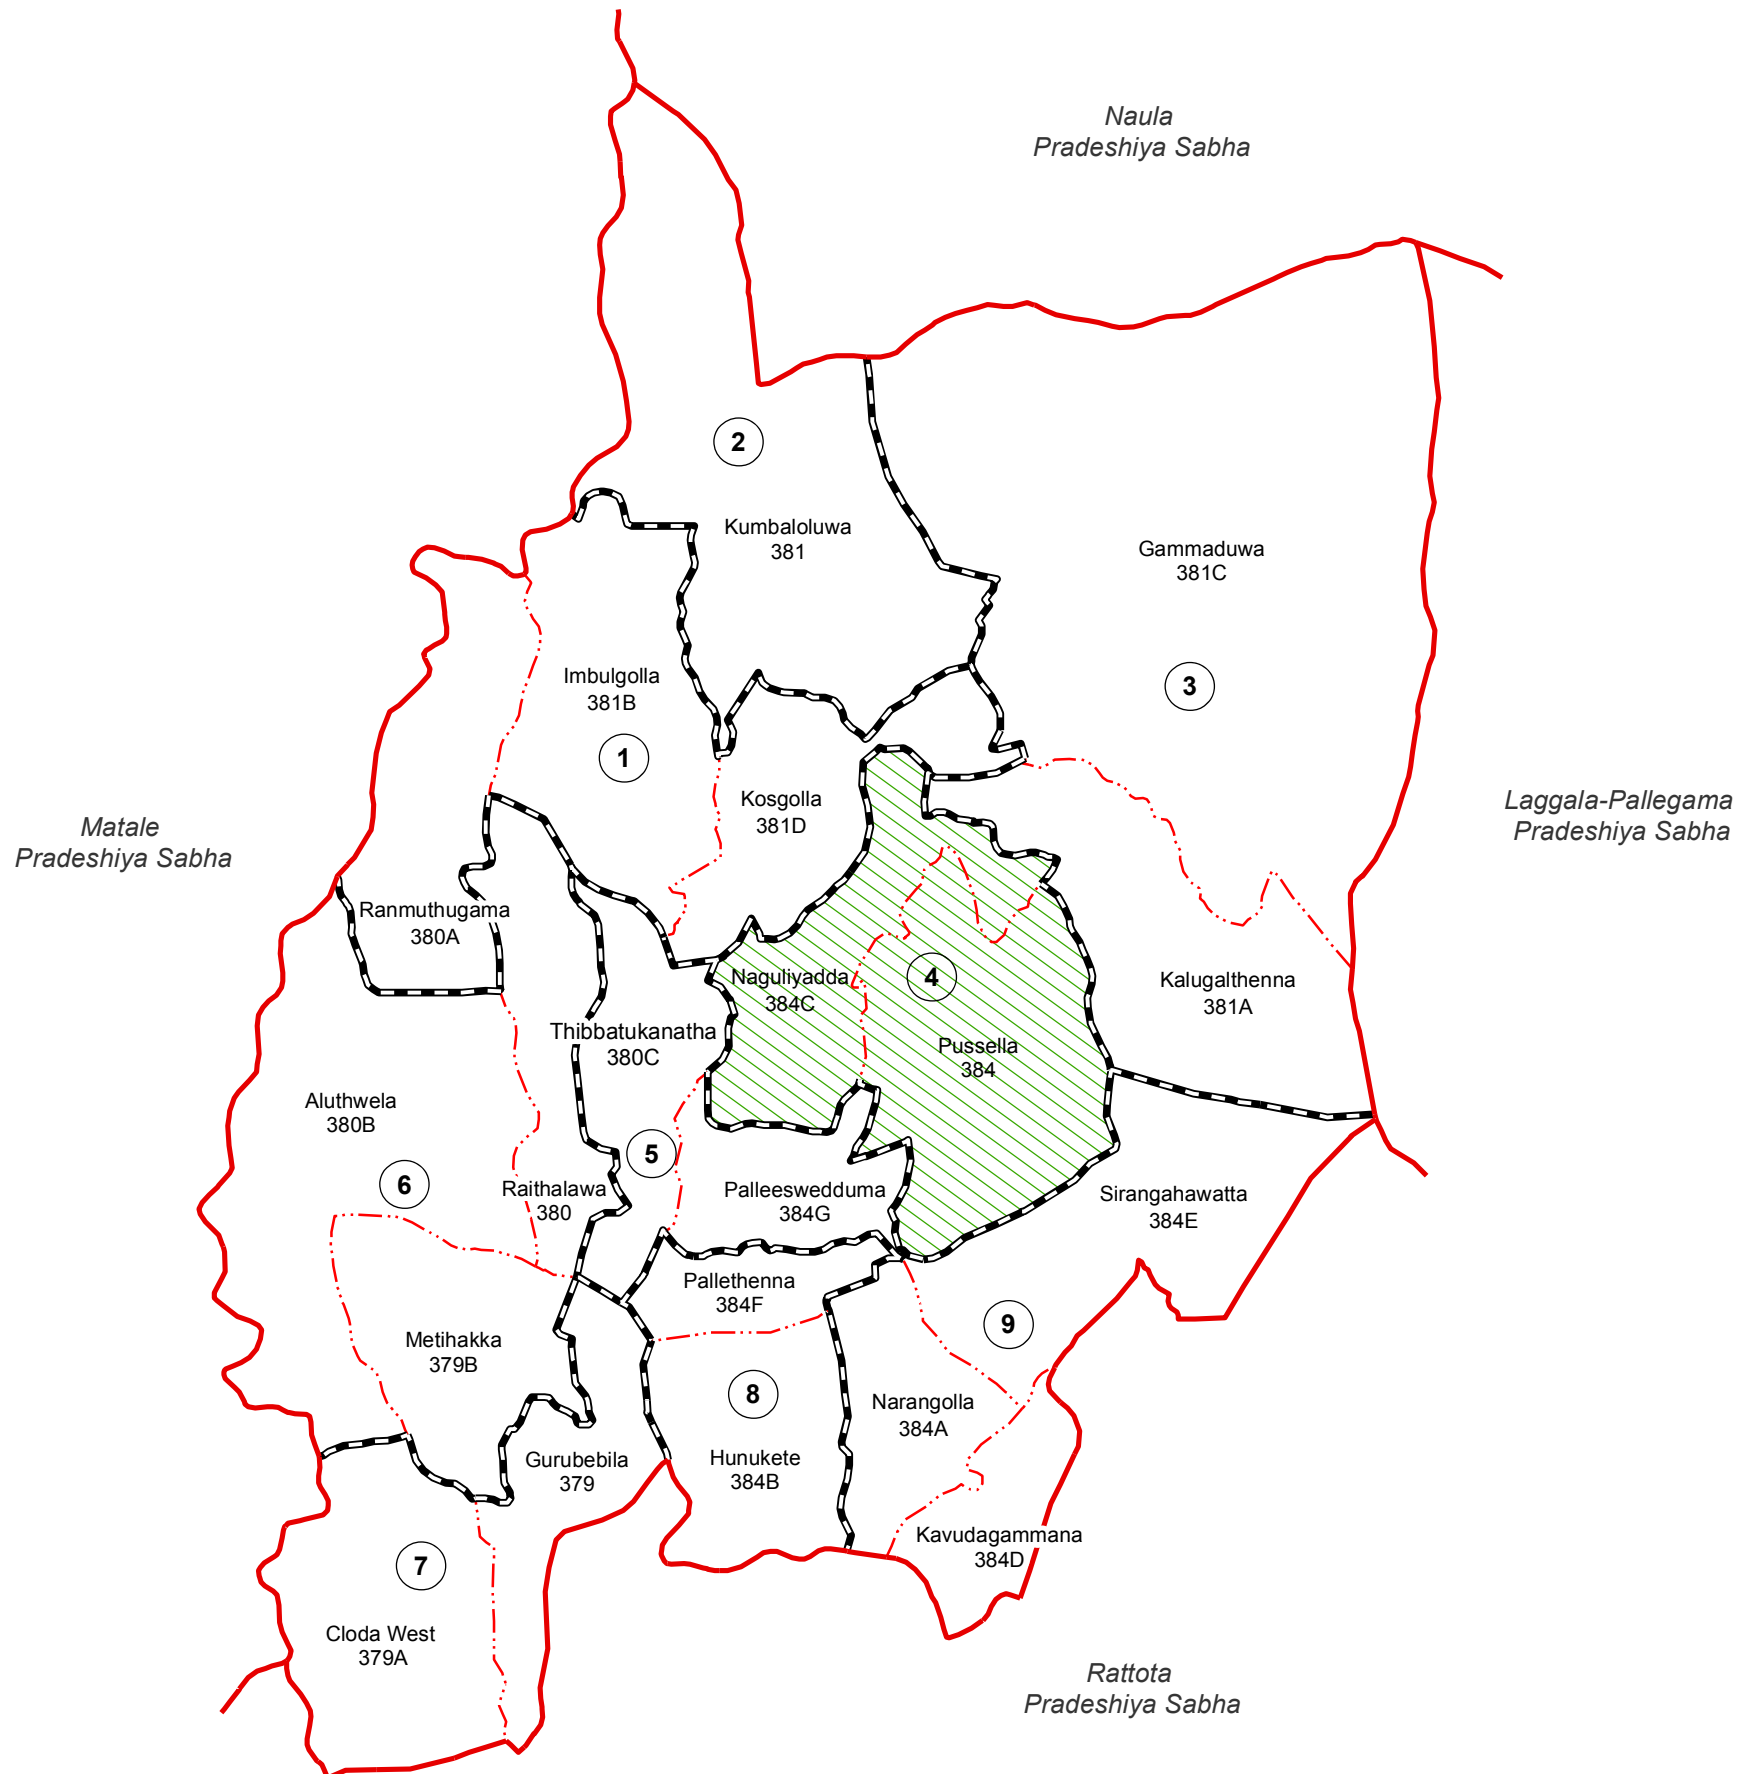

Ward Map of Ambanganga Korale Pradeshiya Sabha - Matale District

Ref. No : NDC / 05 / 06

Ambanganga Korale Pradeshiya Sabha

Ambanganga Korale Pradeshiya Sabha

WARD No	WARD Name
1	Imbulgolla
2	Kumbaloluwa
3	Gammaduwa
4	Pussella
5	Tibbatukanatha
6	Metihakka
7	Gurubebila
8	Pallethenna
9	Narangolla

260000

Legend

- + - - - + Province Boundary
- . + . . . + District Boundary
- . . . - DS Boundary
- GN Boundary
- - - - - Polling Division Boundary
- - - - - PS Boundary
- MC / UC Boundary
- Ward Boundary
- Multi Member Ward

Prepared by Survey Department of Sri Lanka

Data Source:
National Delimitation Committee for Local Authorities - 2013 / 2016
Ministry of Local Government and Provincial Councils

Scale - 1:50,000