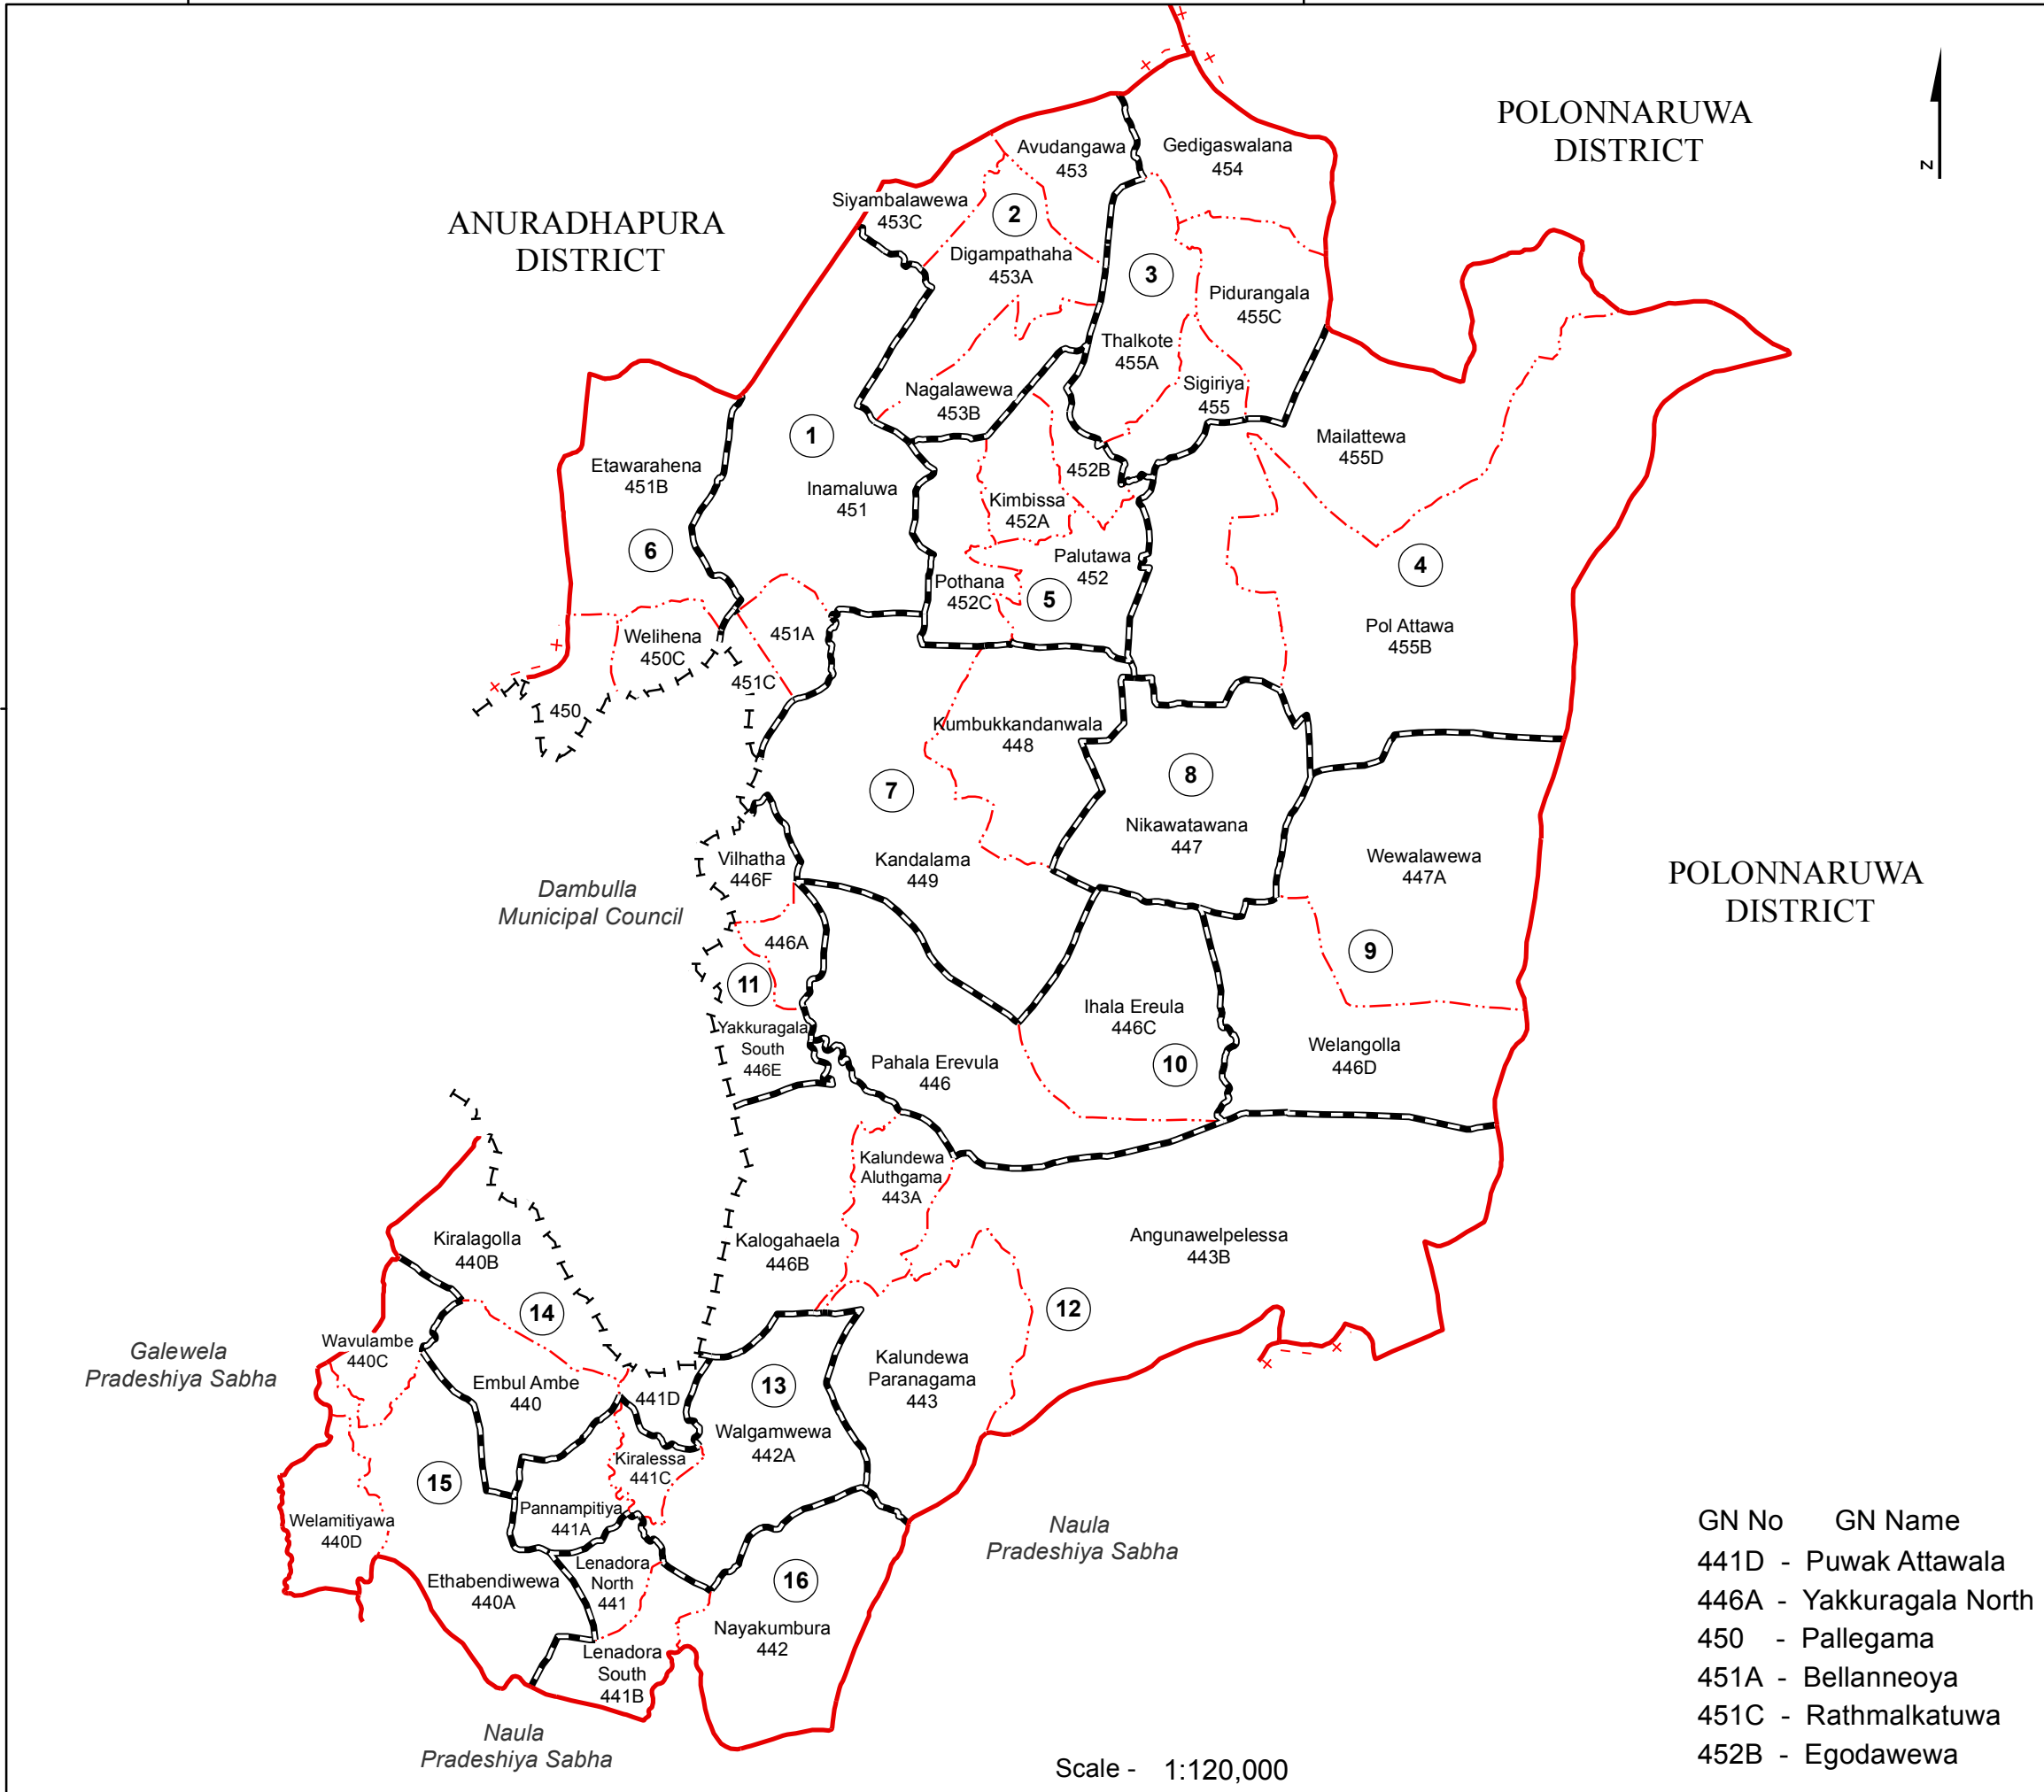

Ward Map of Dambulla Pradeshiya Sabha - Matale District

Ref. No : NDC / 05 / 05

Dambulla Pradeshiya Sabha

Dambulla Pradeshiya Sabha

WARD No	WARD Name
1	Inamaluwa
2	Digampathaha
3	Sigiriya
4	Mailattewa
5	Palutawa
6	Pallegama
7	Kandalama
8	Nikawatawana
9	Wewalawewa
10	Erevula
11	Yakkuragala
12	Kalundewa
13	Pannampitiya
14	Kiralagolla
15	Ethabendiwewa
16	Lenadora

Legend

- + - + - + Province Boundary
- . - . - District Boundary
- DS Boundary
- GN Boundary
- - - - - Polling Division Boundary
- PS Boundary
- — — — MC / UC Boundary
- — — — Ward Boundary
- ▨ Multi Member Ward

- GN No GN Name
- 441D - Puwak Attawala
 - 446A - Yakkuragala North
 - 450 - Pallegama
 - 451A - Bellanneoya
 - 451C - Rathmalkatuwa
 - 452B - Egodawewa

Prepared by Survey Department of Sri Lanka

Data Source:
National Delimitation Committee for Local Authorities - 2013 / 2016
Ministry of Local Government and Provincial Councils

Scale - 1:120,000

180000

200000

300000