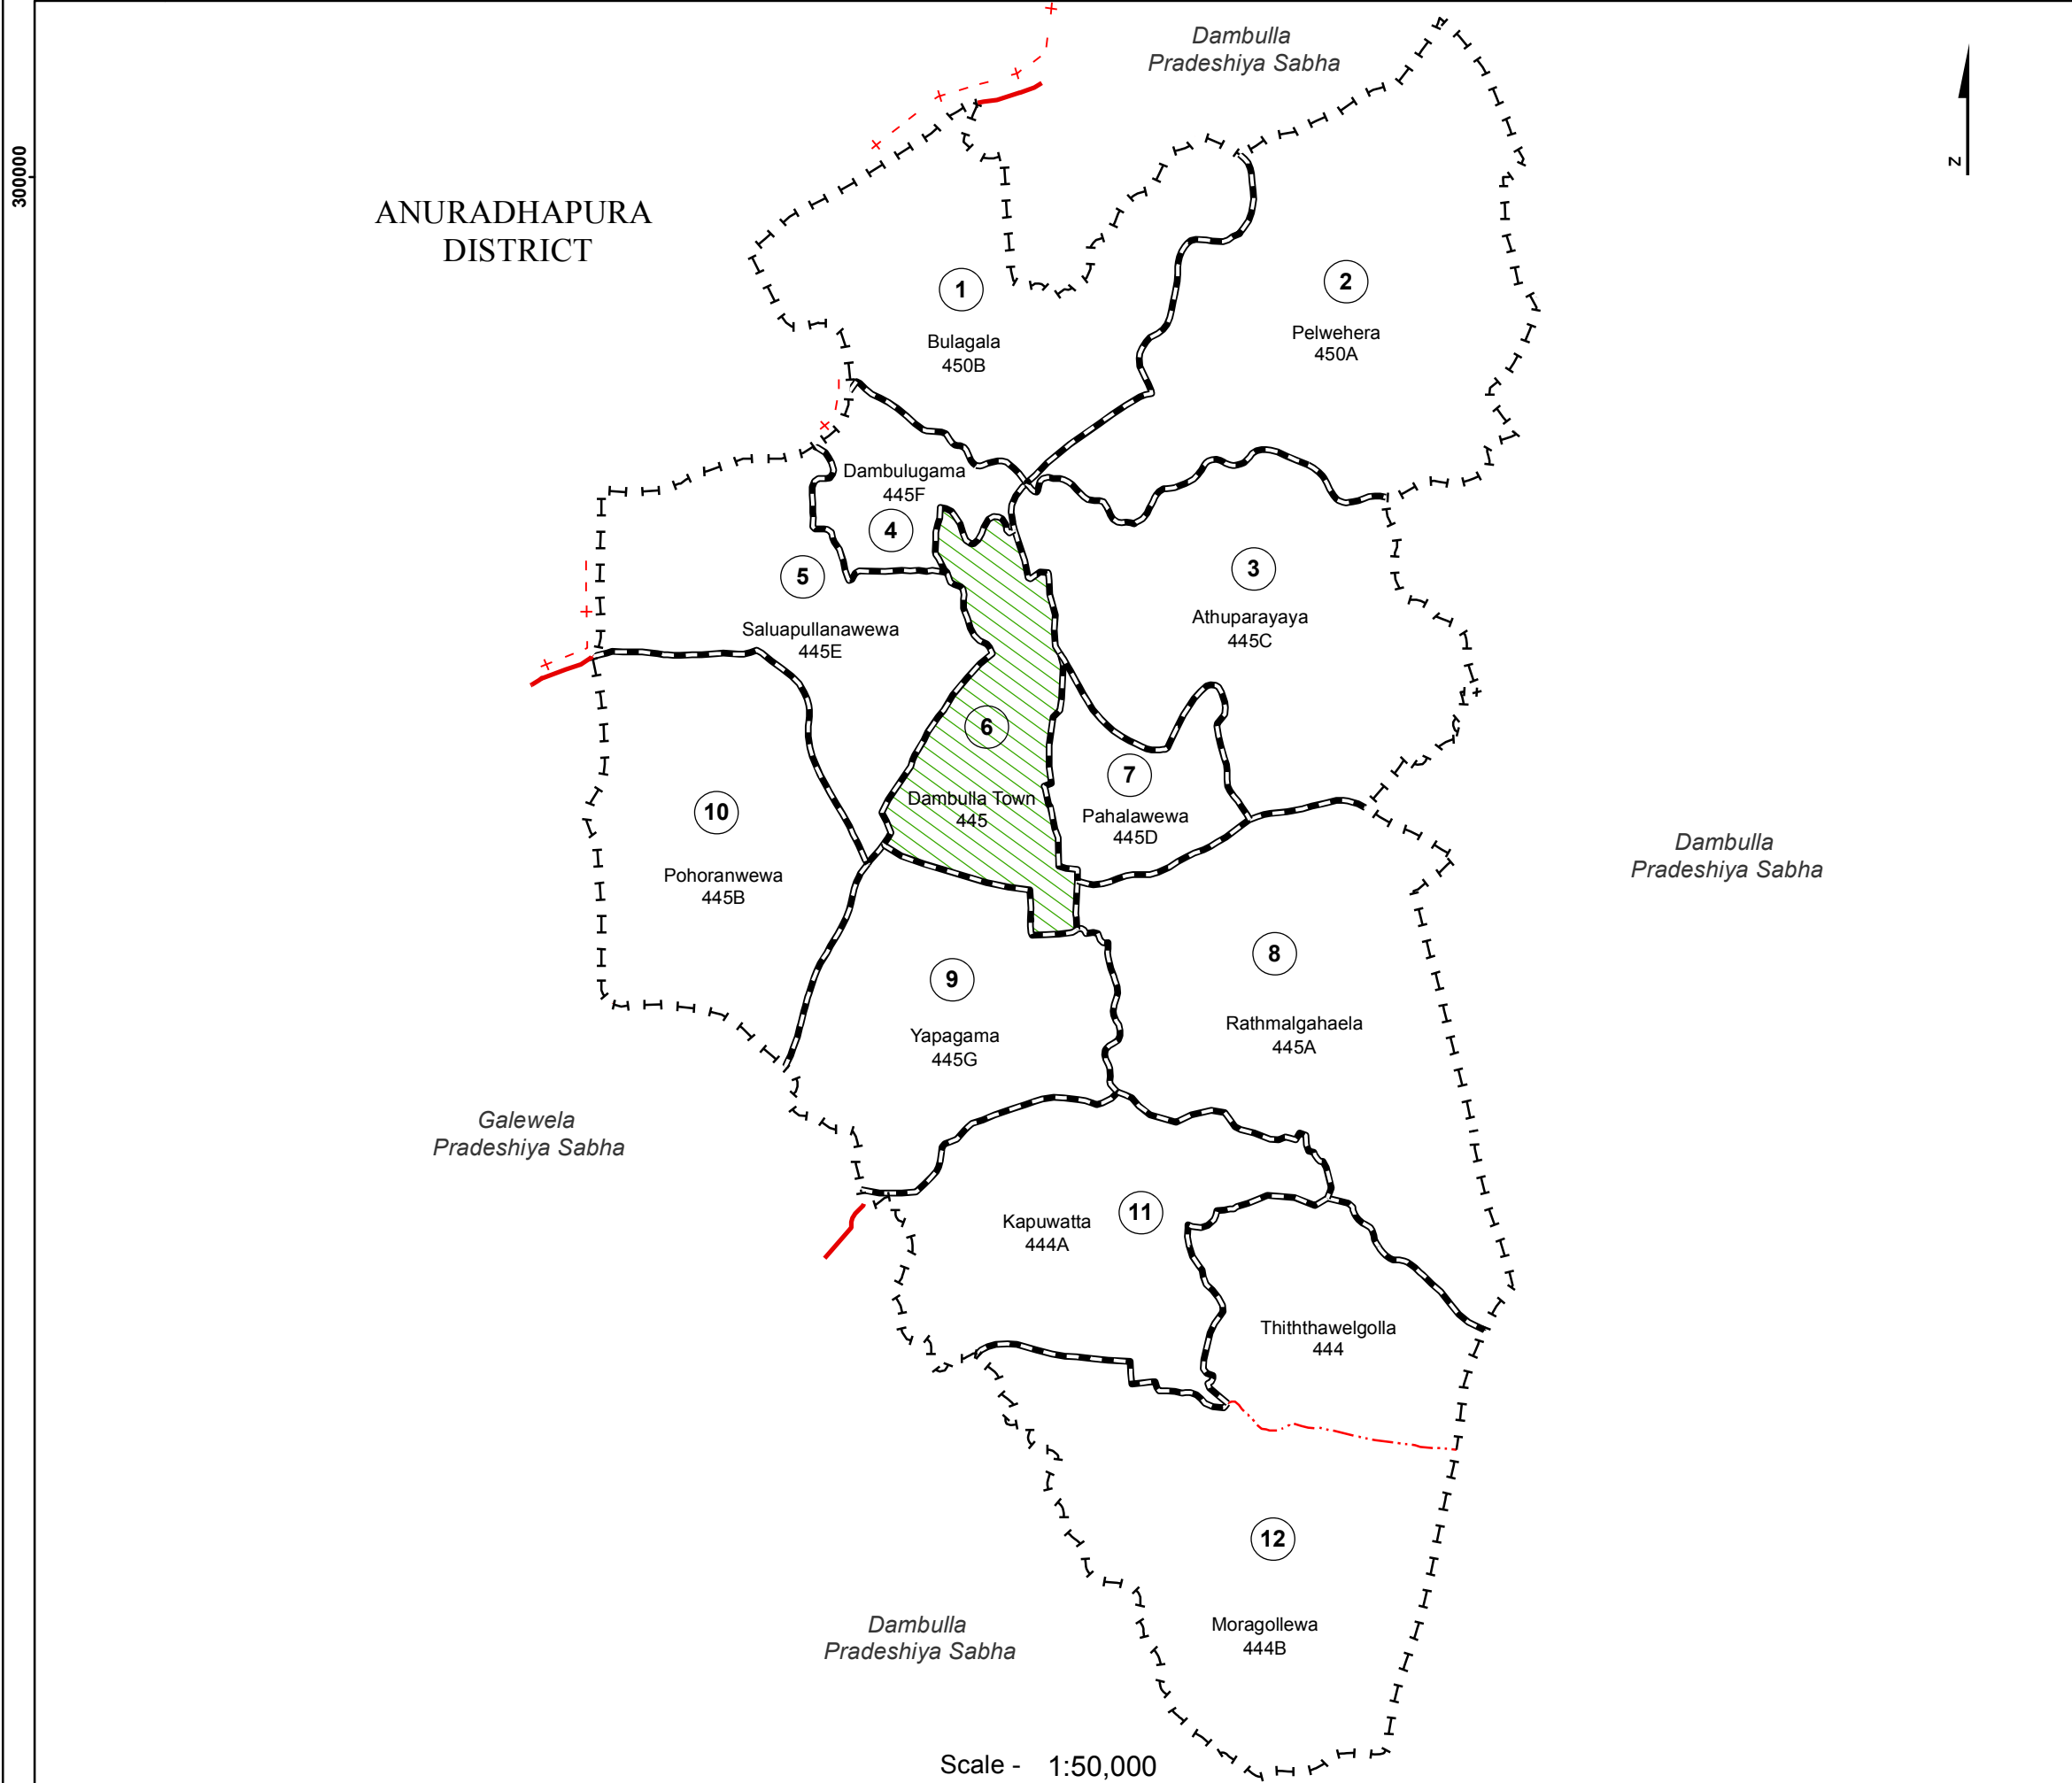

Ward Map of Dambulla Municipal Council - Matale District

Ref. No : NDC / 05 / 01

Dambulla Municipal Council	
WARD No	WARD Name
1	Bulagala
2	Pelwehera
3	Athuparayaya
4	Dambulgama
5	Saluapullanawewa
6	Dambulla Town
7	Pahalawewa
8	Rathmalgahaela
9	Yapagama
10	Pohoranwewa
11	Kapuwatta
12	Moragollewa

Legend	
+ - - - +	Province Boundary
. + . . . +	District Boundary
- . . . -	DS Boundary
- . . . -	GN Boundary
- - - - -	Polling Division Boundary
- - - - -	PS Boundary
- - - - -	MC / UC Boundary
- - - - -	Ward Boundary
[Green Hatched Box]	Multi Member Ward

Prepared by Survey Department of Sri Lanka
 Data Source:
 National Delimitation Committee for Local Authorities - 2013 / 2016
 Ministry of Local Government and Provincial Councils