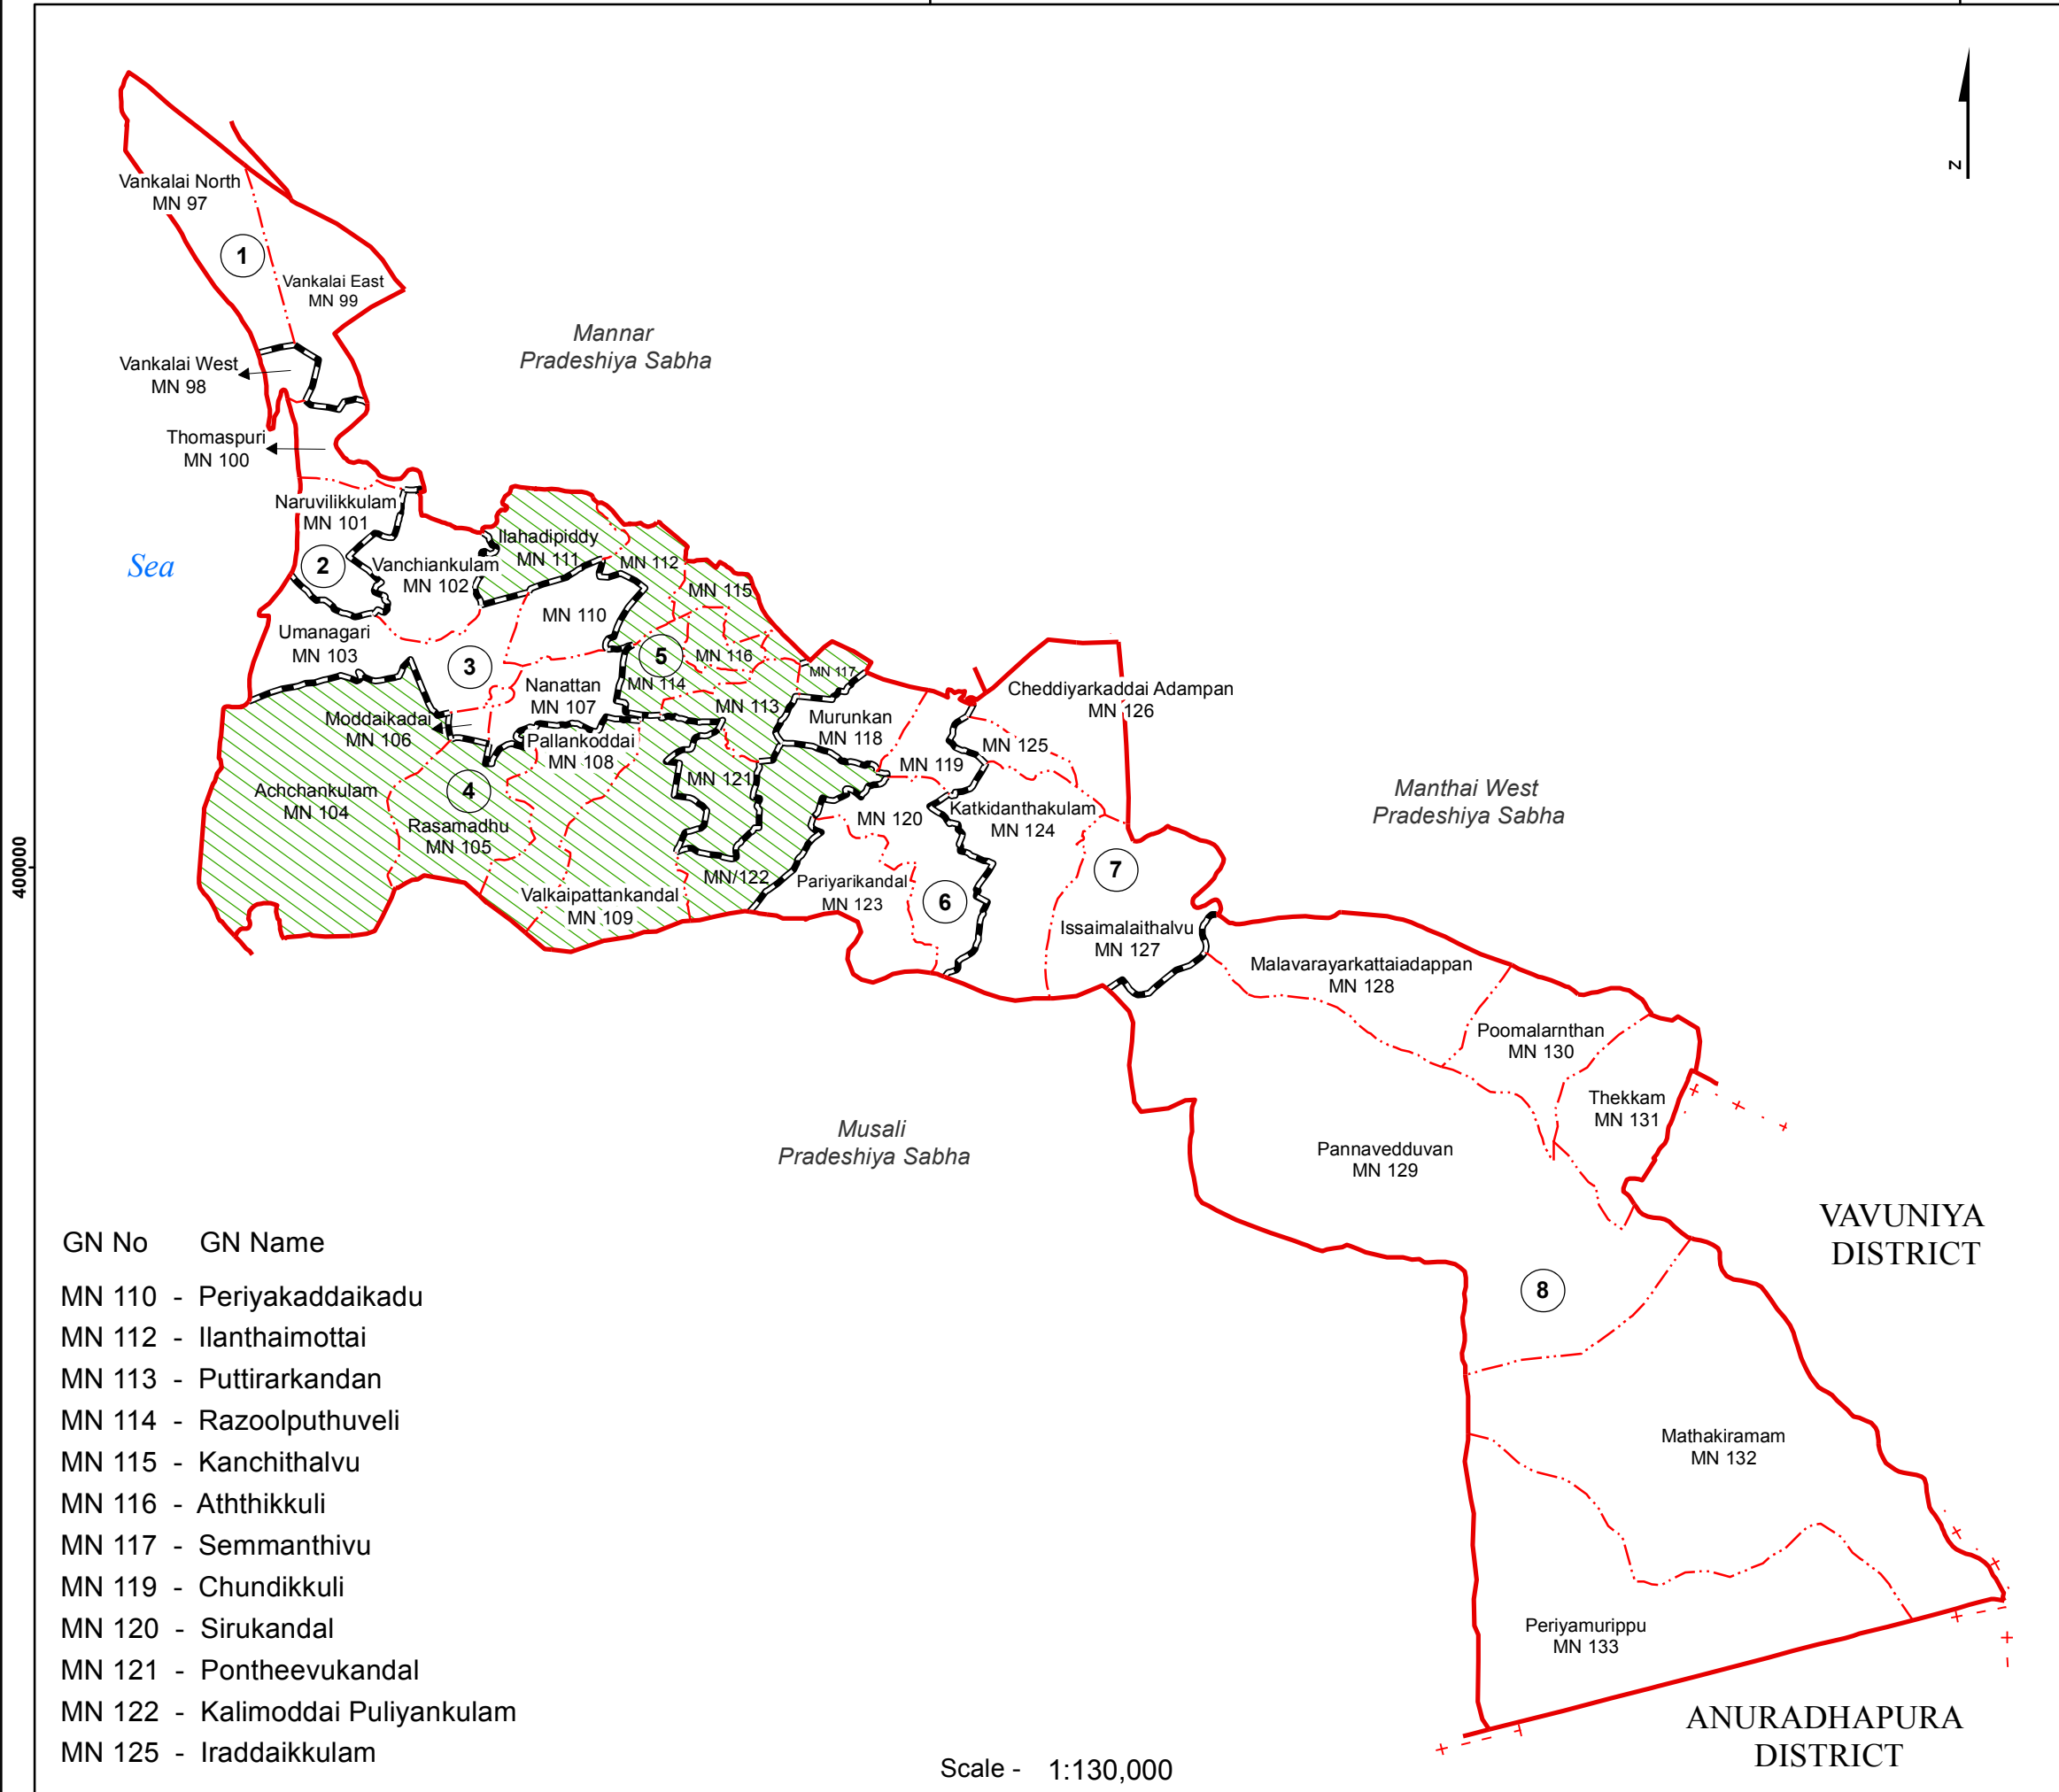

GN No	GN Name
MN 110	Periyakaddaikadu
MN 112	Ilanthaimottai
MN 113	Puttirarkandan
MN 114	Razoolputhuveli
MN 115	Kanchithalvu
MN 116	Aththikkuli
MN 117	Semmanthivu
MN 119	Chundikkuli
MN 120	Sirukandal
MN 121	Pontheevukandal
MN 122	Kalimoddai Puliyankulam
MN 125	Iraddaikkulam

Scale - 1:130,000

Legend

- + - - - + Province Boundary
- . + . + . + District Boundary
- . . . - DS Boundary
- - - - GN Boundary
- - ● - ● - ● - Polling Division Boundary
- — — PS Boundary
- — — MC / UC Boundary
- — — Ward Boundary
- ▨ Multi Member Ward

Prepared by Survey Department of Sri Lanka
Data Source:
National Delimitation Committee for Local Authorities - 2013 / 2016
Ministry of Local Government and Provincial Councils

120000 140000