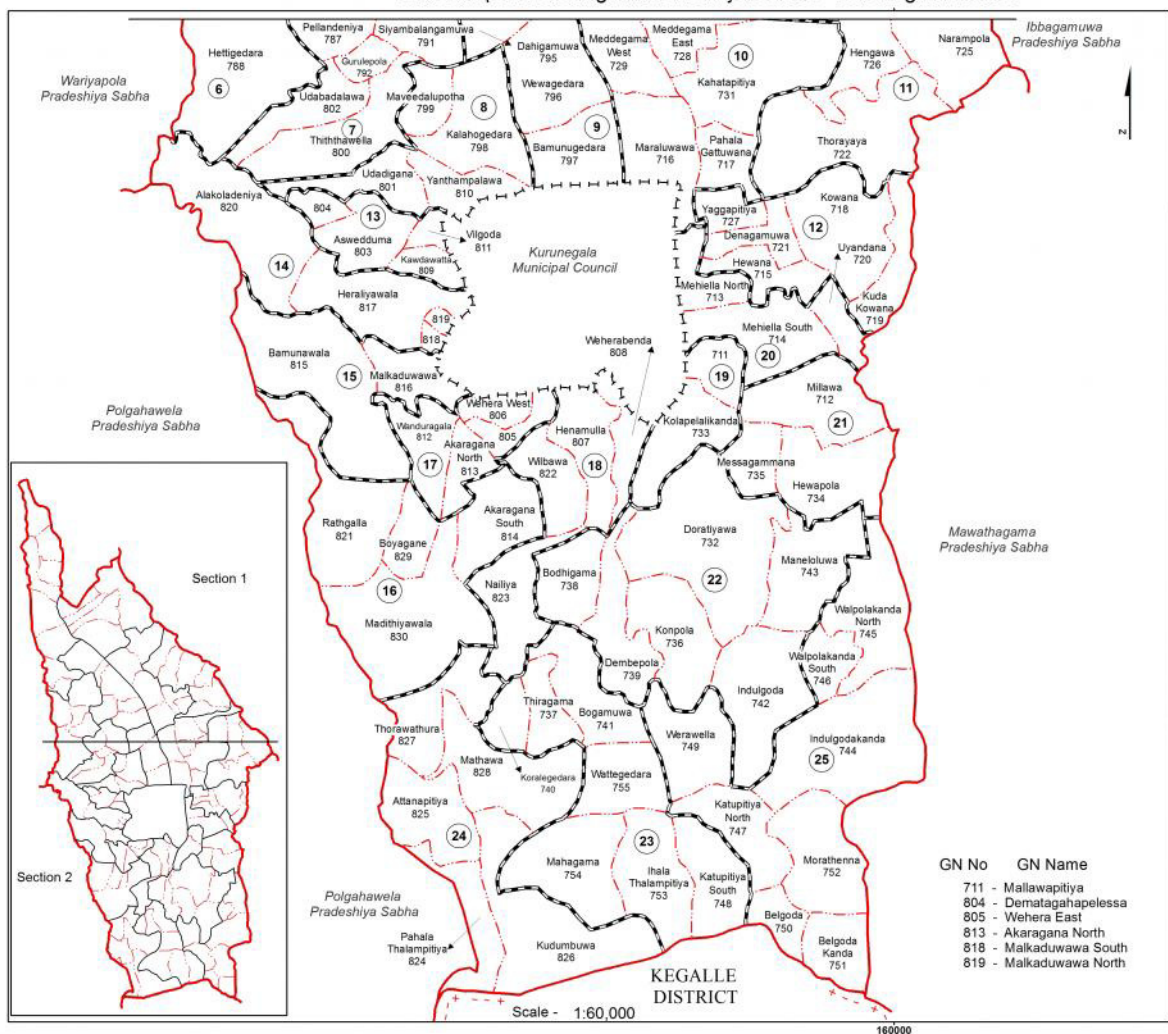

Ward Map of Kurunegala Pradeshiya Sabha - Kurunegala District

Ref. No : NDC / 18 / 19

WARD No	WARD Name
1	Minhetiya
2	Thalvta
3	Wellawa
4	Waraddana
5	Kudagalumuwa
6	Maspotha
7	Siyambalangamuwa
8	Yanthampalawa
9	Bamunagedara
10	Maraluwawa
11	Thorayaya
12	Kowana
13	Kaddawatta
14	Malkaduwwa
15	Bamunawala
16	Boyagane
17	Wanduragala
18	Wilbawa
19	Mallawapitiya
20	Mehiella
21	Millawa
22	Doratiyawa
23	Wattegedara
24	Mathawa
25	Katupitiya

GN No	GN Name
711	Mallawapitiya
804	Dematagahaapelessa
805	Wehera East
813	Akaragana North
818	Malkaduwwa South
819	Malkaduwwa North

Legend	
	Province Boundary
	District Boundary
	DS Boundary
	GN Boundary
	Polling Division Boundary
	PS Boundary
	MC / UC Boundary
	Ward Boundary
	Multi Member Ward

Prepared by Survey Department of Sri Lanka
 Data Source: National Delimitation Committee for Local Authorities - 2013/2016
 Ministry of Local Government and Provincial Councils

Scale - 1:60,000

180000

KEGALLE DISTRICT