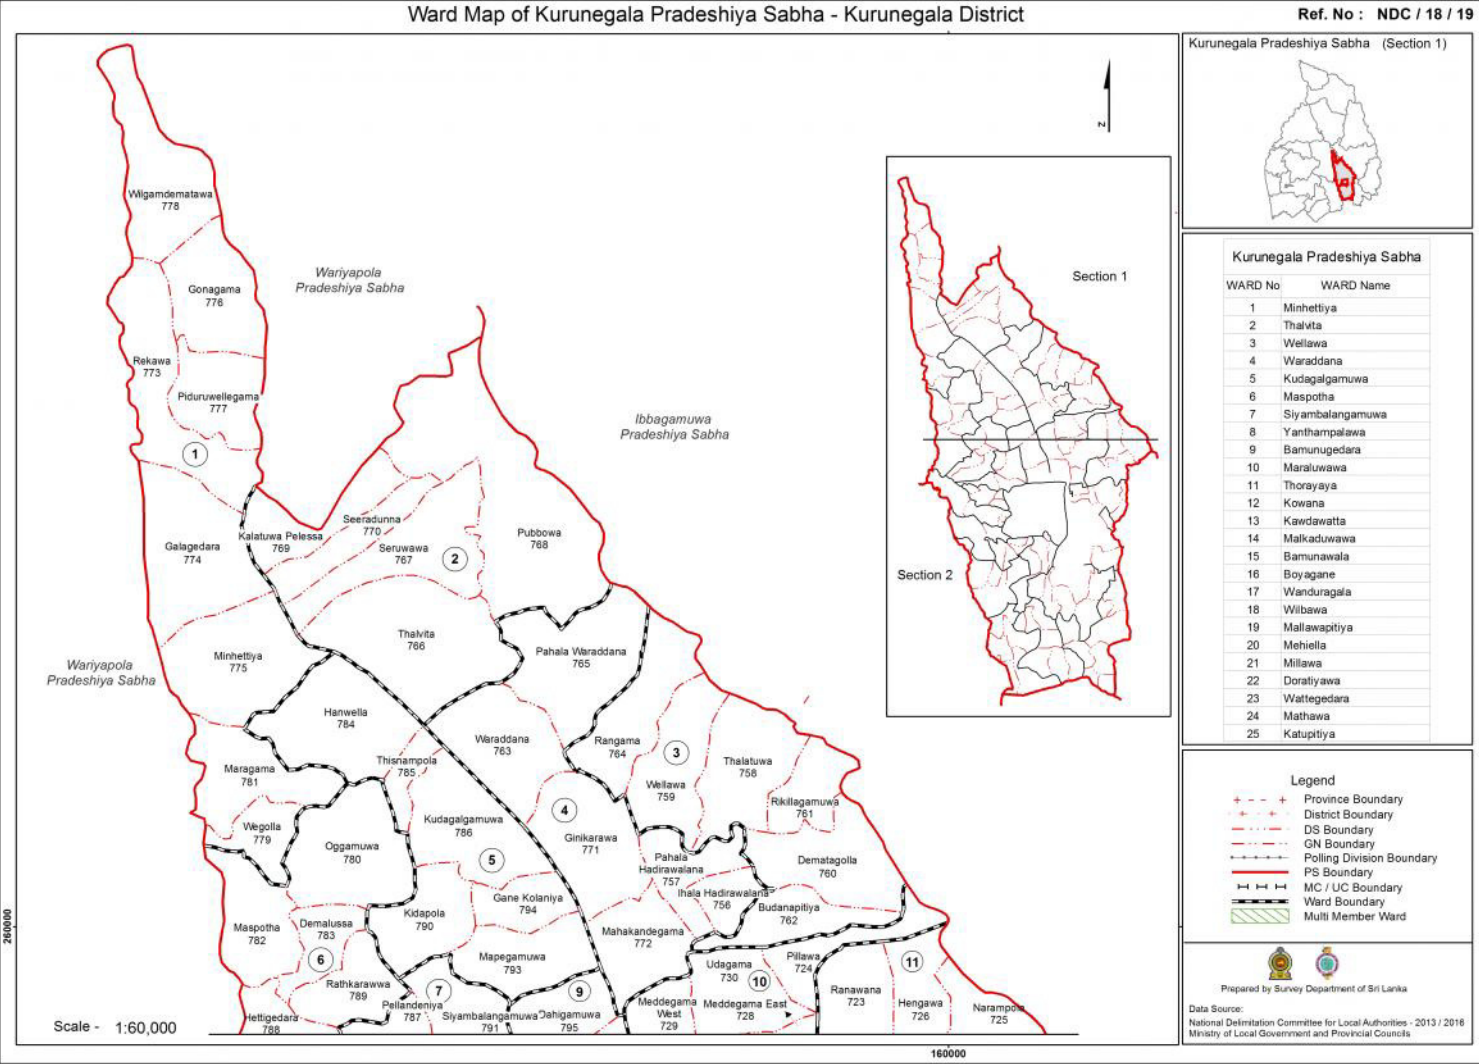

Ward Map of Kurunegala Pradeshiya Sabha - Kurunegala District

Ref. No : NDC / 18 / 19

Kurunegala Pradeshiya Sabha

WARD No	WARD Name
1	Minhetiya
2	Thalvita
3	Wellawa
4	Waraddana
5	Kudagalgamuwa
6	Maspotha
7	Siyambalangamuwa
8	Yanthampalawa
9	Bamunagedara
10	Maraluwawa
11	Thorayaya
12	Kowana
13	Kawdawatta
14	Malkaduwawa
15	Bamunawala
16	Boygane
17	Wanduragala
18	Wilbawa
19	Mallawapitiya
20	Mehiella
21	Millawa
22	Doratiyawa
23	Wattegedara
24	Mathawa
25	Katupitiya

Legend

- Province Boundary
- District Boundary
- DS Boundary
- GN Boundary
- Polling Division Boundary
- PS Boundary
- MC / UC Boundary
- Ward Boundary
- Multi Member Ward

Prepared by Survey Department of Sri Lanka
 Data Source: National Delimitation Committee for Local Authorities - 2013 / 2016
 Ministry of Local Government and Provincial Councils

Scale - 1:60,000

160000

2640000