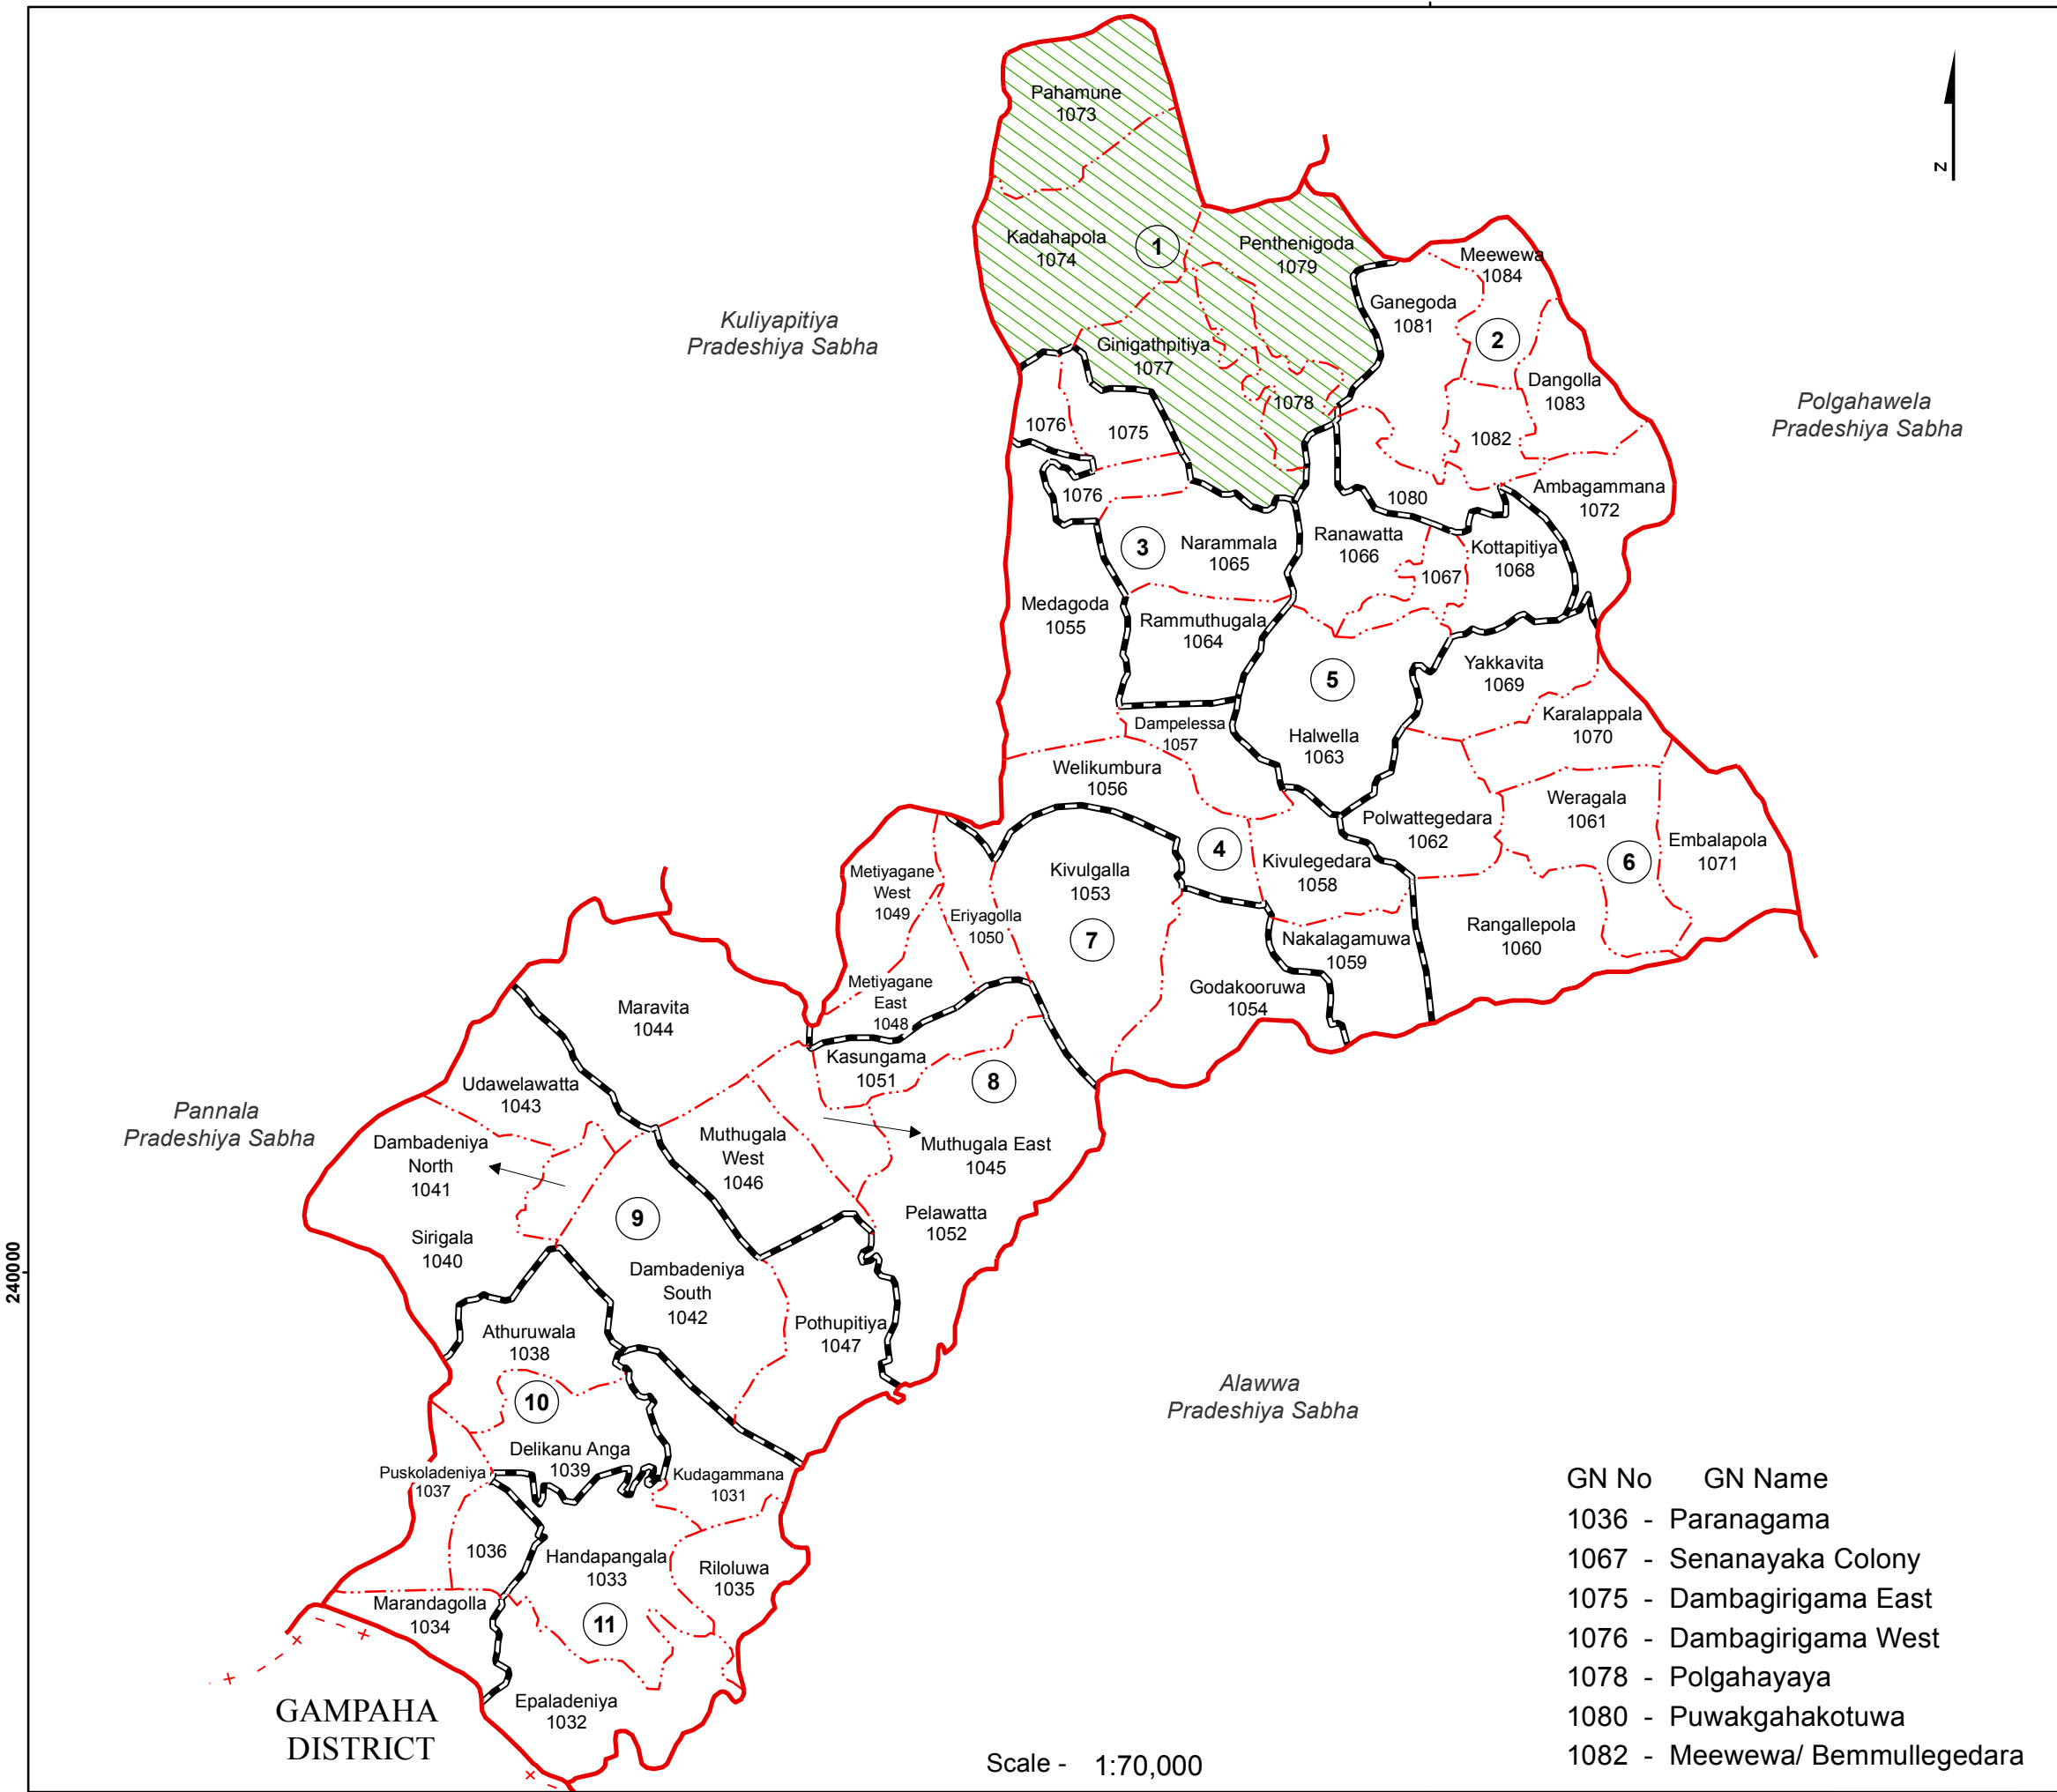

Ward Map of Narammala Pradeshiya Sabha - Kurunegala District

Ref. No : NDC / 18 / 17

Narammala Pradeshiya Sabha	
WARD No	WARD Name
1	Kadahapola
2	Ganegoda
3	Narammala
4	Dampelessa
5	Kottapitiya
6	Rangallepola
7	Kiwulgalla
8	Muthugala
9	Dambadeniya
10	Paranagama
11	Kudagammana

Legend

- + - - - + Province Boundary
- . + District Boundary
- . . . - DS Boundary
- . . . - GN Boundary
- - - - - Polling Division Boundary
- PS Boundary
- |—|—| MC / UC Boundary
- Ward Boundary
- ▨ Multi Member Ward

GN No	GN Name
1036	- Paranagama
1067	- Senanayaka Colony
1075	- Dambagirigama East
1076	- Dambagirigama West
1078	- Polgahayaya
1080	- Puwakgahakotuwa
1082	- Meewewa/ Bemmullegedara

Prepared by Survey Department of Sri Lanka
 Data Source: National Delimitation Committee for Local Authorities - 2013
 Ministry of Local Government and Provincial Councils

Scale - 1:70,000

140000

240000

GAMPAHA DISTRICT