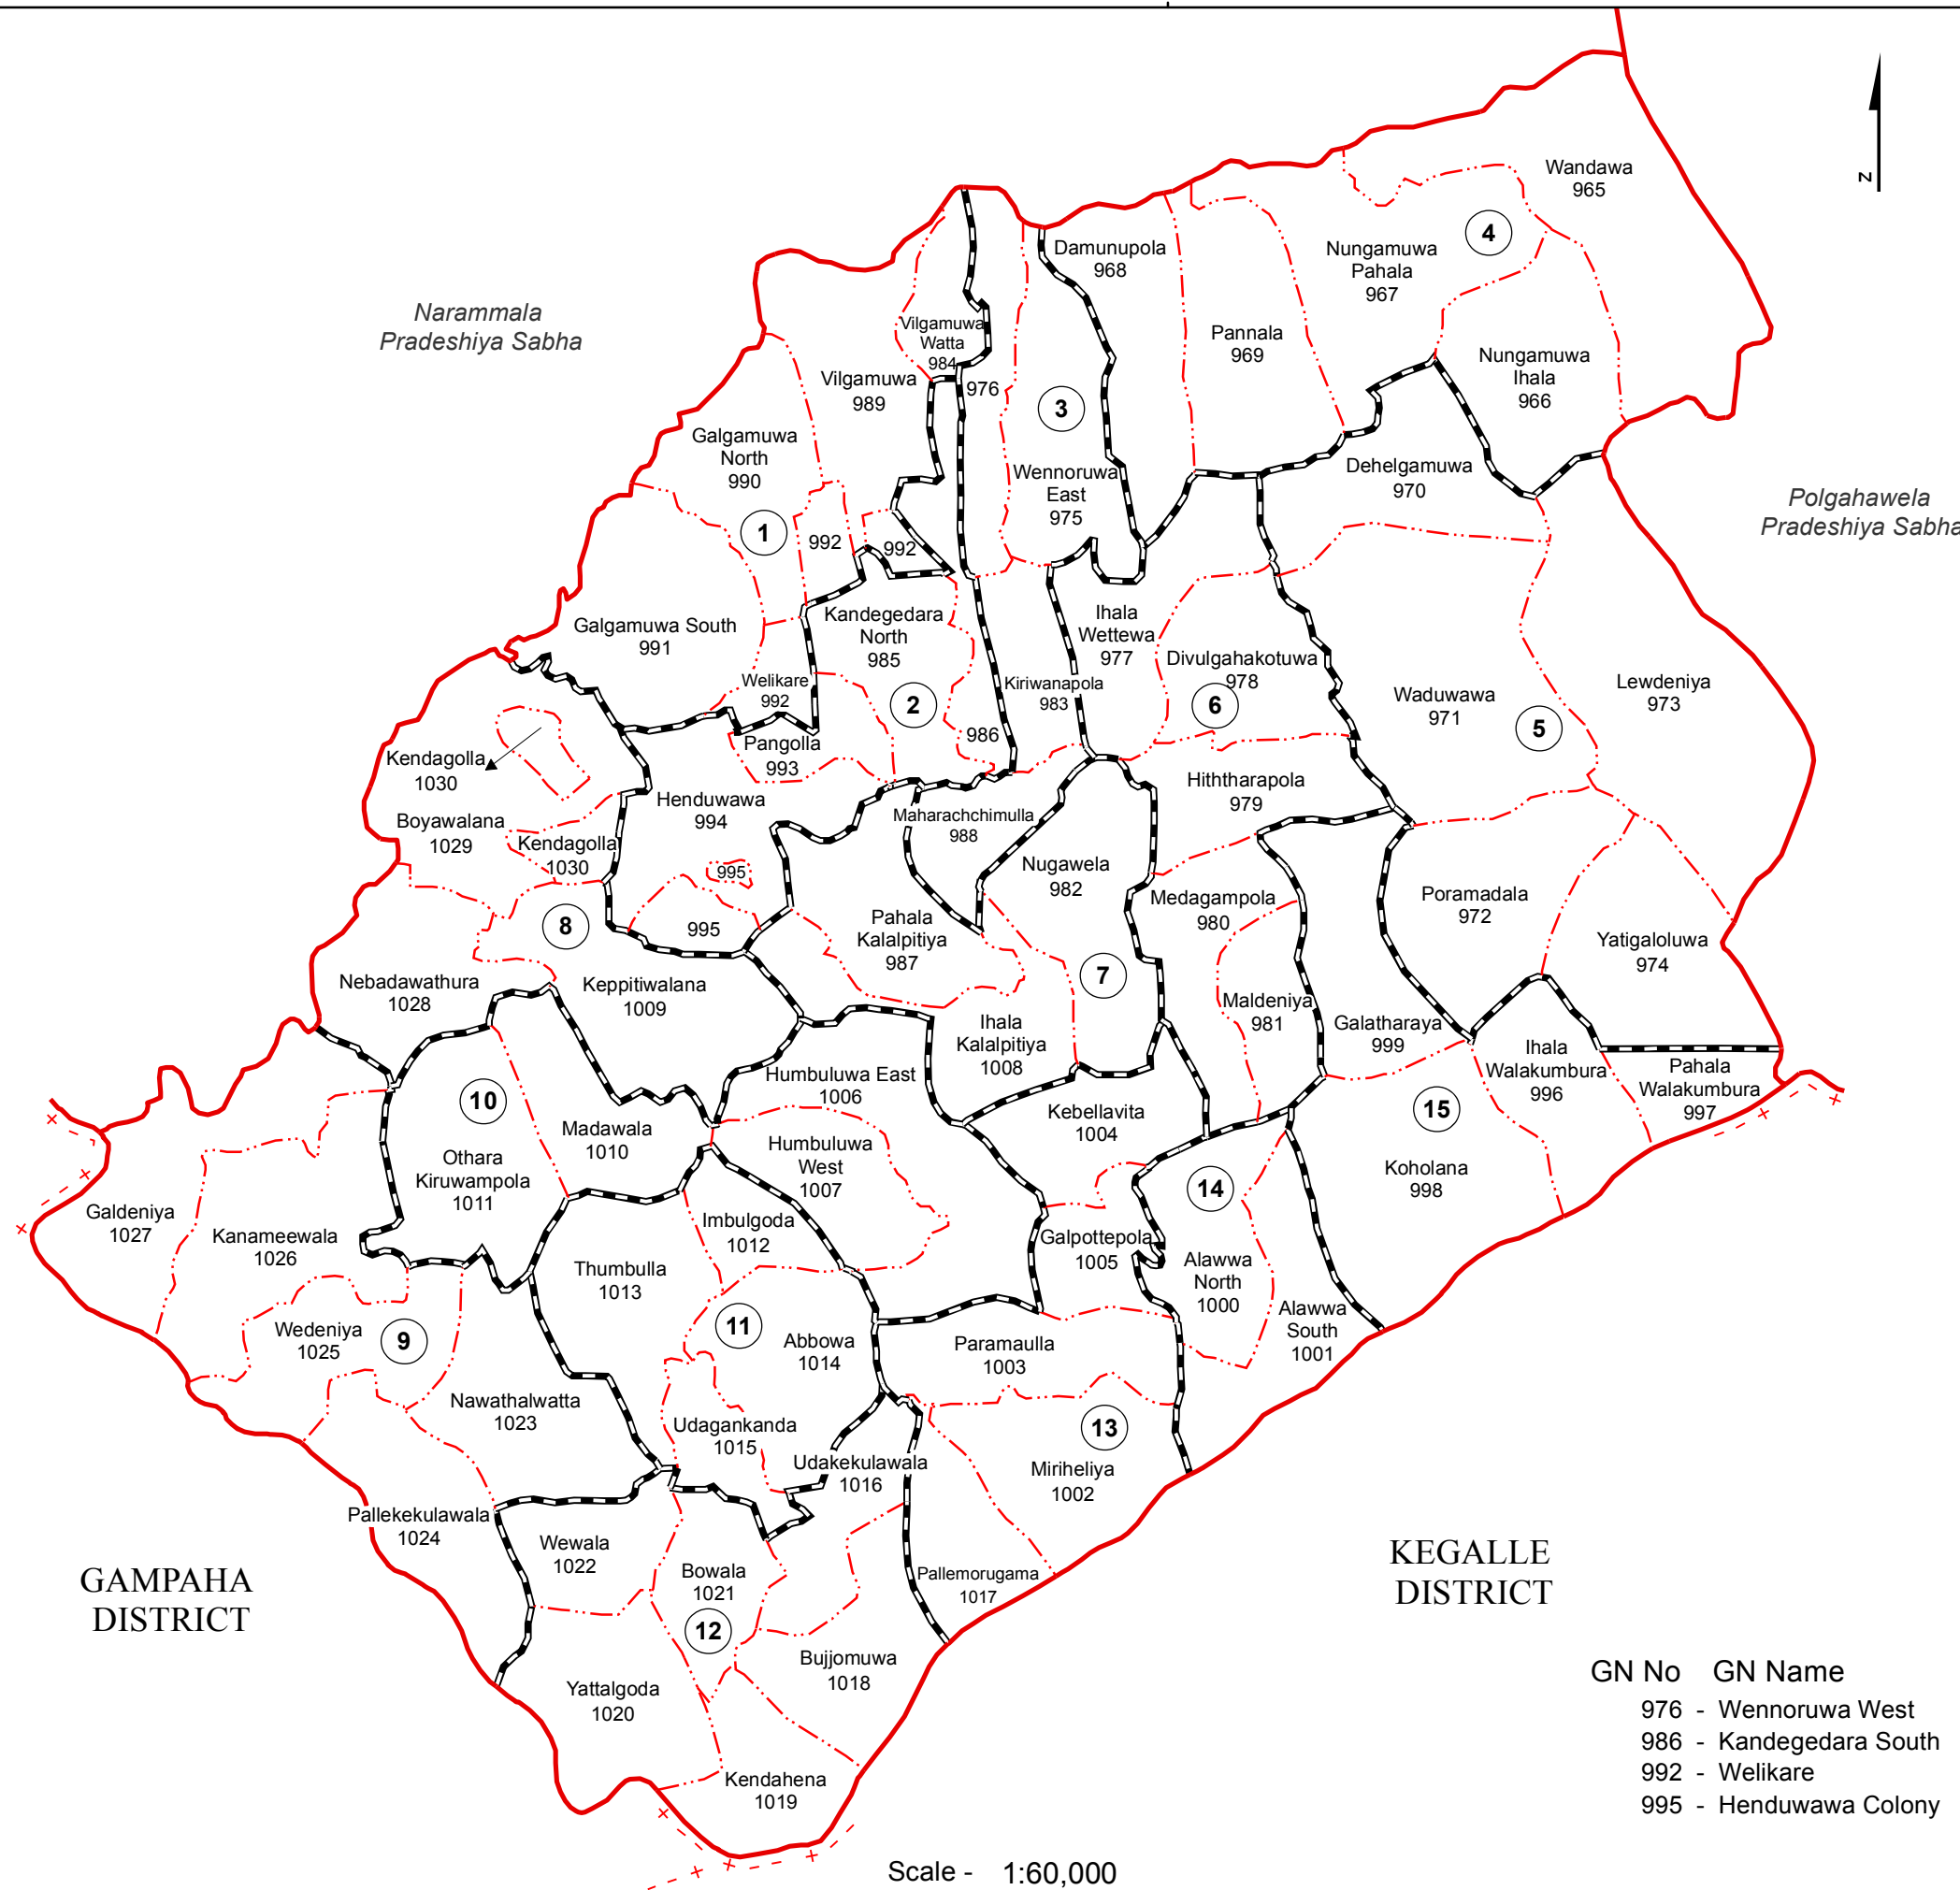

Ward Map of Alawwa Pradeshiya Sabha - Kurunegala District

Ref. No : NDC / 18 / 16

Alawwa Pradeshiya Sabha

Alawwa Pradeshiya Sabha

WARD No	WARD Name
1	Galgamuwa
2	Kandegedara
3	Maharachchimulla
4	Nungamuwa
5	Waduwawa
6	Wettewa
7	Nugawela
8	Boyawalana
9	Nawathalwatta
10	Humbuluwa
11	Abbowa
12	Yattalgoda
13	Paramaulla
14	Alawwa
15	Koholana

Legend

- + - - - + Province Boundary
- . - . - District Boundary
- . - . - DS Boundary
- . - . - GN Boundary
- - - - - Polling Division Boundary
- PS Boundary
- H — H — MC / UC Boundary
- Ward Boundary
- ▨ Multi Member Ward

- GN No GN Name
- 976 - Wennoruwa West
 - 986 - Kandegedara South
 - 992 - Welikare
 - 995 - Henduwawa Colony

Prepared by Survey Department of Sri Lanka

Data Source:
National Delimitation Committee for Local Authorities - 2013 / 2016
Ministry of Local Government and Provincial Councils

Scale - 1:60,000

140000

240000