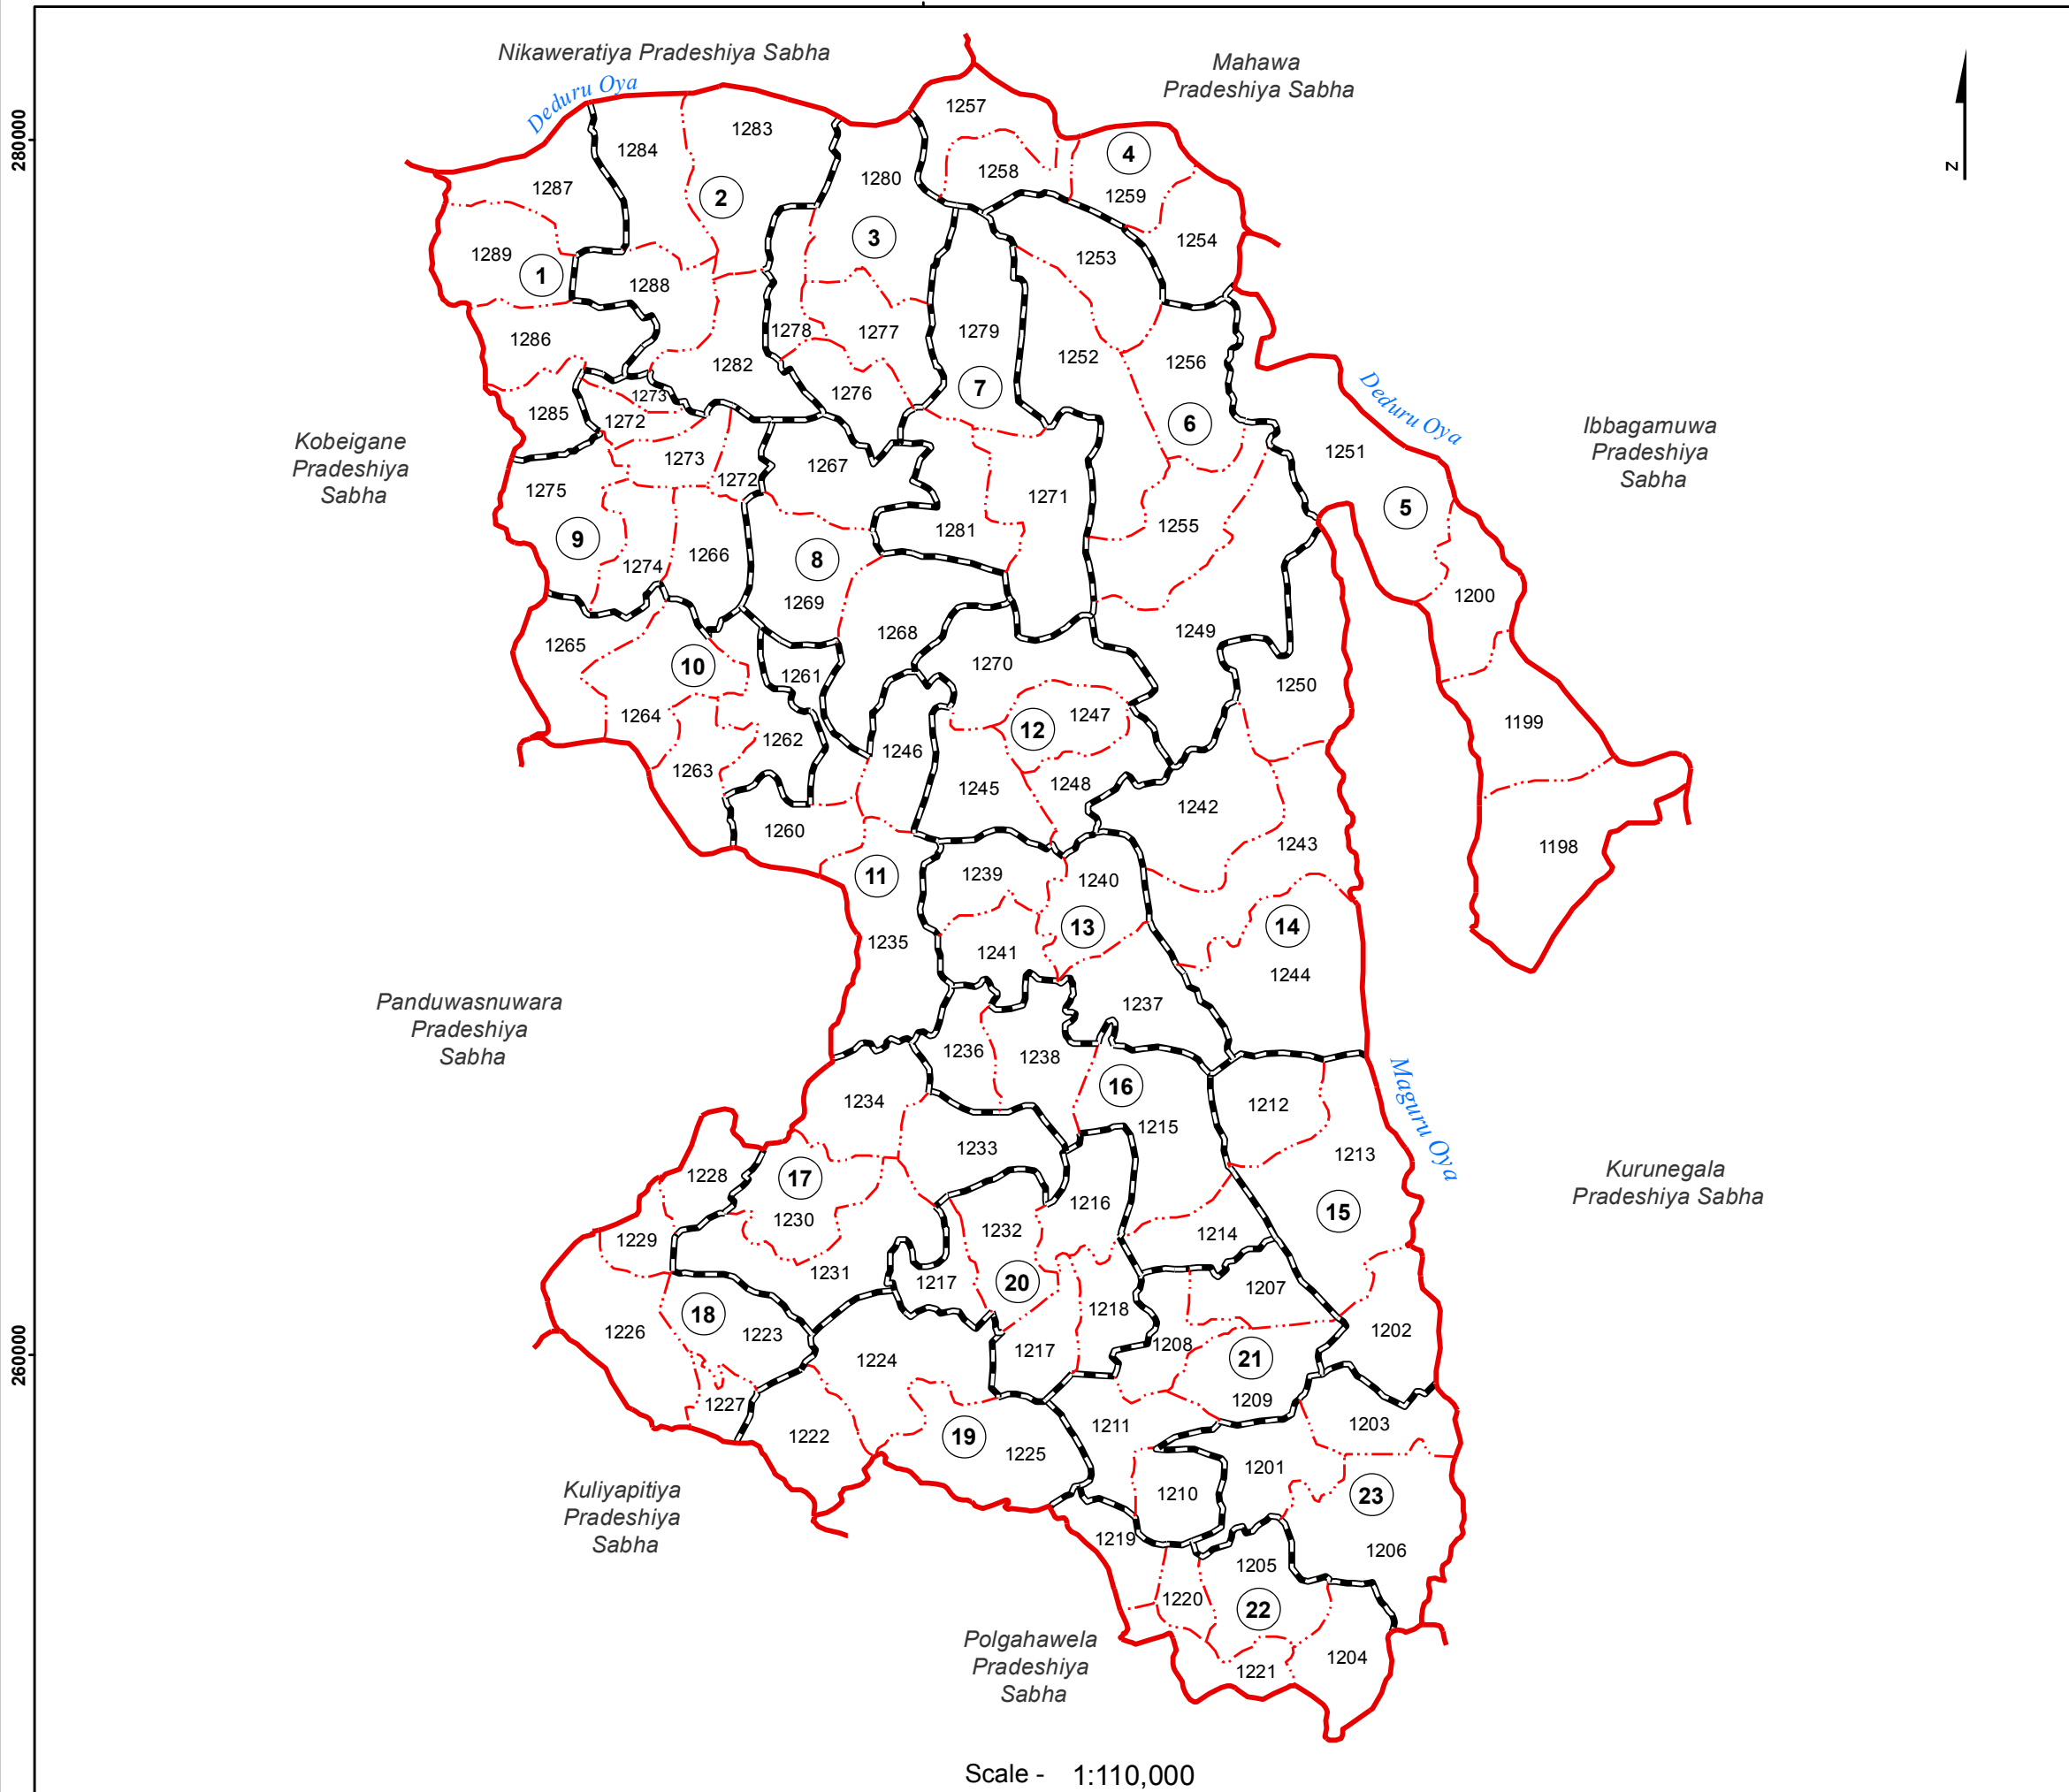

Ward Map of Wariyapola Pradeshiya Sabha - Kurunegala District

Ref. No : NDC / 18 / 10

Wariyapola Pradeshiya Sabha

WARD No	WARD Name
1	Ethawa
2	Thennakoongama
3	Diwulkele
4	Ebawalapitiya
5	Amunugama
6	Pothuwewa
7	Werella
8	Padeniya
9	Awulegama
10	Habarawa
11	Rambawewa
12	Wariyapola
13	Wilakatupotha
14	Elavtigama
15	Mahakeliya
16	Walpola
17	Bamunakotuwa
18	Katupotha
19	Panadare
20	Kadapathwehera
21	Ethanawaththa
22	Kanotuwa
23	Demataluwa

Legend

- + - - - + Province Boundary
- . + . . . + District Boundary
- . . . - DS Boundary
- . . . - GN Boundary
- - - - - Polling Division Boundary
- PS Boundary
- — — — MC / UC Boundary
- — — — Ward Boundary
- ▨ Multi Member Ward

Prepared by Survey Department of Sri Lanka

Data Source:
National Delimitation Committee for Local Authorities - 2013
Ministry of Local Government and Provincial Councils

Scale - 1:110,000

140000