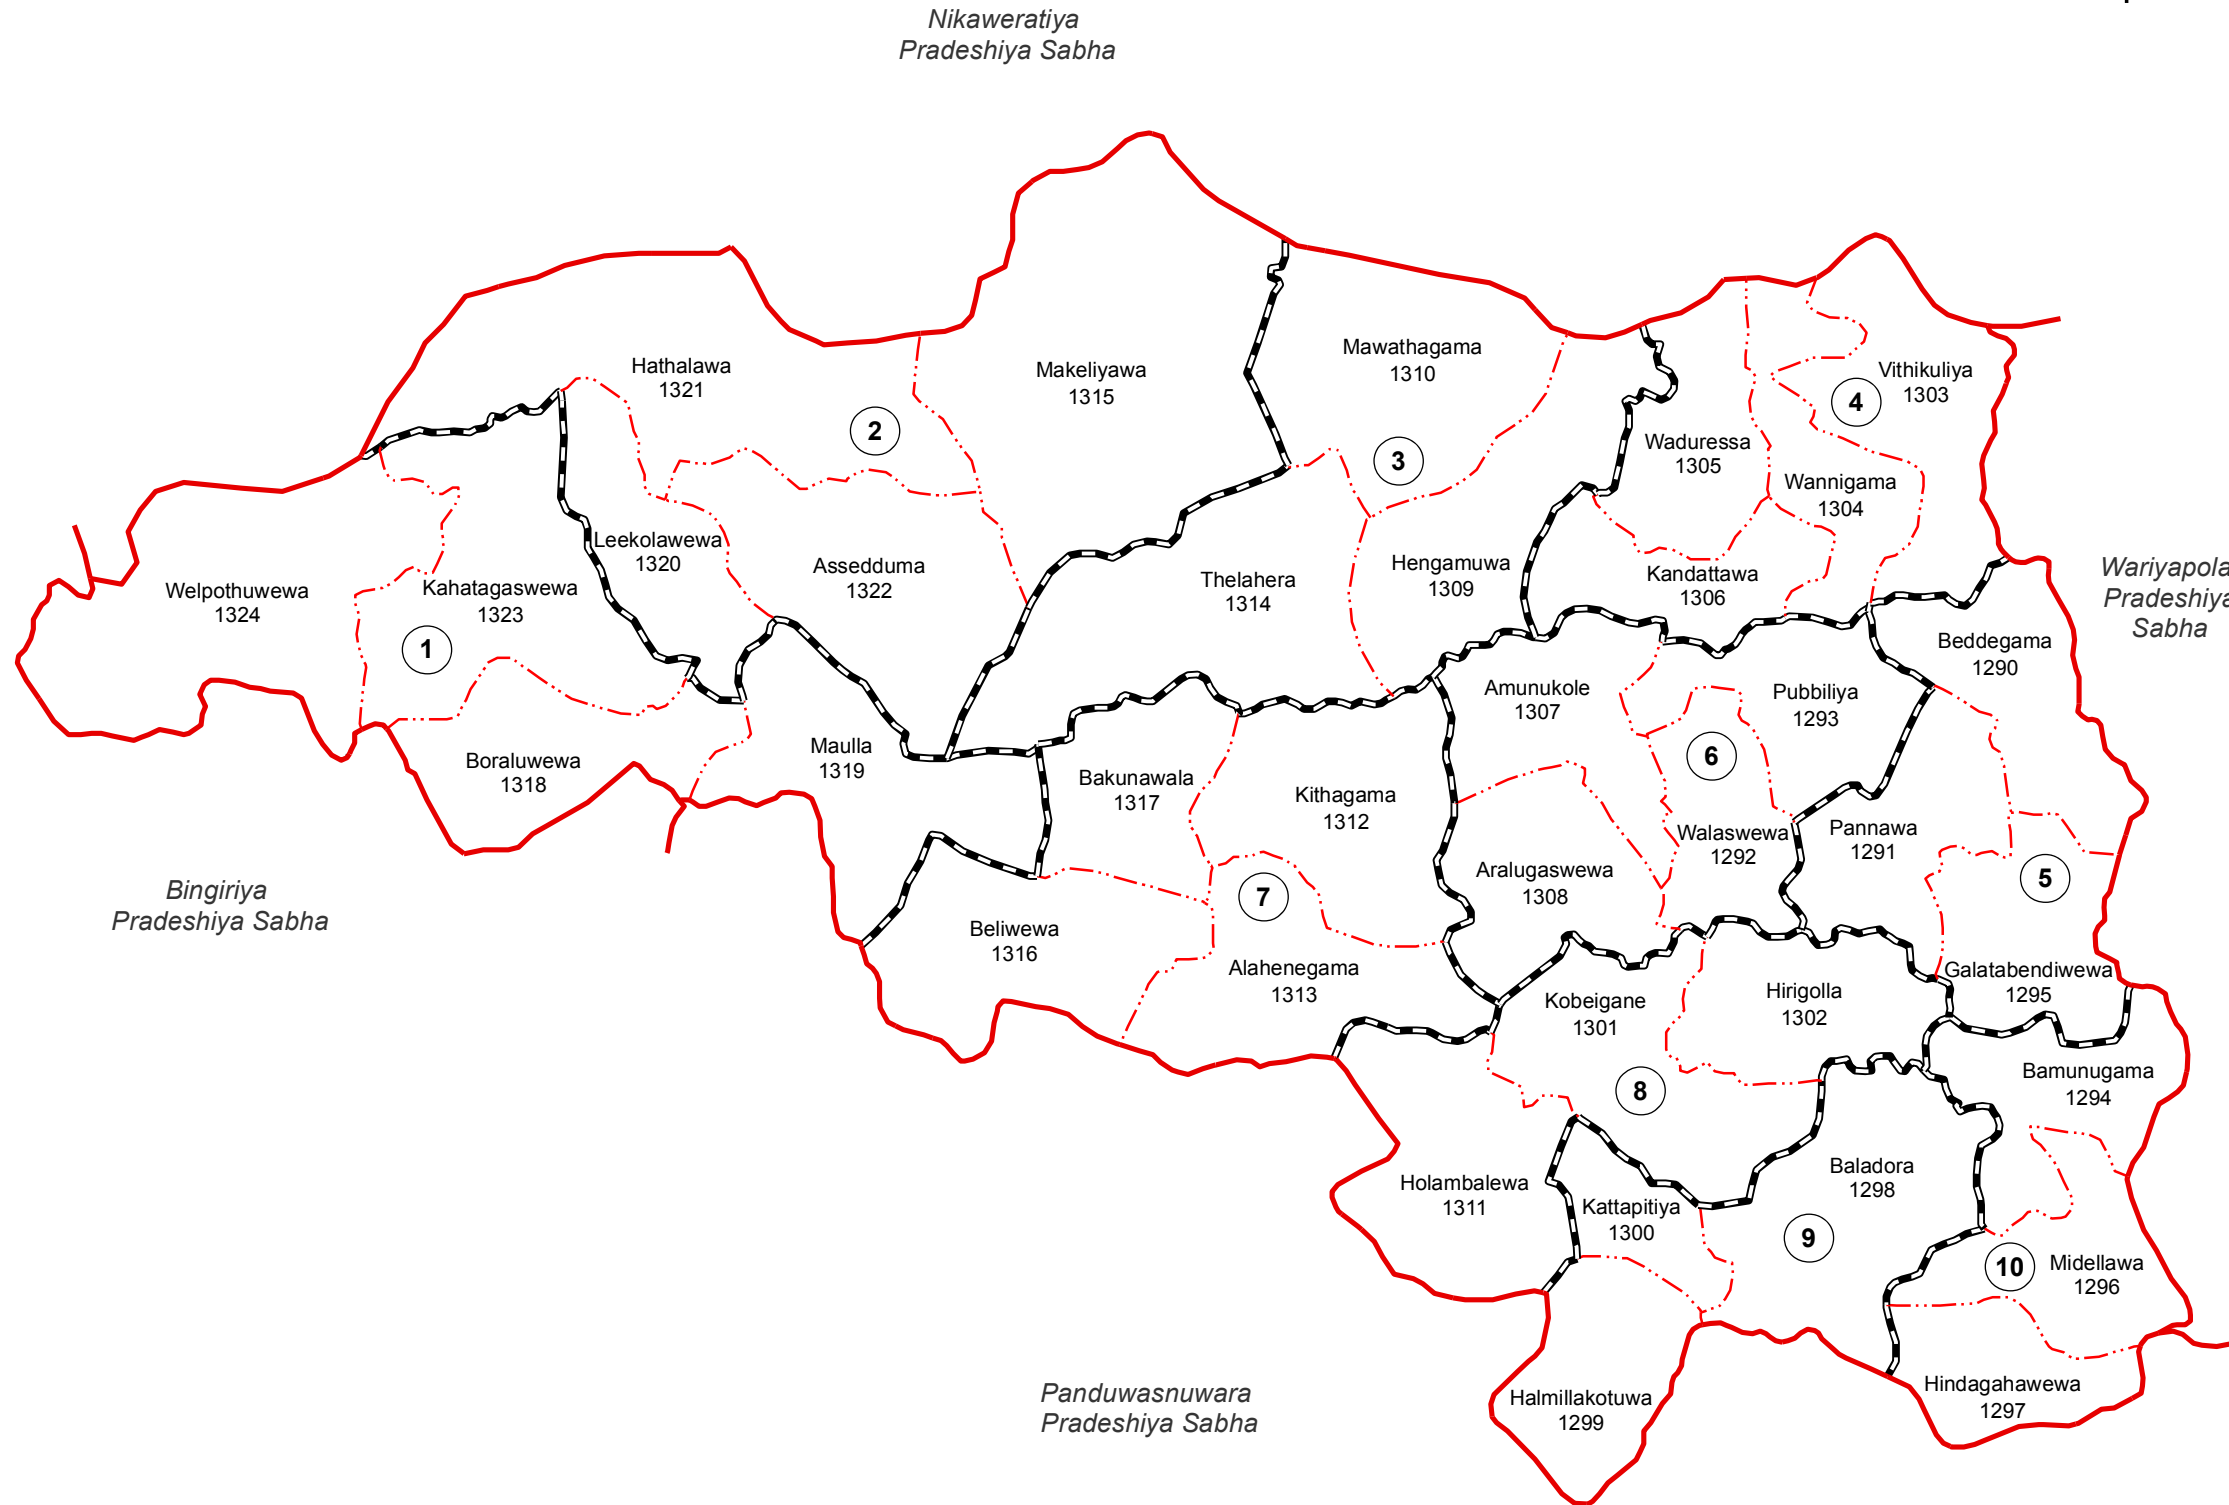

Ward Map of Kobeigane Pradeshiya Sabha - Kurunegala District

Ref. No : NDC / 18 / 07

Kobeigane Pradeshiya Sabha

280000

Kobeigane Pradeshiya Sabha

WARD No	WARD Name
1	Boruluwewa
2	Hathalewa
3	Hengamuwa
4	Vithikuliya
5	Pannawa
6	Walaswewa
7	Alahenegama
8	Kobeigane
9	Baladora
10	Bamunugama

Legend

- + - - - + Province Boundary
- . + . + . District Boundary
- . . - . DS Boundary
- - - - - GN Boundary
- - - - - Polling Division Boundary
- — — — — PS Boundary
- — — — — MC / UC Boundary
- — — — — Ward Boundary
- ▨▨▨▨ Multi Member Ward

Prepared by Survey Department of Sri Lanka

Data Source:
National Delimitation Committee for Local Authorities - 2013
Ministry of Local Government and Provincial Councils

Scale - 1:70,000

120000