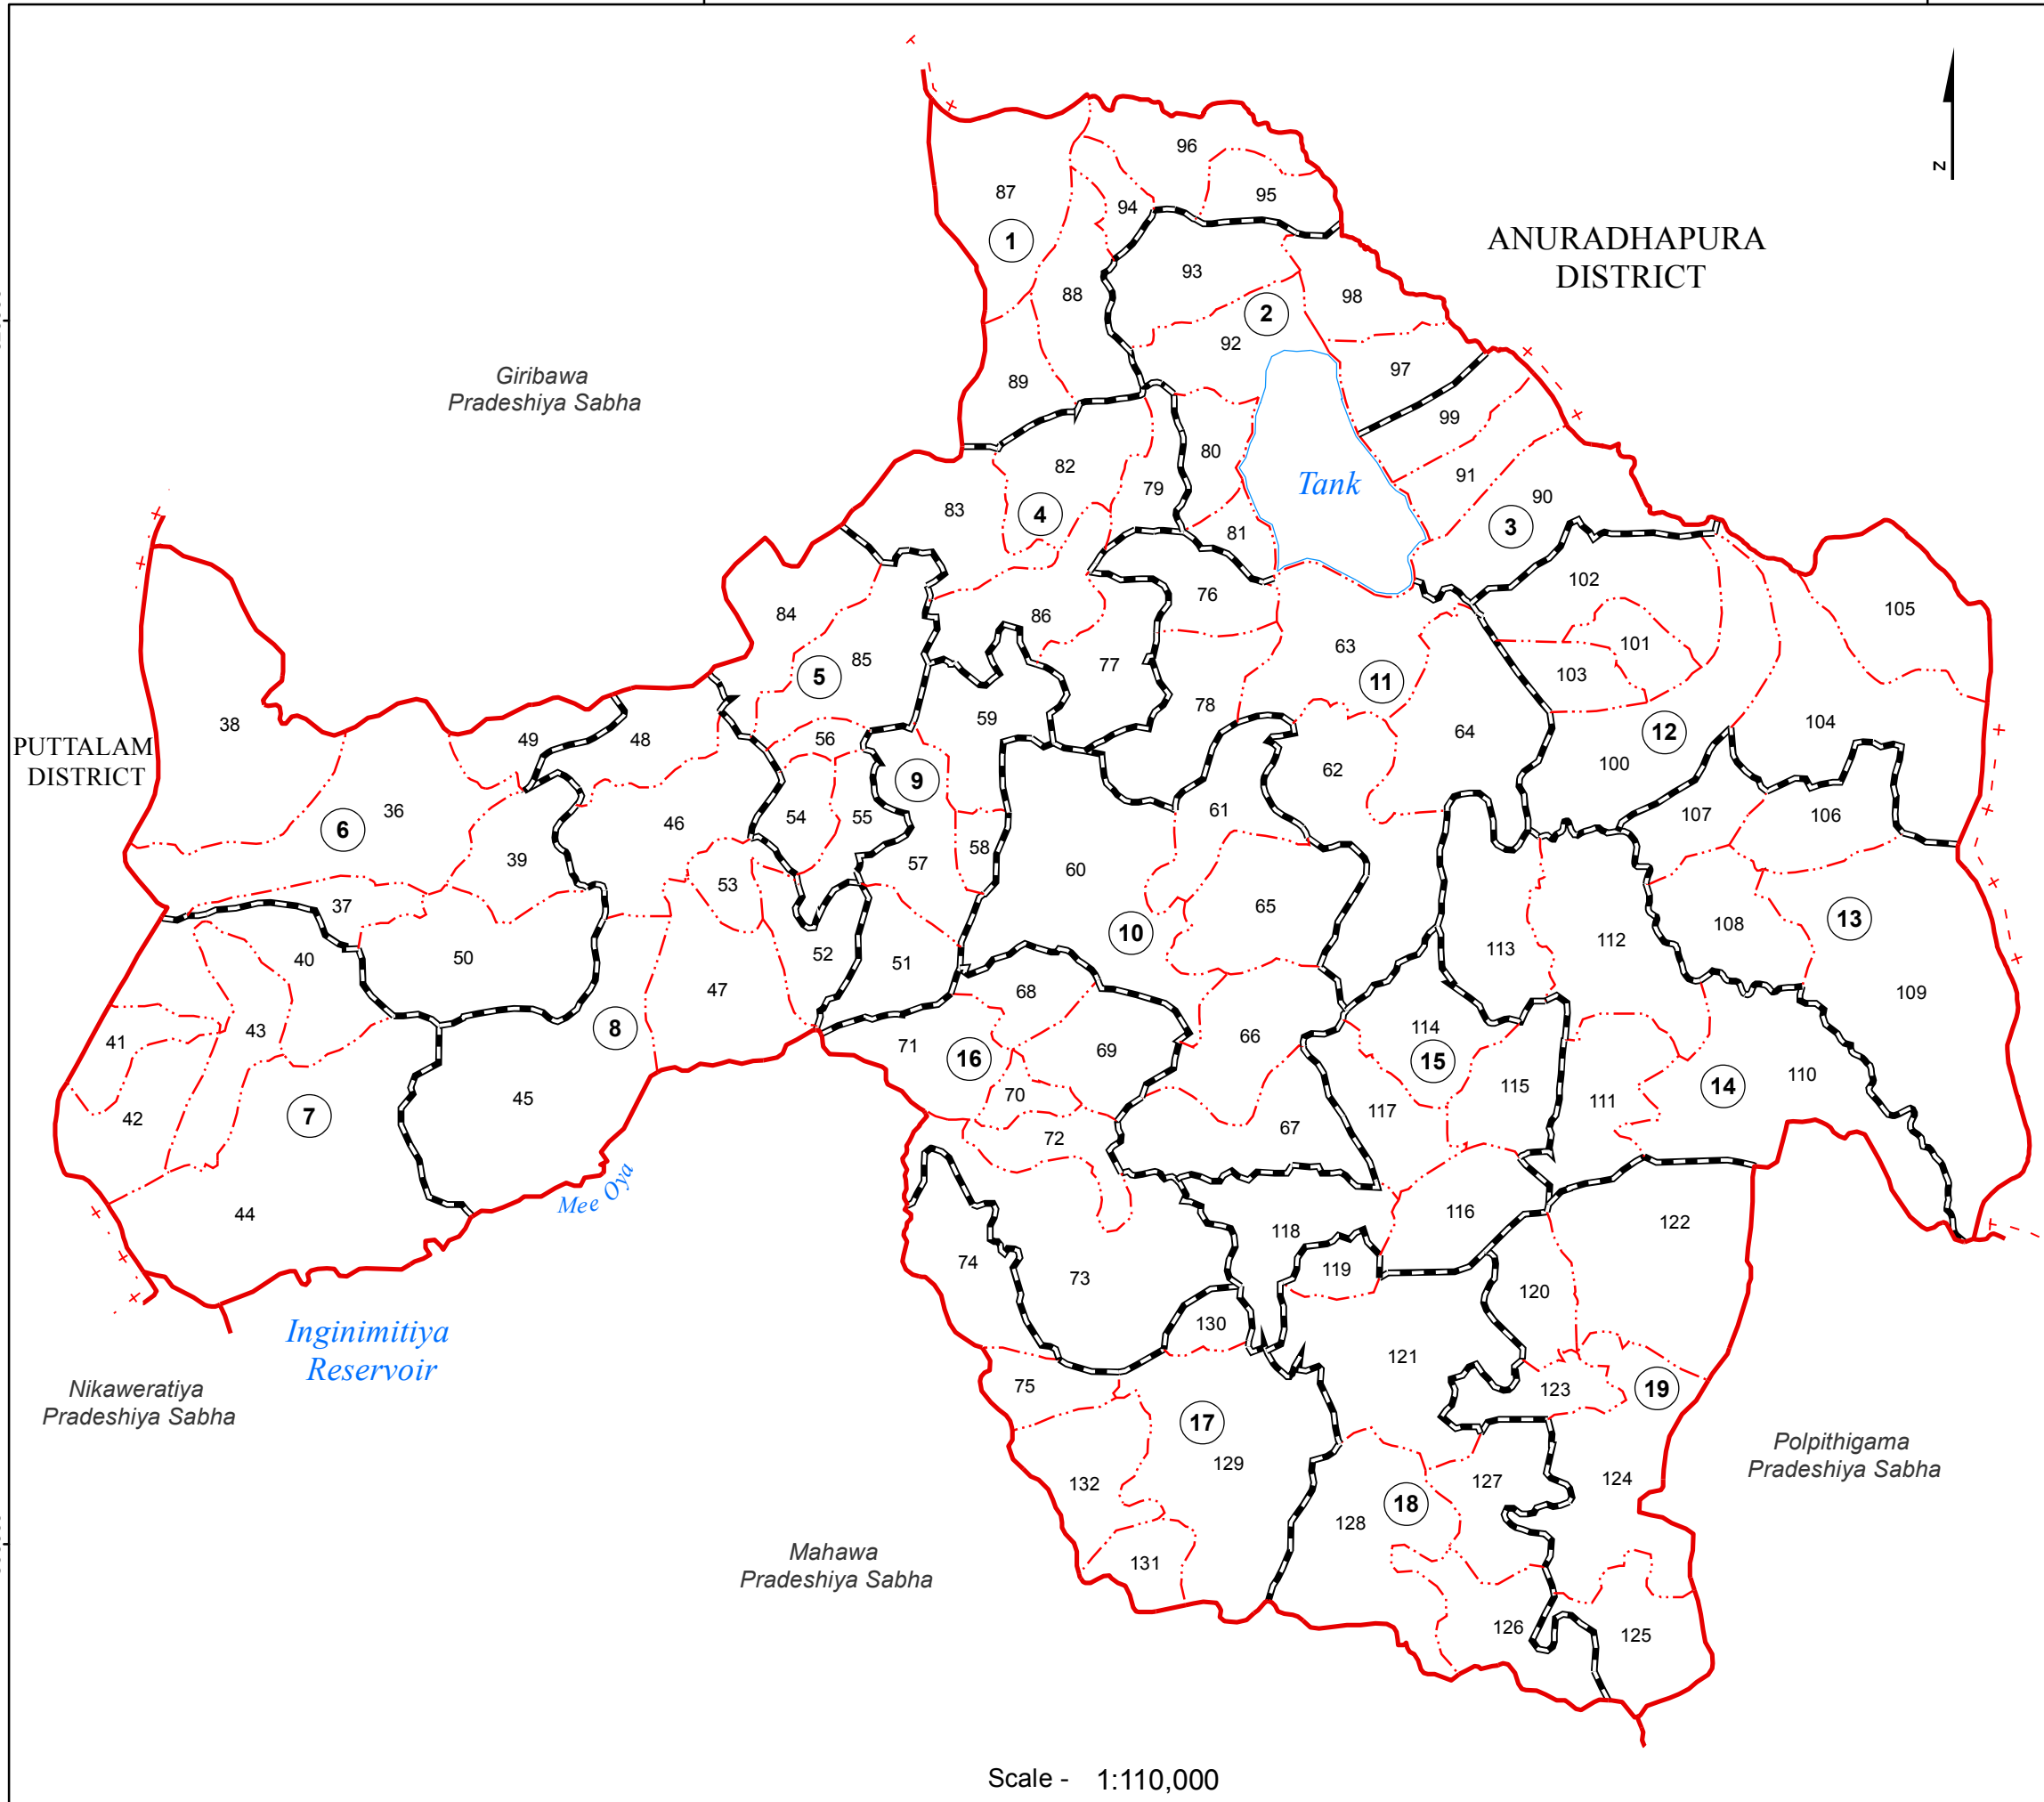

# Ward Map of Galgamuwa Pradeshiya Sabha - Kurunegala District

Ref. No : NDC / 18 / 04

Galgamuwa Pradeshiya Sabha

## Galgamuwa Pradeshiya Sabha

WARD No	WARD Name
1	Jayabima
2	Usgala Siyambalangamuwa
3	Maithrisenpura
4	Buduruwakanda
5	Nilagiri
6	Mahananneriya
7	Maha Thorawa
8	Nahettikulama
9	Galgamuwa Town
10	Maha Galgamuwa
11	Mahasenpura
12	Govigampura
13	Resveherapura
14	Divulgane
15	Gallewa
16	Dewagiripura
17	Atharagalla
18	Ehetuwewa
19	Embogama

### Legend

- + - - - + Province Boundary
- . - . - District Boundary
- - - - - DS Boundary
- . - . - GN Boundary
- - - - - Polling Division Boundary
- — — PS Boundary
- | — | — MC / UC Boundary
- — — Ward Boundary
- ▨ Multi Member Ward

Prepared by Survey Department of Sri Lanka

Data Source:  
National Delimitation Committee for Local Authorities - 2013 / 2016  
Ministry of Local Government and Provincial Councils

Scale - 1:110,000

140000