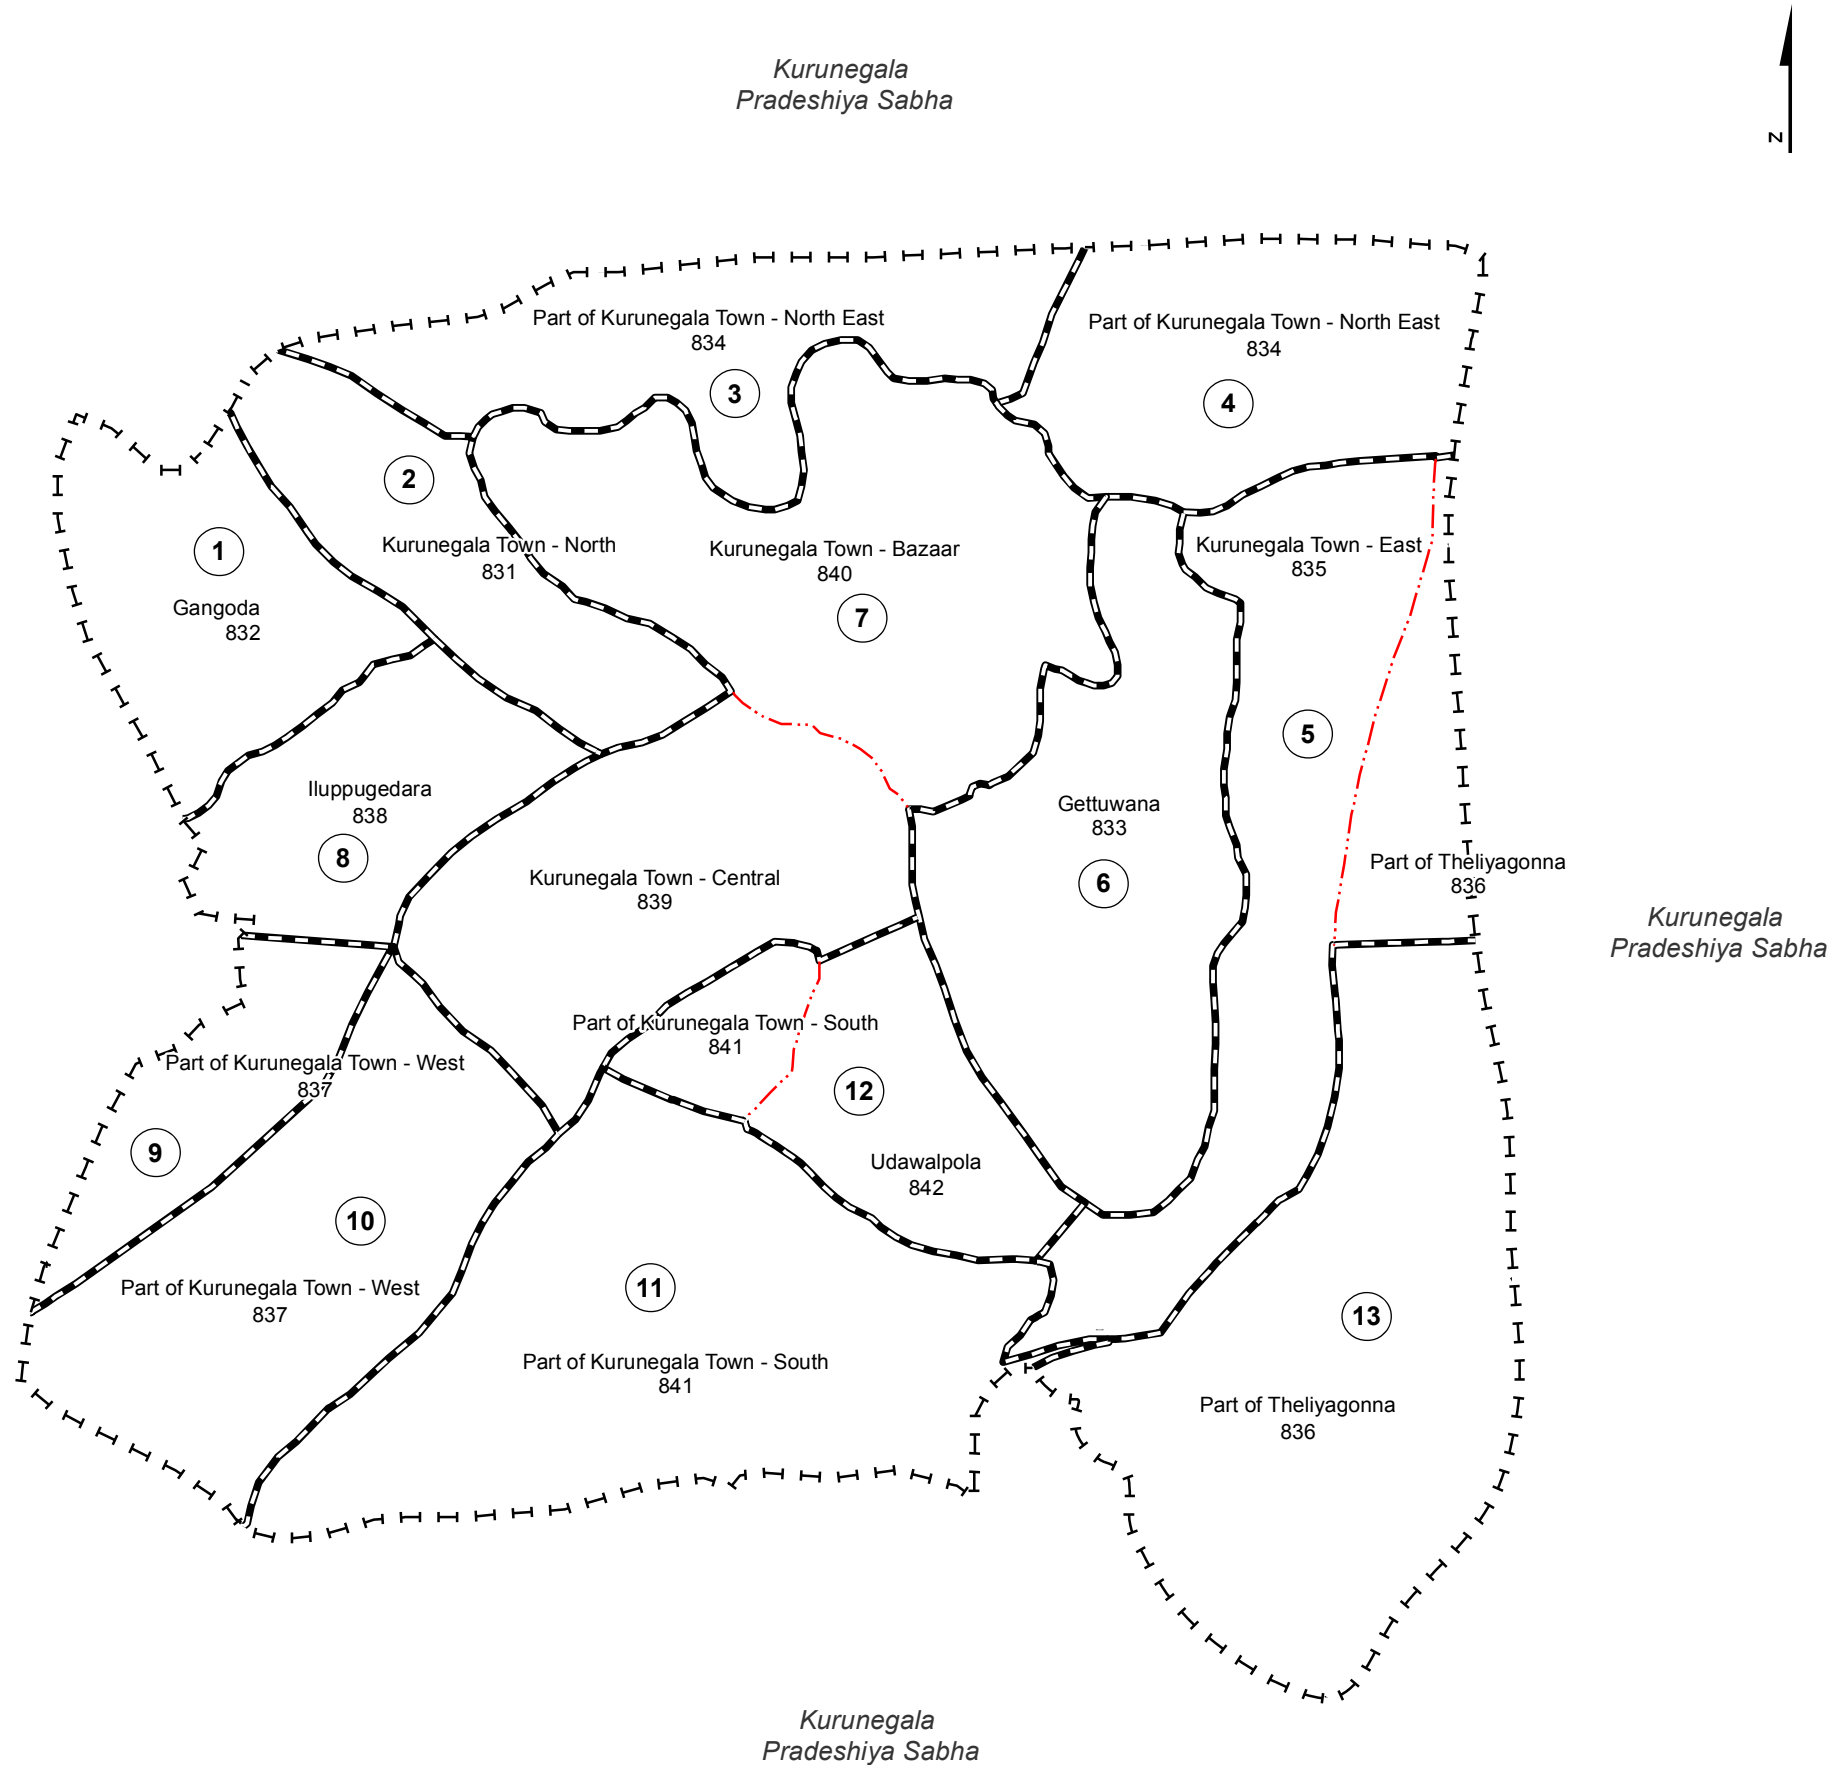

Ward Map of Kurunegala Municipal Council - Kurunegala District

Ref. No : NDC / 18 / 01

Kurunegala Municipal Council

Kurunegala Municipal Council

WARD No	WARD Name
1	Gangoda
2	Angangala
3	North Lake
4	Maliga Area
5	Kurunegala Town East
6	Gettuwana
7	Madamegama
8	Illuppugedara
9	Malkaduwawa Nagarikaya
10	Wehera Nagarikaya
11	Jayanthipura
12	Udawalpola
13	Theliyagonna

Legend

- + - - - + Province Boundary
- . + . . . + District Boundary
- . . . - DS Boundary
- . . . - GN Boundary
- - - - - Polling Division Boundary
- — — — — PS Boundary
- - - - - MC / UC Boundary
- - - - - Ward Boundary
- ▨▨▨▨ Multi Member Ward

Prepared by Survey Department of Sri Lanka

Data Source:
National Delimitation Committee for Local Authorities - 2013 /2016
Ministry of Local Government and Provincial Councils

Scale - 1:20,000