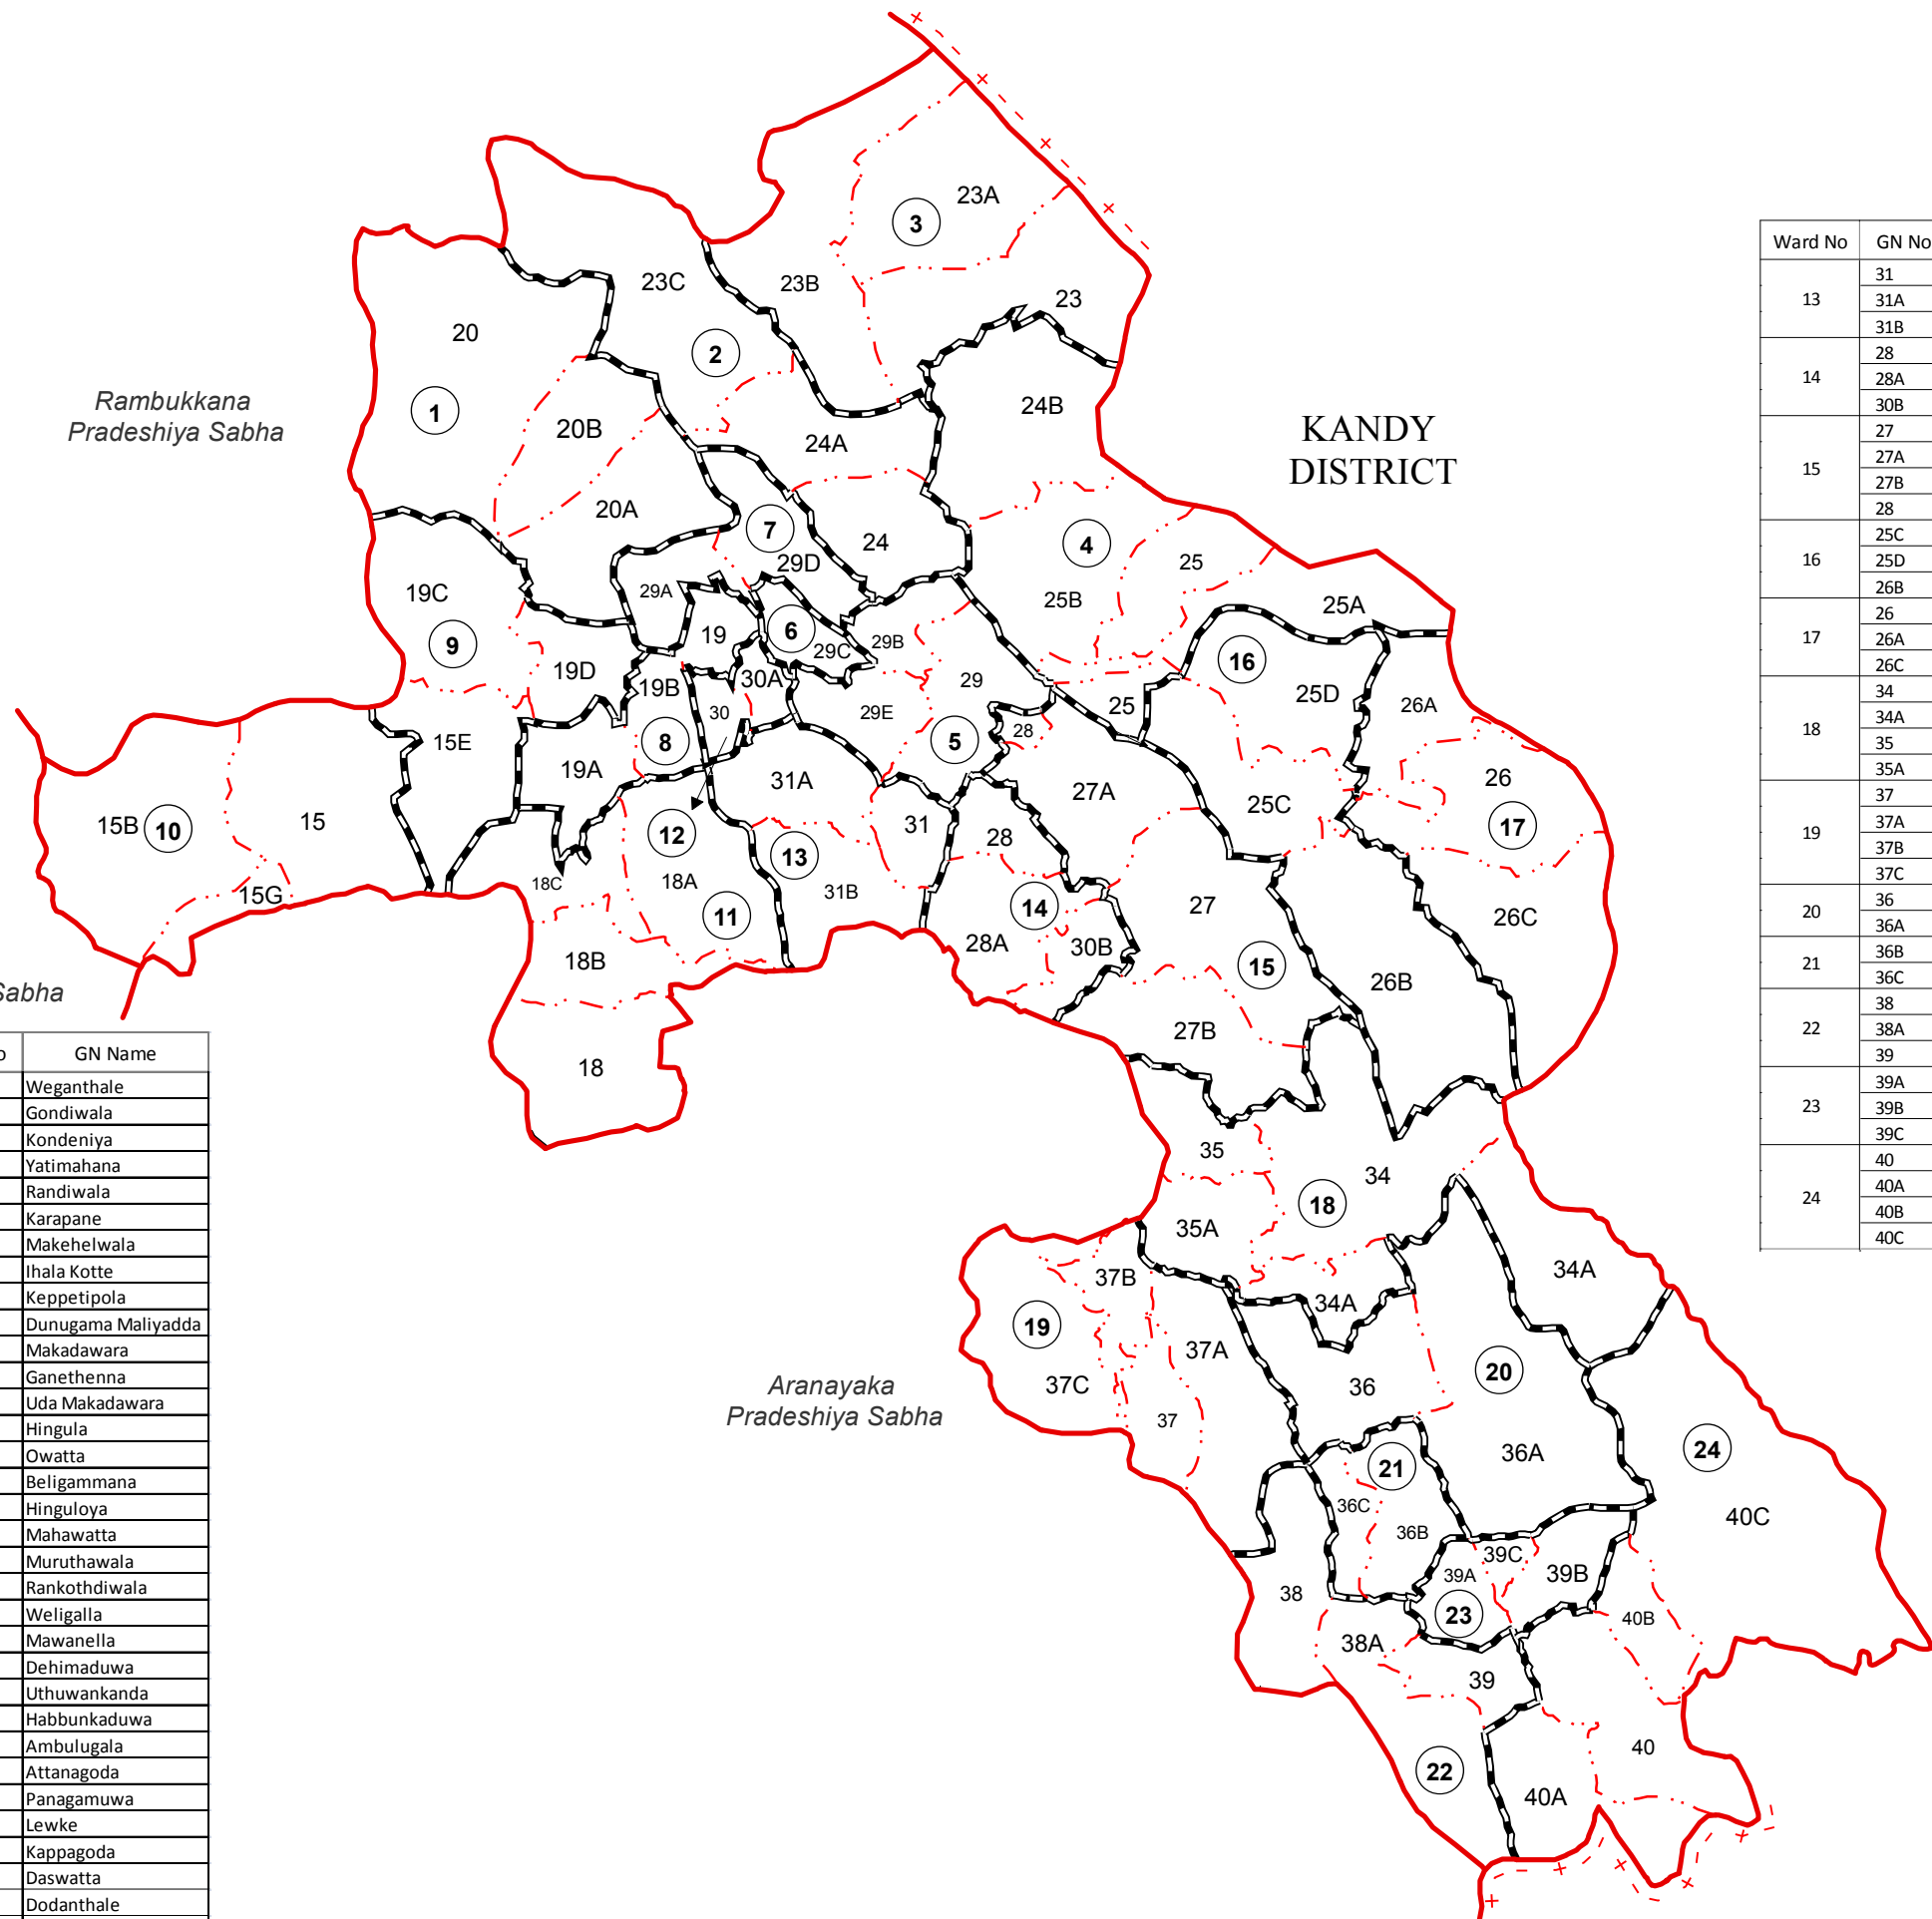

Ward Map of Mawanella Pradeshiya Sabha - Kegalle District

Ref. No : NDC / 25 / 06

Mawanella PS

Ward No	GN No	GN Name
13	31	Edanduwawa
	31A	Kongamuwa
	31B	Nankurugama
14	28	Part of Idampitiya
	28A	Kekirigoda
	30B	Uyanwatta
15	27	Aluthnuwara
	27A	Batawala
	27B	Rukulagama
16	28	Part of Idampitiya
	25C	Molligoda
	25D	Mawela
17	26B	Heenatipana
	26	Kahawandala
	26A	Warakapana
18	26C	Mahanthegama
	34	Werake
	34A	Embilmeewala
19	35	Kumbalgama
	35A	Balawathgama
	37	Kooragala
20	37A	Waduwwala
	37B	Ambadeniya
	37C	Weragoda
21	36	Eraminigammana
	36A	Thambavita
	36B	Ginihappitiya East
22	36C	Ginihappitiya West
	38	Palliporuwa
	38A	Hemmathagama
23	39	Dumbuluwawa
	39A	Wadiyathenna
	39B	Madulbowa
24	39C	Ambaruppa
	40	Kehelpannala East
	40A	Kehelpannala West
	40B	Balathgamuwa
	40C	Ambalawa

Mawanella Pradeshiya Sabha	
WARD No	WARD Name
1	Weganthale
2	Randiwala
3	Makehelwala
4	Makadawara
5	Hingula
6	Hinguloya
7	Mahawatta
8	Mawanella
9	Uthuwankanda
10	Ambulugala
11	Lewke
12	Kiringadeniya
13	Edanduwawa
14	Uyanwatta
15	Aluthnuwara
16	Mawela
17	Mahanthegama
18	Werake
19	Ambadeniya
20	Eraminigammana
21	Ginihappitiya
22	Hemmathagama
23	Madulbowa
24	Kehelpannala

Legend

- + - - - + Province Boundary
- . + . . . + District Boundary
- . . . - DS Boundary
- . . . - GN Boundary
- - - - - Polling Division Boundary
- — — — PS Boundary
- — — — MC / UC Boundary
- — — — Ward Boundary
- ▨ ▨ ▨ Multi Member Ward

Prepared by Survey Department of Sri Lanka

Data Source:
National Delimitation Committee for Local Authorities - 2013 / 2016
Ministry of Local Government and Provincial Councils

Scale - 1:70,000

220000

160000