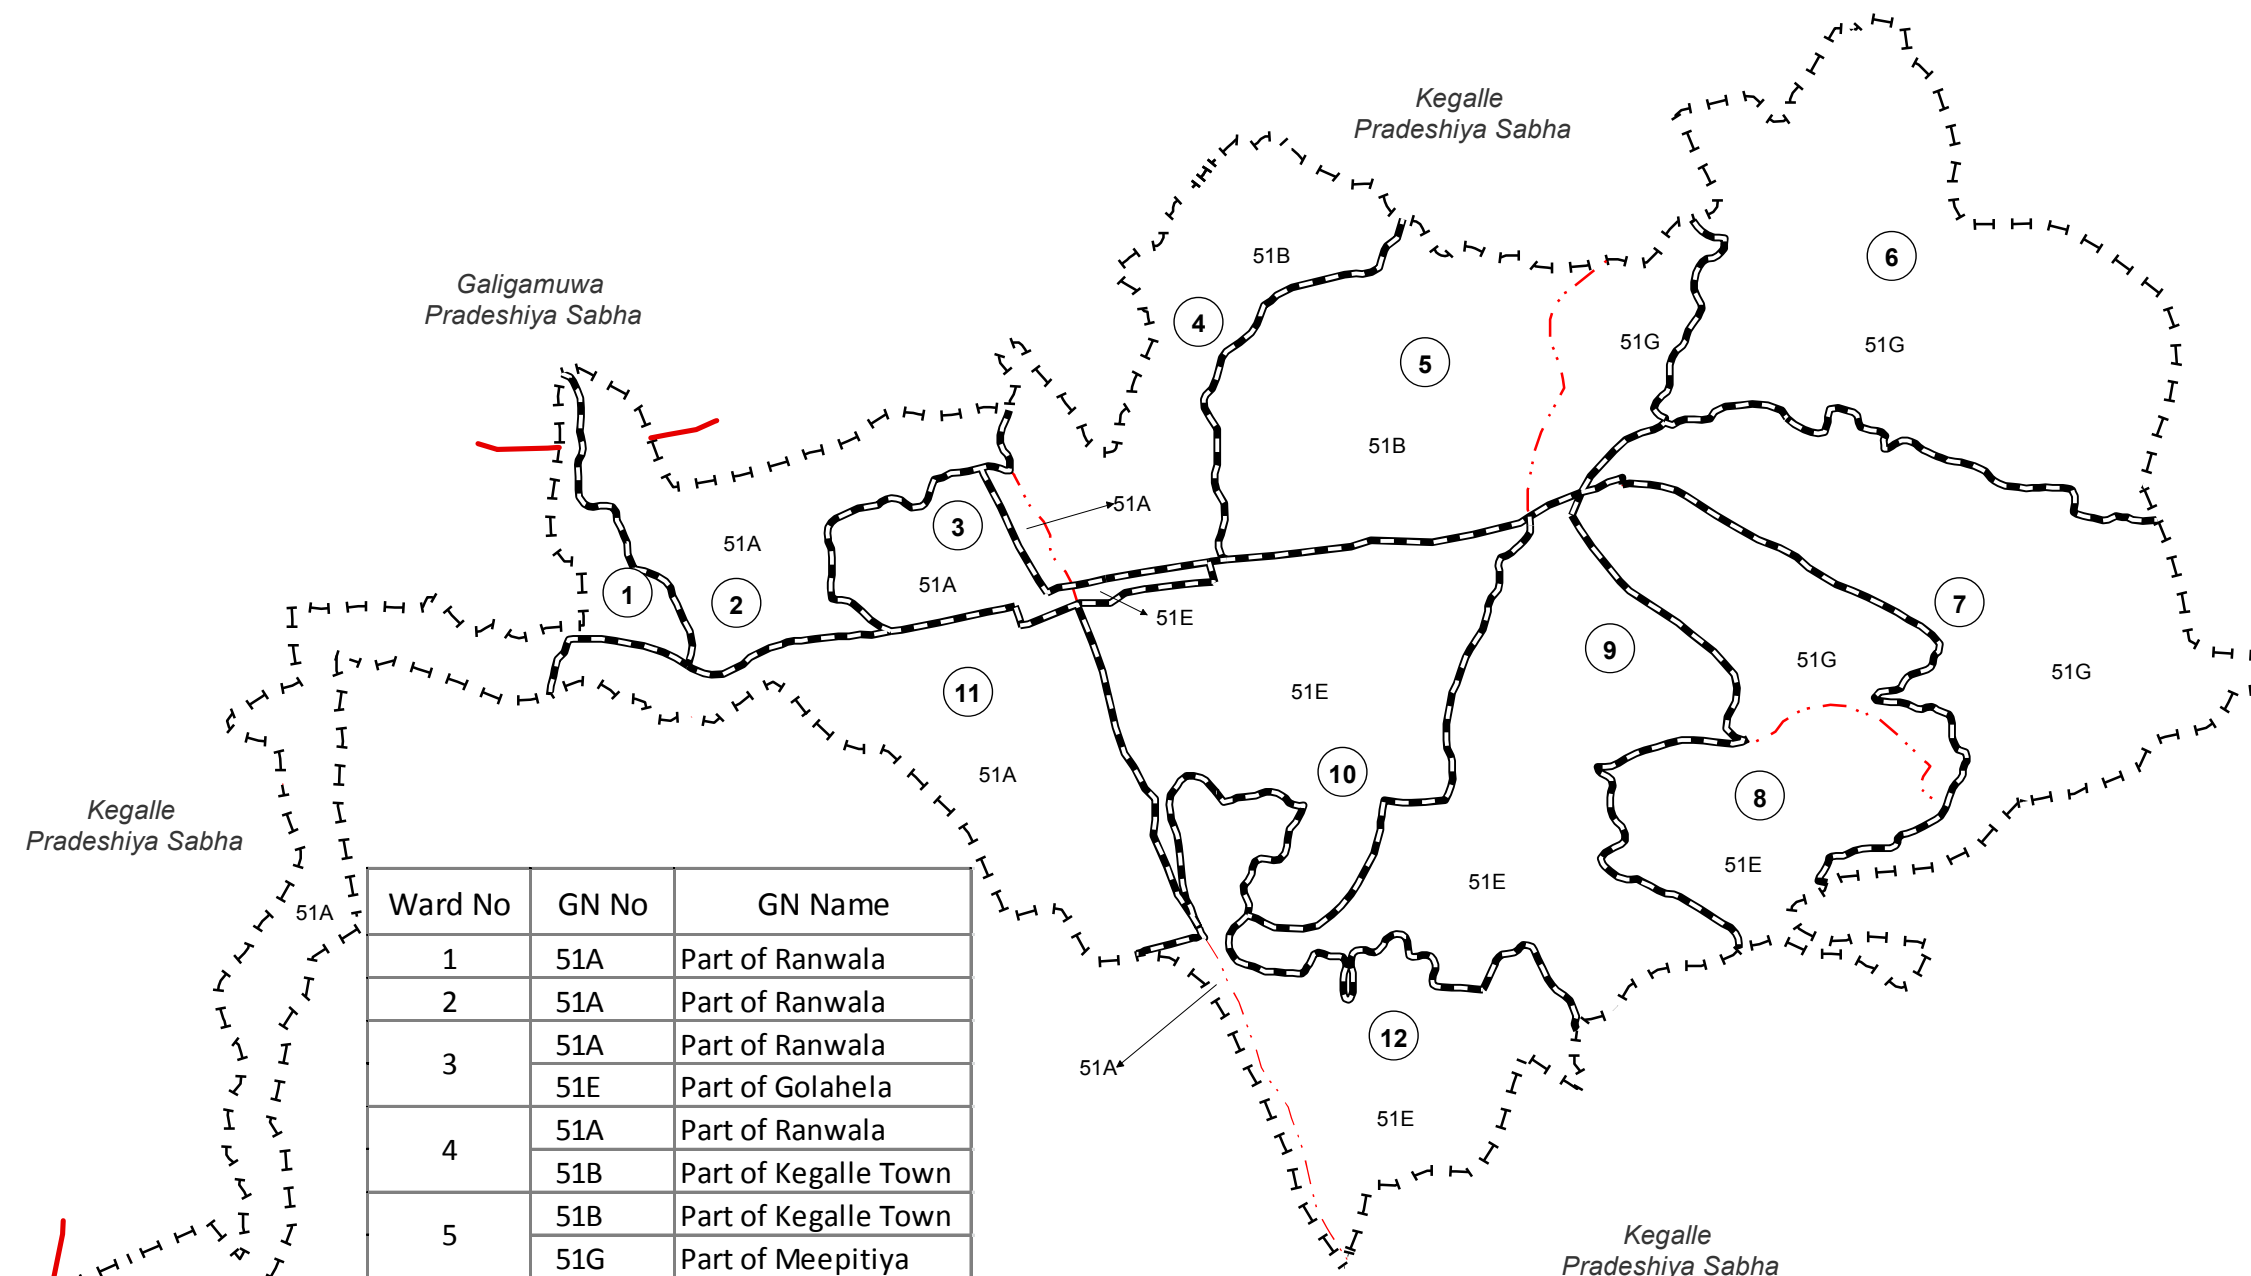

Ward Map of Kegalle Urban Council - Kegalle District

Ref. No : NDC / 25 / 01

Kegalle UC

Ward No	GN No	GN Name
1	51A	Part of Ranwala
2	51A	Part of Ranwala
3	51A	Part of Ranwala
	51E	Part of Golahela
4	51A	Part of Ranwala
	51B	Part of Kegalle Town
5	51B	Part of Kegalle Town
	51G	Part of Meepitiya
6	51G	Part of Meepitiya
7	51G	Part of Meepitiya
8	51E	Part of Golahela
	51G	Part of Meepitiya
9	51E	Part of Golahela
10	51E	Part of Golahela
11	51A	Part of Ranwala
12	51A	Part of Ranwala
	51E	Part of Golahela

Scale - 1:20,000

Kegalle Urban Council	
WARD No	WARD Name
1	Ambanpitiya Nagarikaya
2	Habudugala
3	Anguruwella
4	Wewaladeniya
5	Olagama
6	Kurunduhinna
7	Madeyawa
8	Meepitiya
9	Nilmalgoda
10	Pitihuma
11	Narangoda
12	Rockhill

Legend	
	Province Boundary
	District Boundary
	DS Boundary
	GN Boundary
	Polling Division Boundary
	PS Boundary
	MC / UC Boundary
	Ward Boundary
	Multi Member Ward

Prepared by Survey Department of Sri Lanka

Data Source:
National Delimitation Committee for Local Authorities - 2013 / 2016
Ministry of Local Government and Provincial Councils