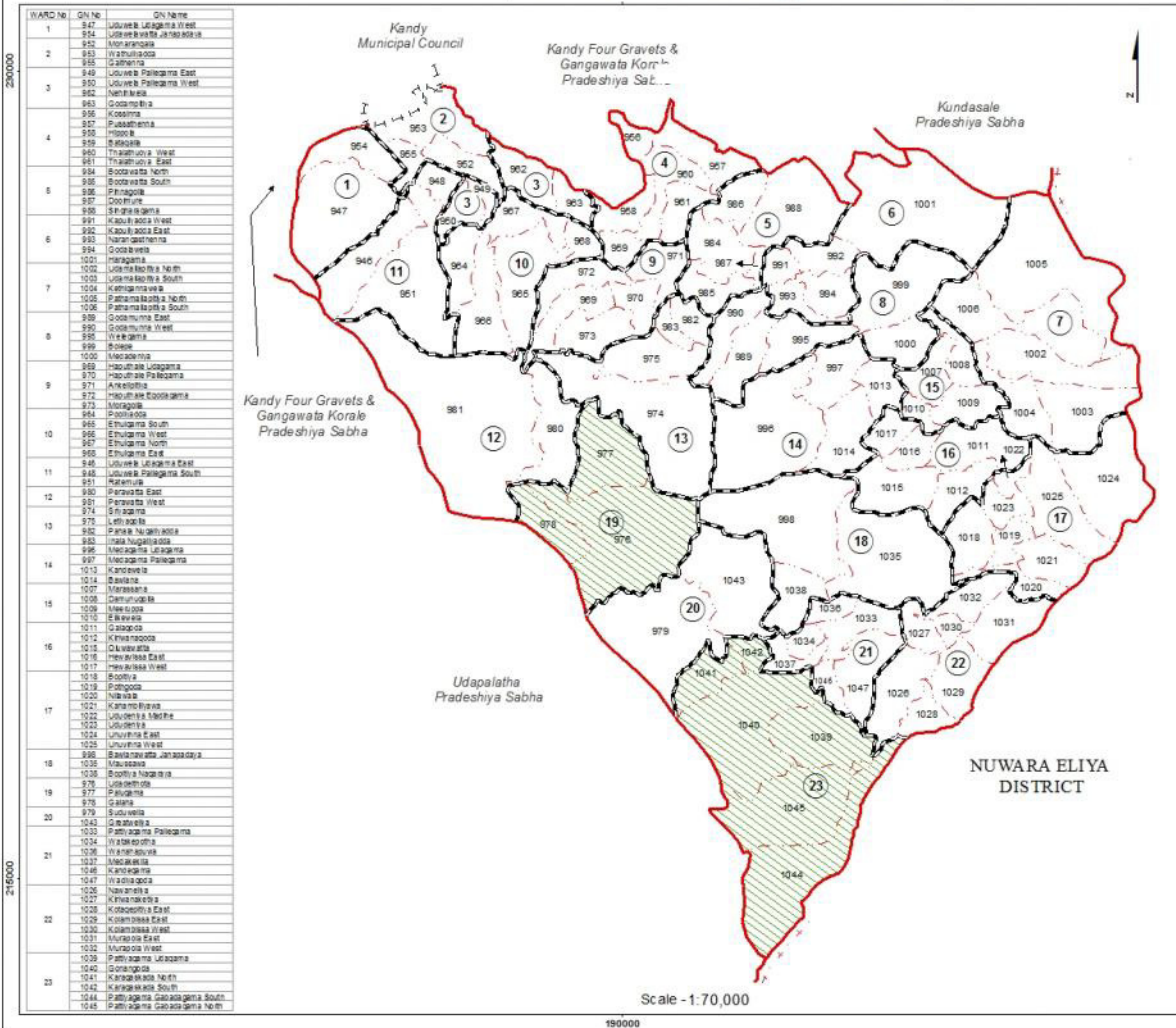

Ward Map of Pathahewaheta Pradeshiya Sabha - Kandy District

Ref. No : NDC / 04 / 16

Pathahewaheta Pradeshiya Sabha

WARD No	WARD Name
1	Uduwela
2	Monarangala
3	Uduwela Pallegama
4	Hippola
5	Bootawatta
6	Kapuliya dda
7	Mailapiya
8	Bolepe
9	Ankelepitaya
10	Ethulgama
11	Ratemulla
12	Perawatta
13	Nugaliyadda
14	Medagama
15	Marassana
16	Hewawissa
17	Dopitaya
18	Maussawa
19	Udadelthota
20	Delthota
21	Pattiyagama
22	Kolambissa
23	Gabadagama-Karagaskada

Legend

- +---+ Province Boundary
- - - - - District Boundary
- . - . - DS Boundary
- - - - - GN Boundary
- - - - - Polling Division Boundary
- PS Boundary
- MC / UC Boundary
- Ward Boundary
- Multi Member Ward

Prepared by Survey Department of Sri Lanka
 Data Source:
 National Delimitation Committee for Local Authorities - 2013/2019
 Ministry of Local Government and Provincial Councils

200000
210000