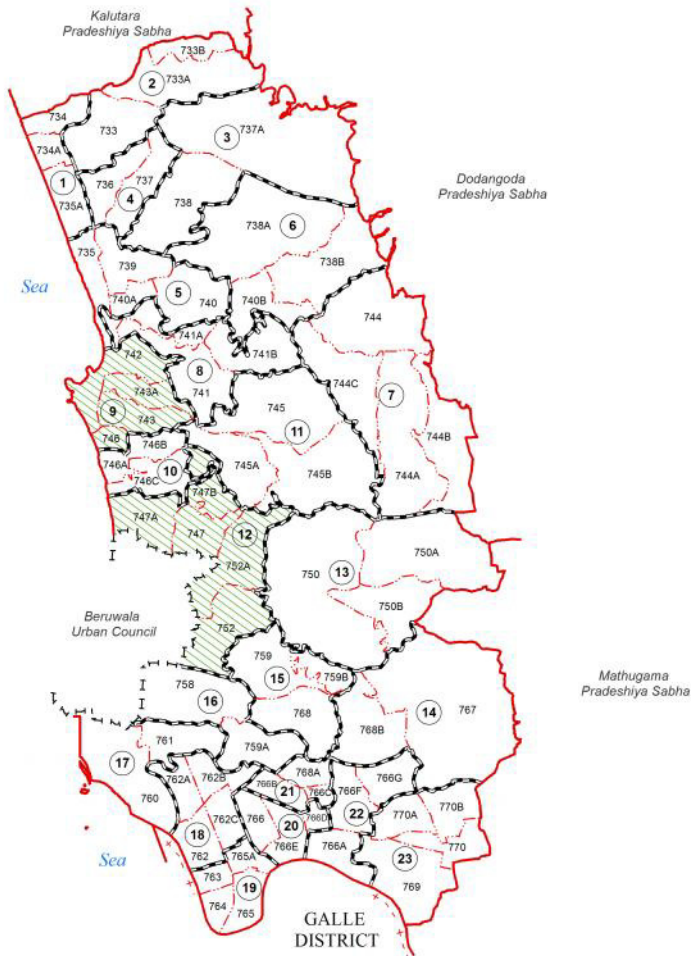

Ward Map of Beruwala Pradeshiya Sabha - Kalutara District

Ref. No : NDC / 03 / 13

WARD No	GN No	GN Name
1	734	Kuda Payagala North
	734A	Kuda Payagala South
	735A	Payagala North
	733	Malegoda
2	733A	Pambe
	733B	Marimulla
3	737A	Hirigodella
	738	Palayangoda
4	736	Pridiyamulla
	737	Viharakanda
	735	Mahe Payagala
	739	Mahagammedda
5	740	Pothuwila East
	740A	Pothuwila West
	738A	Wieragala
6	738B	Katukunundugahalanda East
	740B	Katukunundugahalanda West
	744	Halkandawila
7	744A	Duewoda
	744B	Yaugama
	744C	Kandagaheriya
	741	Diyalagoda
8	741A	Munshihagoda
	741B	Kapugoda
	742	Maggona West
	743	Maggona East
9	743A	Akkaramma
	746	Idirilgoda
	746A	Kuda Magalkanda
10	746B	Magalkanda North
	746C	Magalkanda South
	745	Munhena
11	745A	Kadungasmulla
	745B	Akkara Aswara
	747	Kanragoda
	747A	Marakkala wattle
12	747B	Bubulanda
	752	Ambepitiya
	750A	Pannia
	750	Walathara
13	750A	Badsagoda
	750B	Katesalokanda
14	767	Katawila
	768B	Malewangoda
	759	Pirihena
15	759B	Pirihena Colony
	768	Padagoda
	758	Hettimulla
16	759A	Galhena
	760	Moragalla
	761	Mulapitiya
	762	Kaluwamodara West
18	762A	Kaluwamodara North
	762B	Gammella
	762C	Kaluwamodara East
	763	Ganegama
19	764	Aluhgama West
	765	Aluhgama East
	765A	Seerawatte
	766	Dharga Town
20	766D	Kadryawattala
	766E	Gangaditara
	766B	Alakadipitiya
21	766C	Pathirajagoda
	768A	Welipitiya
	766A	Dharga Town East
22	766F	Malewana
	766C	Adikaragoda
	769	Warapitiya
23	770	Kotapitiya
	770A	Nakandilagoda
	770B	Danwattagoda

Prepared by Survey Department of Sri Lanka
 Data Source:
 National Delimitation Committee for Local Authorities - 2013 / 2016
 Ministry of Local Government and Provincial Councils

Scale - 1:60,000