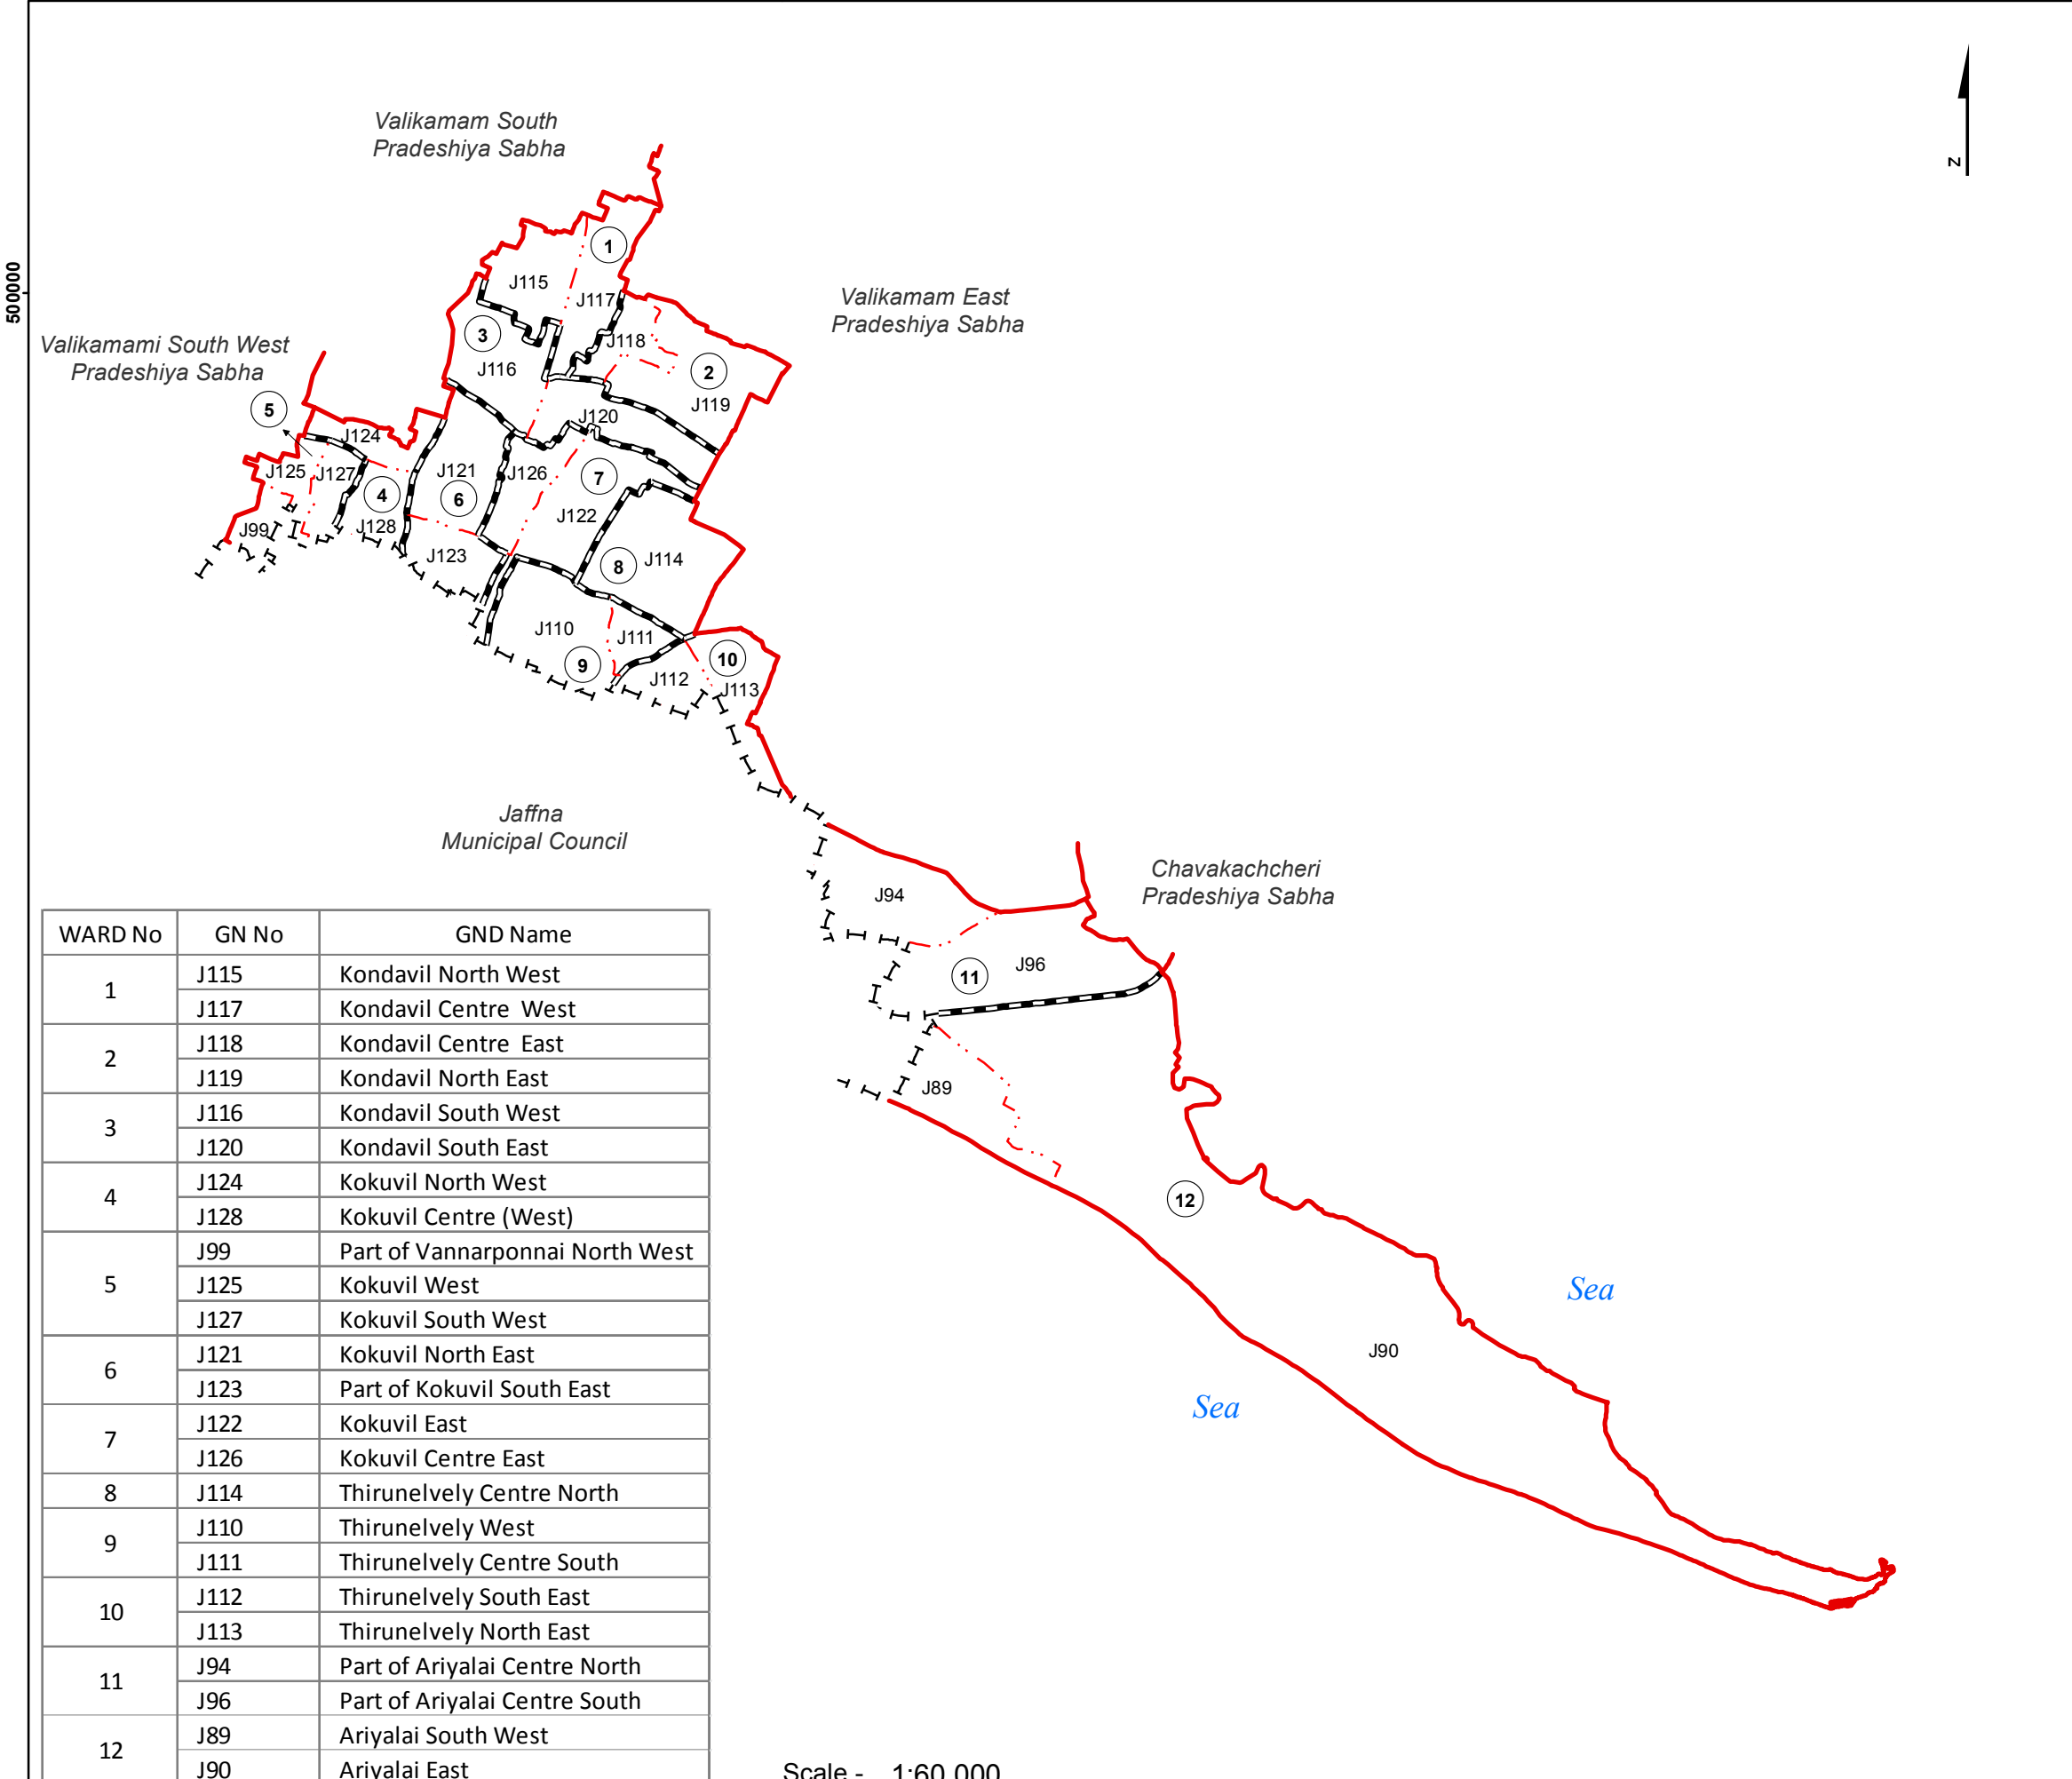

# Ward Map of Nallur Pradeshiya Sabha - Jaffna District

Ref. No : NDC / 10 / 17

WARD No	GN No	GND Name
1	J115	Kondavil North West
	J117	Kondavil Centre West
2	J118	Kondavil Centre East
	J119	Kondavil North East
3	J116	Kondavil South West
	J120	Kondavil South East
4	J124	Kokuvil North West
	J128	Kokuvil Centre (West)
5	J99	Part of Vannarponnai North West
	J125	Kokuvil West
	J127	Kokuvil South West
6	J121	Kokuvil North East
	J123	Part of Kokuvil South East
7	J122	Kokuvil East
	J126	Kokuvil Centre East
8	J114	Thirunelvely Centre North
	J110	Thirunelvely West
9	J111	Thirunelvely Centre South
	J112	Thirunelvely South East
10	J113	Thirunelvely North East
	J94	Part of Ariyalai Centre North
11	J96	Part of Ariyalai Centre South
	J89	Ariyalai South West
12	J90	Ariyalai East

Nallur Pradeshiya Sabha	
WARD No	WARD Name
1	Karaikal
2	Kondavil North
3	Kondavil East
4	Kokkuvil West
5	Keniyady
6	Kokkuvil Centre
7	Kokkuvil East
8	Thirunelvely Centre
9	Thirunelvely
10	Kalviyankadu South
11	Ariyalai East
12	Maniyamthoddam

**Legend**

- + - - + Province Boundary
- . + . + District Boundary
- . . - DS Boundary
- . . - GN Boundary
- - - ● Polling Division Boundary
- PS Boundary
- — — MC / UC Boundary
- — — Ward Boundary
- ▨ Multi Member Ward

Prepared by Survey Department of Sri Lanka

Data Source:  
National Delimitation Committee for Local Authorities - 2013 / 2016  
Ministry of Local Government and Provincial Councils

Scale - 1:60,000

120000