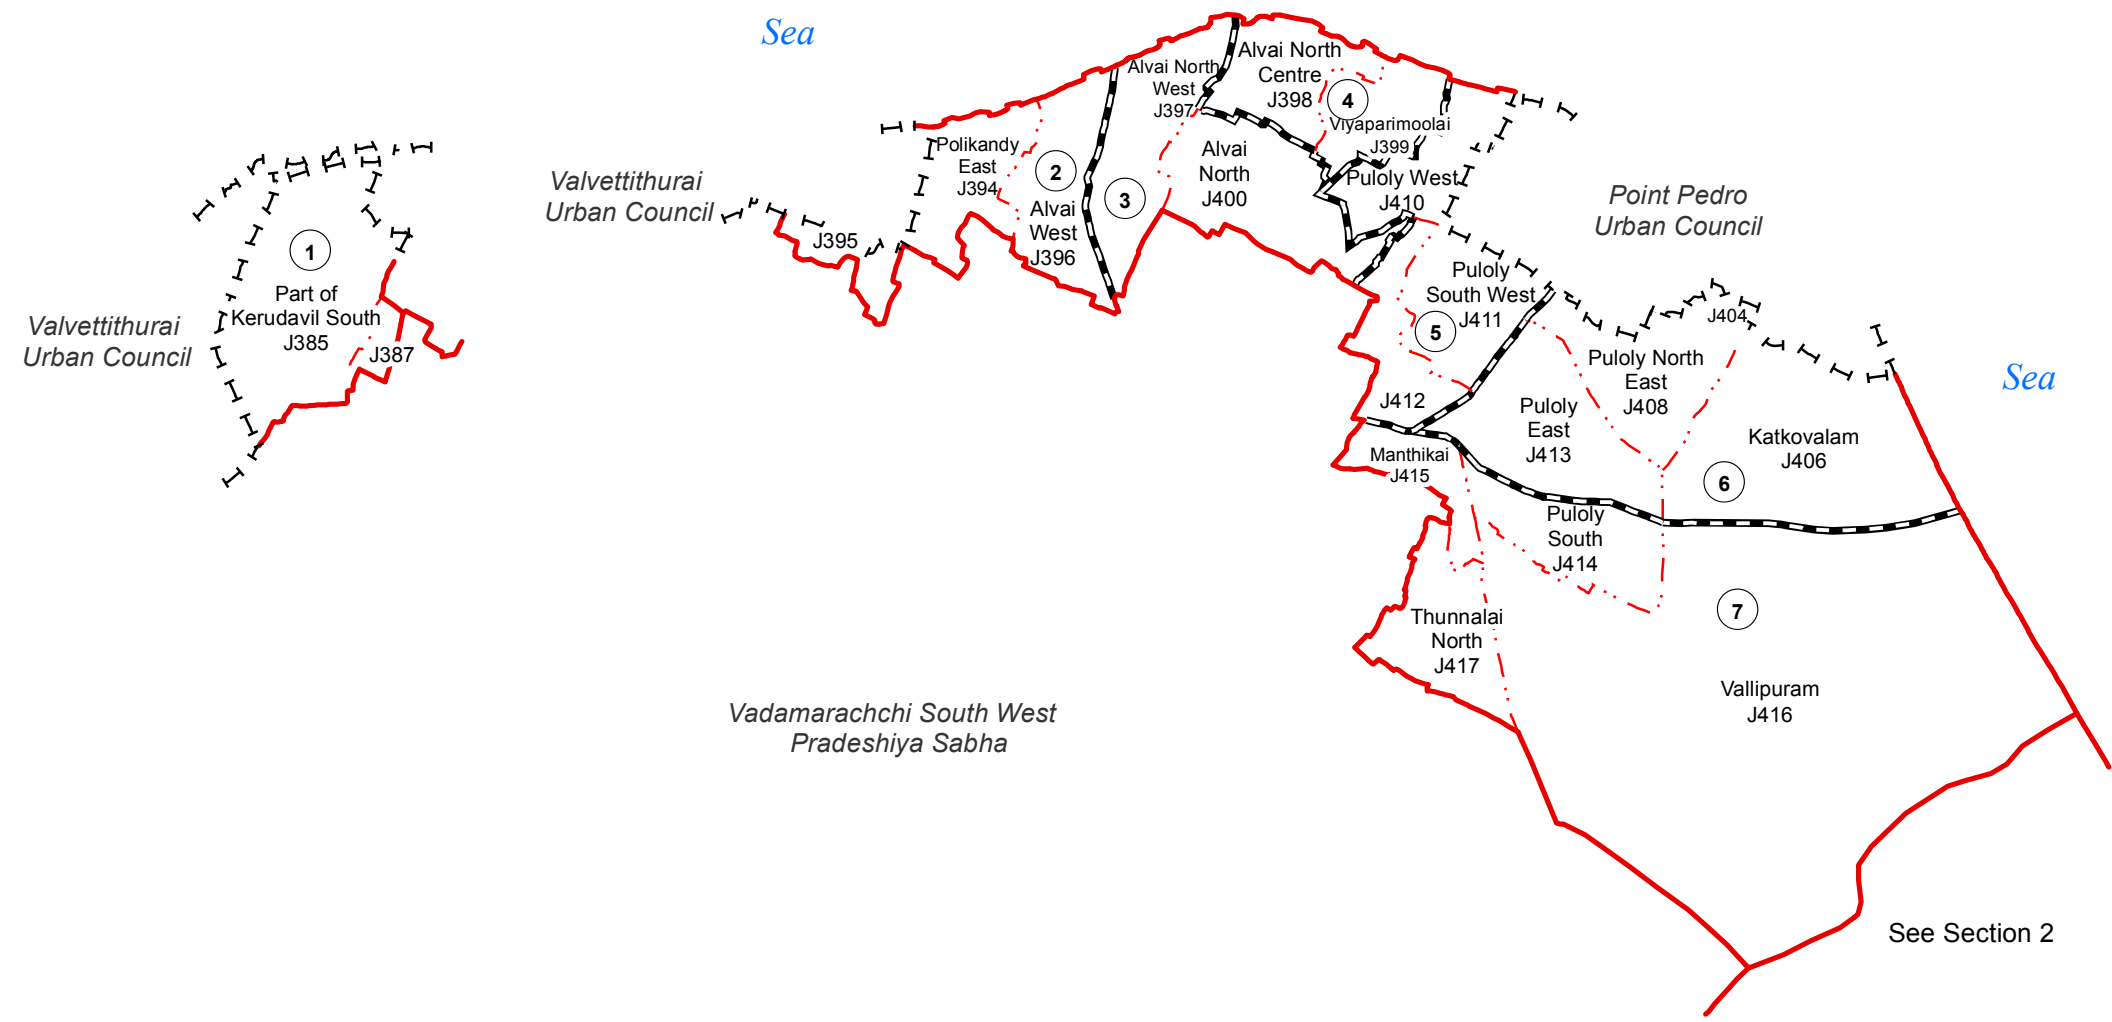

Ward Map of Point Pedro Pradeshiya Sabha - Jaffna District

Ref. No : NDC / 10 / 15

Point Pedro Pradeshiya Sabha	
WARD No	WARD Name
1	Kerudavil
2	Polikandy
3	Alvai North West
4	Viyaparimoolai
5	Puloly West
6	Puloly East
7	Vallipuram Kovil
8	Kudattanai
9	Nakarkovil
10	Maruthankeni
11	Udutturai
12	Mulliyan

GN No	GN Name
J387	- Part of Kerudavil East
J395	- Polikandy South
J404	- Part of Thumpalai
J412	- Puloly North West

Legend

- + - - + Province Boundary
- . + . + District Boundary
- . . - DS Boundary
- . . . GN Boundary
- — — — Polling Division Boundary
- — — — PS Boundary
- — — — MC / UC Boundary
- — — — Ward Boundary
- ▨▨▨▨ Multi Member Ward

Prepared by Survey Department of Sri Lanka
 Data Source:
 National Delimitation Committee for Local Authorities - 2013 / 2016
 Ministry of Local Government and Provincial Councils

Scale - 1:60,000