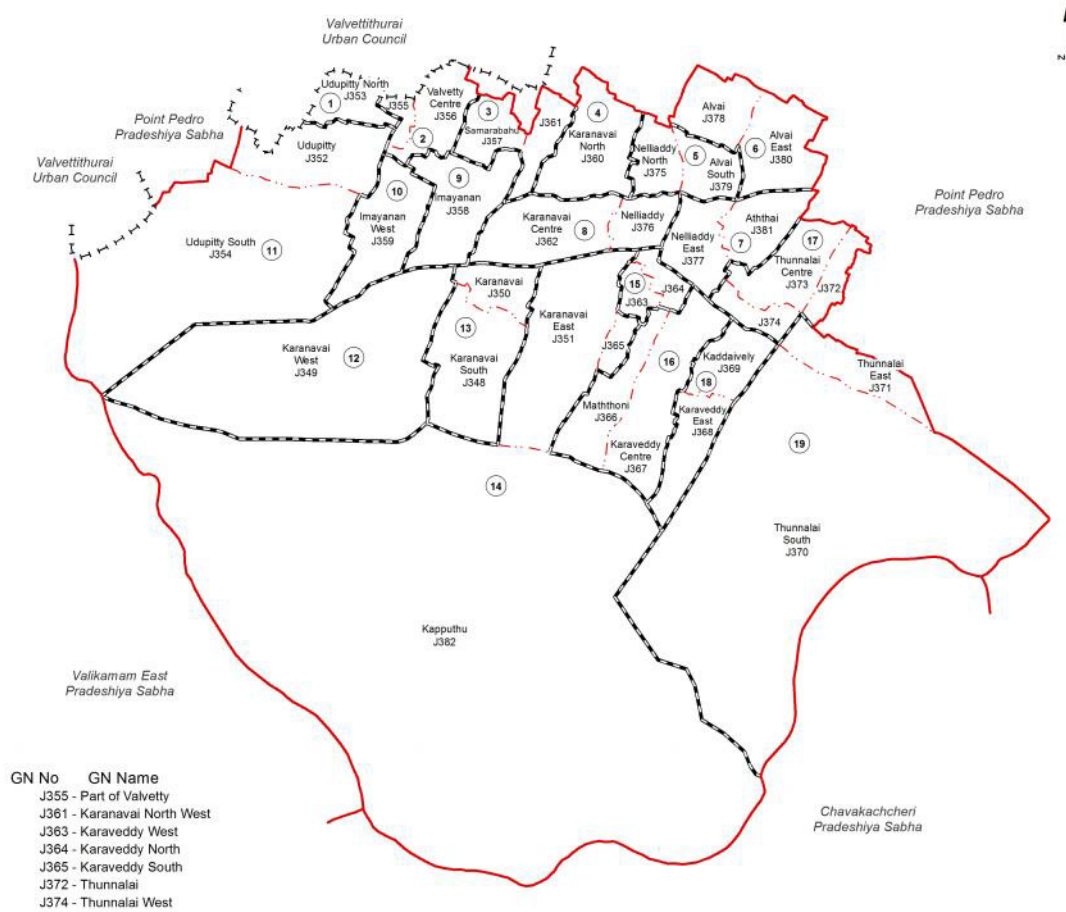

Ward Map of Vadamarachchi South West Pradeshiya Sabha - Jaffna District

Ref. No : NDC / 10 / 14

Vadamarachchi South West Pradeshiya Sabha

WARD No	WARD Name
1	Kambaramalai
2	Valvetty
3	Samarabahu
4	Navindil
5	Vathiry
6	Alvai
7	Aththai
8	Nelliaddy Town
9	Imayanan
10	Imayanan West
11	Udupitty
12	Kalluvan Mandan
13	Karanavai
14	Uchchil Kappudu
15	Karaveddy North & West
16	Karaveddy
17	Thunnalai
18	Kaddaively
19	Thunnalai South & East

Legend

- Province Boundary
- District Boundary
- DS Boundary
- GN Boundary
- Polling Division Boundary
- PS Boundary
- MC / UC Boundary
- Ward Boundary
- Multi Member Ward

Prepared by Survey Department of Sri Lanka
 Data Source:
 National Delimitation Committee for Local Authorities - 2013 / 2016
 Ministry of Local Government and Provincial Councils

GN No	GN Name
J355	- Part of Valvetty
J361	- Karanavai North West
J363	- Karaveddy West
J364	- Karaveddy North
J365	- Karaveddy South
J372	- Thunnalai
J374	- Thunnalai West

Scale - 1:50,000

140000

5000000