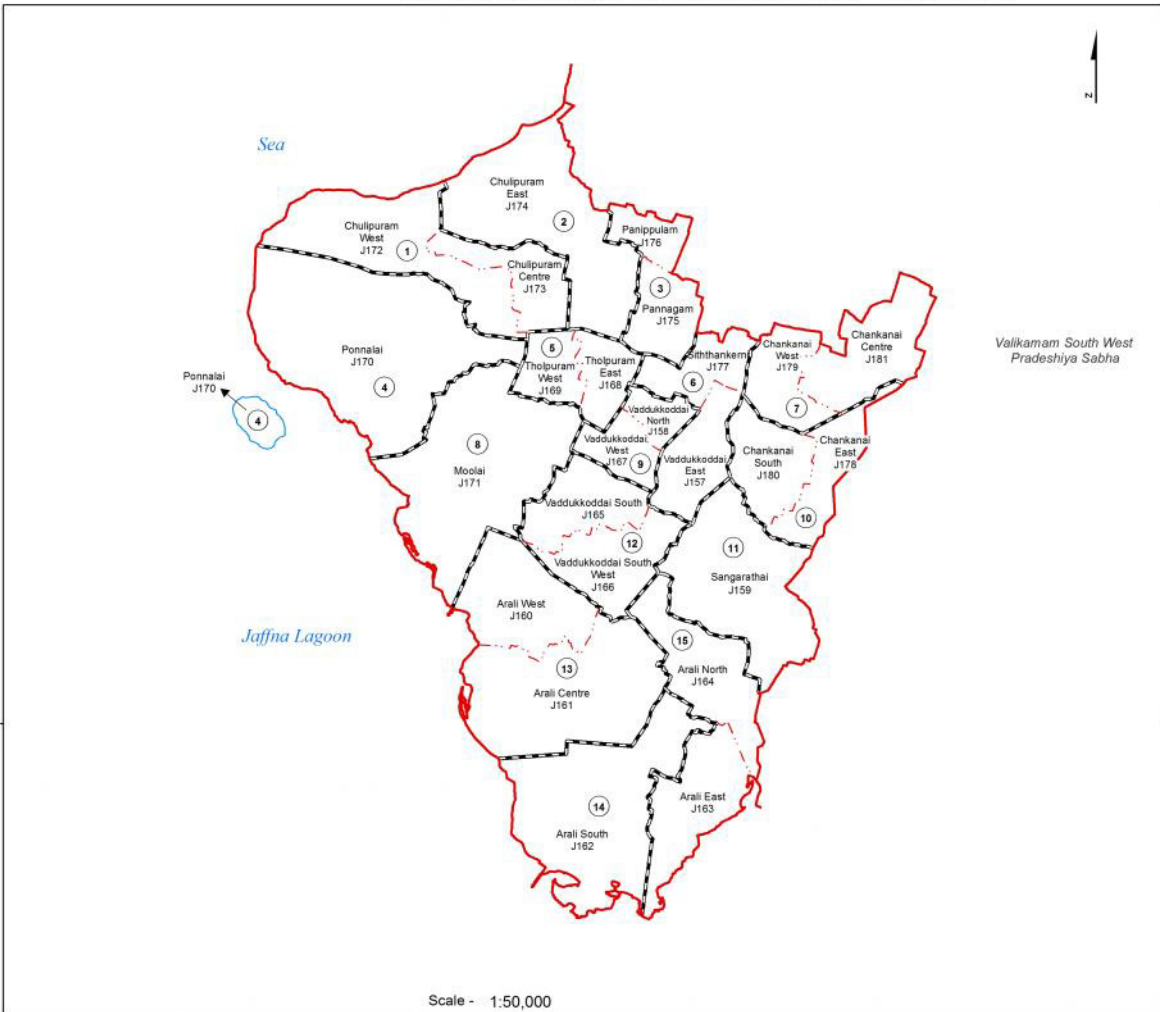

Ward Map of Valikamam West Pradeshiya Sabha - Jaffna District

Ref. No : NDC / 10 / 09

Valikamam West Pradeshiya Sabha	
WARD No	WARD Name
1	Chulipuram West and Chulipuram Centre
2	Chulipuram East
3	Pannagam-Panippulam
4	Ponnalai
5	Tholpuram
6	Vaddukkoddai East-Sithankerni
7	Chankanal West and Chankanal Centre
8	Moolai
9	Vaddukkoddai North and West
10	Chankanal East and South
11	Sangarathal
12	Vaddukkoddai South and South West
13	Arali Centre and Arali West
14	Arali South
15	Arali East and North

**Legend**

- Province Boundary
- District Boundary
- DS Boundary
- GN Boundary
- Polling Division Boundary
- PS Boundary
- MC / UC Boundary
- Ward Boundary
- Multi Member Ward

Prepared by Survey Department of Sri Lanka  
 Data Source: National Delimitation Committee for Local Authorities - 2013 / 2016  
 Ministry of Local Government and Provincial Councils

Scale - 1:50,000

5000000