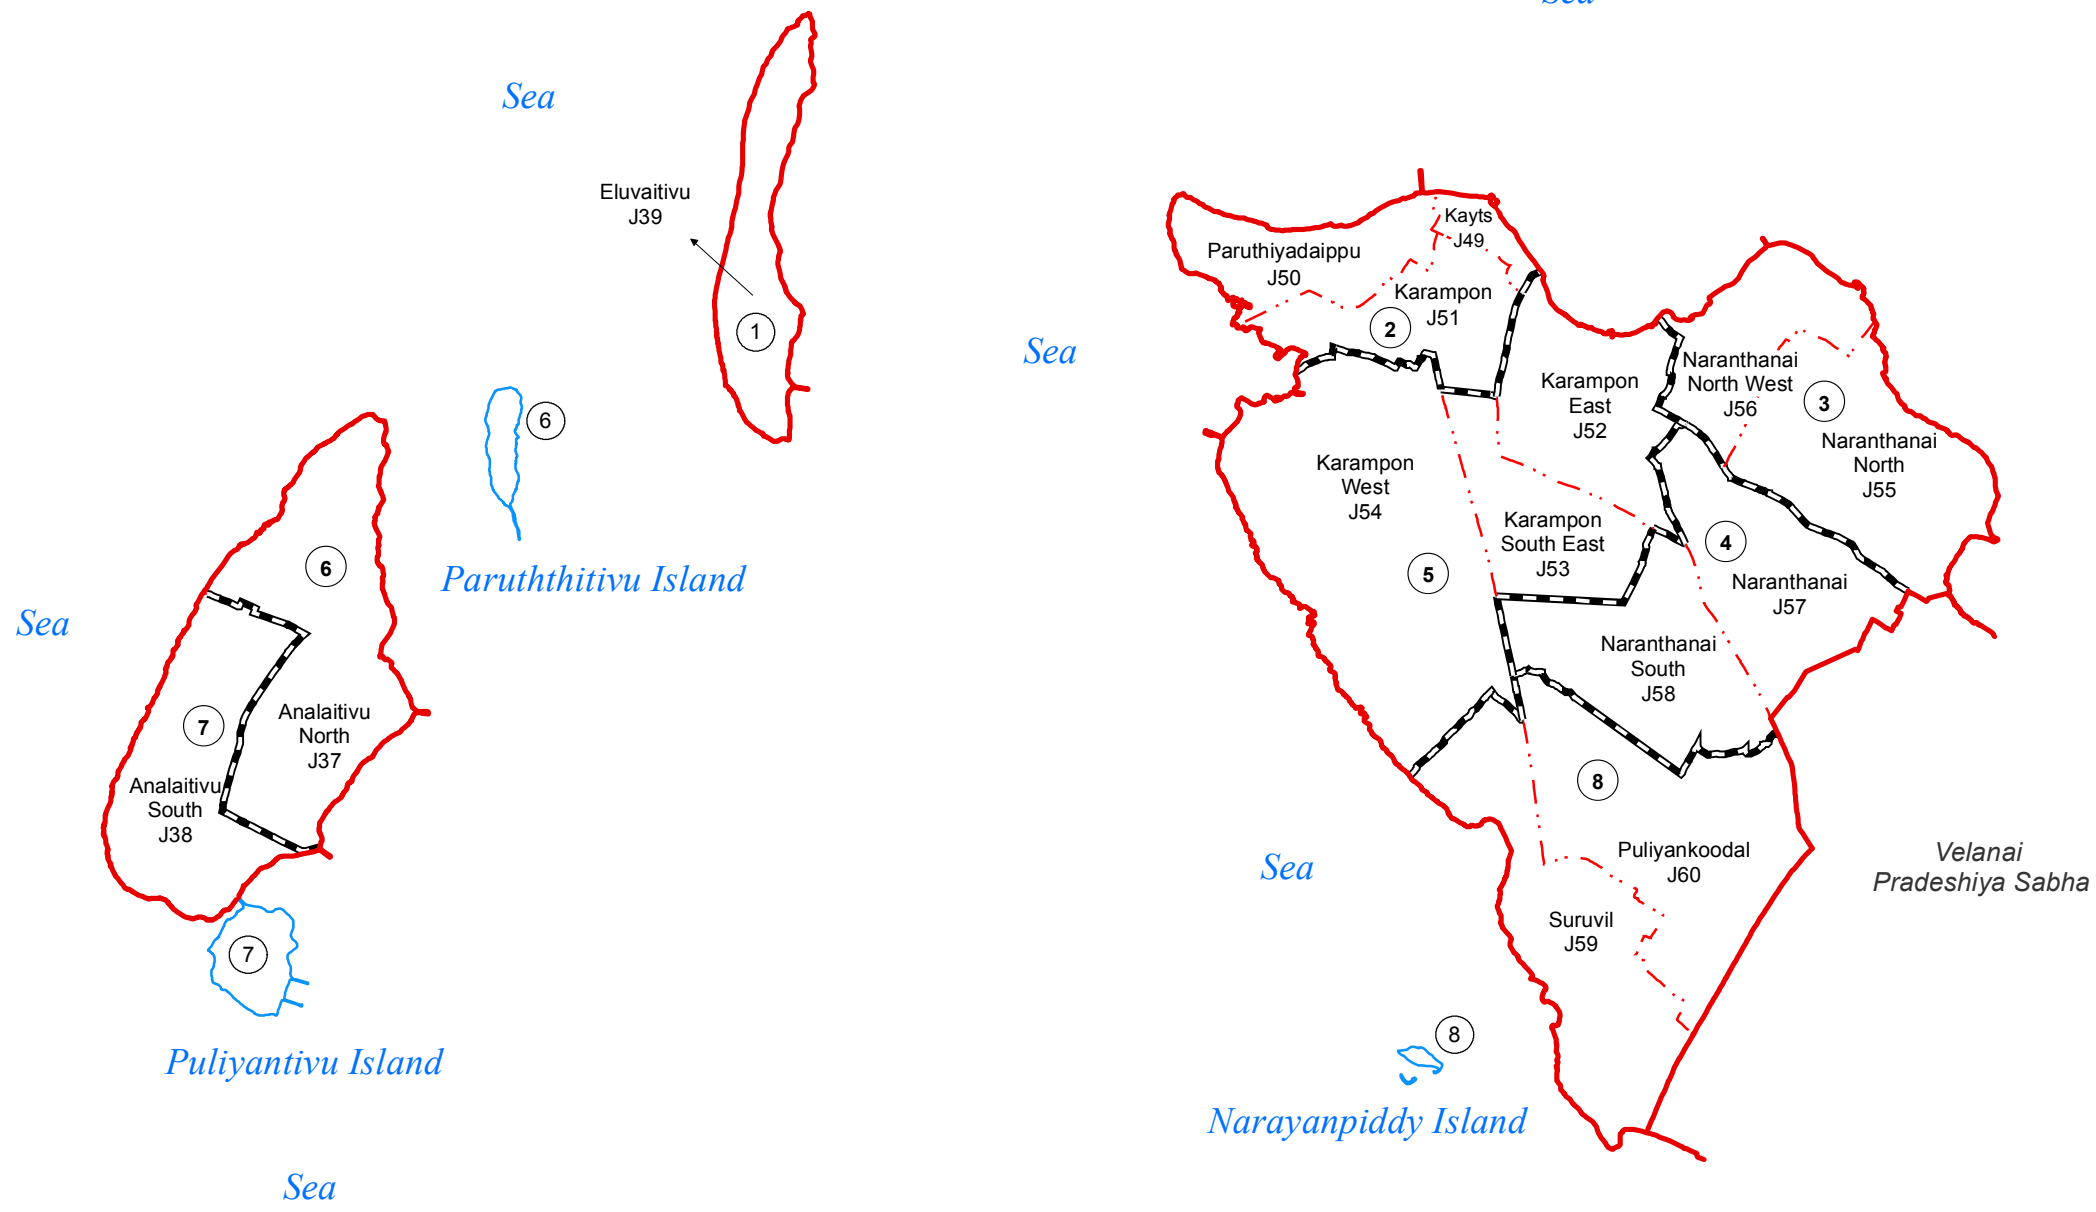

Kayts PS

500000

Kayts Pradeshiya Sabha	
WARD No	WARD Name
1	Eluvaitivu
2	Kayts
3	Naranthanai North
4	Naranthanai South
5	Karampon
6	Analaitivu North
7	Analaitivu South
8	Puliyanakoodal

Legend

- + - - + Province Boundary
- . + . + . District Boundary
- . . - . DS Boundary
- . - . - GN Boundary
- - - - - Polling Division Boundary
- PS Boundary
- — — MC / UC Boundary
- — — Ward Boundary
- ▨ Multi Member Ward

Prepared by Survey Department of Sri Lanka

Data Source:
National Delimitation Committee for Local Authorities - 2013 / 2016
Ministry of Local Government and Provincial Councils

Scale - 1:60,000

100000