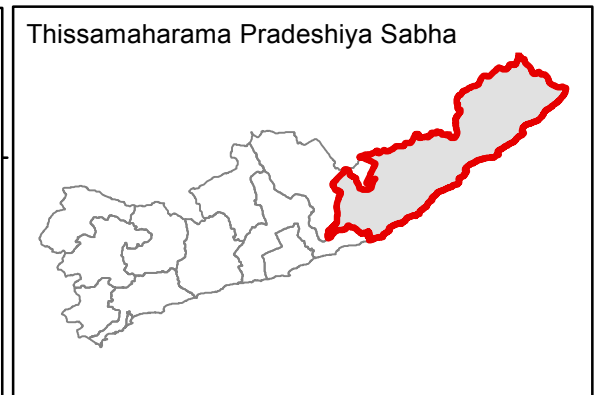

Ward Map of Thissamaharama Pradeshiya Sabha - Hambantota District

Ref. No : NDC / 09 / 09

WARD No	GN No	GN Name
1	29	Pannagamuwa
	32	Ellagala
	34	Molakepoopathana
	35	Randunuwatta
2	30	Dambewelena
	31	Anjaligala
	39	Sandungama
	40	Vijithapura
	41	Ekamuthugama
3	33	Mahindapura
	36	Polgahawelena
	37	Debarawewa
4	38	Gemunupura
	2	Medawelena
	4	Gangasiripura
	5	Rohanapura
5	6	Senapura
	3	Kachcheriyagama
	10	Sandagiripura
6	11	Mahasenpura
	42	Kawanthissapura
	43	Joolpallama
7	44	Weerahela
	19	Kirinda
8	14	Uddhakandara
	15	Yodhakandiya
	16	Welipothewala
9	13	Ranakeliya
	18	Viharamahadevipura
10	17	Halmillawa
	20	Magama
	21	Andaragasyaya
	23	Konwelena
11	1	Tissamaharama
	8	Shuddha Nagaraya
	12	Gotabhayapura
12	7	Rubberwatta
	9	Rathnelumwalayaya
	22	Nedigamvila
	25	Uduvila
13	24	Wijayapura
	26	Saliyapura
	27	Gonagamuwa
	28	Thissapura

Thissamaharama Pradeshiya Sabha	
WARD No	WARD Name
1	Pannagamuwa
2	Vijithapura
3	Debarawewa
4	Gangasiripura
5	Mahasenpura
6	Kawanthissapura
7	Kirinda
8	Yodhakandiya
9	Ranakeliya
10	Magama
11	Thissamaharama
12	Nedigamvila
13	Thissapura