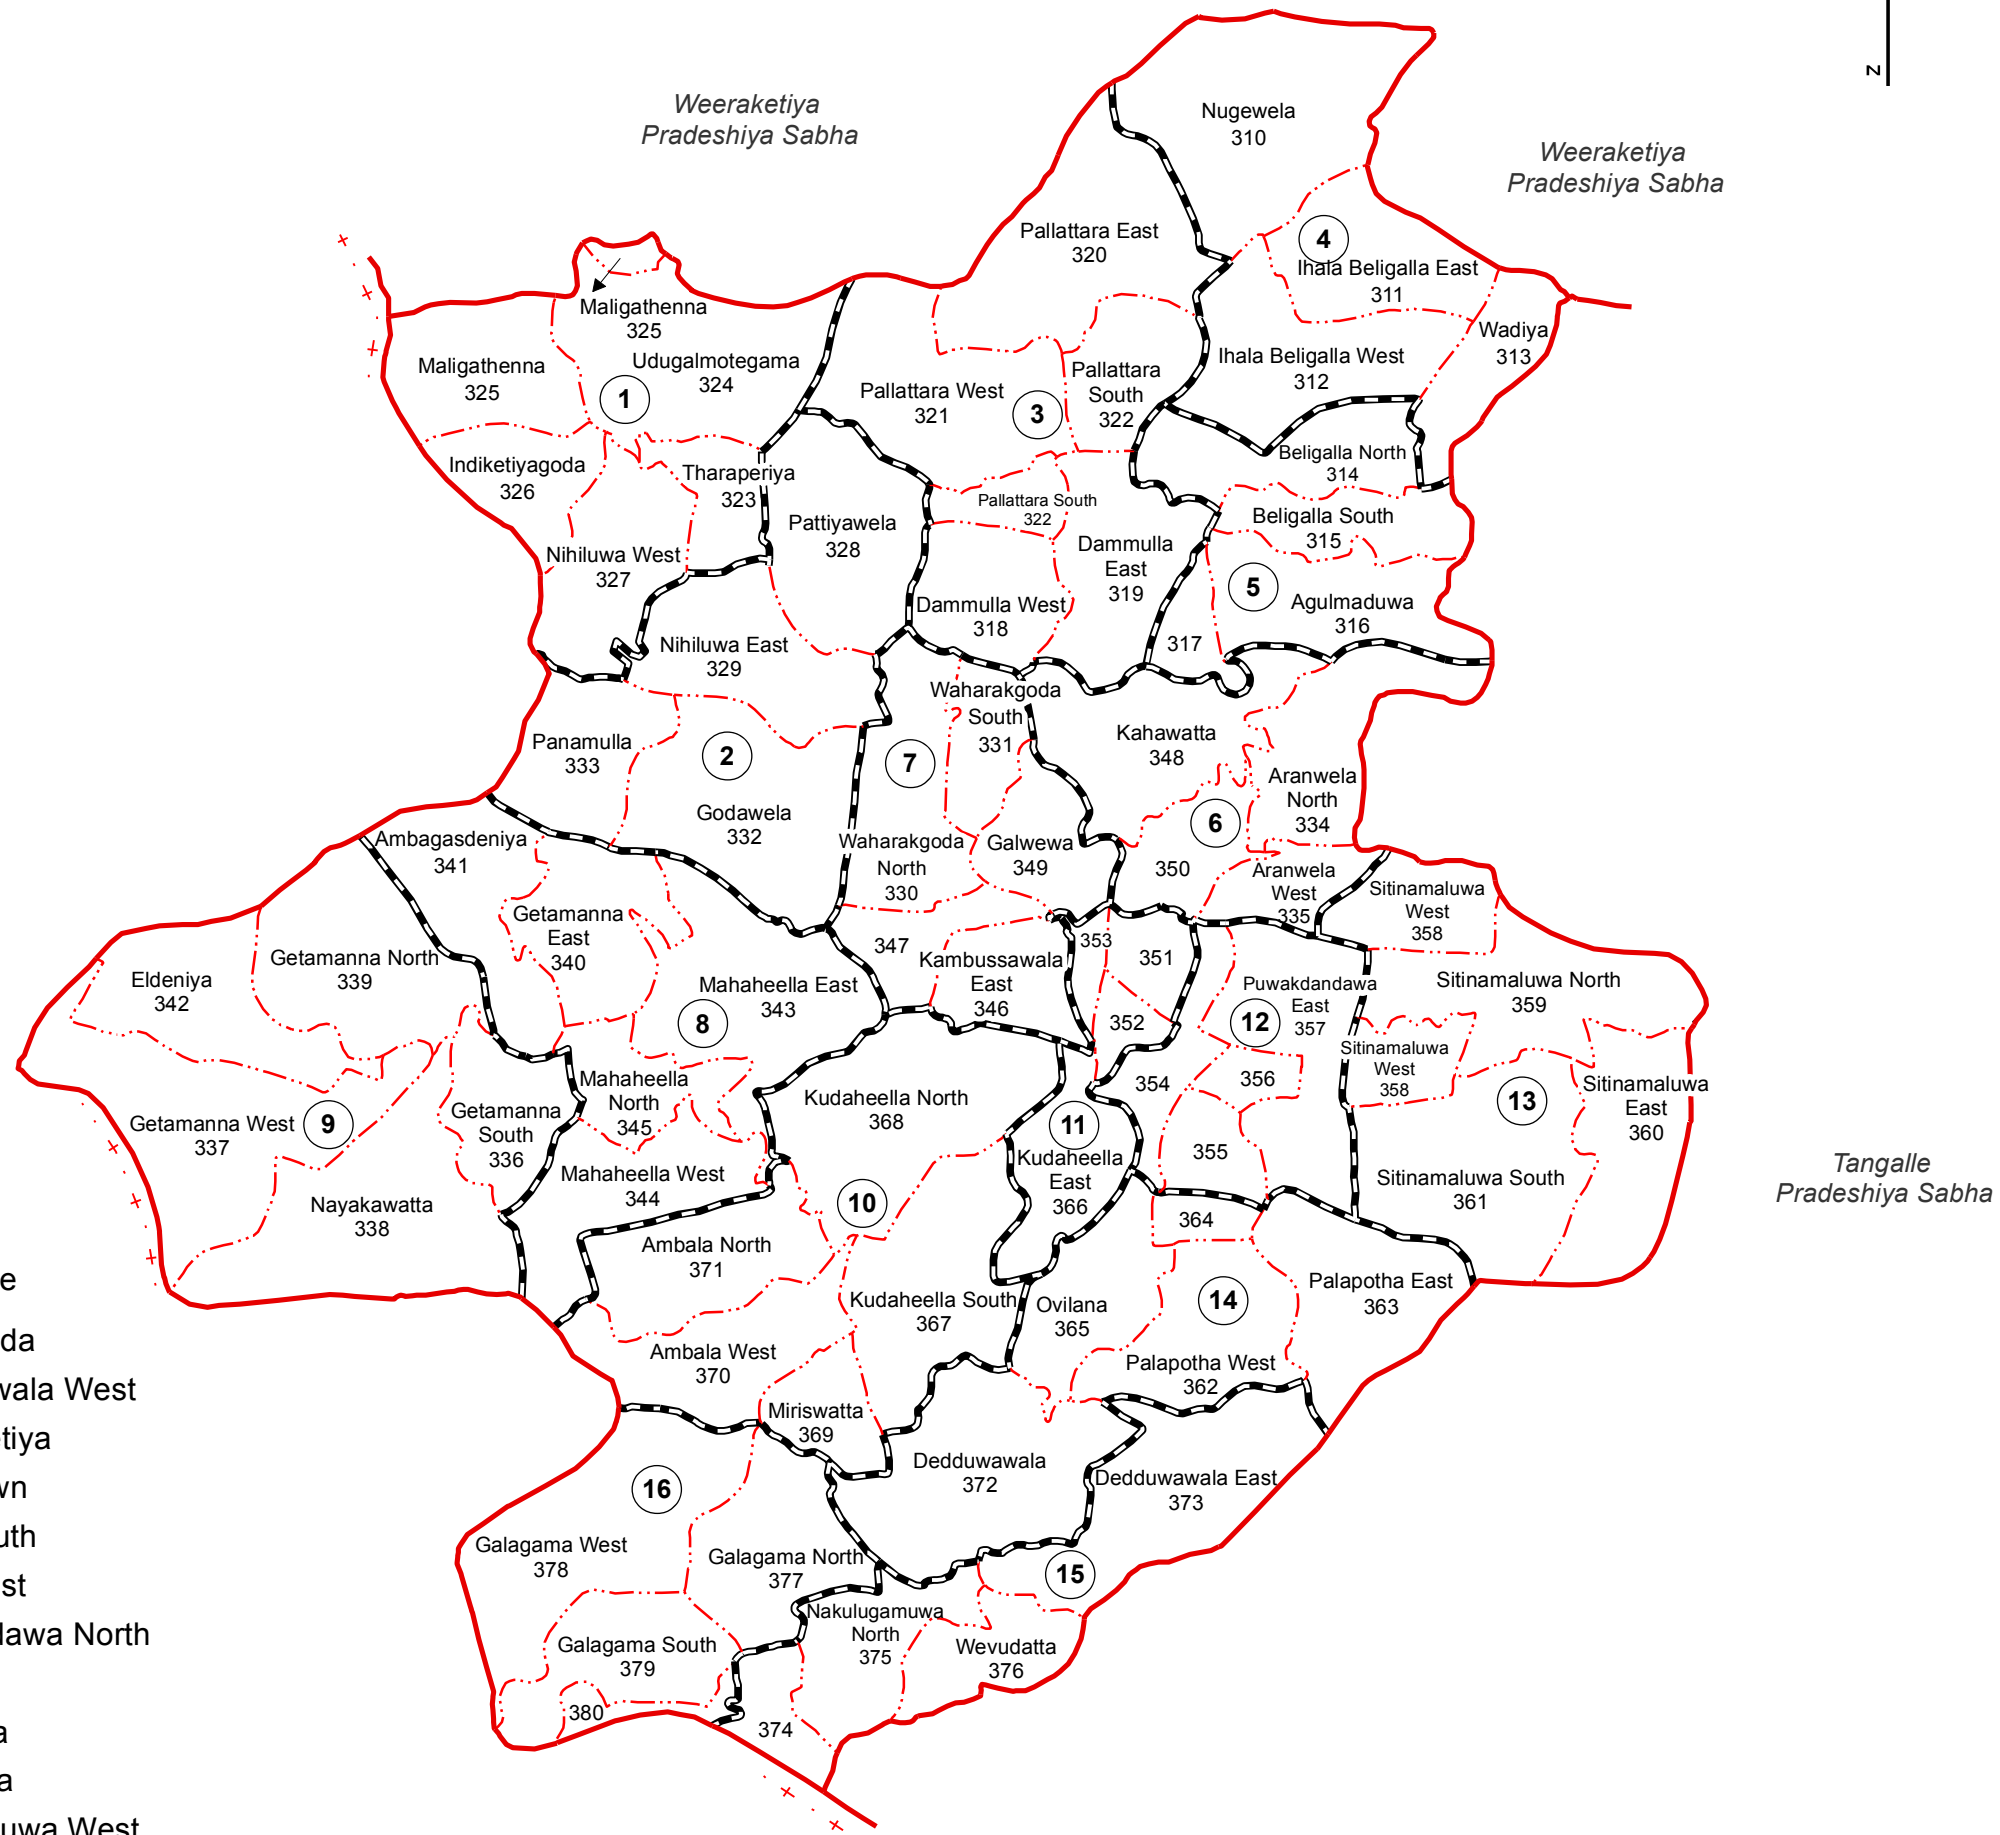

Ward Map of Beliatta Pradeshiya Sabha - Hambantota District

Ref. No : NDC / 09 / 05

Beliatta Pradeshiya Sabha

Beliatta Pradeshiya Sabha

WARD No	WARD Name
1	Tharaperiya
2	Nihiluwa
3	Dammulla
4	Ihala Beligalla
5	Agulmaduwa
6	Aranwela
7	Waharakgoda
8	Mahaheella
9	Getamanna
10	Kudaheella
11	Beliatta
12	Puwakdandawa
13	Sitinamaluwa
14	Palapotha
15	Nakulugamuwa
16	Galagama

GN No	GN Name
317	- Kosgahagoda
347	- Kambussawala West
350	- Karambakeitiya
351	- Beliatta Town
352	- Beliatta South
353	- Beliatta West
354	- Puwakdandawa North
355	- Medagoda
356	- Pahalagoda
364	- Mihindupura
374	- Nakulugamuwa West
380	- Galagama East

Legend

	Province Boundary
	District Boundary
	DS Boundary
	GN Boundary
	Polling Division Boundary
	PS Boundary
	MC / UC Boundary
	Ward Boundary
	Multi Member Ward

Prepared by Survey Department of Sri Lanka

Data Source:
 National Delimitation Committee for Local Authorities - 2013/2016
 Ministry of Local Government and Provincial Councils

Scale - 1:60,000

190000

95000

MATARA DISTRICT

Tangalle Pradeshiya Sabha