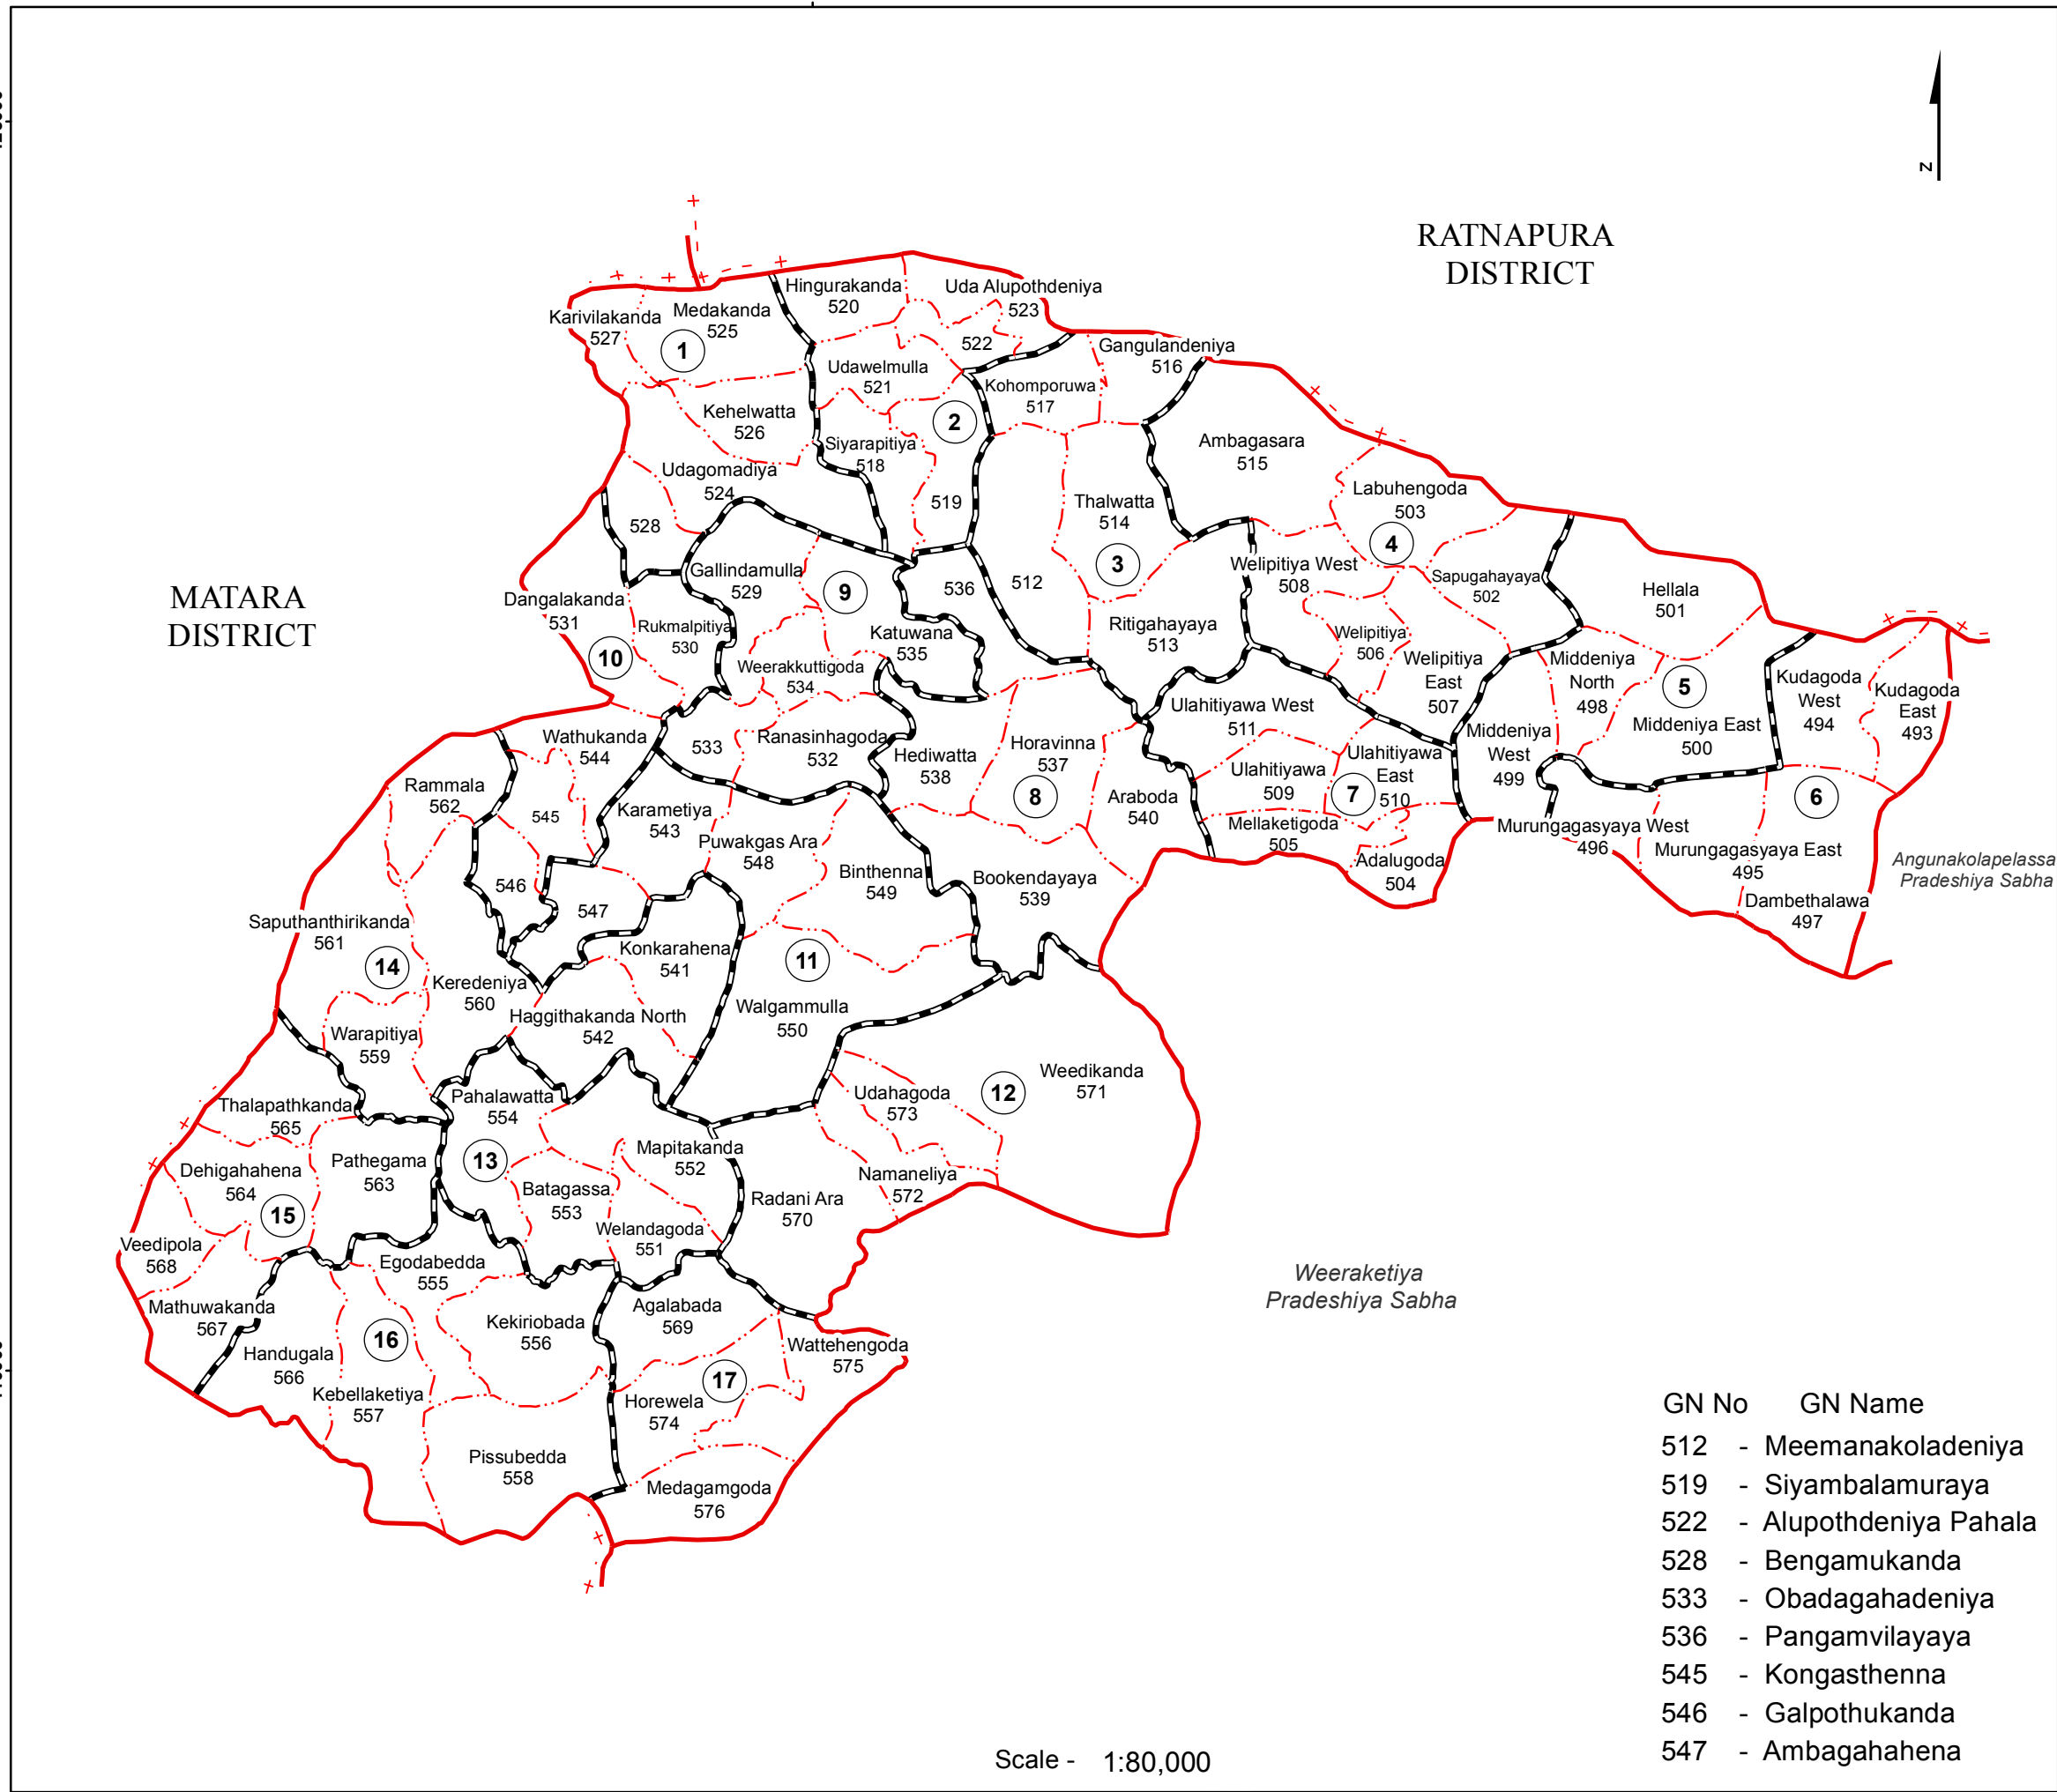

# Ward Map of Katuwana Pradeshiya Sabha - Hambantota District

Ref. No : NDC / 09 / 04

125000

Katuwana Pradeshiya Sabha	
WARD No	WARD Name
1	Gomadiya
2	Siyarapitiya
3	Ritigahayaya
4	Welipitiya
5	Middeniya
6	Murungagasyaya
7	Ulahitiyawa
8	Horavinna
9	Katuwana
10	Wathukanda
11	Walgammulla
12	Namaneliya
13	Welandagoda
14	Warapitiya
15	Dehigahahena
16	Kekiriobada
17	Horewela

- GN No GN Name
- 512 - Meemanakoladeniya
  - 519 - Siyambalamuraya
  - 522 - Alupothdeniya Pahala
  - 528 - Bengamukanda
  - 533 - Obadagahadeniya
  - 536 - Pangamvilayaya
  - 545 - Kongasthenna
  - 546 - Galpothukanda
  - 547 - Ambagahahena

**Legend**

- + - - - + Province Boundary
- . + . + . District Boundary
- . - . - DS Boundary
- - - - - GN Boundary
- - - - - Polling Division Boundary
- — — — — PS Boundary
- — — — — MC / UC Boundary
- — — — — Ward Boundary
- ▨▨▨▨ Multi Member Ward

Prepared by Survey Department of Sri Lanka

Data Source:  
National Delimitation Committee for Local Authorities - 2013/2016  
Ministry of Local Government and Provincial Councils

Scale - 1:80,000

190000