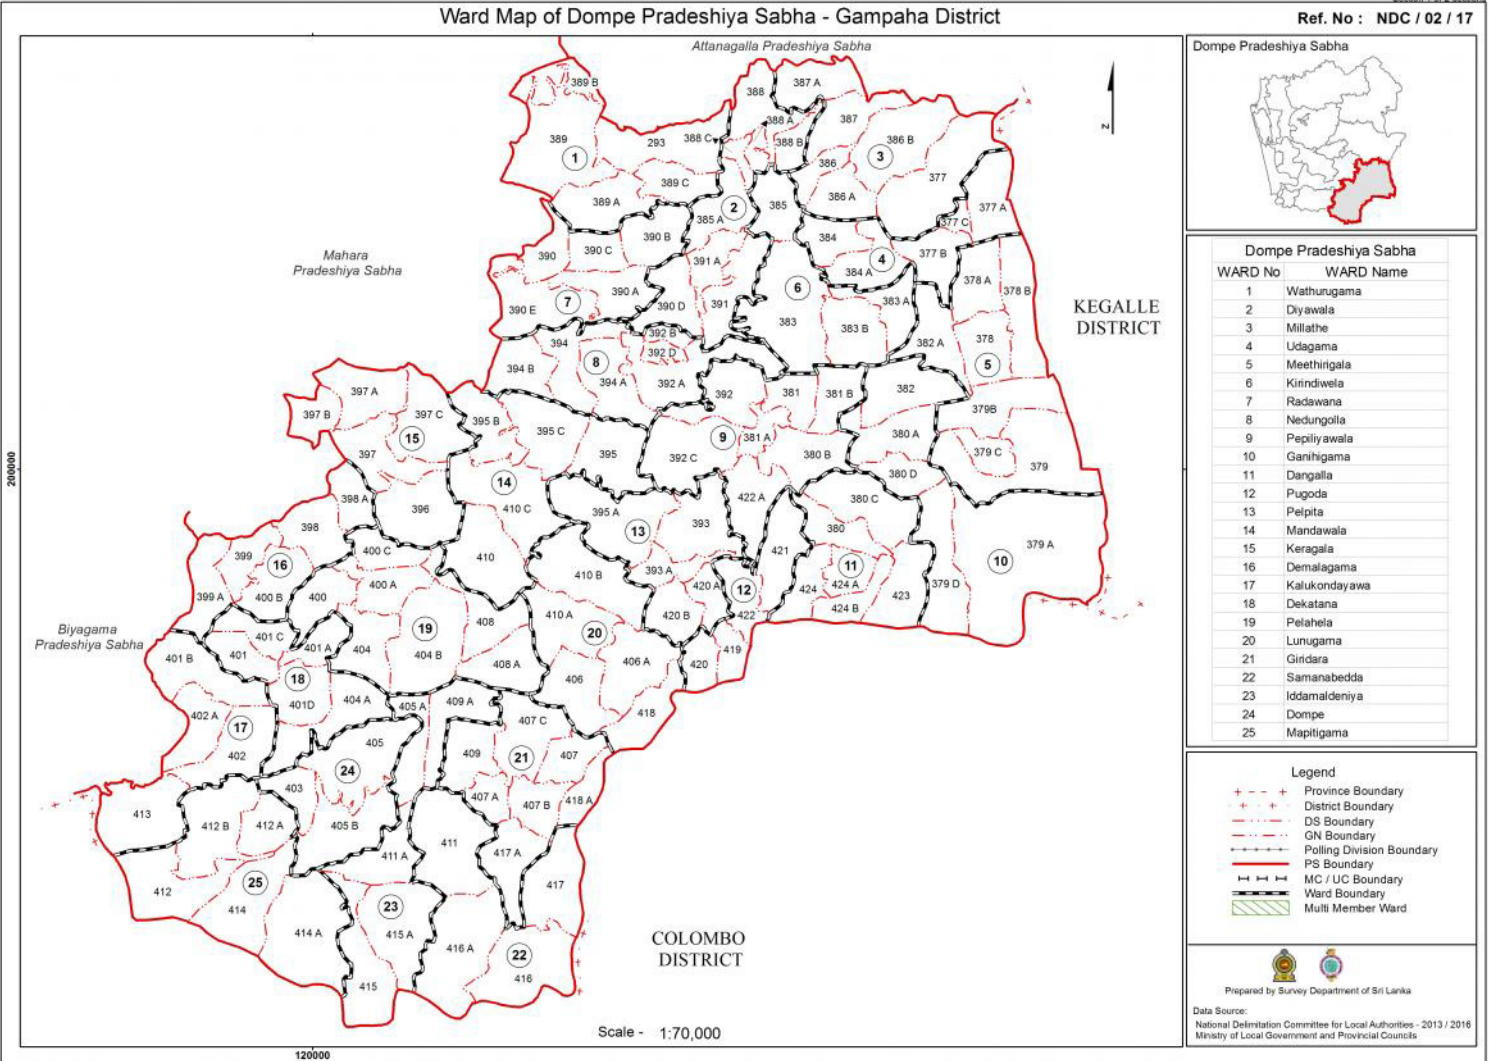

Ward Map of Dompe Pradeshiya Sabha - Gampaha District

Ref. No : NDC / 02 / 17

Dompe Pradeshiya Sabha	
WARD No	WARD Name
1	Wathurugama
2	Diyawala
3	Millathe
4	Udagama
5	Meethirigala
6	Kirindiwela
7	Radawana
8	Nedungolla
9	Pepiliyawala
10	Ganihigama
11	Dangalla
12	Pugoda
13	Pelpta
14	Mandawala
15	Keragala
16	Demalagama
17	Kalukondayawa
18	Dekatana
19	Pelaha
20	Lunugama
21	Girdara
22	Samanabedda
23	Iddamaldeniya
24	Dompe
25	Mapitigama

Legend	
---+---+---	Province Boundary
---+---	District Boundary
---+---	DS Boundary
---+---	GN Boundary
---+---	Polling Division Boundary
---+---	PS Boundary
---+---	MC / UC Boundary
---+---	Ward Boundary
---+---	Multi Member Ward

Prepared by Survey Department of Sri Lanka
 Data Source:
 National Delimitation Committee for Local Authorities - 2013 / 2016
 Ministry of Local Government and Provincial Councils

200000

120000

Scale - 1:70,000