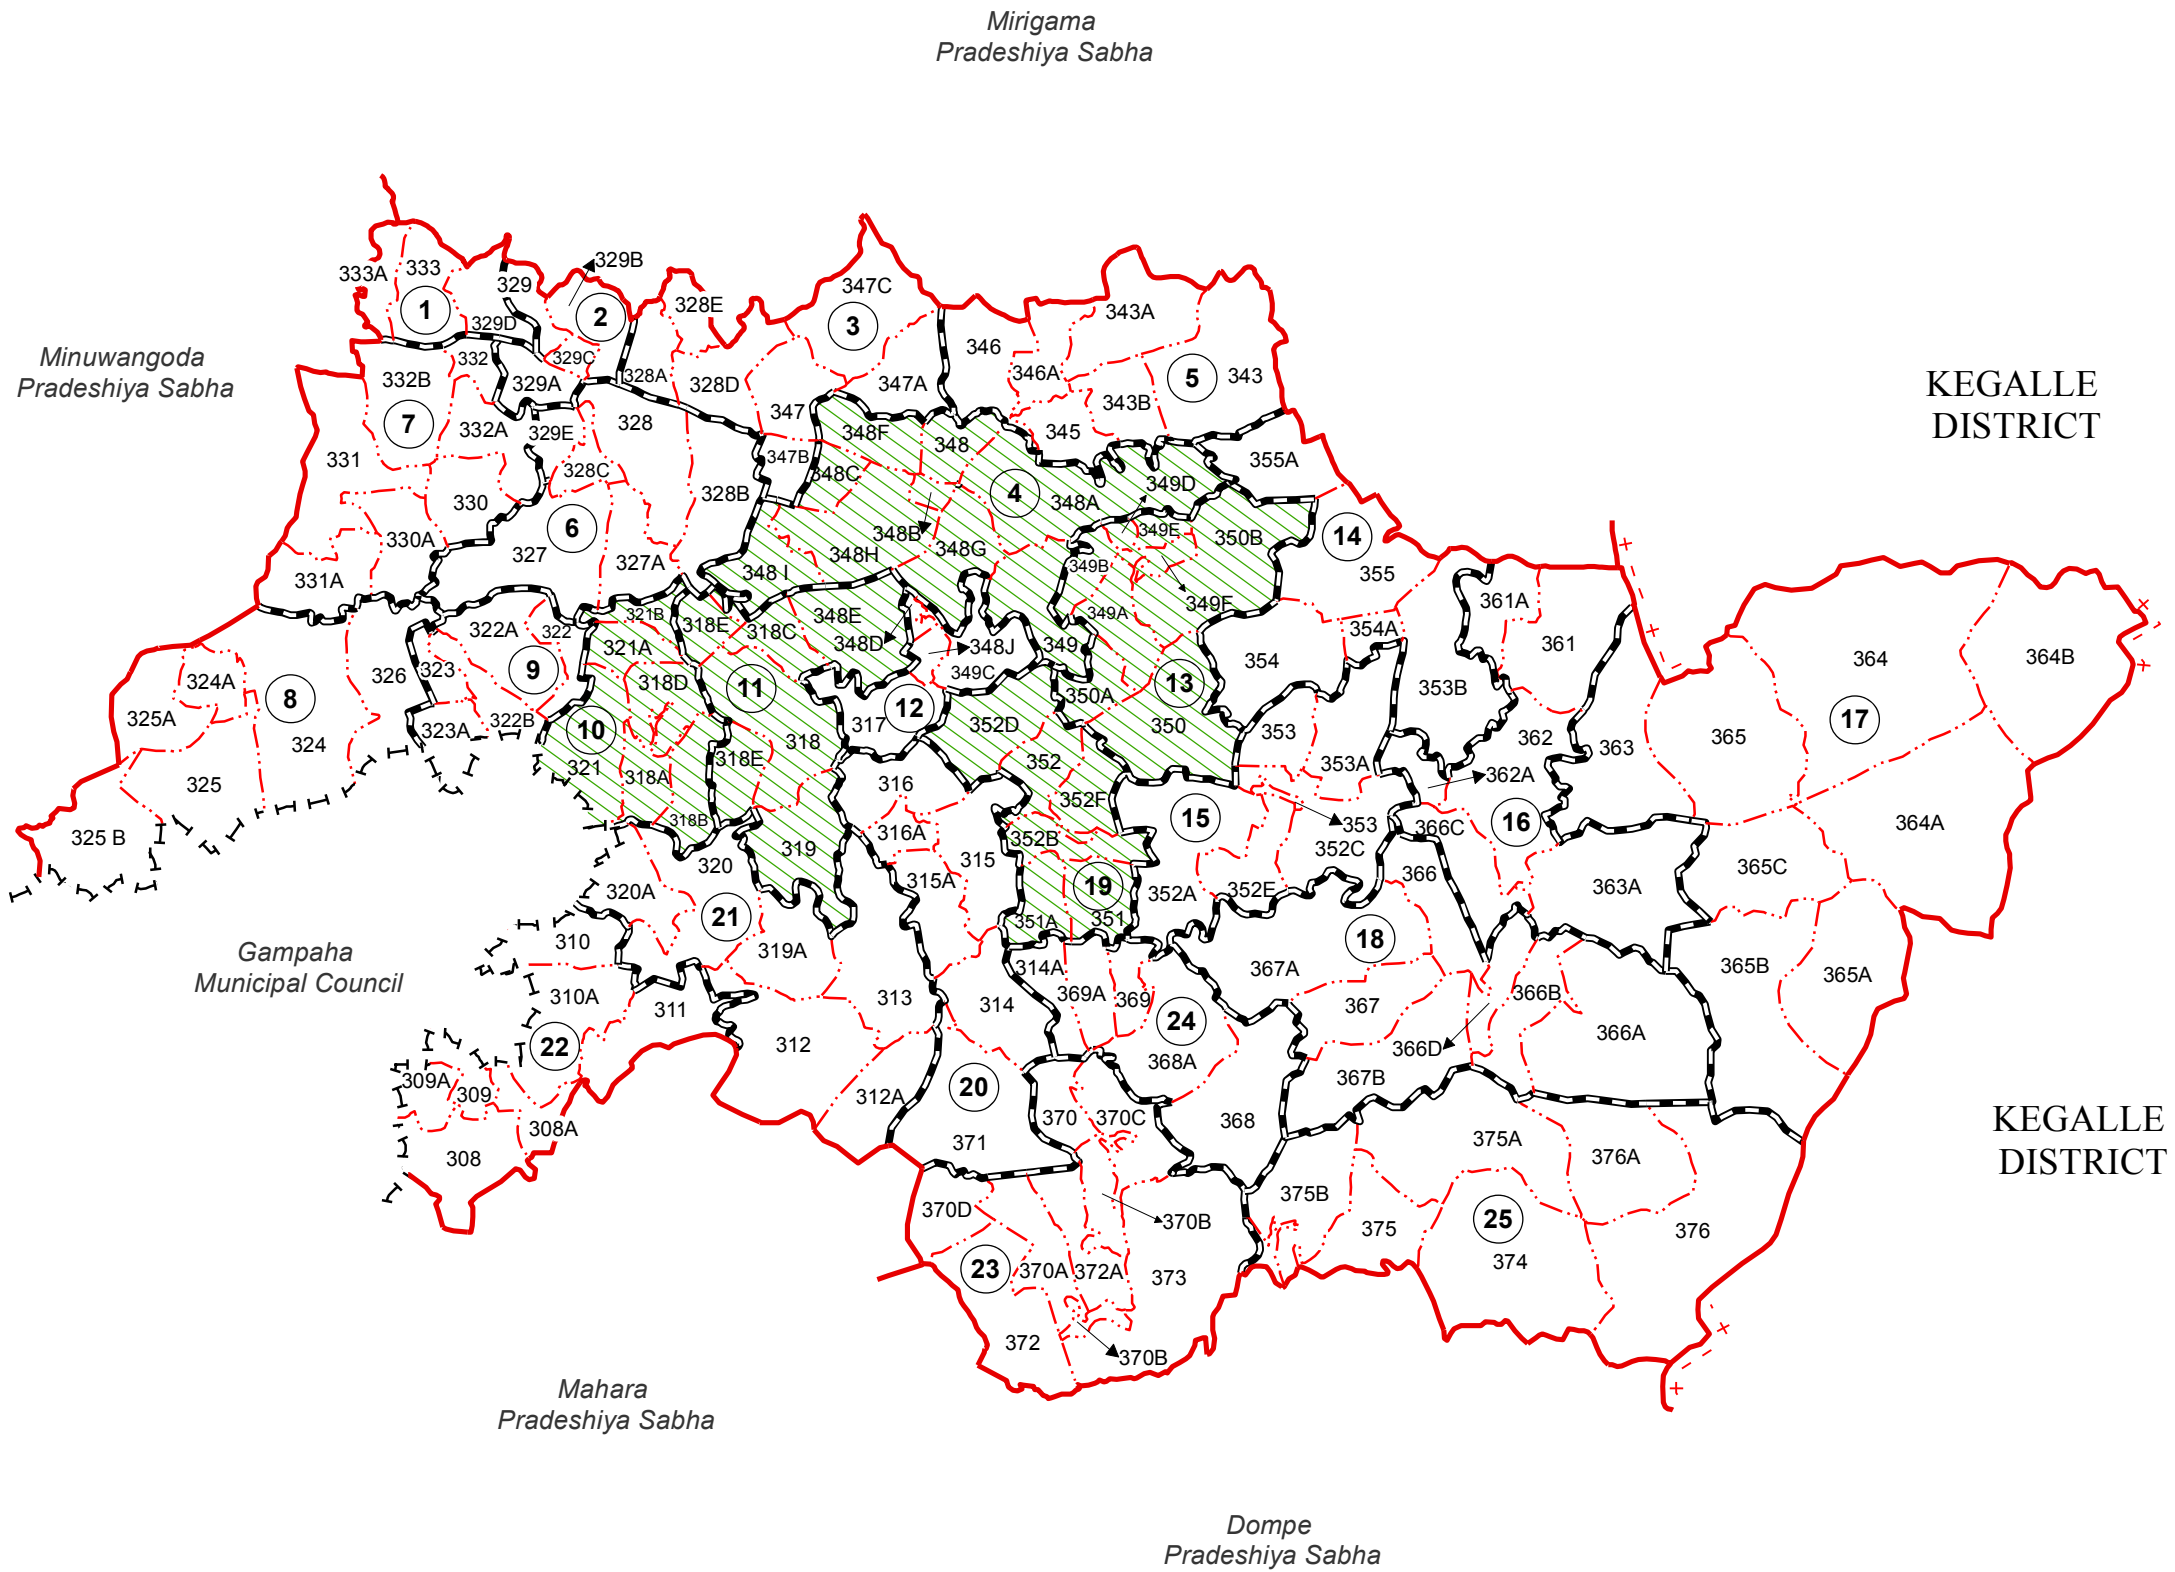

Ward Map of Attanagalla Pradeshiya Sabha - Gampaha District

Ref. No : NDC / 02 / 13

Attanagalla Pradeshiya Sabha	
WARD No	WARD Name
1	Eluwapitiya
2	Veyangoda
3	Udammitha Thalasmote
4	Nittambuwa
5	Parana Veyangoda
6	Dadagamuwa
7	Magalegoda
8	Bemmulla
9	Raniswala
10	Katuwasgoda
11	Thihariya
12	Kaththota
13	Ranpokunagama
14	Ellakkala
15	Attanagalla
16	Palkumbura
17	Alawala
18	Urapola
19	Mathalana
20	Ogodapola
21	Bonegala
22	Koskandawala
23	Paranagama
24	Walgammulla
25	Bopagama

Legend

- + - - + Province Boundary
- + - + District Boundary
- DS Boundary
- - - - GN Boundary
- - - - Polling Division Boundary
- PS Boundary
- - - - MC / UC Boundary
- Ward Boundary
- Multi Member Ward

Prepared by Survey Department of Sri Lanka
 Data Source:
 National Delimitation Committee for Local Authorities - 2013 / 2013
 Ministry of Local Government and Provincial Councils

Scale - 1:80,000

120000