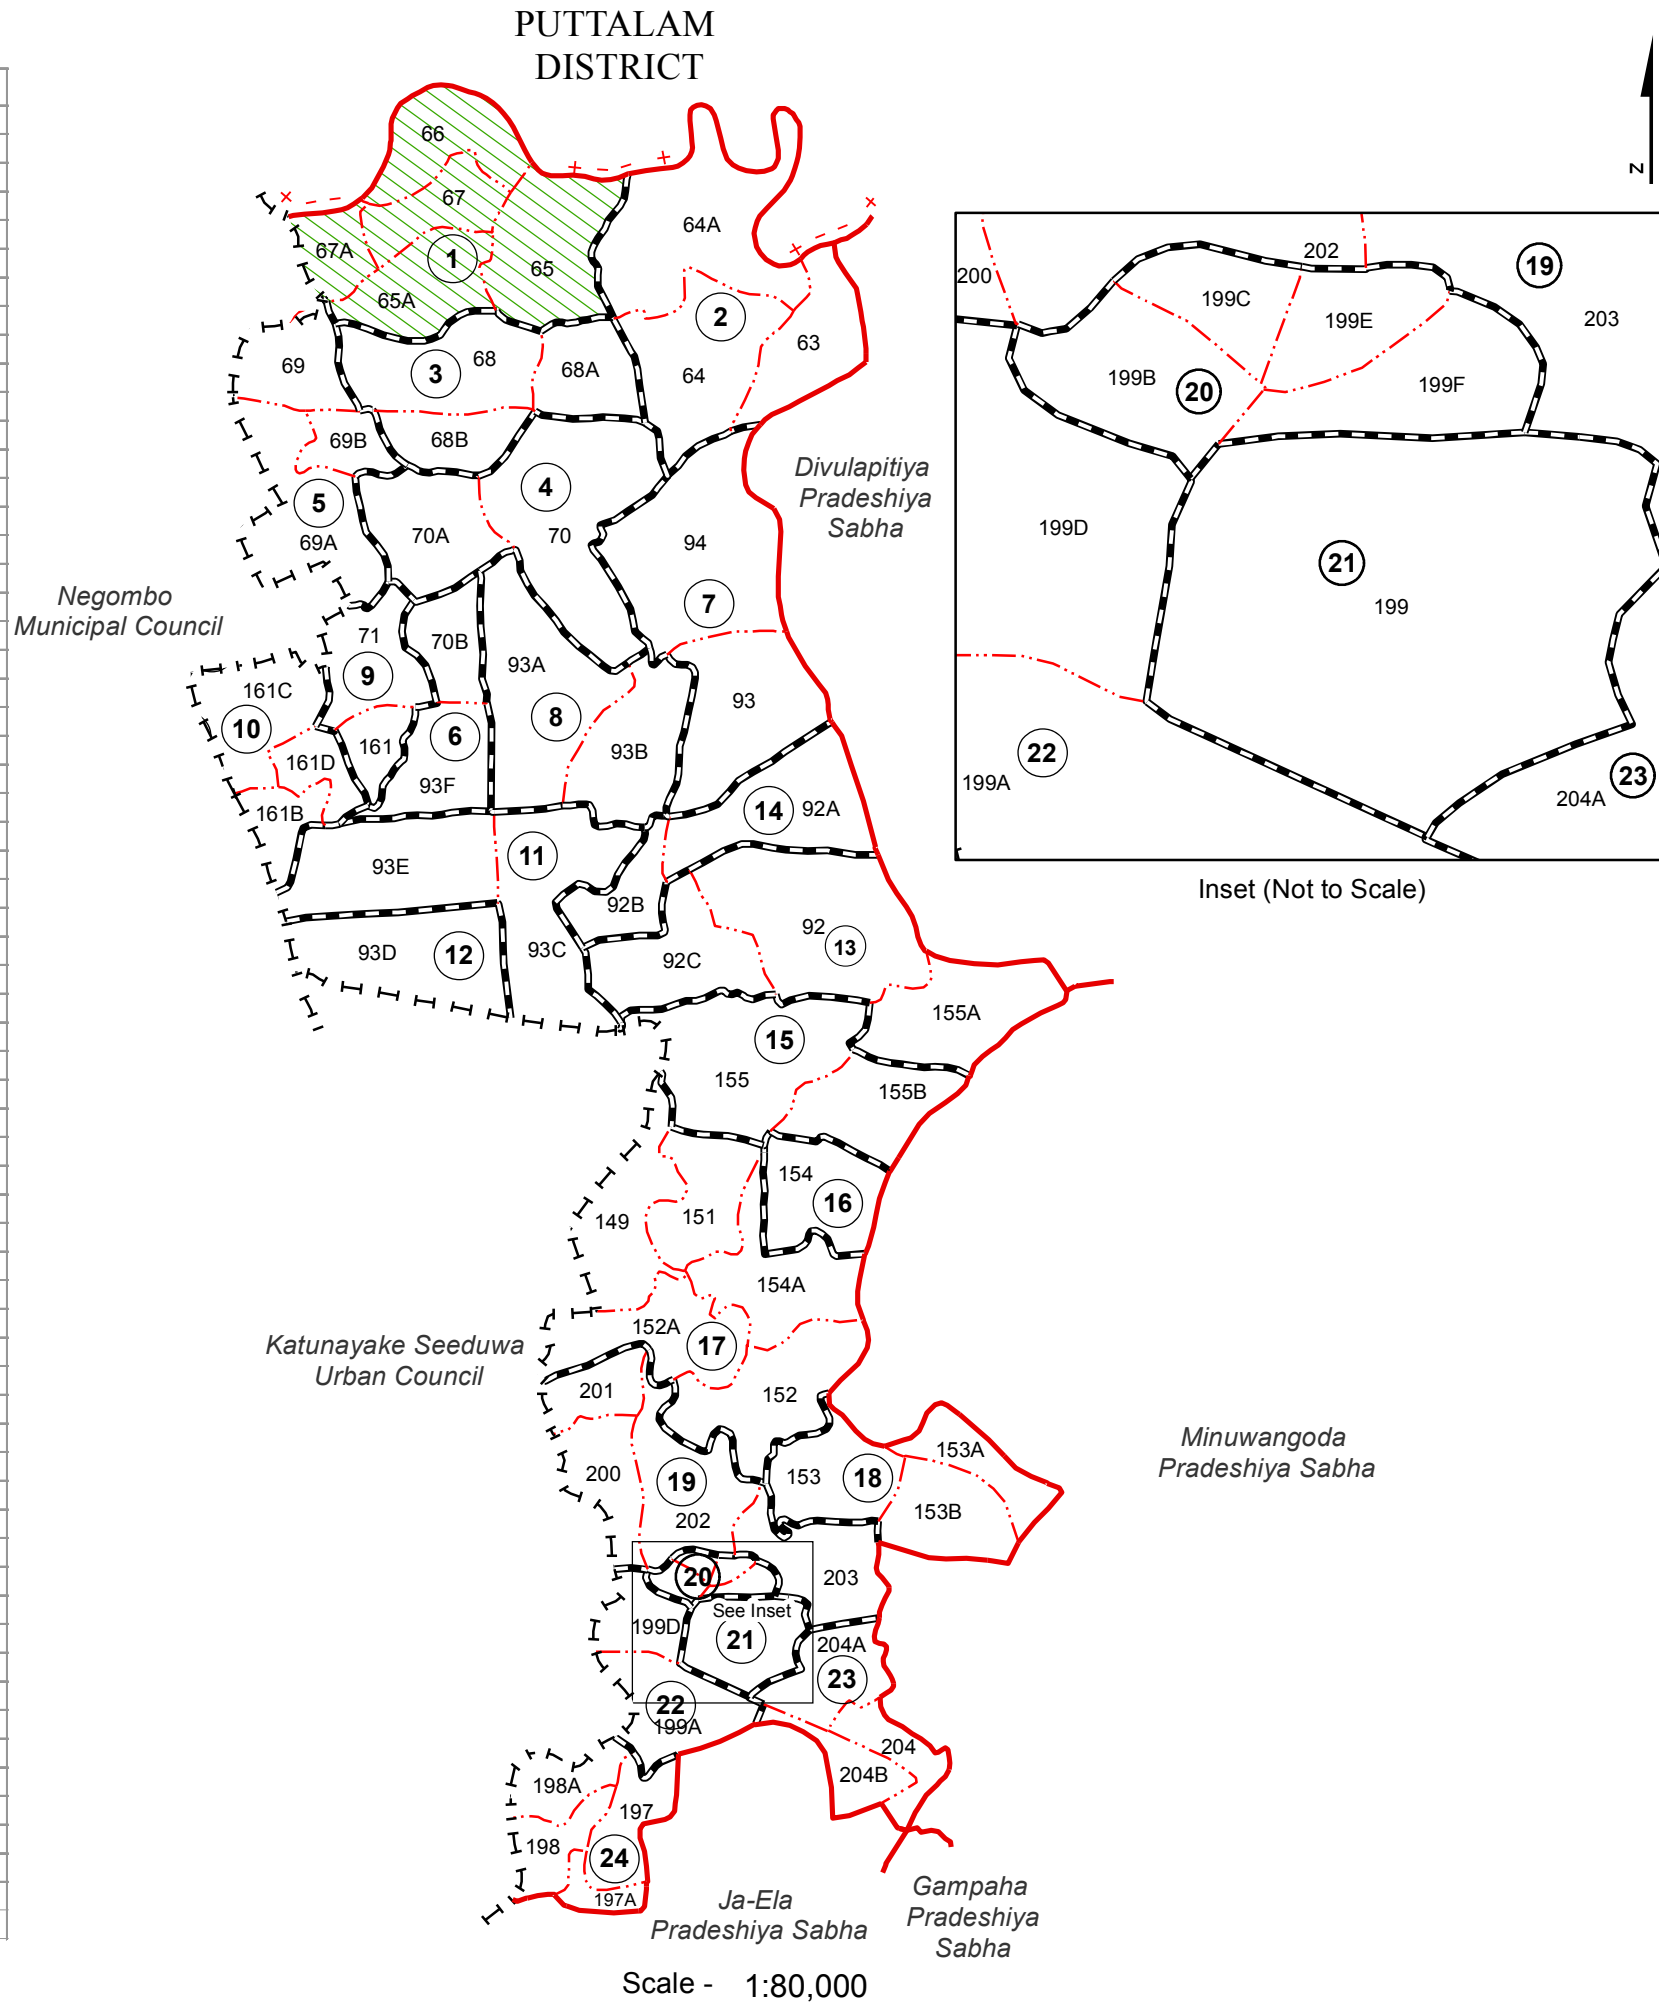

# Ward Map of Katana Pradeshiya Sabha - Gampaha District

Ref.t No : NDC / 02 / 09

WARD No	GN No	GN Name
1	65	Bambukuliya
	65A	Thoppuwa
	66	Muruthana
	67	Udangawa
2	67A	Manaweriya
	63	Katana East
3	64	Katana West
	64A	Katana North
4	68	Ethgala
	68A	Maha Ethgala
5	68B	Ethgala South
	70	Ihala Kandawala
6	70A	Pahala kandawala
	69	Part of Welihena North
7	69A	Welihena South
	69B	Adikkandiya
8	70B	K.C.De Silva Puraya
	93F	Pahala Kadirana
9	93	Kondagammulla
	94	Kaluwarippuwa West
10	93A	Kadirana North
	93B	Katiyala
11	71	Thimbrigaskatuwa
	161	Mahahunupitiya Esat
12	161B	Katuwapitiya
	161C	Sellakanda
13	161D	Mahahunupitiya West
	93C	Kadirana South
14	93E	Kadirana
	93D	Akkarapanaha
15	92	Kimbulapitiya South
	92C	Kimbulapitiya Central
16	155A	Waqlpola
	92A	Kimbulapitiya North
17	92B	Kimbulapitiya West
	155	Andiambalama West
18	155B	Andiambalama East
	154	Dewamottawa
19	149	Part of Evariwatta
	151	Kovinna
20	152	Madawala
	152A	Walanegoda
21	154A	Kalahapitiya
	153	Heenatiyana West
22	153A	Heenatiyana East
	153B	Heenatiyana South
23	200	Thempala
	201	Muthuwadiya
24	202	Kuswala
	203	Ganepola
25	199B	Raddolugama South
	199C	Raddolugama North
26	199E	Raddolugama
	199F	Raddolugama North-A
27	199	Raddoluwa North
	199A	Raddoluwa South
28	199D	Raddoluwa West
	204	Kotugoda
29	204A	Lansiyawadiya
	204B	Kasagahawatta
30	197	Udammita North
	197A	Udammita south
31	198	Alawathupitiya
	198A	Dambaduraya

Katana Pradeshiya Sabha	
WARD No	WARD Name
1	Thoppuwa
2	Katana
3	Ethgala
4	Kandawala
5	Welihena
6	Silvapura
7	Kondagammulla
8	Kadirana North
9	Thimbrigaskatuwa
10	Katuwapitiya
11	Kadirana
12	Akkarapanaha
13	Kimbulapitiya Central
14	Kimbulapitiya West
15	Andiambalama
16	Dewamottawa
17	Madawala
18	Heenatiyana
19	Kuswala
20	Raddoluwegama
21	Raddoluwa North
22	Raddoluwa
23	Kotugoda
24	Udammita

Prepared by Survey Department of Sri Lanka

Data Source:  
National Delimitation Committee for Local Authorities - 2013 / 2016  
Ministry of Local Government and Provincial Councils

Scale - 1:80,000

100000