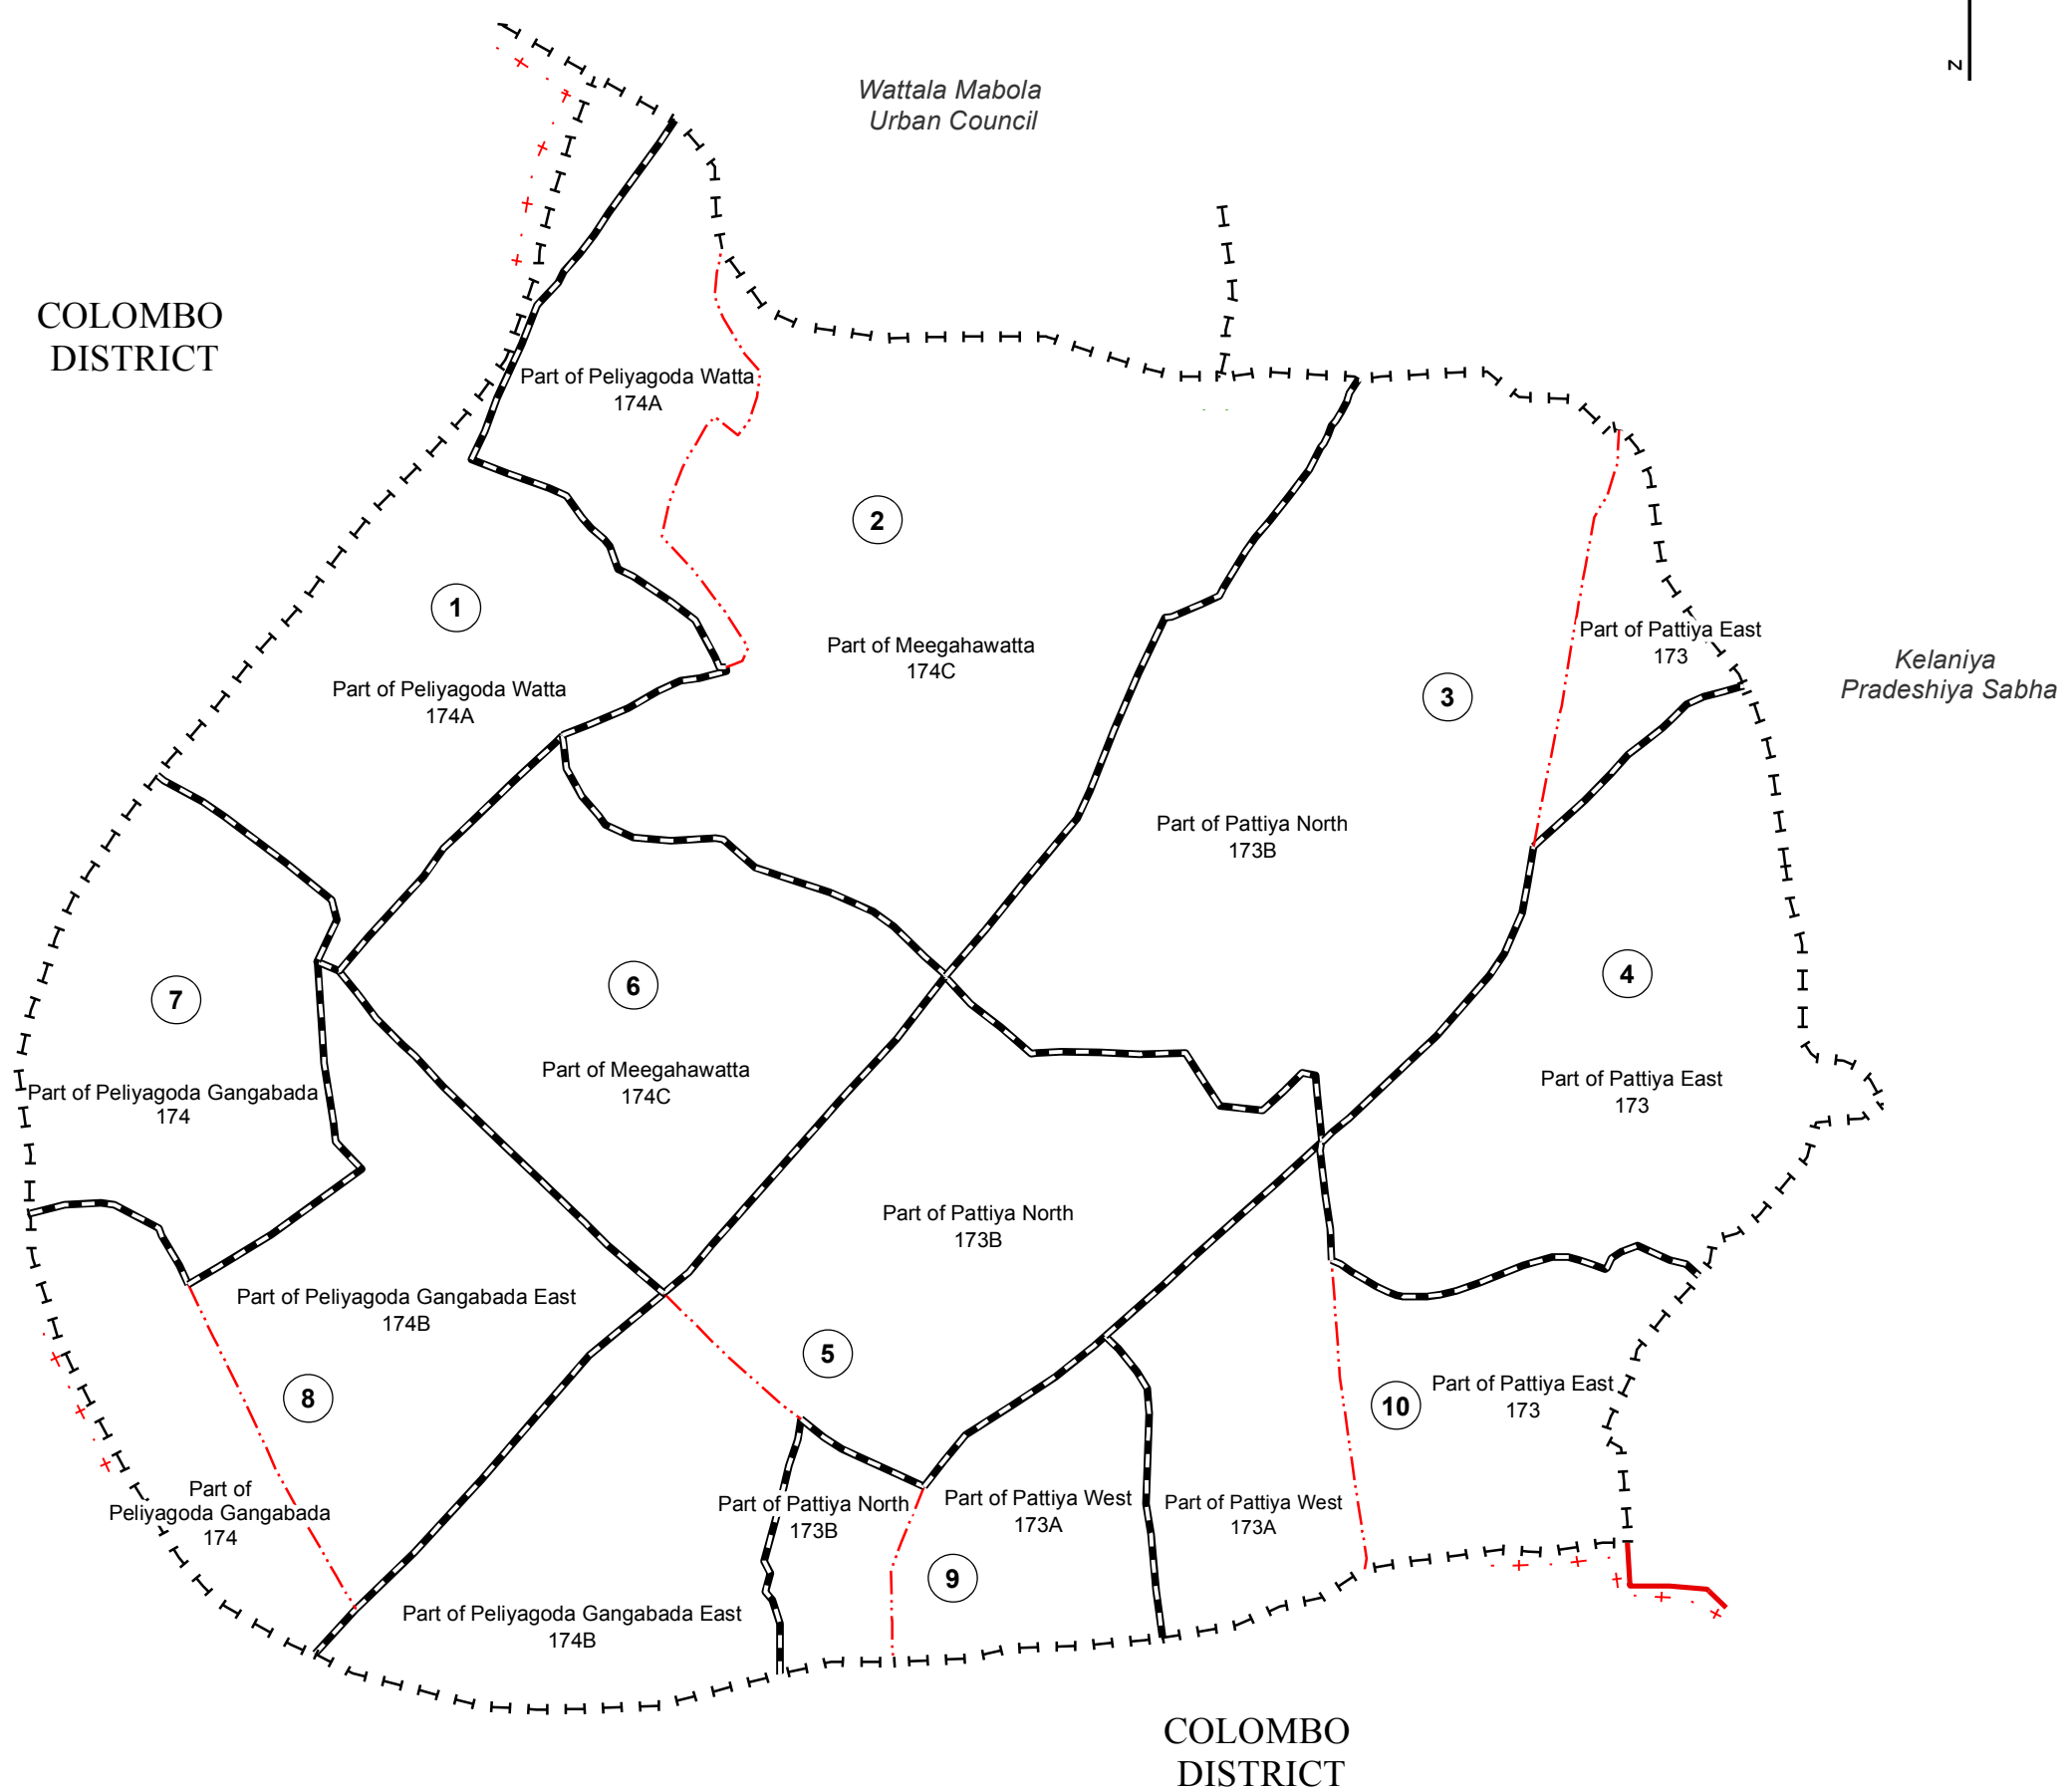

Ward Map of Peliyagoda Urban Council - Gampaha District

Ref. No : NDC / 02 / 07

Peliyagoda Urban Council

Peliyagoda Urban Council	
WARD No	WARD Name
1	Peliyagoda Watta
2	Meegahawatta North
3	Pattiya North
4	Pattiya East
5	Rohana Vihara Pedesa
6	Meegahawatta South
7	Peliyagoda Gangabada
8	Peliyagoda Gangabada East
9	Pattiya West
10	Gurukula Vidyalaya Pedesa

Legend

- + - - - + Province Boundary
- . + . + . District Boundary
- . . . - DS Boundary
- . - . - GN Boundary
- - - - - Polling Division Boundary
- - - - - PS Boundary
- MC / UC Boundary
- Ward Boundary
- Multi Member Ward

Prepared by Survey Department of Sri Lanka

Data Source:
National Delimitation Committee for Local Authorities - 2013
Ministry of Local Government and Provincial Councils

Scale - 1:10,000