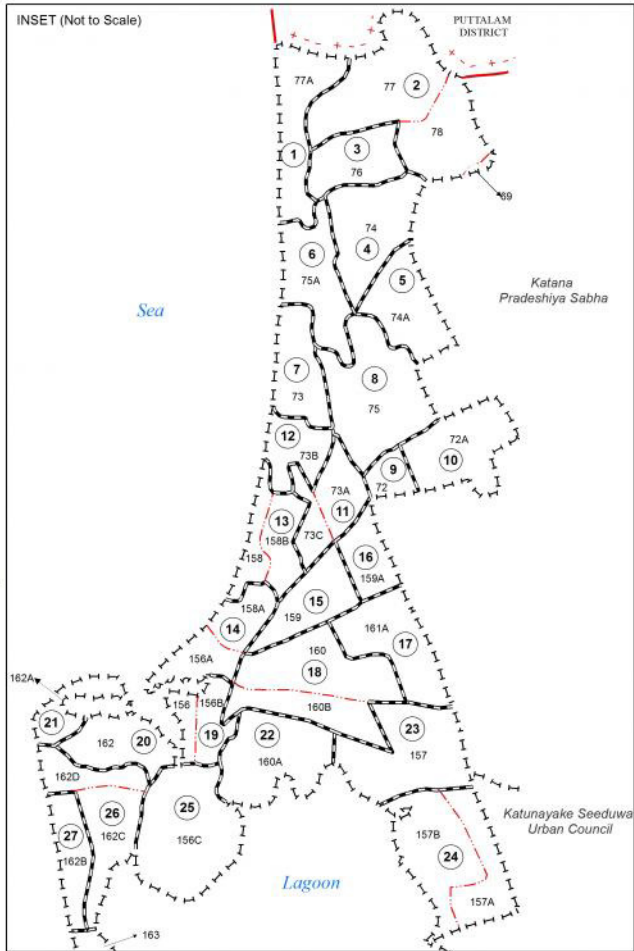

Ward Map of Negombo Municipal Council - Gampaha District

Ref. No : NDC / 02 / 01

Negombo Municipal Council

WARD No	WARD Name
1	Kammathura
2	Kochchikade
3	Pallansena South
4	Ponchotha
5	Daluwakotuwa East
6	Palangathure
7	Ettukala
8	Kattuwa
9	Dalupotha
10	Dalupotha East
11	Kudapaduwa
12	Kudapaduwa North
13	Wellaweediya North
14	Wellaweediya South
15	Petyamulla
16	Hunupitiya
17	Angurukaramulla
18	Udayarthoppuwa
19	Munnakkaraya
20	Pitipana North
21	Doowa
22	Kadol Uyana
23	Bolawalana
24	Kurana
25	Siriwardhana Pedesa
26	Dakunupitipana East
27	Dakunupitipana West
28	Thalaha-Dungalpitiya
29	Kepungoda

Legend

- + - - + Province Boundary
- - - District Boundary
- - - DS Boundary
- - - GN Boundary
- - - Polling Division Boundary
- - - PS Boundary
- - - MC / UC Boundary
- - - Ward Boundary
- Multi Member Ward

Prepared by Survey Department of Sri Lanka  
 Data Source:  
 National Delimitation Committee for Local Authorities - 2013 / 2016  
 Ministry of Local Government and Provincial Councils

2200000

Scale - 1:70,000