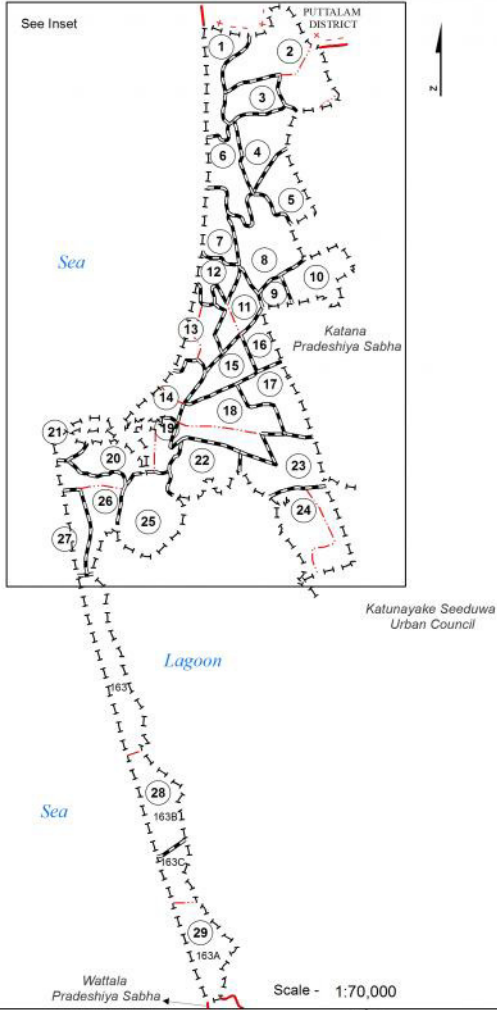

Ward Map of Negombo Municipal Council - Gampaha District

Ref. No : NDC / 02 / 01

Negombo Municipal Council

WARD No	WARD Name
1	Kammathura
2	Kochchikade
3	Pallansena South
4	Ponchotha
5	Daluwakotuwa East
6	Palangathure
7	Ettukala
8	Kattuwa
9	Dalupotha
10	Dalupotha East
11	Kudapaduwa
12	Kudapaduwa North
13	Wellaweediya North
14	Wellaweediya South
15	Petyamulla
16	Hunupitiya
17	Angurukaramulla
18	Udayarthoppuwa
19	Munnakkaraya
20	Pitipana North
21	Doowa
22	Kadol Uyana
23	Bolawalana
24	Kurana
25	Siriwardhana Pedesa
26	Dakunupitipana East
27	Dakunupitipana West
28	Thalaha-Dungalpitiya
29	Kepungoda

Legend

- + - - + Province Boundary
- - - District Boundary
- - - DS Boundary
- - - GN Boundary
- - - Polling Division Boundary
- - - PS Boundary
- - - MC / UC Boundary
- - - Ward Boundary
- Multi Member Ward

Prepared by Survey Department of Sri Lanka  
 Data Source:  
 National Delimitation Committee for Local Authorities - 2013 / 2016  
 Ministry of Local Government and Provincial Councils

2200000

Scale - 1:70,000