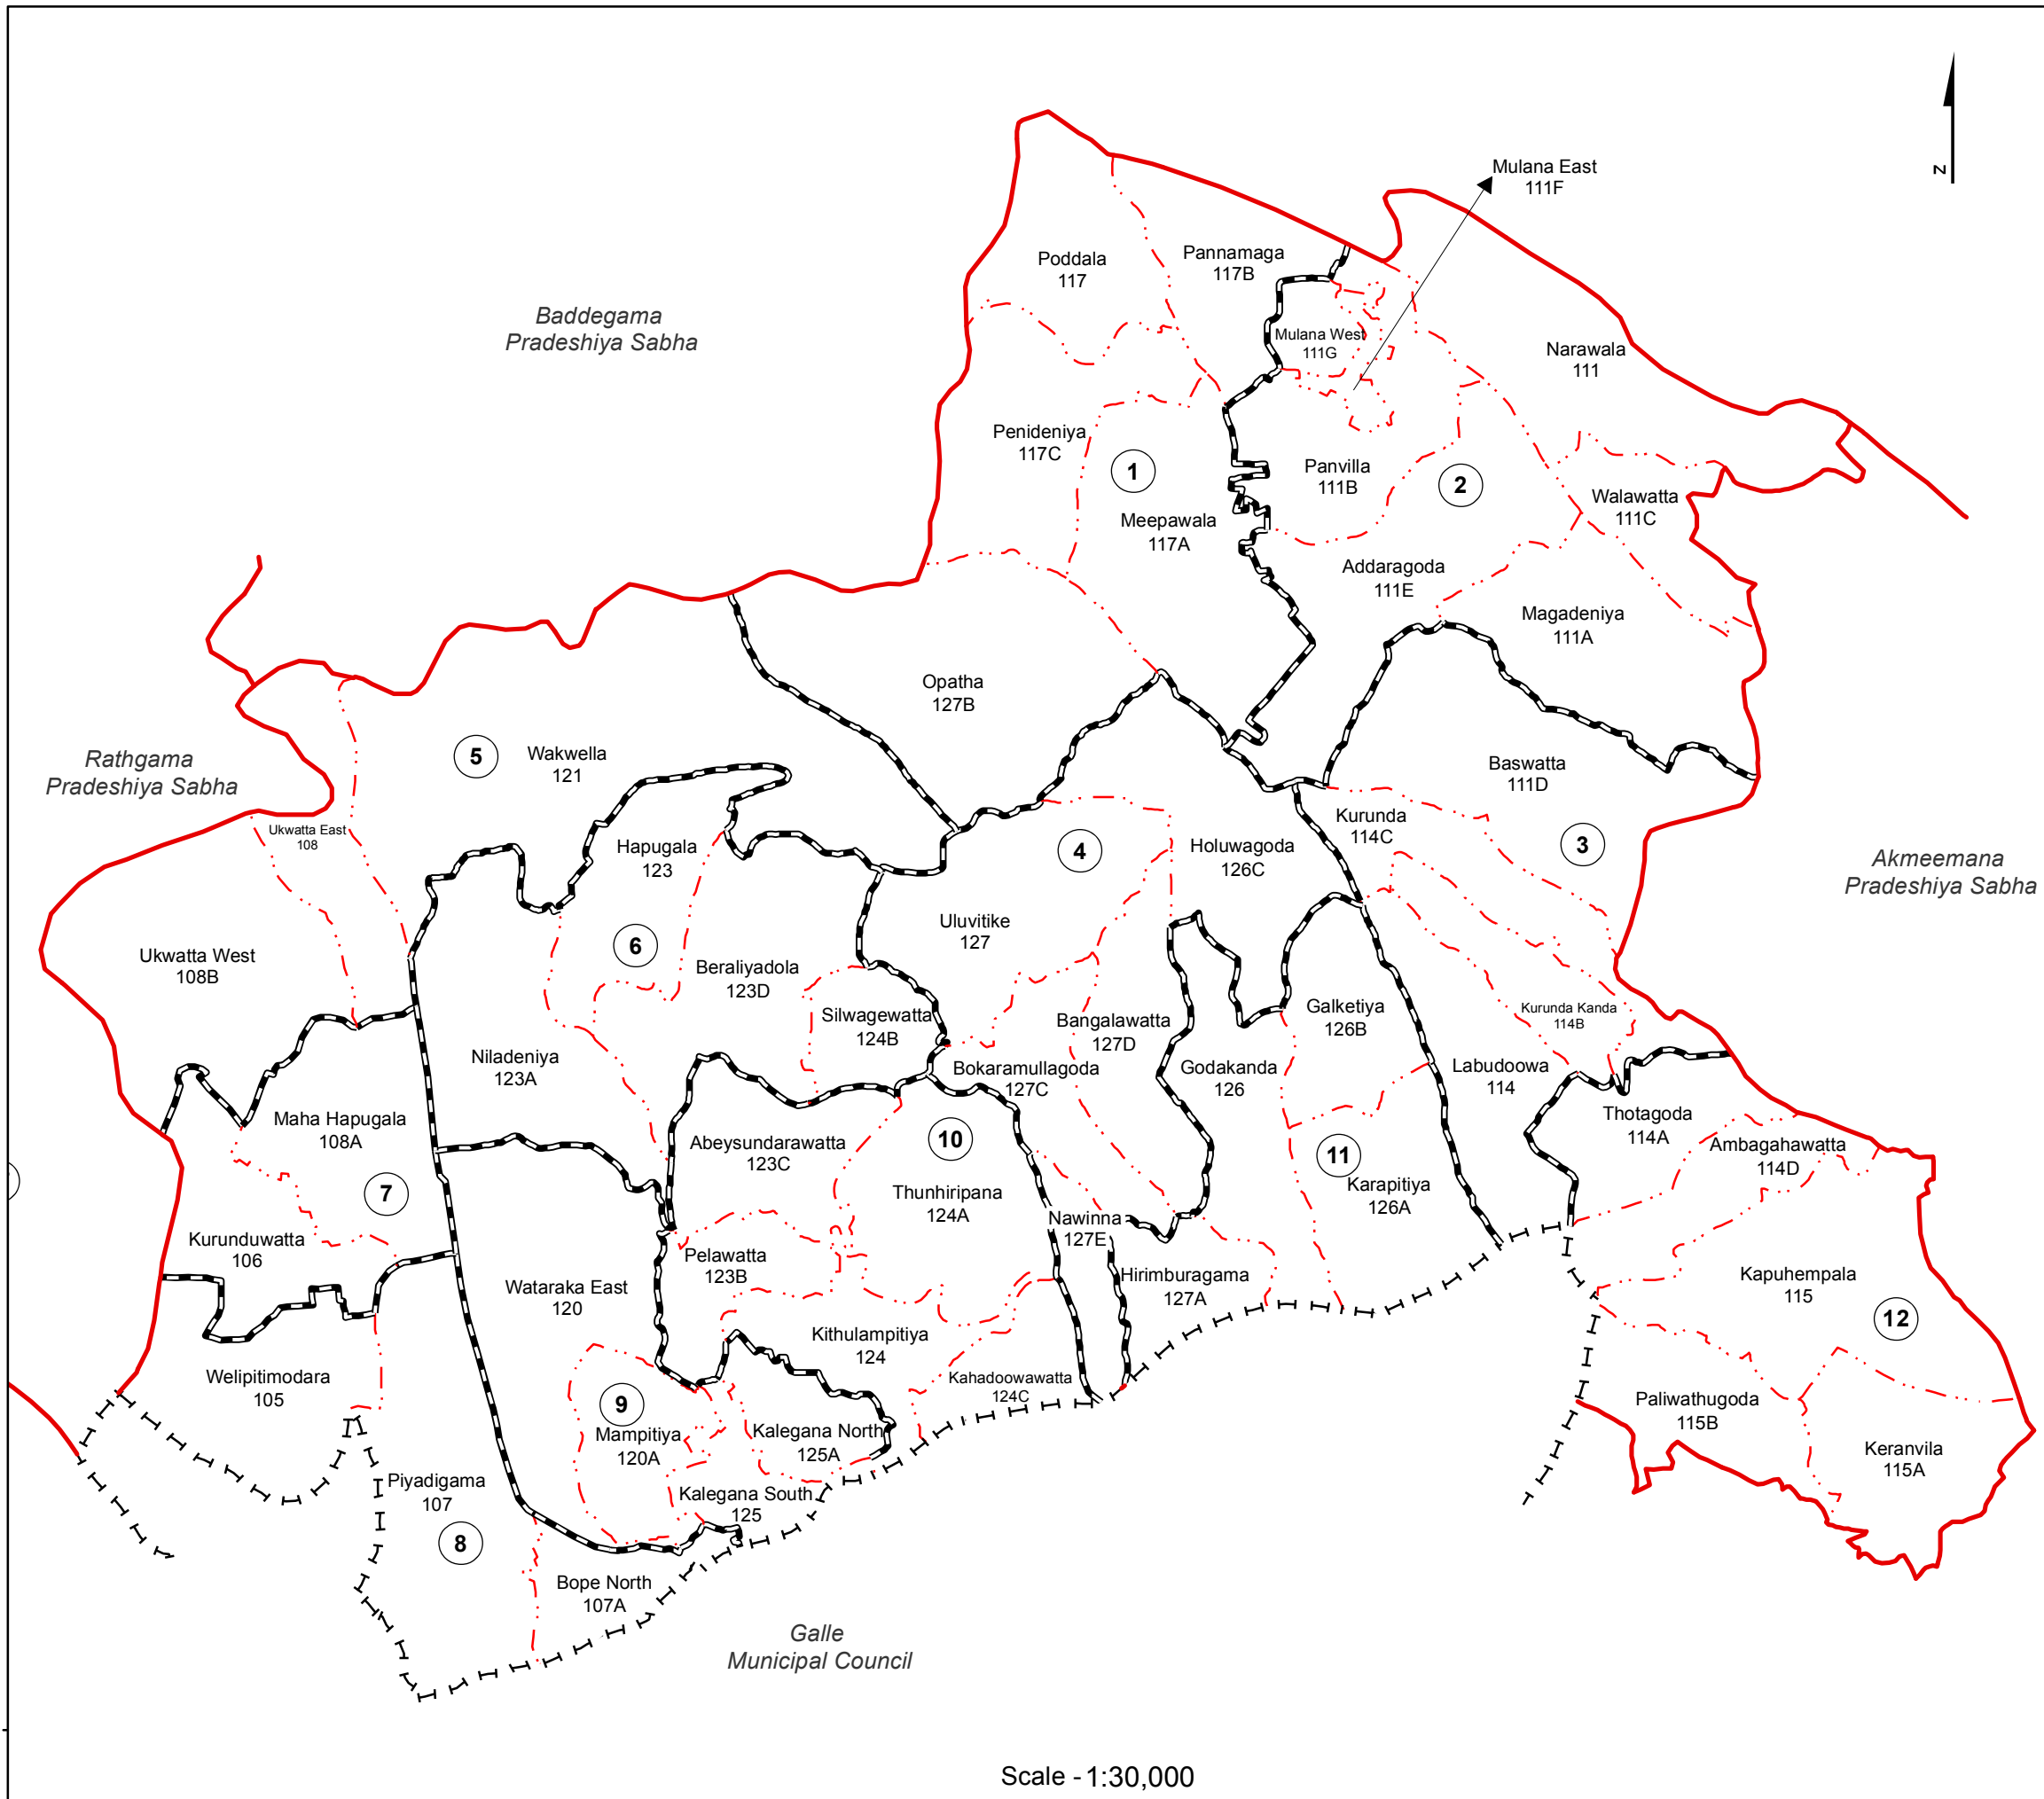

# Ward Map of Bope-Poddala Pradeshiya Sabha - Galle District

Ref. No : NDC /07 / 18

Bope-Poddala Pradeshiya Sabha

## Bope-Poddala Pradeshiya Sabha

Ward No	Ward Name
1	Poddala
2	Narawala
3	Labudoowa
4	Uluvitike
5	Wakwella
6	Hapugala
7	Kurunduwatta
8	Welipitimodara
9	Kalegana
10	Kithulampitiya
11	Karapitiya
12	Kapuhempala

### Legend

- + - - + Province Boundary
- . + . + District Boundary
- . . - DS Boundary
- . . . GN Boundary
- - - - Polling Division Boundary
- — — PS Boundary
- - - - MC / UC Boundary
- — — Ward Boundary
- ▨▨▨ Multi Member Ward

Prepared by Survey Department of Sri Lanka

Data Source:  
National Delimitation Committee for Local Authorities - 2013/2016  
Ministry of Local Government and Provincial Councils

Scale - 1:30,000

95000