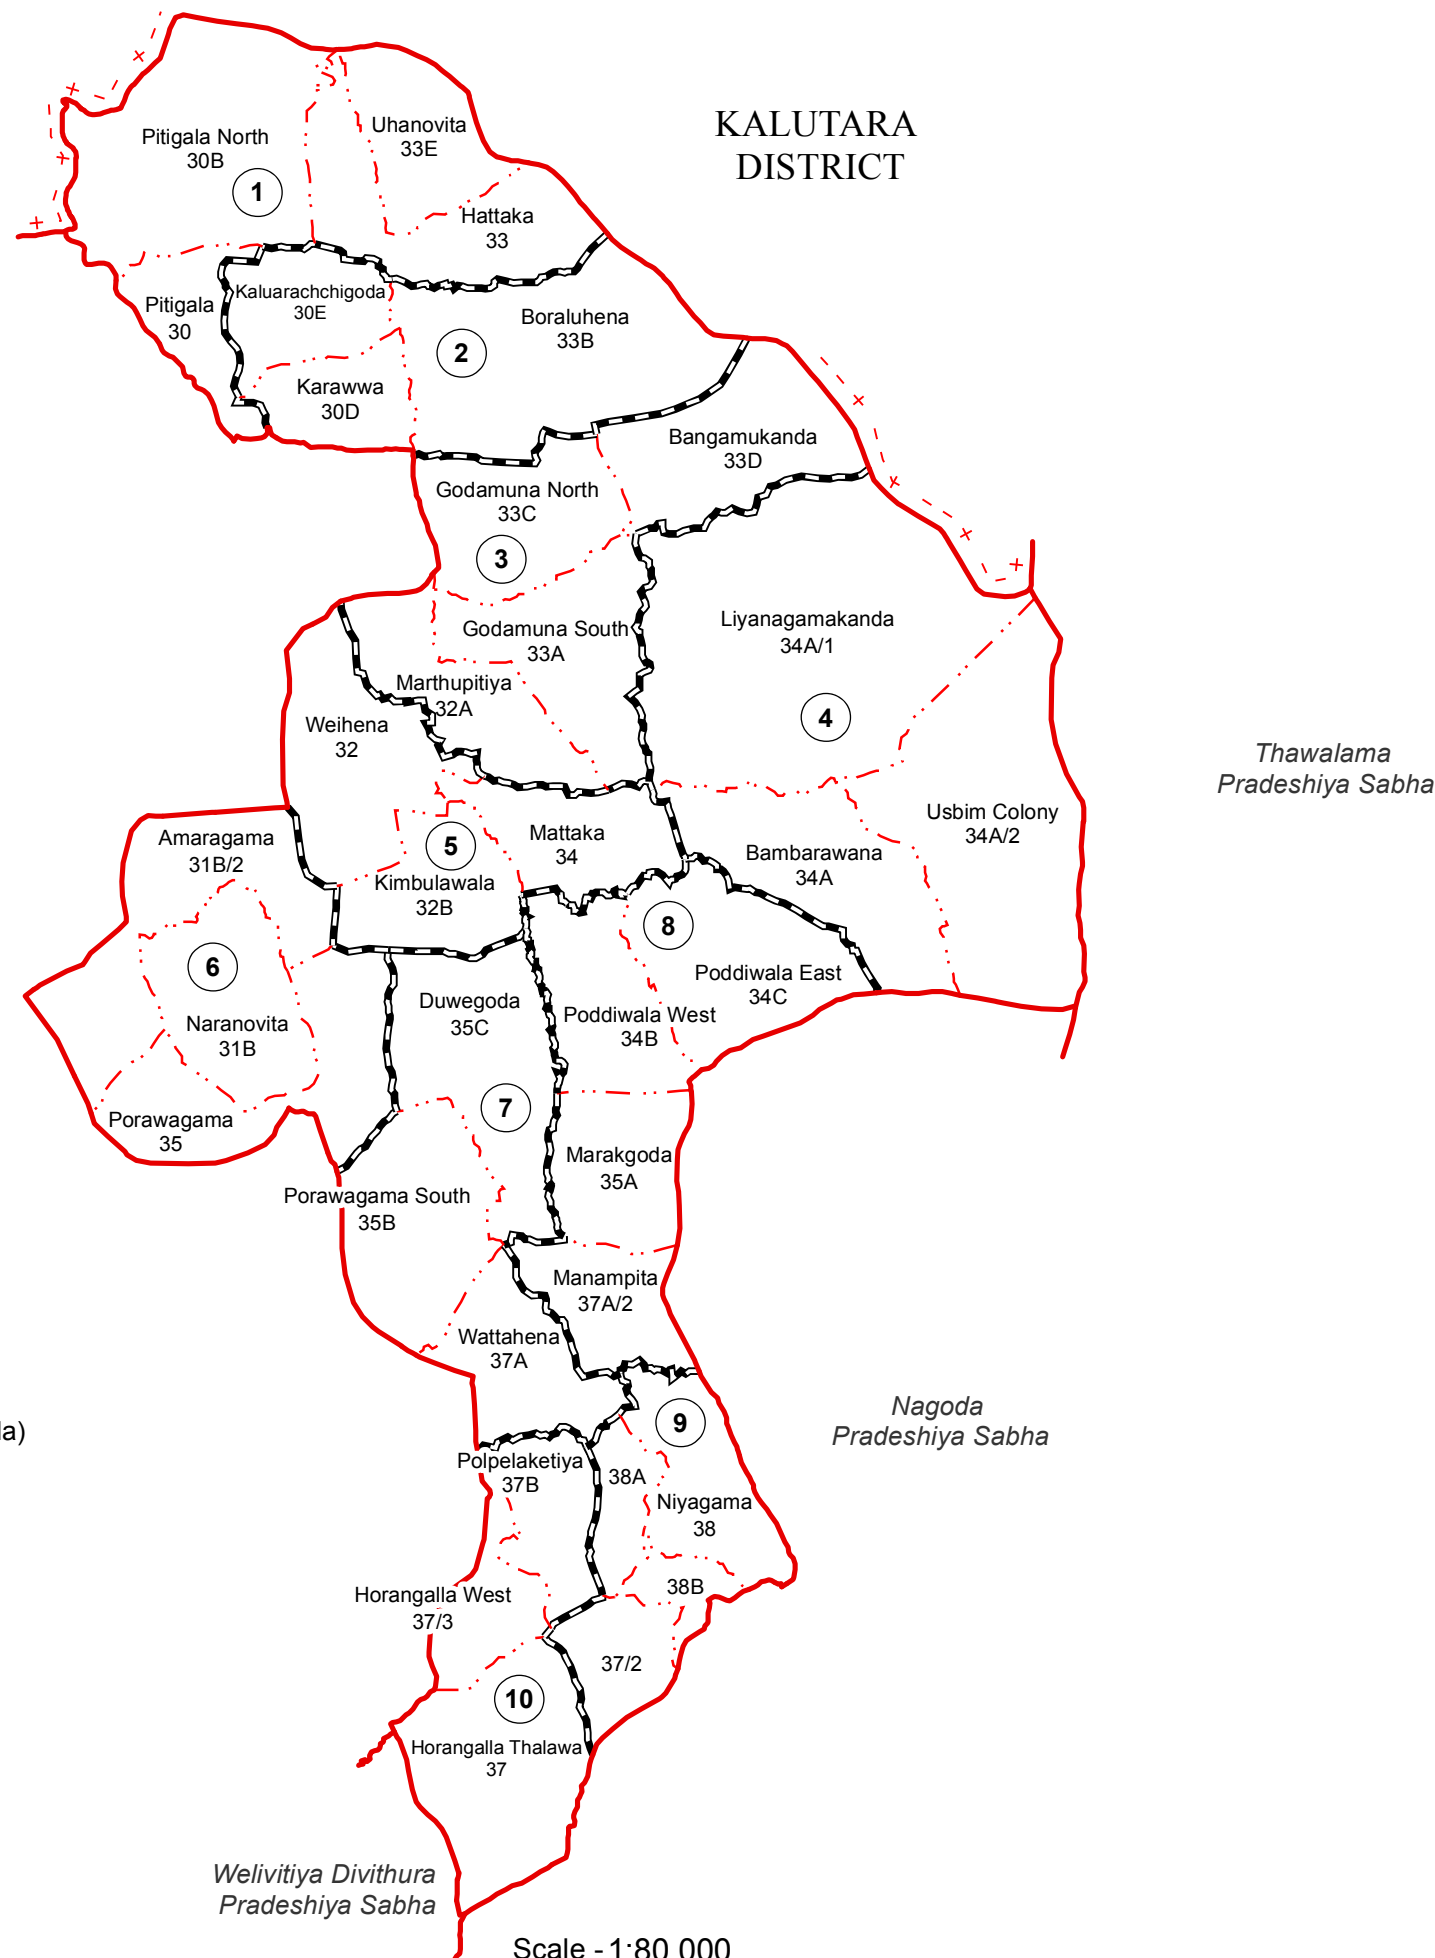

Ward Map of Niyagama Pradeshiya Sabha - Galle District

Ref. No : NDC /07 / 13

Niyagama Pradeshiya Sabha

KALUTARA DISTRICT

- GN No - GN Name
 37/2 - Horangalla East(Akulavila)
 38A - Niyagama West
 38B - Niyagama South

Niyagama Pradeshiya Sabha

| Ward No | Ward Name |
|---------|-------------|
| 1 | Hattaka |
| 2 | Pitigala |
| 3 | Godamuna |
| 4 | Bambarawana |
| 5 | Weihena |
| 6 | Naranovita |
| 7 | Porawagama |
| 8 | Poddiwala |
| 9 | Niyagama |
| 10 | Horangalla |

Legend

- + - - - + Province Boundary
- + · · · + District Boundary
- · - · - · DS Boundary
- · - · - · GN Boundary
- · — · — · Polling Division Boundary
- — — — PS Boundary
- — — — MC / UC Boundary
- — — — Ward Boundary
- ▨▨▨▨ Multi Member Ward

Prepared by Survey Department of Sri Lanka

Data Source:
 National Delimitation Committee for Local Authorities - 2013/2016
 Ministry of Local Government and Provincial Councils

Scale - 1:80,000

145000

125000