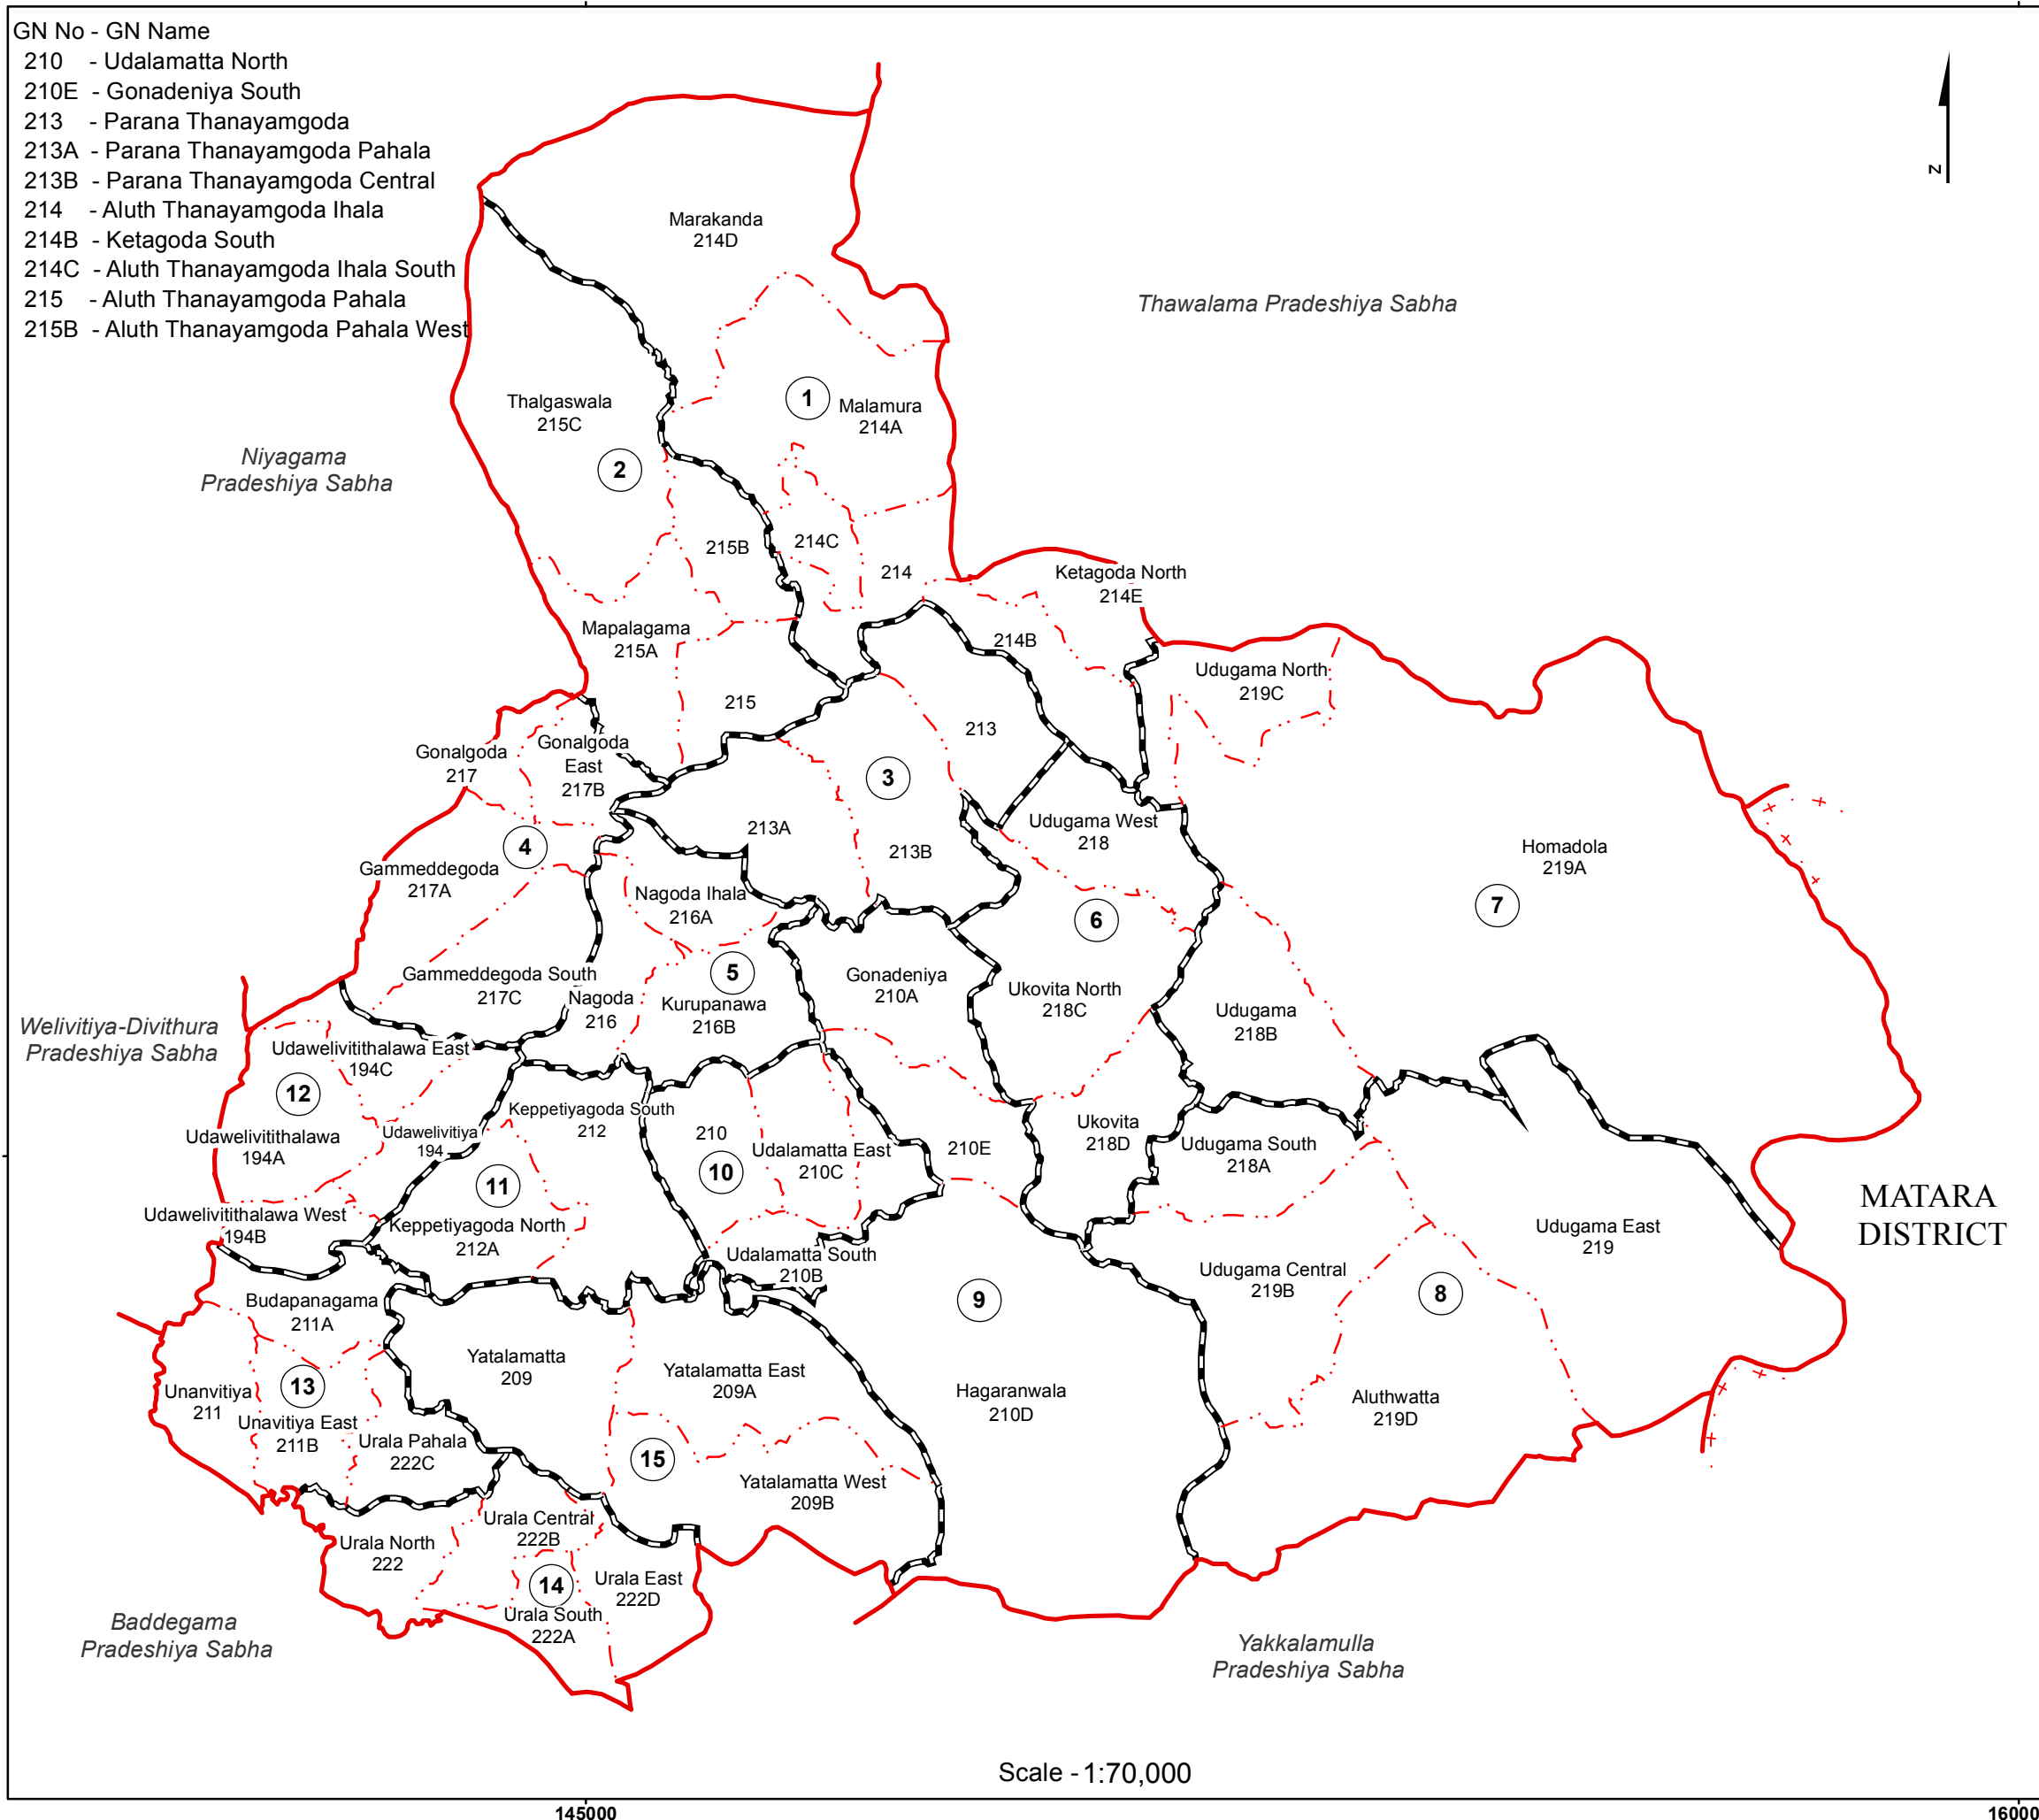

Ward Map of Nagoda Pradeshiya Sabha - Galle District

Ref. No : NDC /07 / 12

GN No - GN Name

- 210 - Udalamatta North
- 210E - Gonadeniya South
- 213 - Parana Thanayamgoda
- 213A - Parana Thanayamgoda Pahala
- 213B - Parana Thanayamgoda Central
- 214 - Aluth Thanayamgoda Ihala
- 214B - Ketagoda South
- 214C - Aluth Thanayamgoda Ihala South
- 215 - Aluth Thanayamgoda Pahala
- 215B - Aluth Thanayamgoda Pahala West

Nagoda Pradeshiya Sabha

Nagoda Pradeshiya Sabha

Ward No	Ward Name
1	Malamura
2	Mapalagama
3	Parana Thanayamgoda
4	Gammaddegoda
5	Nagoda
6	Udugama
7	Homadola
8	Aluthwatta
9	Gonadeniya
10	Udalamatta
11	Keppetiyagoda
12	Uda Welivitiya
13	Unanvitiya
14	Urala
15	Yatalamatta

MATARA DISTRICT

Legend

- + - - + Province Boundary
- . + . + . District Boundary
- . . - . DS Boundary
- . . - . GN Boundary
- - - - - Polling Division Boundary
- — — — — PS Boundary
- — — — — MC / UC Boundary
- — — — — Ward Boundary
- ▨▨▨▨ Multi Member Ward

Prepared by Survey Department of Sri Lanka

Data Source:
National Delimitation Committee for Local Authorities - 2013/2016
Ministry of Local Government and Provincial Councils

Scale - 1:70,000

145000

160000