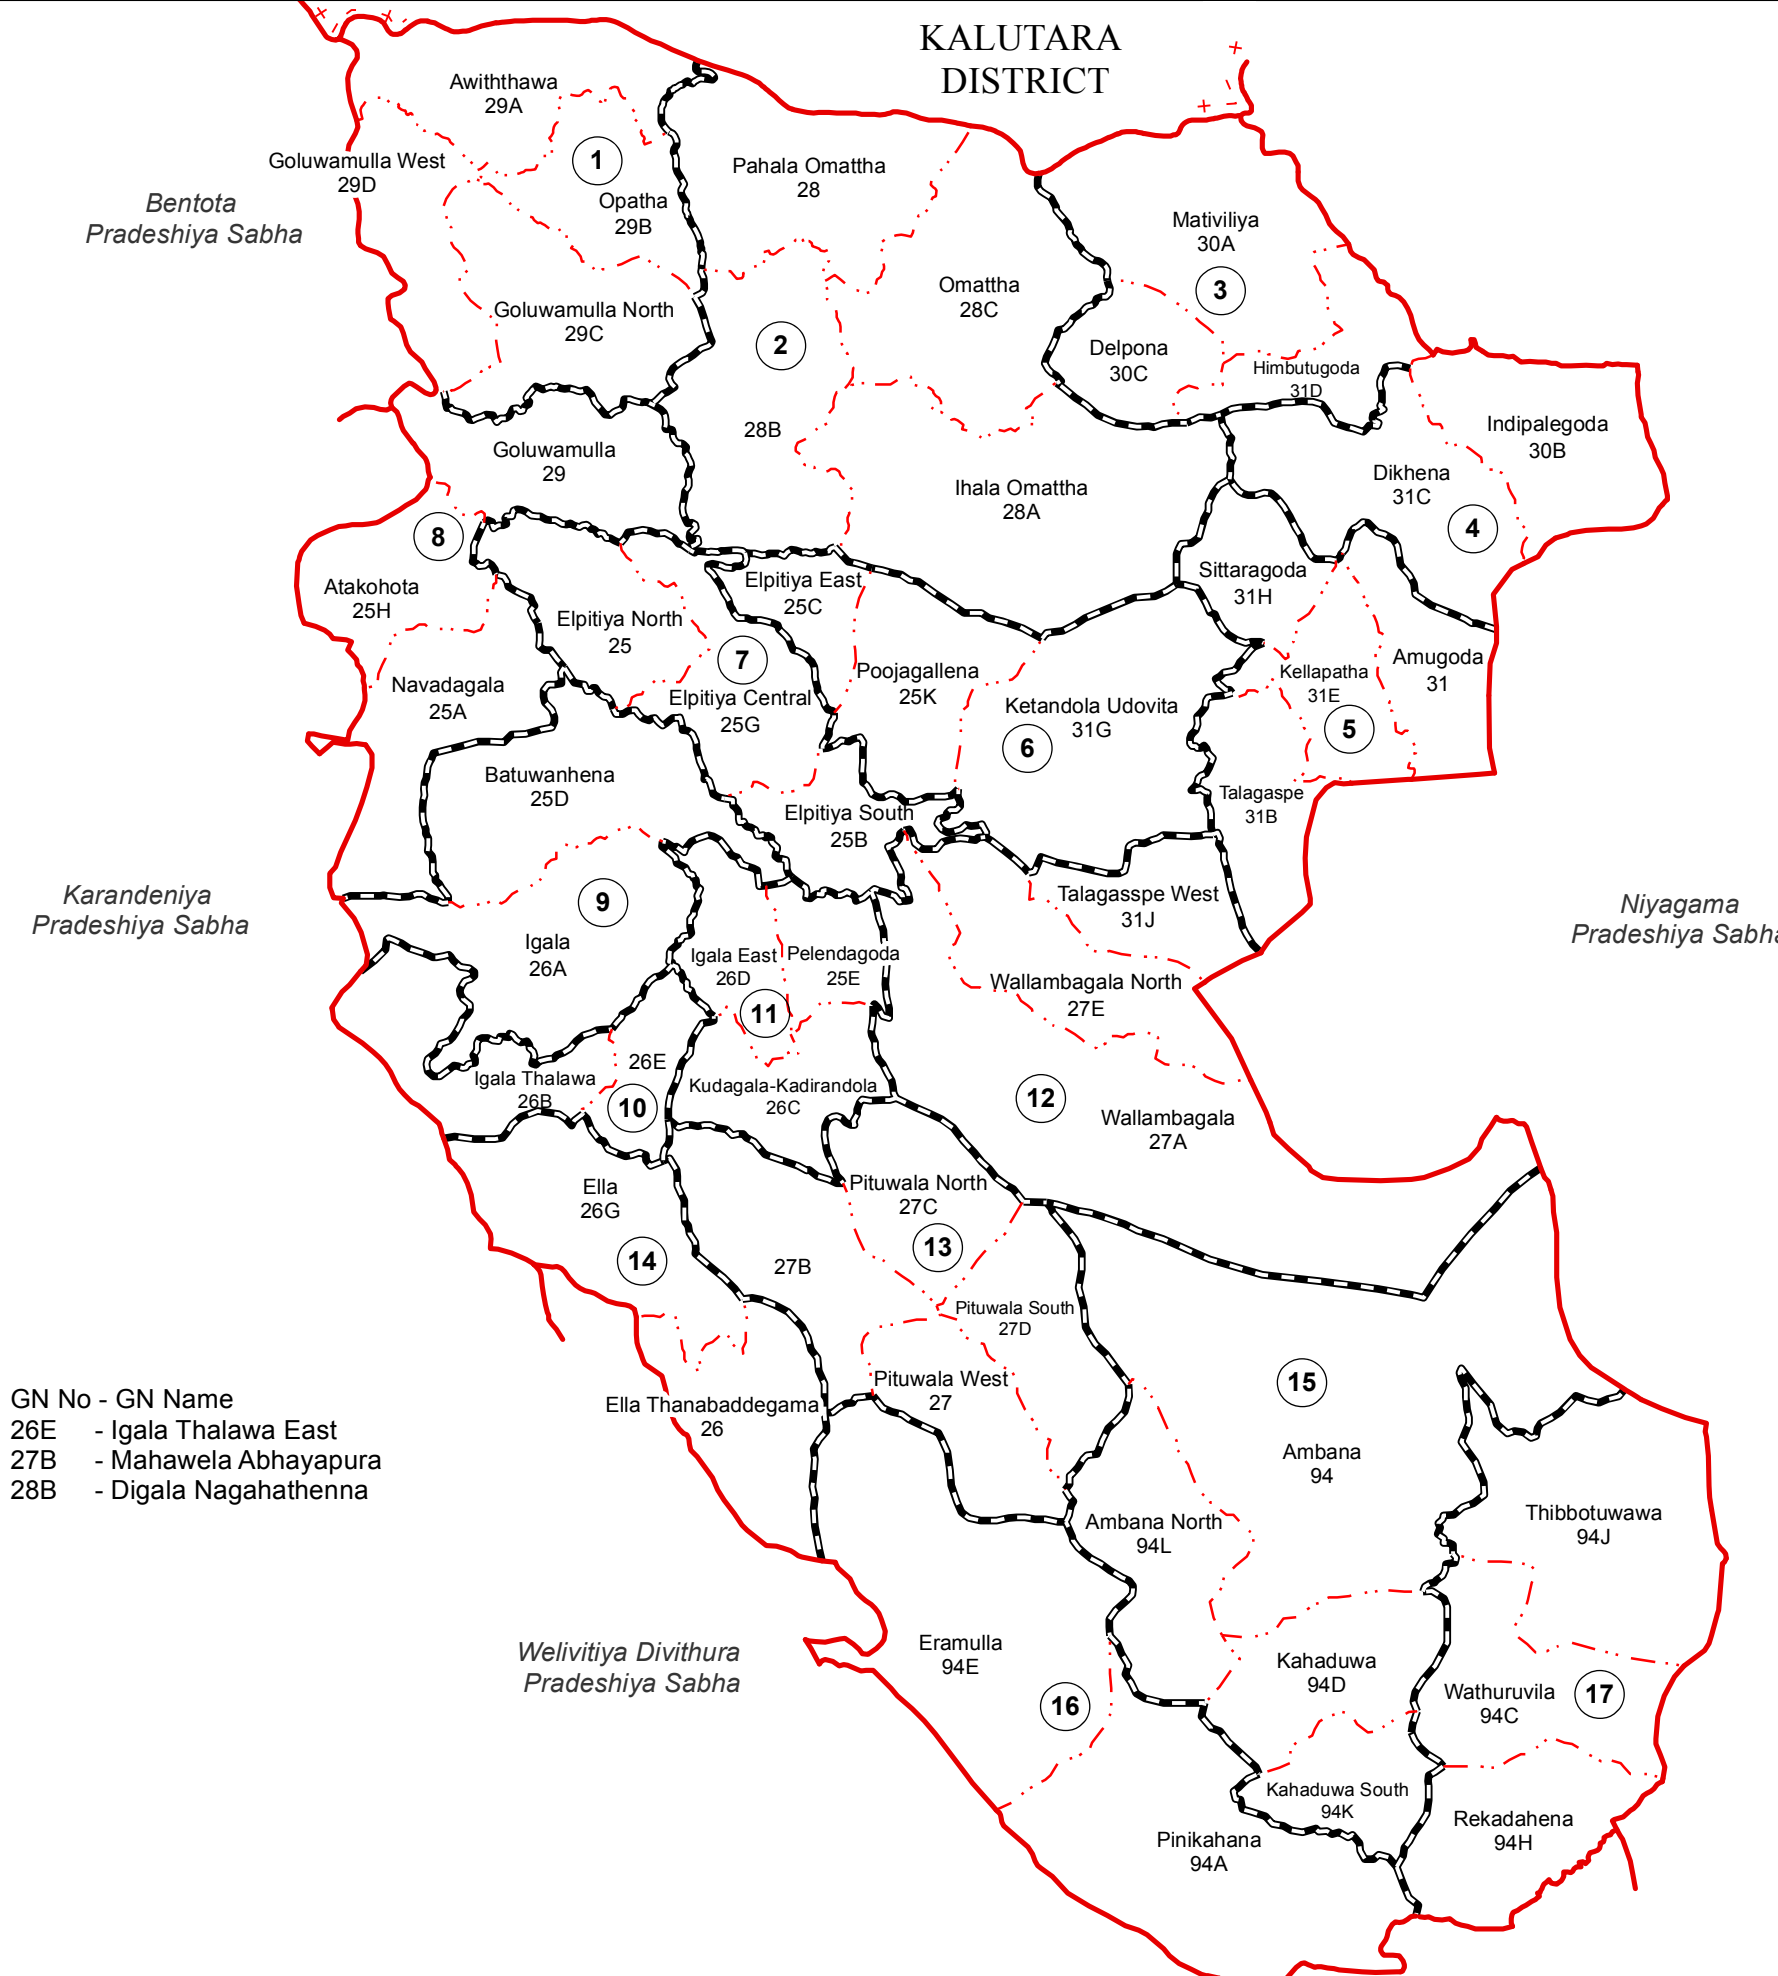

Ward Map of Elpitiya Pradeshiya Sabha - Galle District

Ref. No : NDC /07 / 09

Elpitiya Pradeshiya Sabha

GN No - GN Name
 26E - Igala Thalawa East
 27B - Mahawela Abhayapura
 28B - Digala Nagahathenna

Elpitiya Pradeshiya Sabha

Ward No	Ward Name
1	Awiththawa
2	Omattha
3	Mativiliya
4	Indipalegoda
5	Amugoda
6	Ketandola
7	Elpitiya
8	Nawadagala
9	Batuwanhena
10	Thalawa
11	Kudagala Kadirandola
12	Wallambagala
13	Pituwala
14	Ella
15	Ambanakahaduwa
16	Pinikahana
17	Thibbotuwawa

Legend

- Province Boundary
- District Boundary
- DS Boundary
- GN Boundary
- Polling Division Boundary
- PS Boundary
- MC / UC Boundary
- Ward Boundary
- Multi Member Ward

Prepared by Survey Department of Sri Lanka

Data Source:
 National Delimitation Committee for Local Authorities - 2013/2016
 Ministry of Local Government and Provincial Councils

Scale - 1:70,000

130000

145000

125000