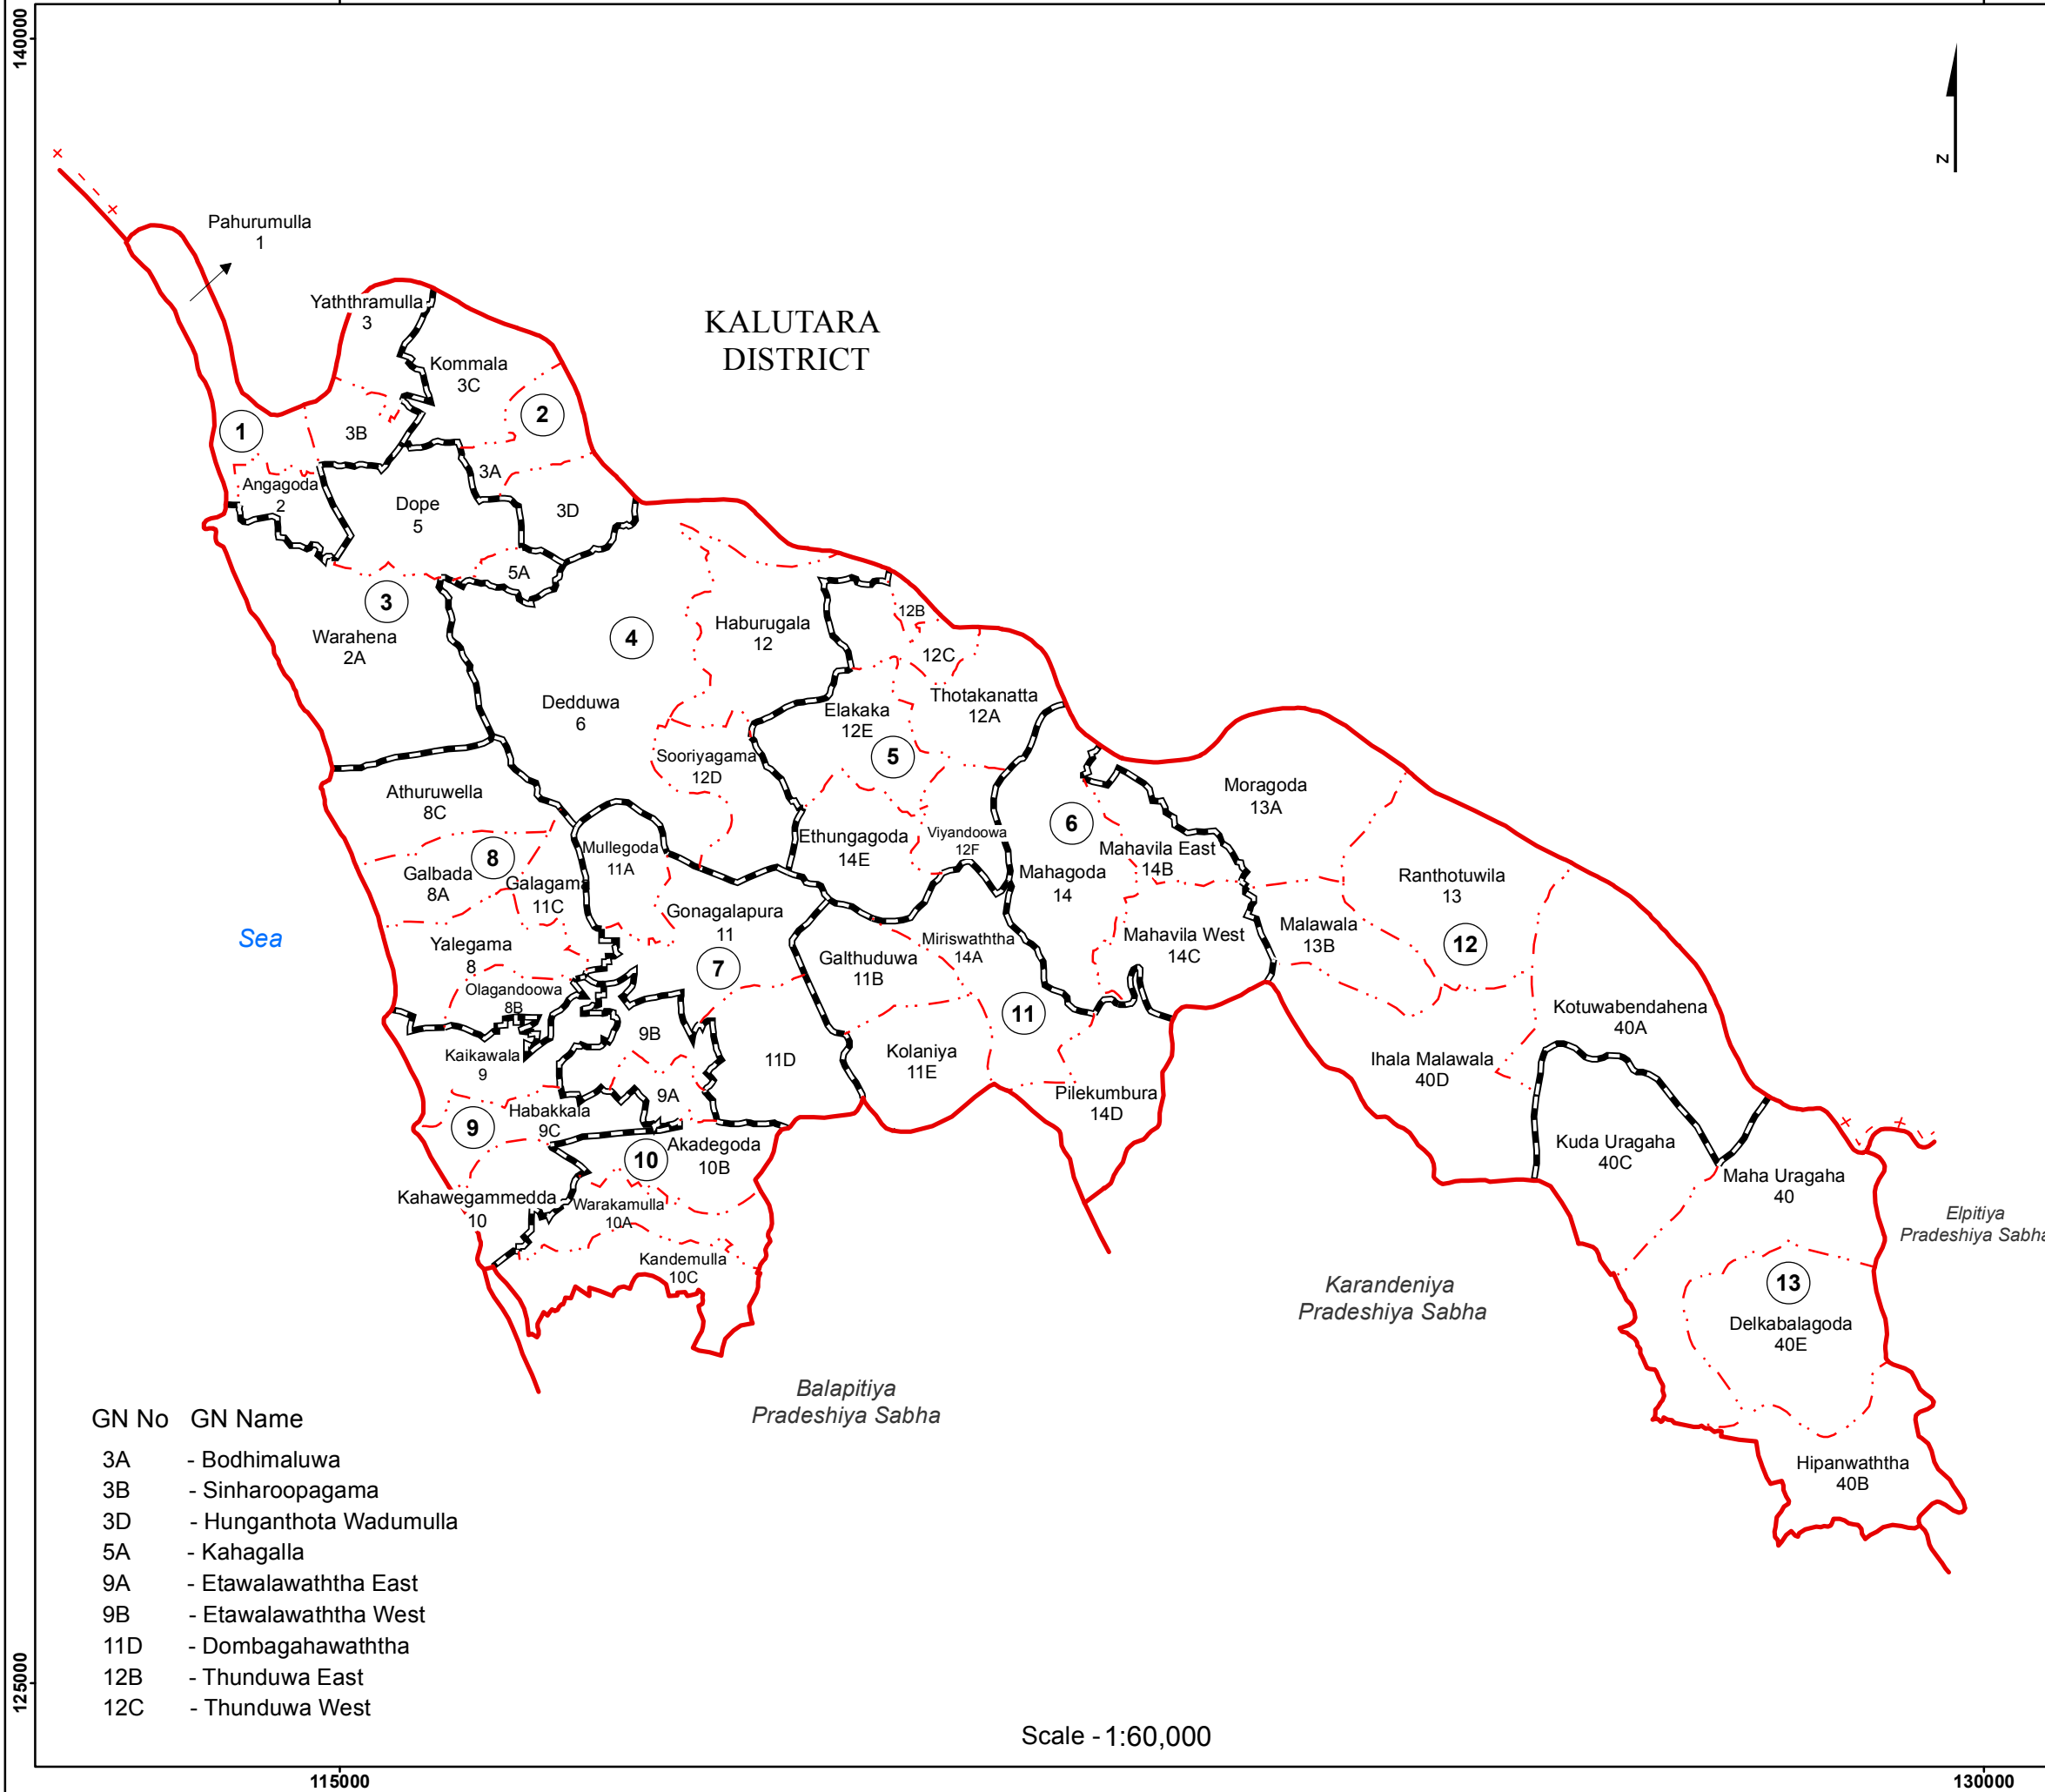

# Ward Map of Bentota Pradeshiya Sabha - Galle District

Ref. No : NDC /07 / 08

Bentota Pradeshiya Sabha	
Ward No	Ward Name
1	Yaththramulla
2	Bodhimaluwa
3	Dope
4	Haburugala
5	Elakaka
6	Mahagoda
7	Gonagalapura
8	Athuruwella
9	Kaikawala
10	Warakamulla
11	Miriswaththa
12	Ranthotuwila
13	Maha Uragaha

GN No	GN Name
3A	- Bodhimaluwa
3B	- Sinharoopagama
3D	- Hunganthota Wadumulla
5A	- Kahagalla
9A	- Etawalawaththa East
9B	- Etawalawaththa West
11D	- Dombagahawaththa
12B	- Thunduwa East
12C	- Thunduwa West

**Legend**

- + - - - + Province Boundary
- . + . + . District Boundary
- . . - . DS Boundary
- - - - - GN Boundary
- — — — — Polling Division Boundary
- — — — — PS Boundary
- — — — — MC / UC Boundary
- — — — — Ward Boundary
- ▨▨▨▨ Multi Member Ward

Prepared by Survey Department of Sri Lanka

Data Source:  
National Delimitation Committee for Local Authorities - 2013/2016  
Ministry of Local Government and Provincial Councils

Scale - 1:60,000