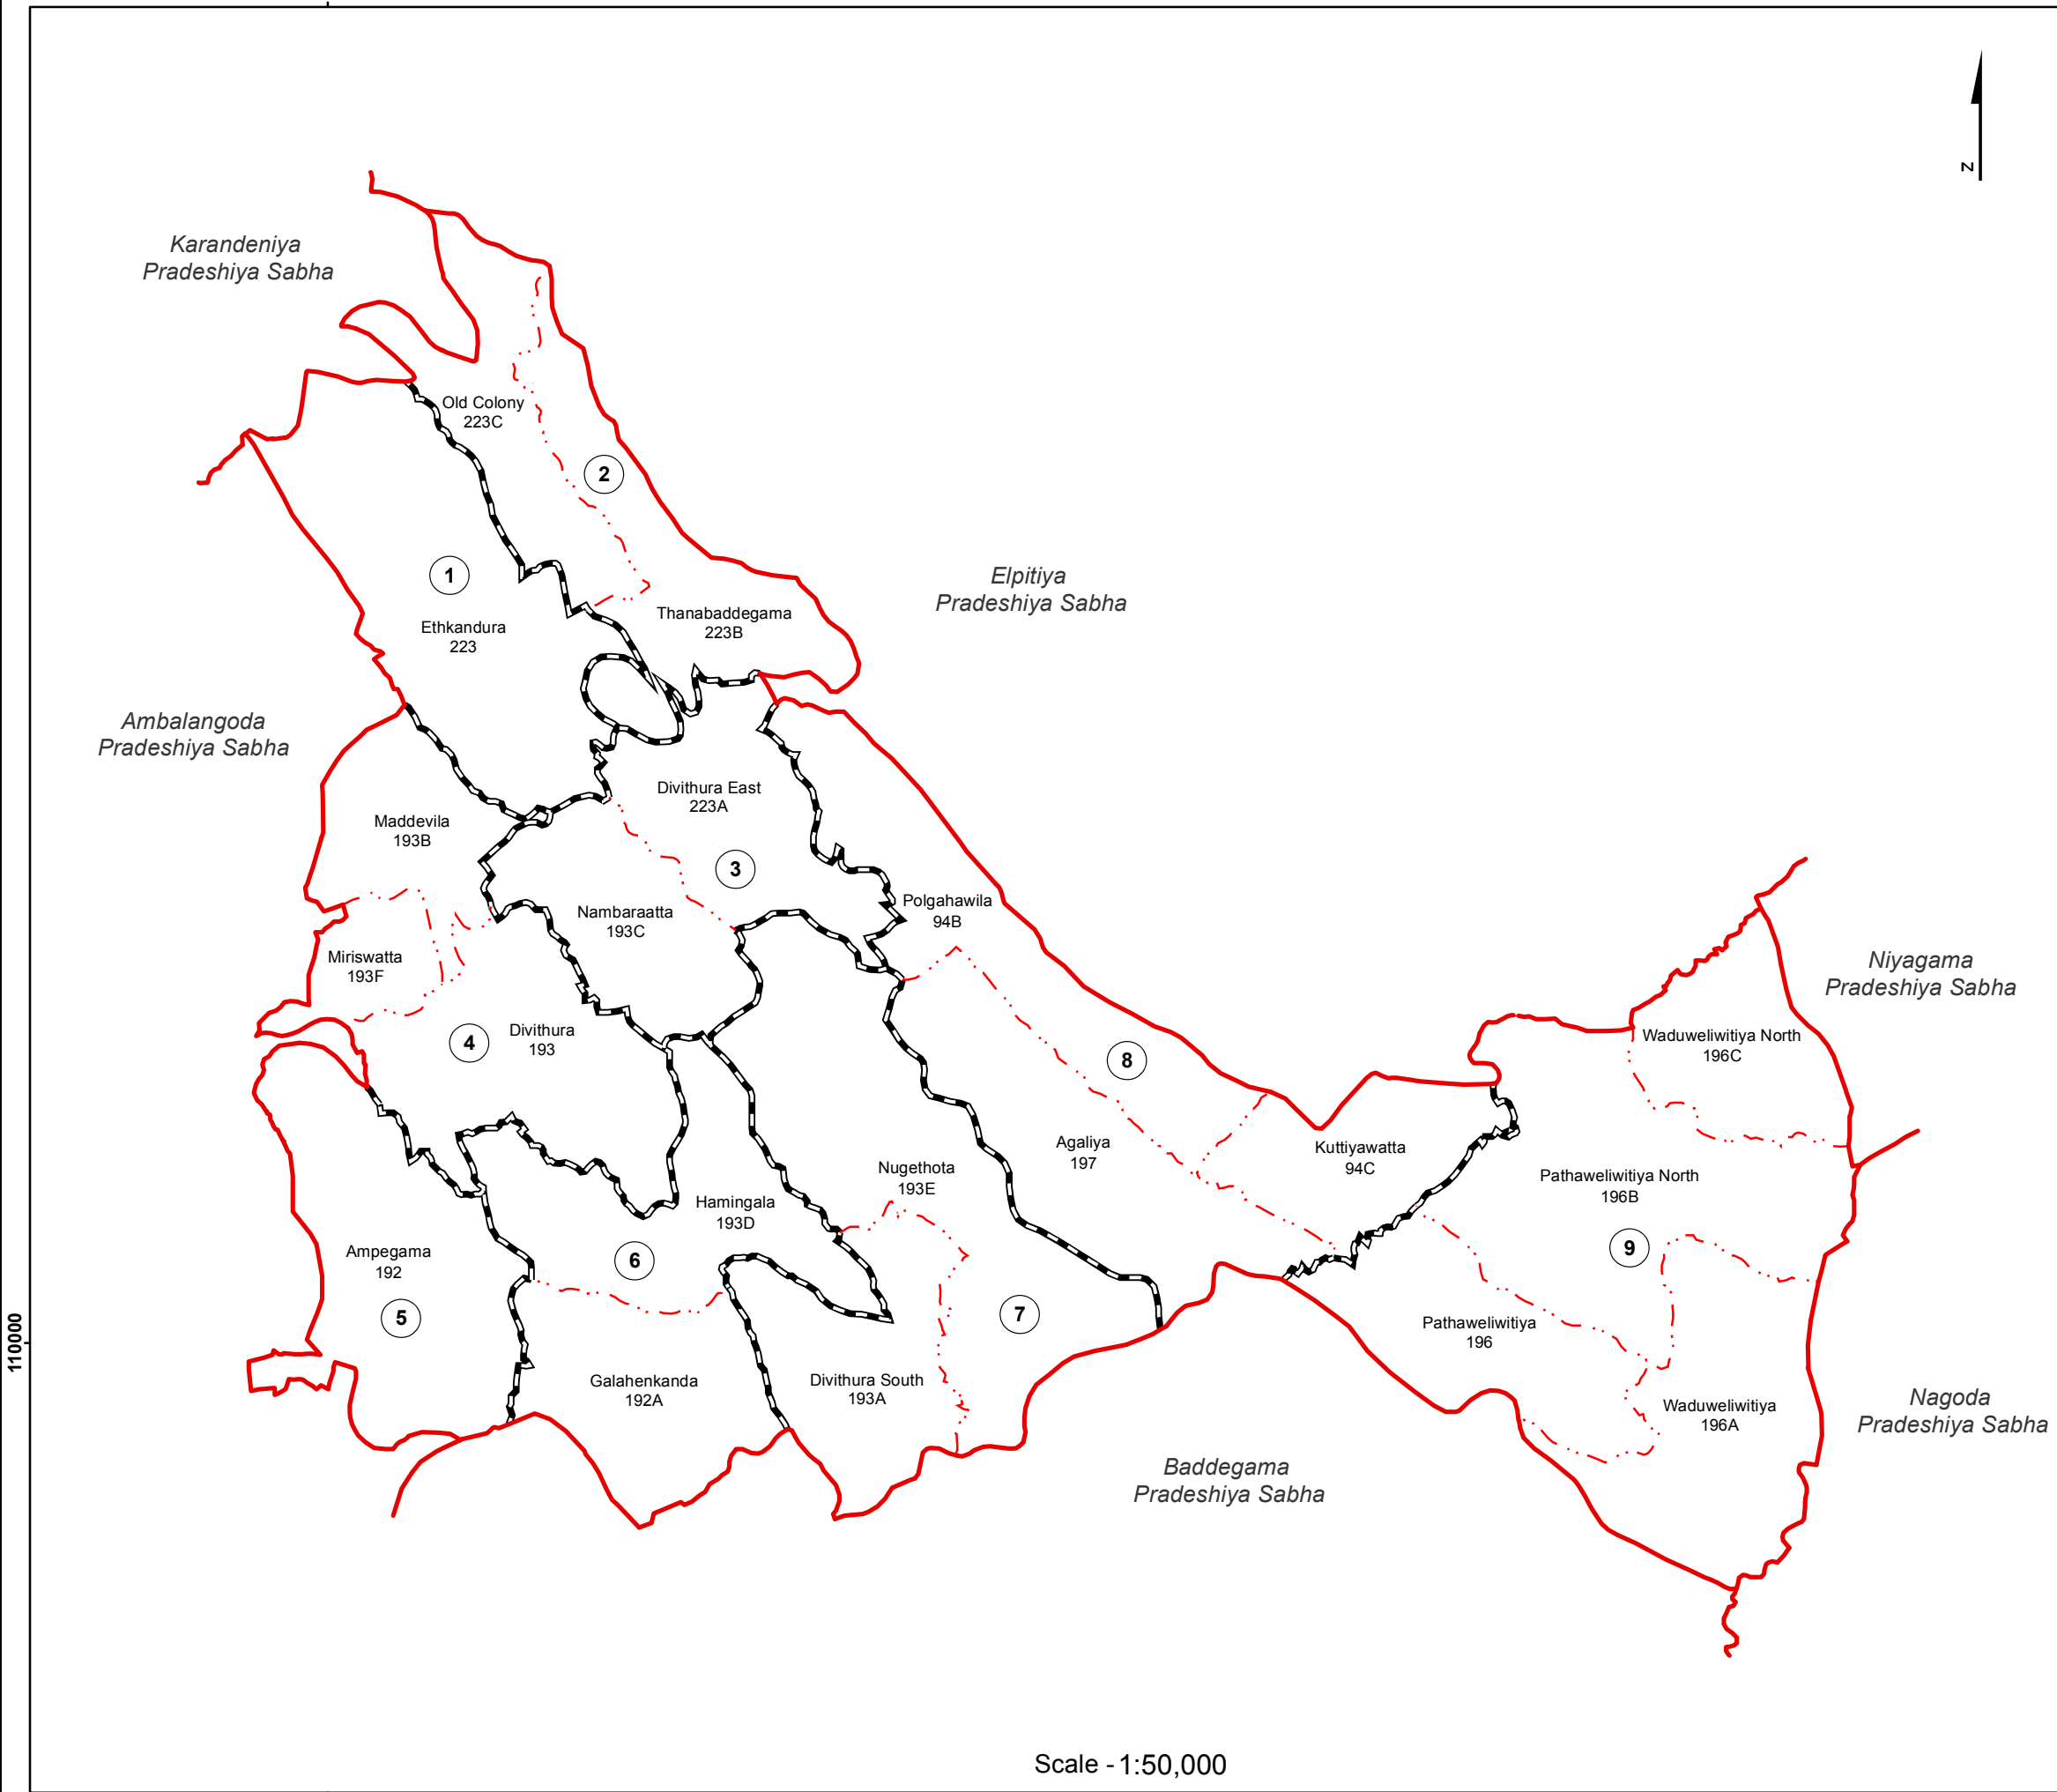

Ward Map of Welivitiya-Divithura Pradeshiya Sabha - Galle District

Ref. No : NDC /07 / 06

Welivitiya-Divithura Pradeshiya Sabha

Welivitiya-Divithura Pradeshiya Sabha

Ward No	Ward Name
1	Ethkandura
2	Thanabaddegama
3	Nambaraaththa
4	Divithura
5	Ampegama
6	Galahrenkanda
7	Nugethota
8	Agaliya
9	Weliwitiya

Legend

- + - - + Province Boundary
- . + . + . District Boundary
- . . - . DS Boundary
- . - . - GN Boundary
- - - - - Polling Division Boundary
- PS Boundary
- — — — MC / UC Boundary
- — — — Ward Boundary
- ▨ Multi Member Ward

Prepared by Survey Department of Sri Lanka

Data Source:
National Delimitation Committee for Local Authorities - 2013/2016
Ministry of Local Government and Provincial Councils

Scale - 1:50,000

130000