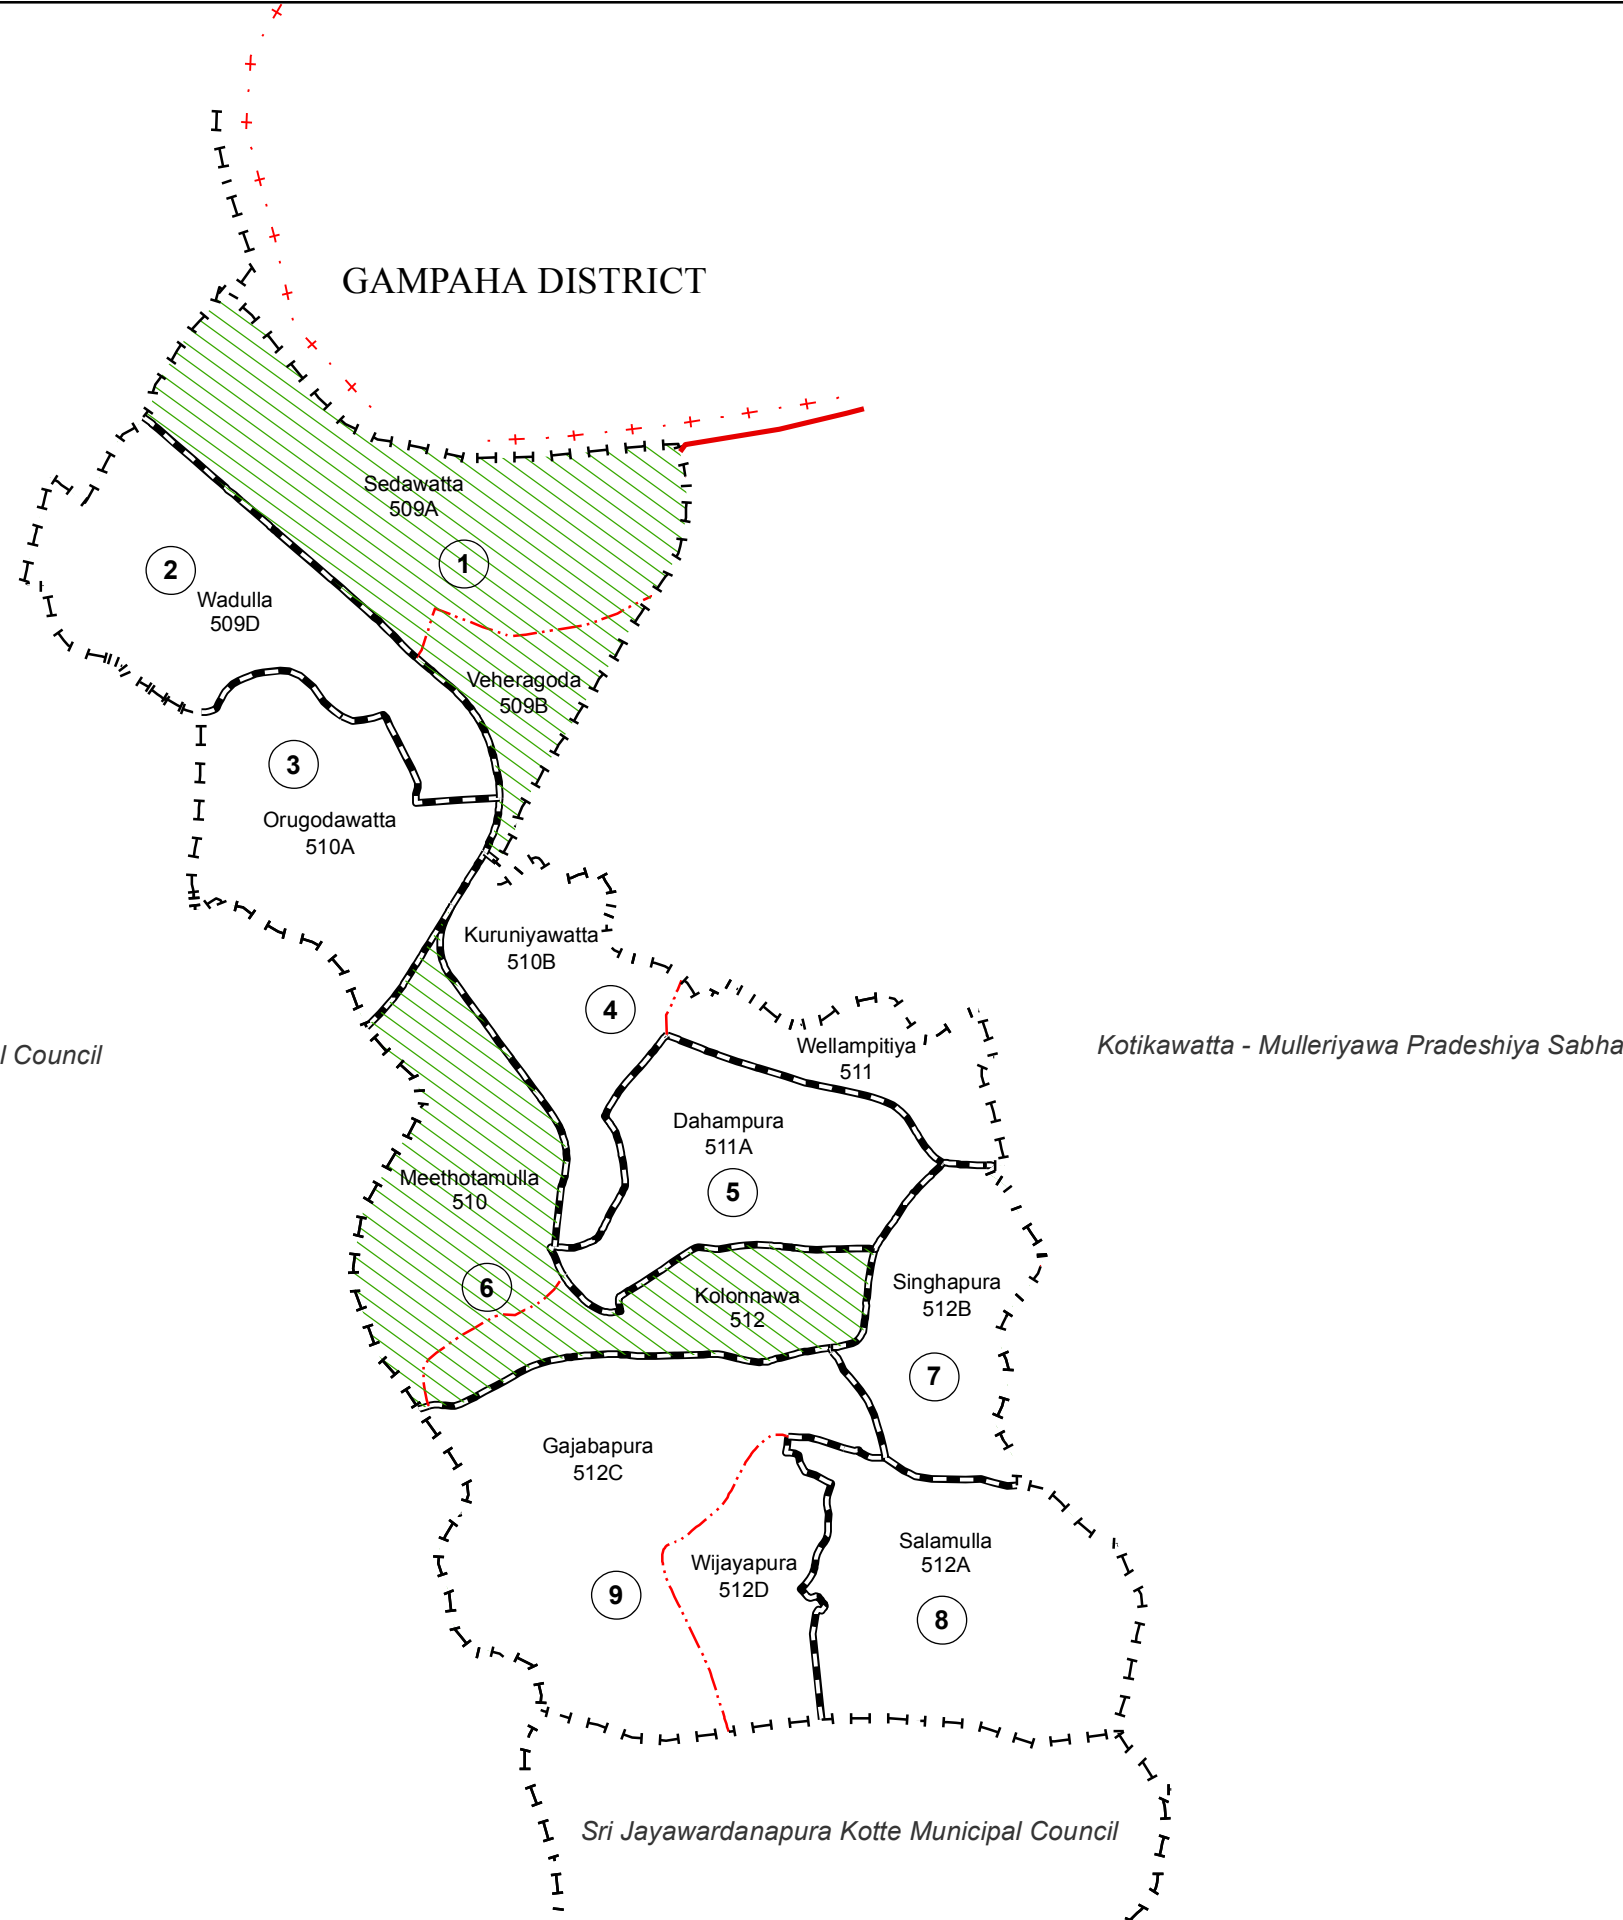

# Ward Map of Kolonnawa Urban Council - Colombo District

Ref. No : NDC / 01 / 06

## Kolonnawa Urban Council

WARD No	WARD Name
1	Sedawatta
2	Wadulla
3	Orugodawatta
4	Wellampitiya
5	Dahampura
6	Kolonnawa
7	Singhapura
8	Salamulla
9	Gajabapura

### Legend

- + - - + Province Boundary
- + · + · District Boundary
- · - · - DS Boundary
- · - · - GN Boundary
- · - · - Polling Division Boundary
- PS Boundary
- - - - MC / UC Boundary
- - - - Ward Boundary
- ▨ Multi Member Ward

Prepared by Survey Department of Sri Lanka

Data Source:  
National Delimitation Committee for Local Authorities - 2013 / 2016  
Ministry of Local Government and Provincial Councils

Scale - 1:20,000

100000