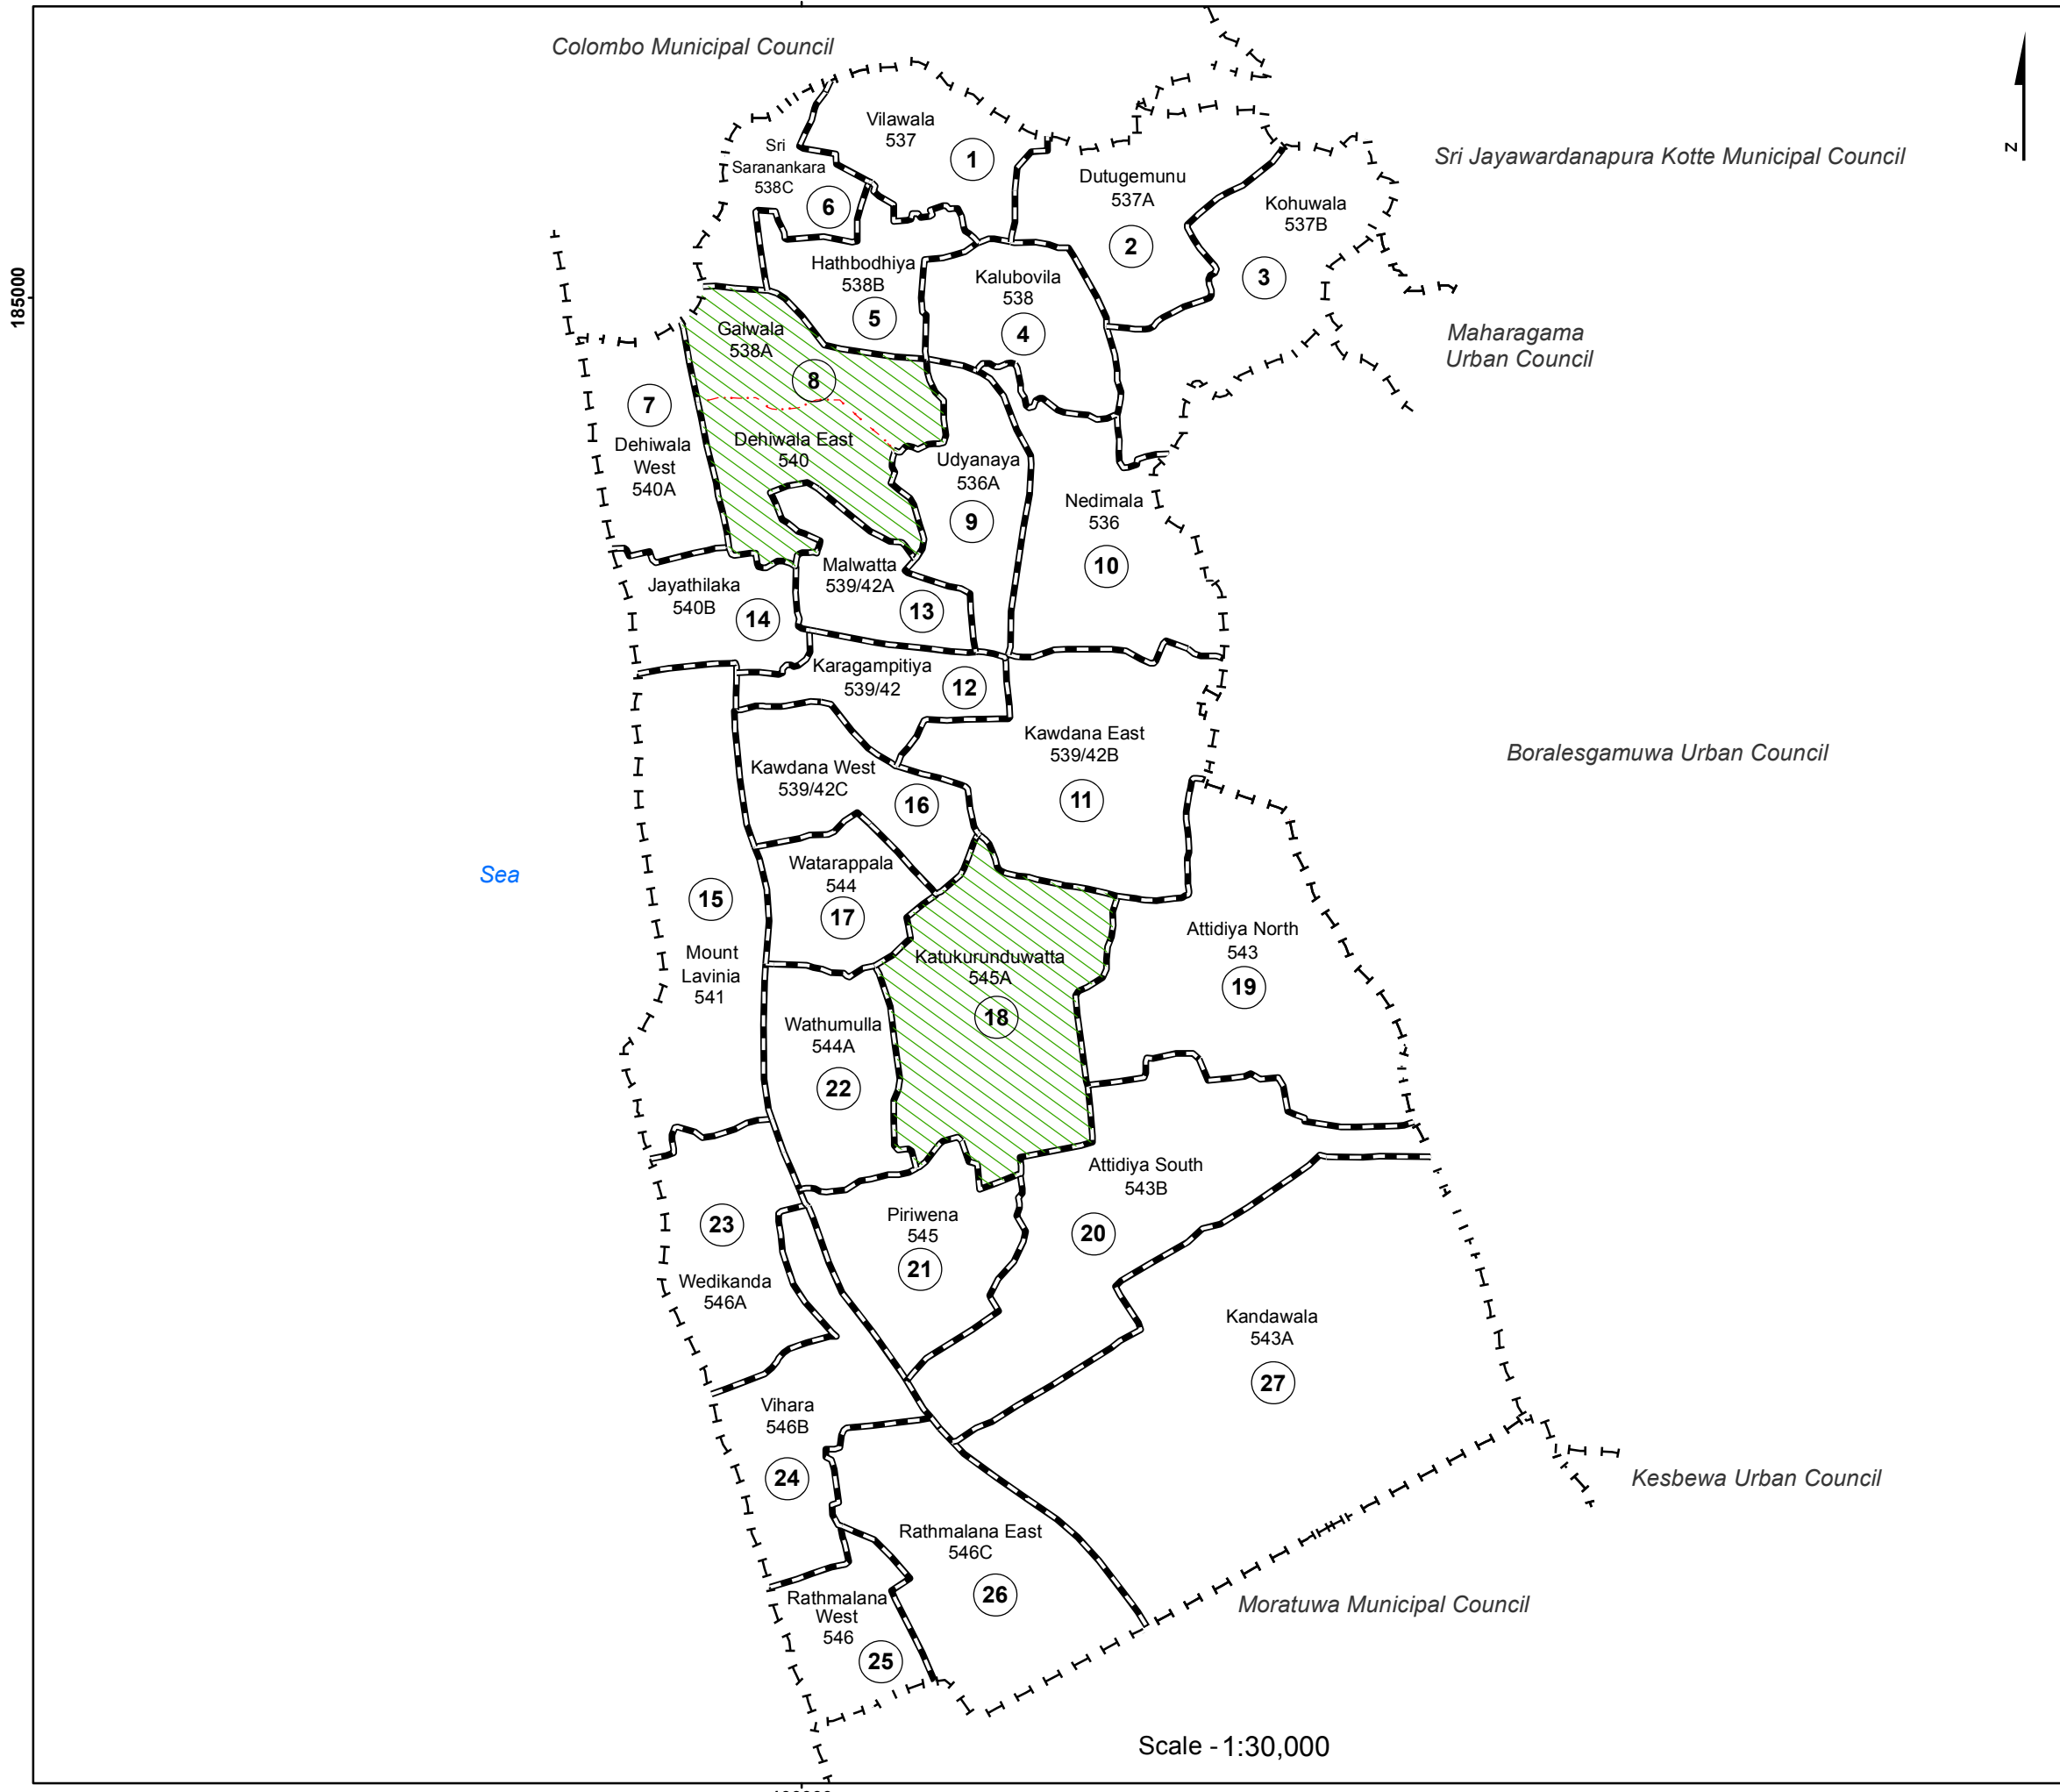

Ward Map of Dehiwala - Mount Lavinia Municipal Council - Colombo District

Ref. No : NDC / 01 / 02

Dehiwala - Mount Lavinia Municipal Council	
WARD No	WARD Name
1	Vilawala
2	Dutugemunu
3	Kohuwala
4	Kalubovila
5	Hathbodhiya
6	Sri Saranankara
7	Dehiwala West
8	Dehiwala East
9	Udyanaya
10	Nedimala
11	Kawdana East
12	Karagampitiya
13	Malwatta
14	Dehiwala Town
15	Mount Lavinia
16	Kawdana West
17	Watarappala
18	Katukurunduwatta
19	Attidiya North
20	Attidiya South
21	Piriwena
22	Wathumulla
23	Wedikanda
24	Vihara
25	Rathmalana West
26	Rathmalana East
27	Kandawala

Legend

- + - - + Province Boundary
- + · + District Boundary
- · - · DS Boundary
- · - · GN Boundary
- · · · Polling Division Boundary
- PS Boundary
- - - - MC / UC Boundary
- — — — Ward Boundary
- ▨ Multi Member Ward

Prepared by Survey Department of Sri Lanka

Data Source:
National Delimitation Committee for Local Authorities - 2013
Ministry of Local Government and Provincial Councils

Scale - 1:30,000

100000

185000