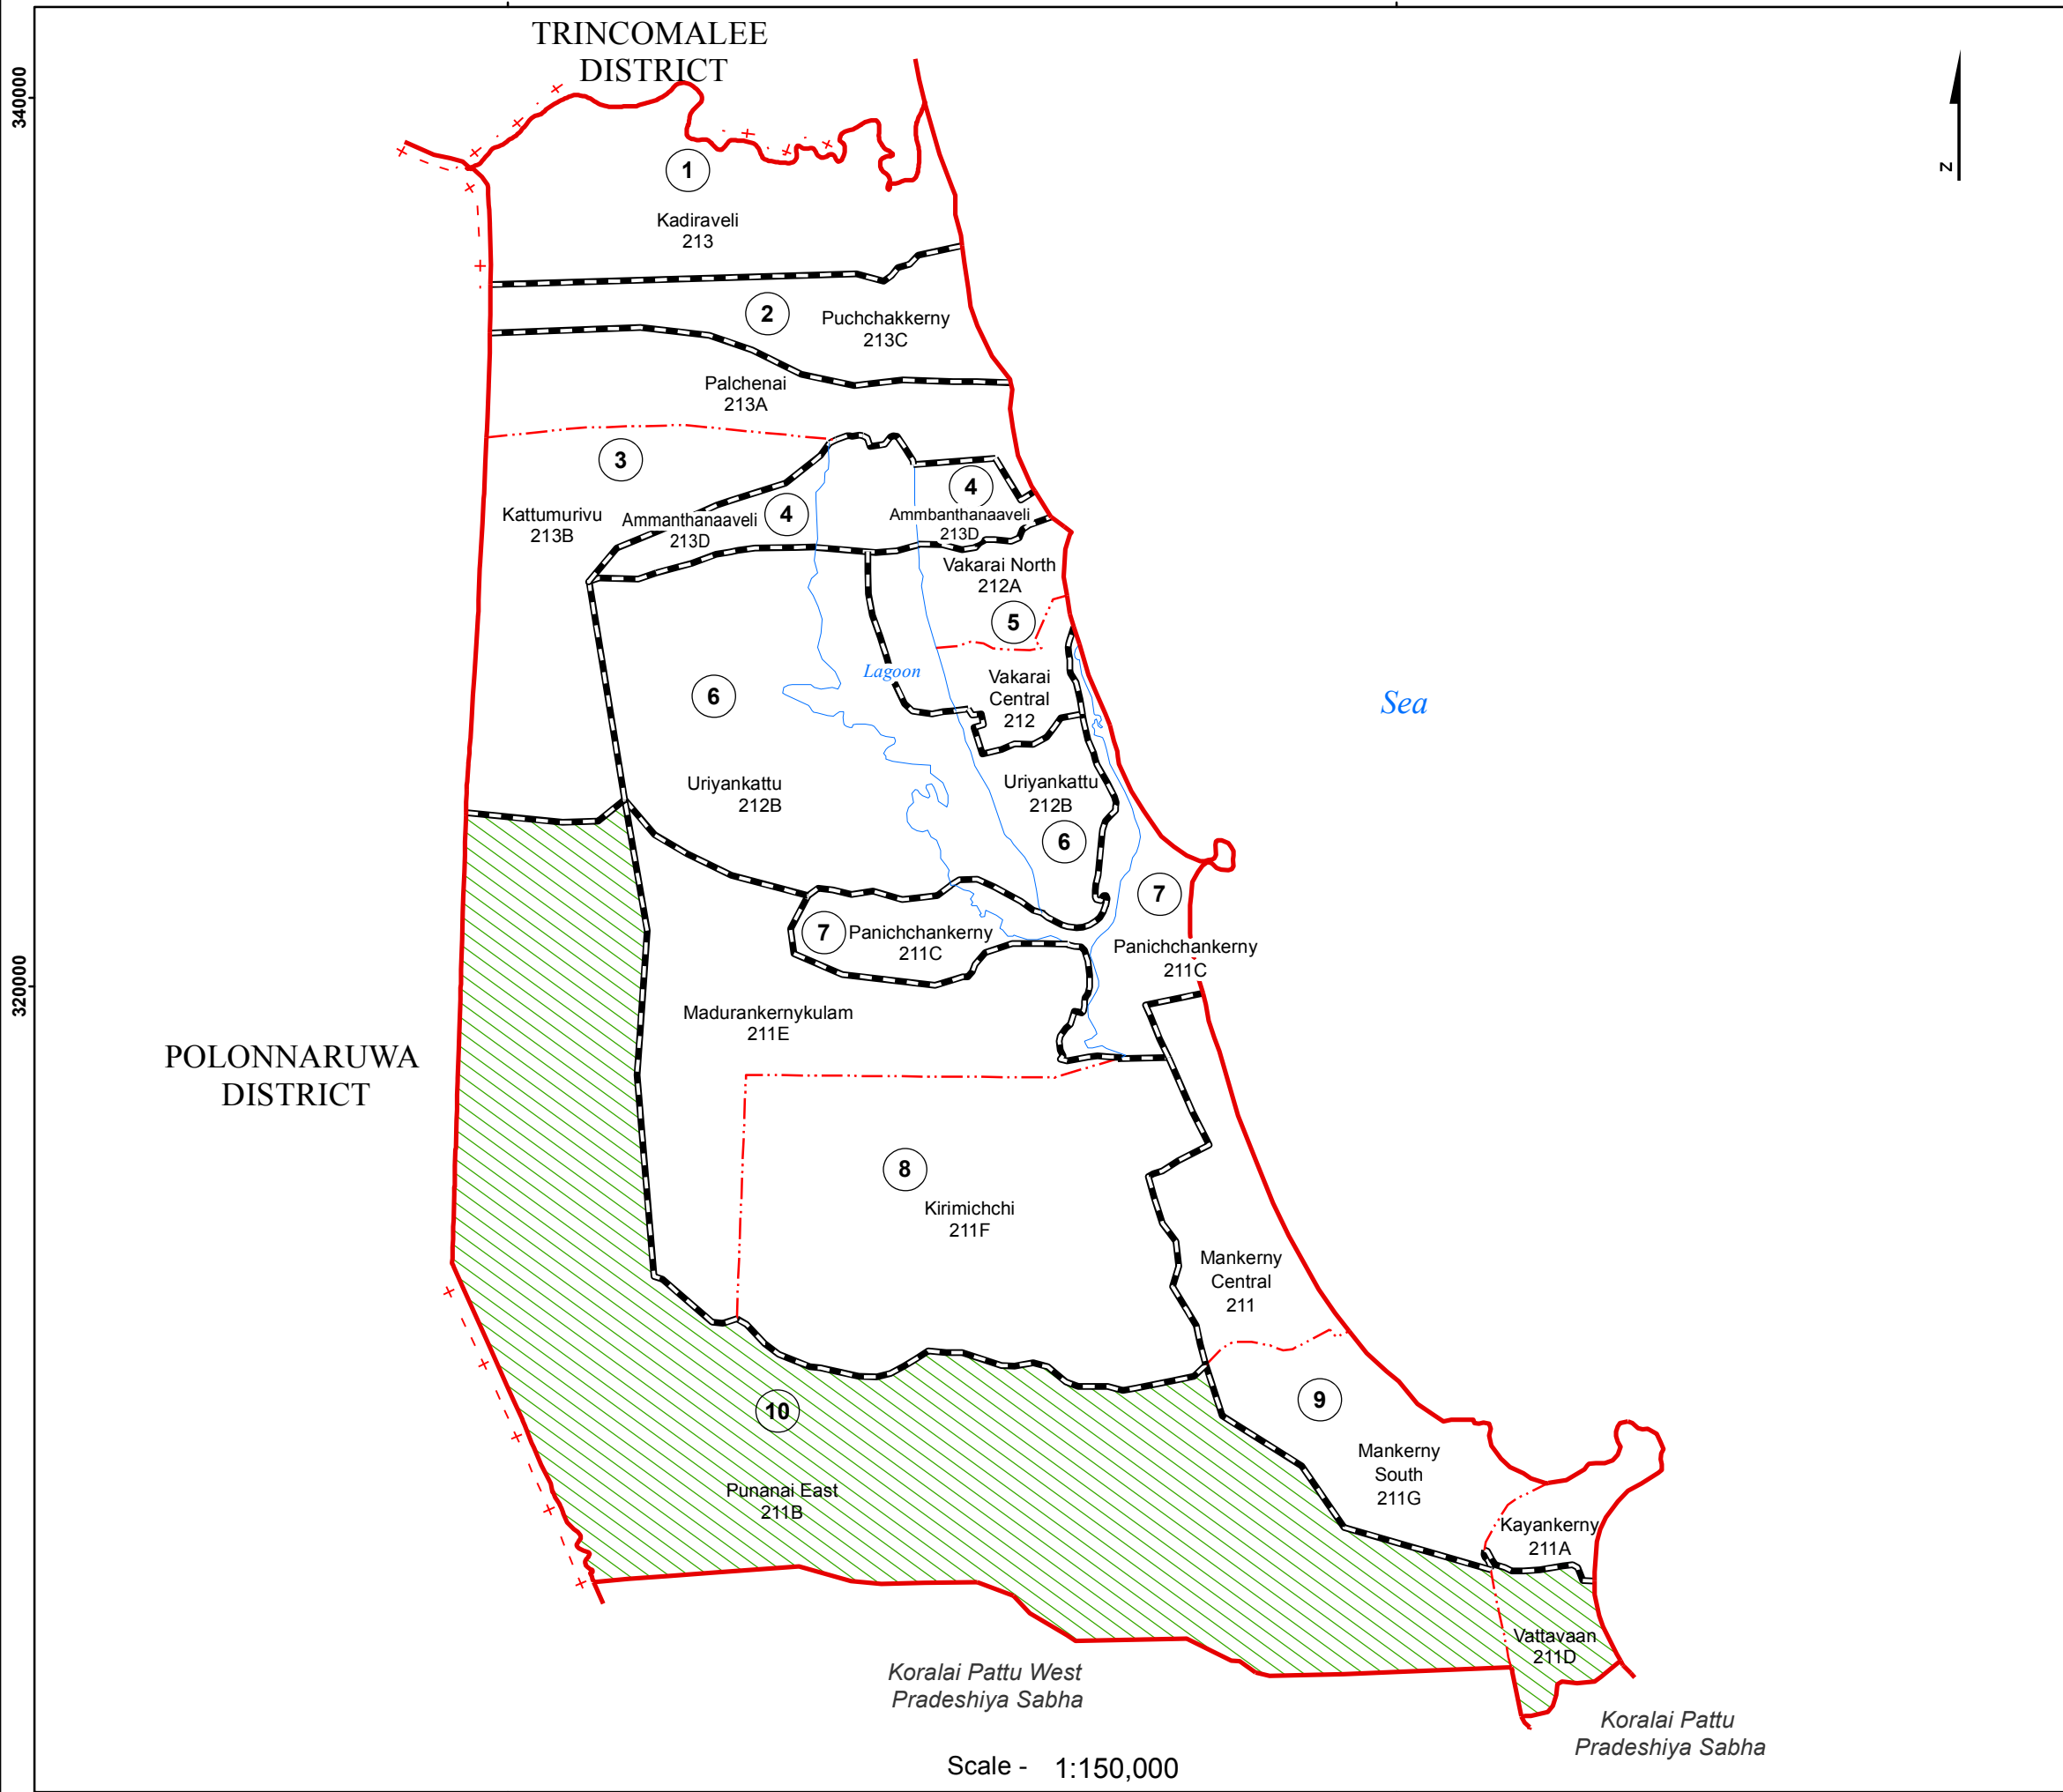

Ward Map of Koralai Pattu North Pradeshiya Sabha - Batticaloa District

Ref. No : NDC / 15 / 07

Koralai Pattu North Pradeshiya Sabha

WARD No	WARD Name
1	Kadiraveli
2	Puchchakkerny
3	Palchenai
4	Ammbanthanaaveli
5	Vakarai
6	Uriyankattu
7	Panichchankerny
8	Madurankernykulam
9	Mankerny
10	Punanai East

Legend

- + - - - + Province Boundary
- . - . - . District Boundary
- . - . - . DS Boundary
- . - . - . GN Boundary
- - - - - Polling Division Boundary
- PS Boundary
- — — MC / UC Boundary
- — — Ward Boundary
- ▨ Multi Member Ward

Prepared by Survey Department of Sri Lanka
 Data Source: National Delimitation Committee for Local Authorities - 2013
 Ministry of Local Government and Provincial Councils

Scale - 1:150,000

260000 280000