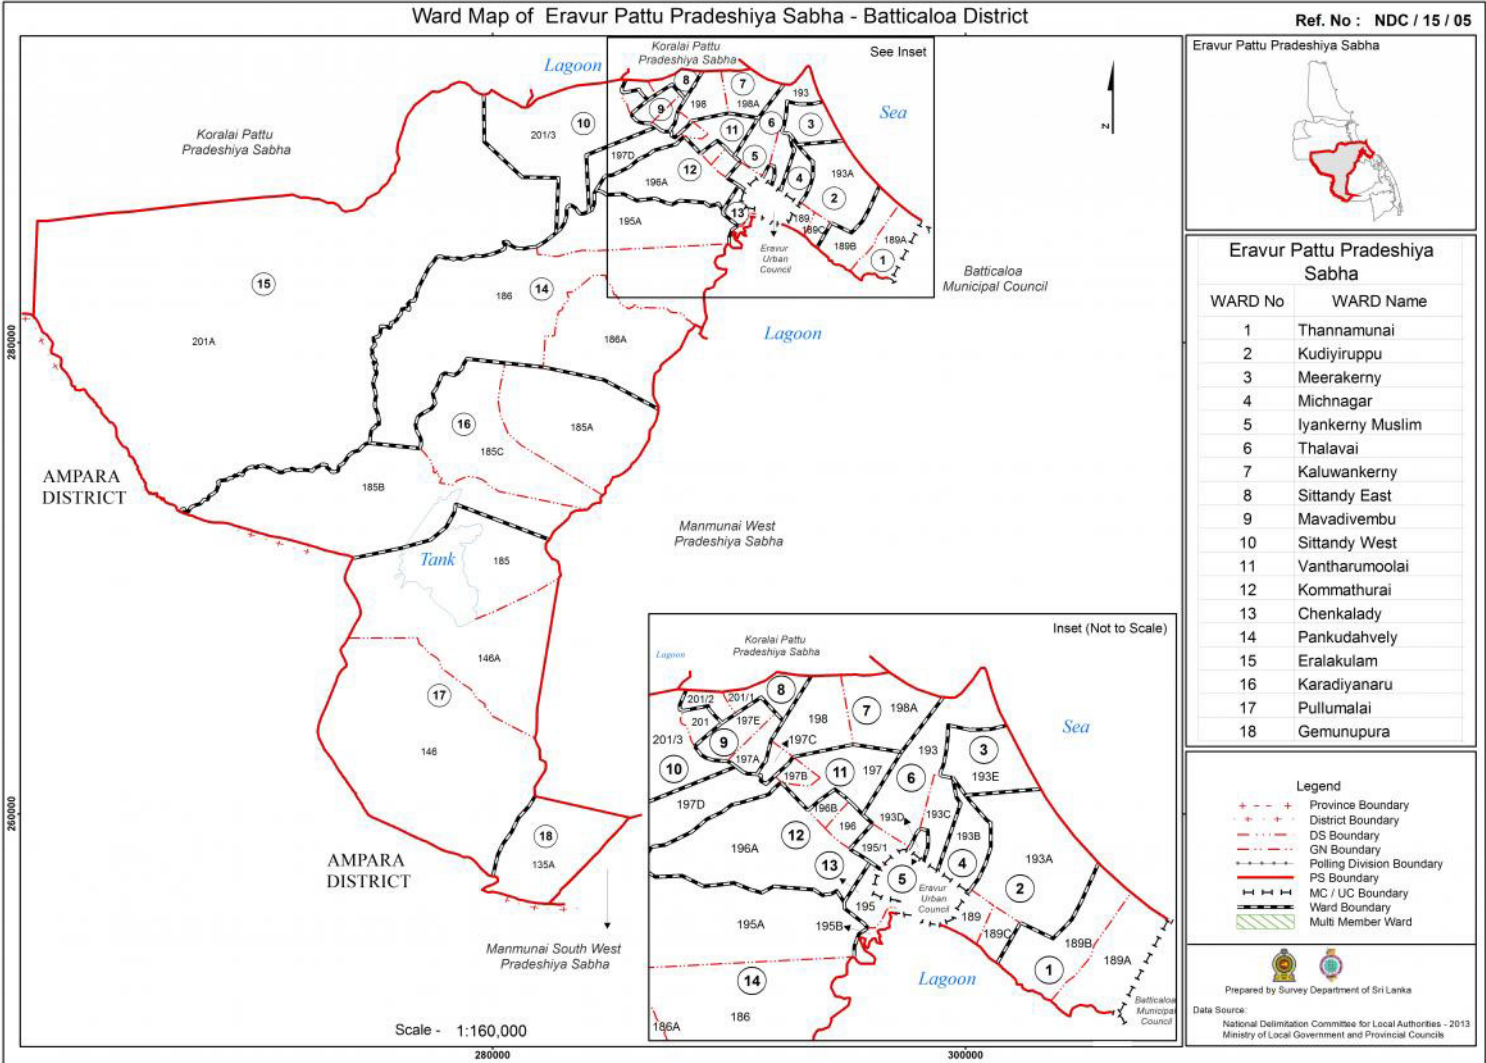

Ward Map of Eravur Pattu Pradeshiya Sabha - Batticaloa District

Ref. No : NDC / 15 / 05

Eravur Pattu Pradeshiya Sabha

WARD No	WARD Name
1	Thannamunai
2	Kudiyiruppu
3	Meerakerny
4	Michnagar
5	Iyankerny Muslim
6	Thalavai
7	Kaluwankerny
8	Sittandy East
9	Mavadivembu
10	Sittandy West
11	Vantharumoolai
12	Kommathurai
13	Chenkalady
14	Pankudahvely
15	Eralakulam
16	Karadiyanaru
17	Pullumalai
18	Gemunupura

Legend

- +---+ Province Boundary
- District Boundary
- DS Boundary
- GN Boundary
- +---+ Polling Division Boundary
- PS Boundary
- +---+ MC / UC Boundary
- Ward Boundary
- Multi Member Ward

Prepared by Survey Department of Sri Lanka
 Data Source: National Delimitation Committee for Local Authorities - 2013
 Ministry of Local Government and Provincial Councils