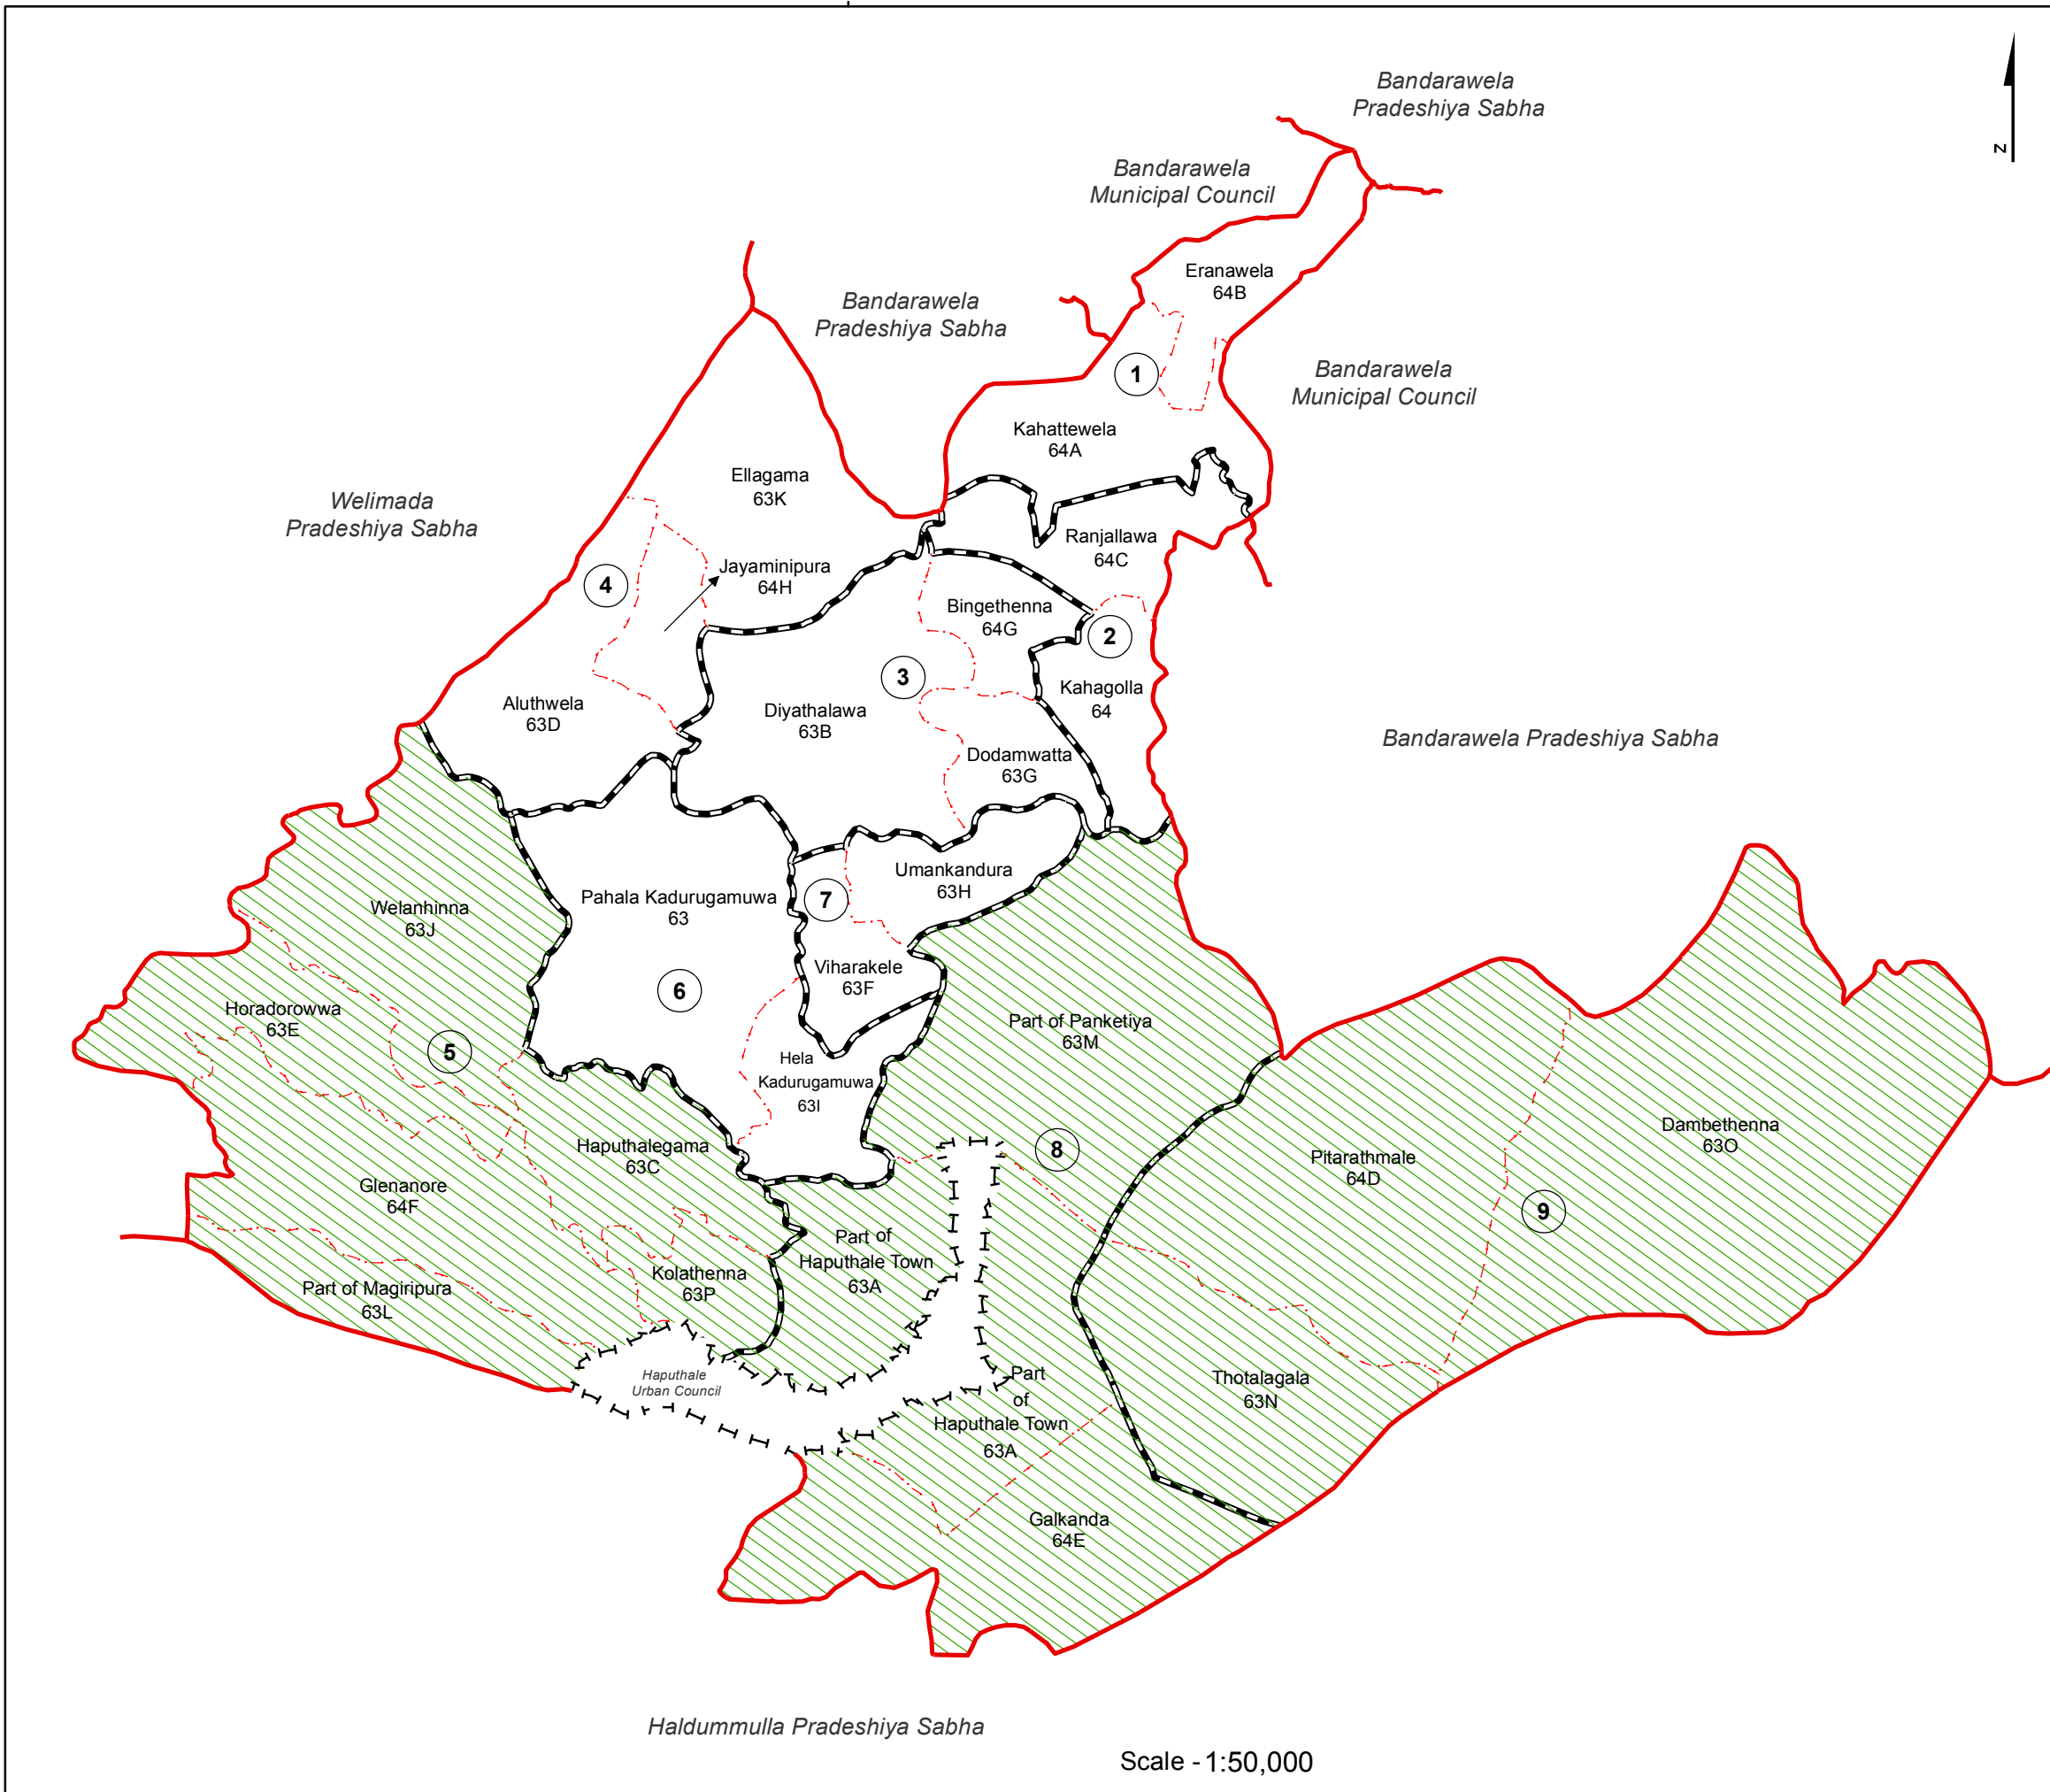

# Ward Map of Haputhale Pradeshiya Sabha - Badulla District

Ref. No : NDC / 22 / 17

## Haputhale Pradeshiya Sabha

WARD No	WARD Name
1	Kahattewela
2	Kahagolla
3	Diyathalawa
4	Ellagama
5	Haputhalegama
6	Kadurugamuwa
7	Umankandura
8	Haputhale
9	Dambethenna

**Legend**

- + - - + Province Boundary
- . + . + District Boundary
- . . - DS Boundary
- . . - GN Boundary
- - - • Polling Division Boundary
- PS Boundary
- H — H MC / UC Boundary
- Ward Boundary
- ▨ Multi Member Ward

Prepared by Survey Department of Sri Lanka  
 Data Source: National Delimitation Committee for Local Authorities - 2013  
 Ministry of Local Government and Provincial Councils

Scale - 1:50,000

220000