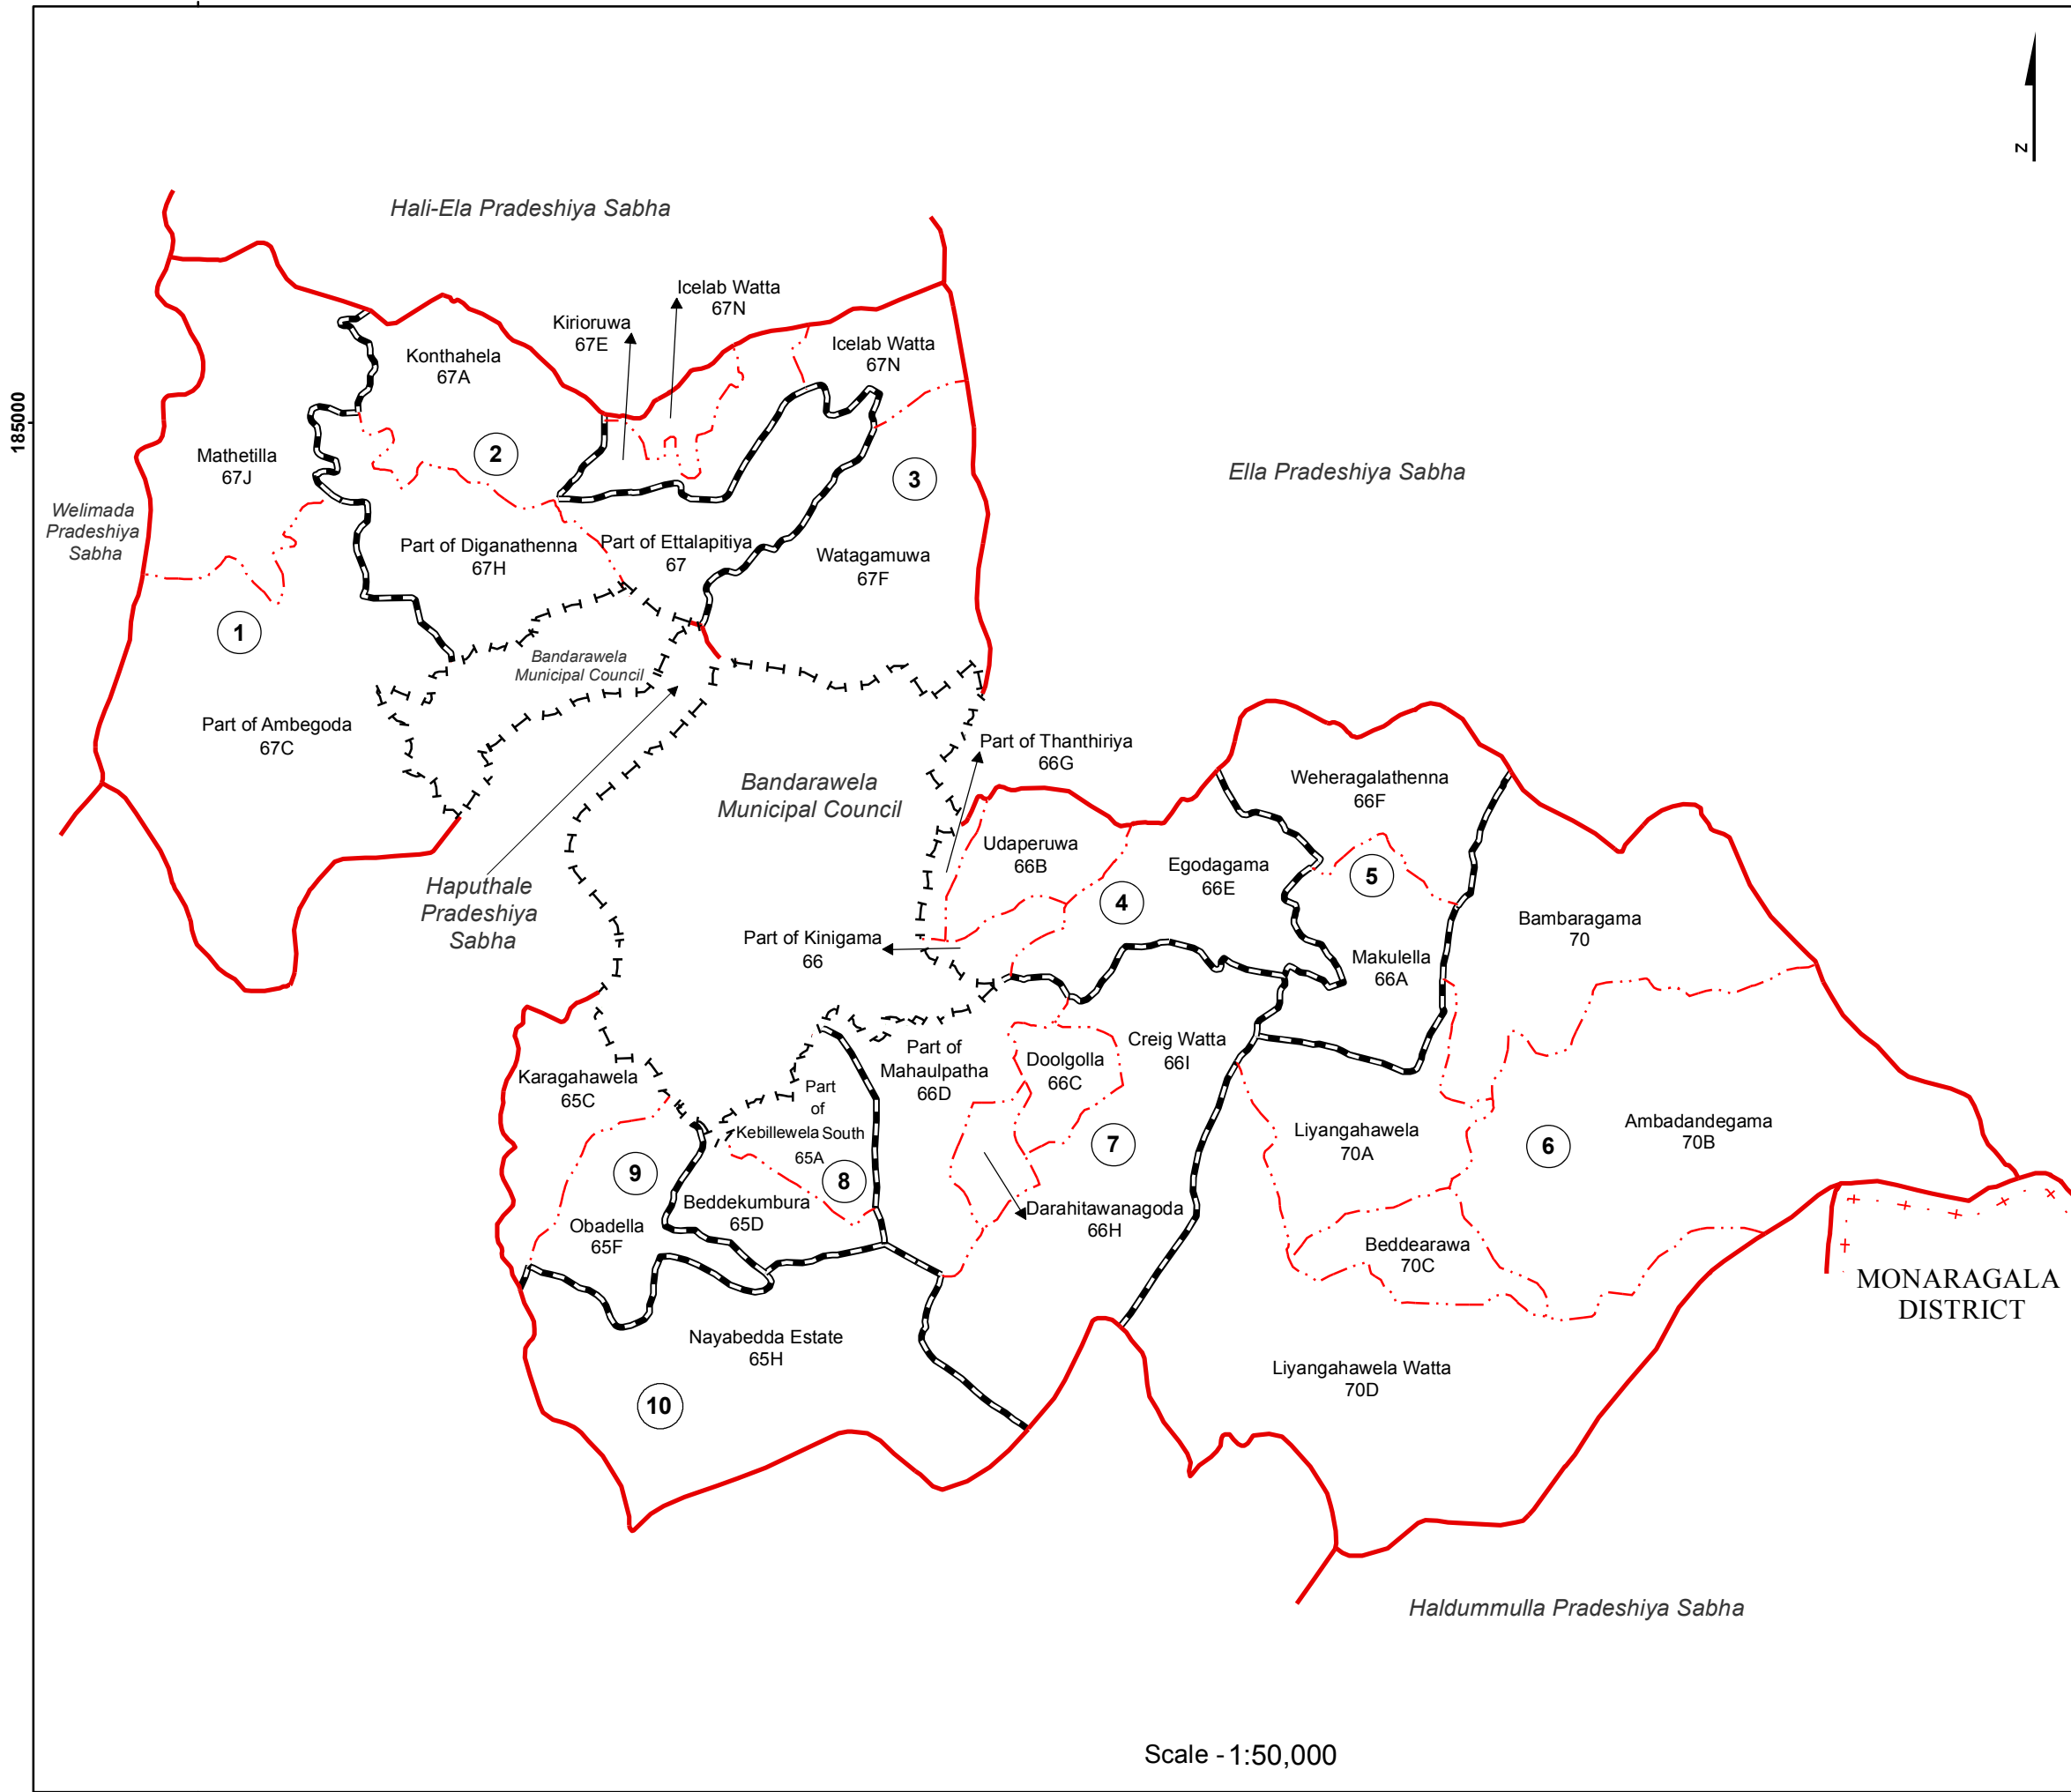

Ward Map of Bandarawela Pradeshiya Sabha - Badulla District

Ref.No : NDC / 22 / 15

Bandarawela Pradeshiya Sabha	
WARD No	WARD Name
1	Mathetilla
2	Diganathenna
3	Kirioruwa
4	Egodagama
5	Makulella
6	Liyangahawela
7	Doolgolla
8	Kebillewela South
9	Obadaella
10	Nayabeddawatta

Legend

- + - - - + Province Boundary
- . + . . . + District Boundary
- . . . - DS Boundary
- GN Boundary
- - - - - Polling Division Boundary
- - - - - PS Boundary
- MC / UC Boundary
- Ward Boundary
- Multi Member Ward

Prepared by Survey Department of Sri Lanka

Data Source:
National Delimitation Committee for Local Authorities - 2013
Ministry of Local Government and Provincial Councils

Scale - 1:50,000

185000

220000