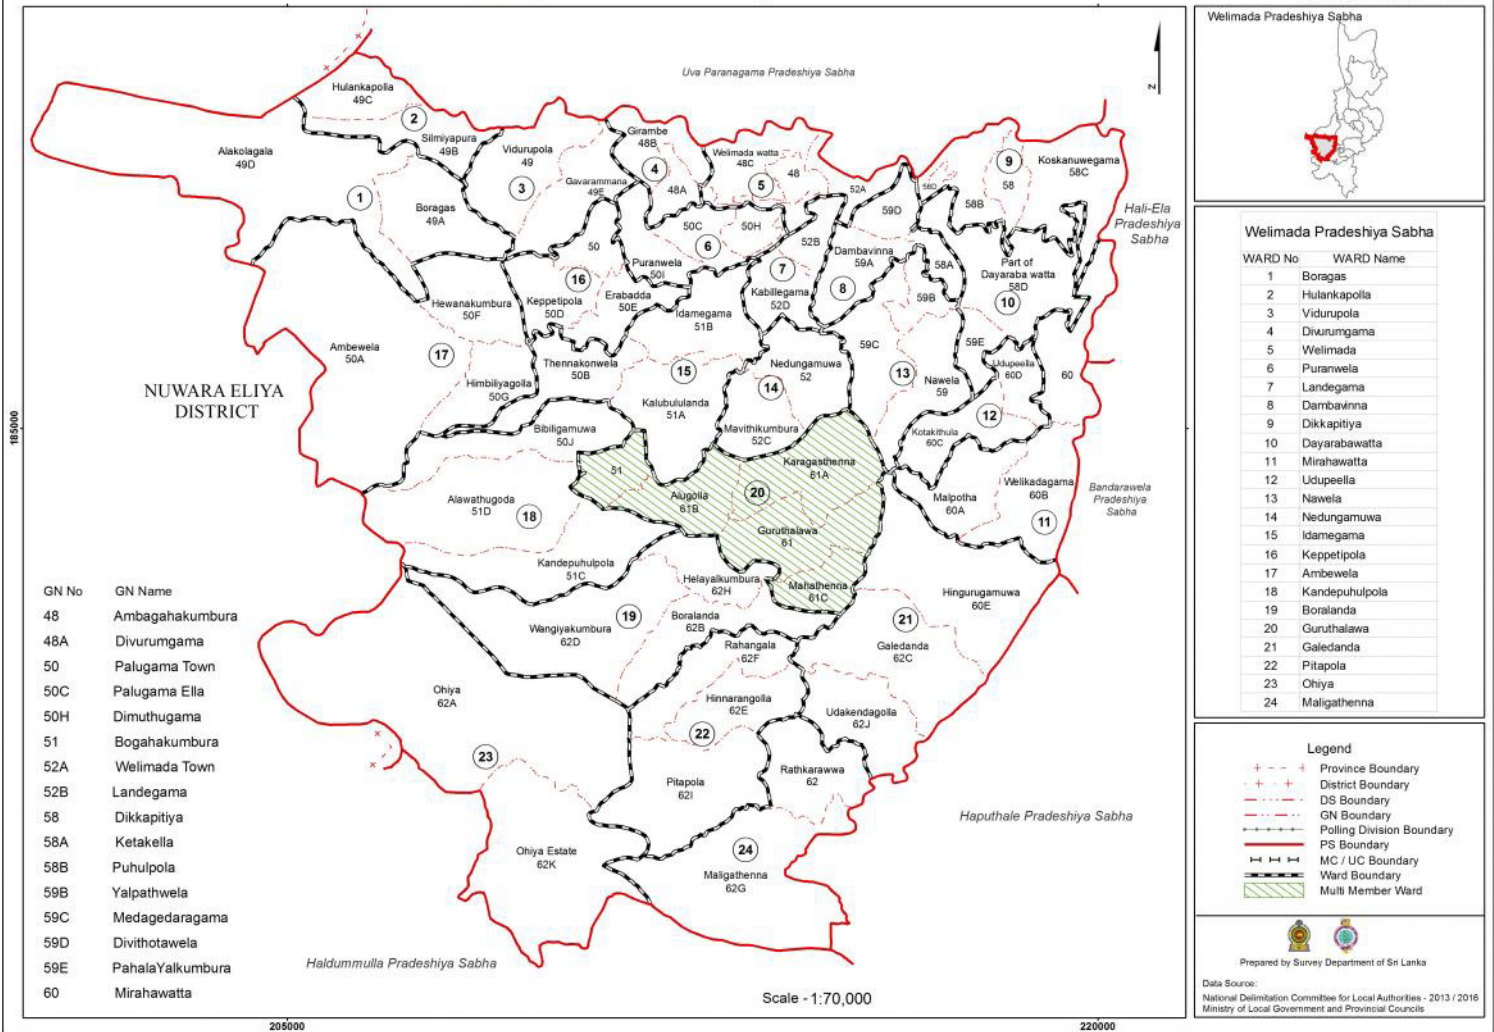

Ward Map of Welimada Pradeshiya Sabha- Badulla District

Ref. No : NDC / 22 / 14

Welimada Pradeshiya Sabha

WARD No	WARD Name
1	Boragas
2	Hulankapolla
3	Vidurupola
4	Dirurungama
5	Welimada
6	Puranwela
7	Landegama
8	Dambavinna
9	Dikkapitiya
10	Dayarabawatta
11	Mirahawatta
12	Udupeella
13	Nawela
14	Nedungamuwa
15	Idamagama
16	Keppetipola
17	Ambewela
18	Kandepuhulpola
19	Boralanda
20	Guruthalawa
21	Galedanda
22	Pitapola
23	Chiya
24	Maligathenna

GN No	GN Name
48	Ambagahakumbura
48A	Divurungama
50	Palugama Town
50C	Palugama Ella
50H	Dimuthugama
51	Bogahakumbura
52A	Welimada Town
52B	Landegama
58	Dikkapitiya
58A	Ketakella
58B	Puhulpola
59B	Yalpathwela
59C	Medagedaragama
59D	Divithotawela
59E	PahalaYalkumbura
60	Mirahawatta

Legend

- Province Boundary
- District Boundary
- DS Boundary
- GN Boundary
- Polling Division Boundary
- PS Boundary
- MC / UC Boundary
- Ward Boundary
- Multi Member Ward

Prepared by Survey Department of Sri Lanka
 Data Source: National Delimitation Committee for Local Authorities - 2013 / 2016
 Ministry of Local Government and Provincial Councils

20000

22000

Scale - 1:70,000