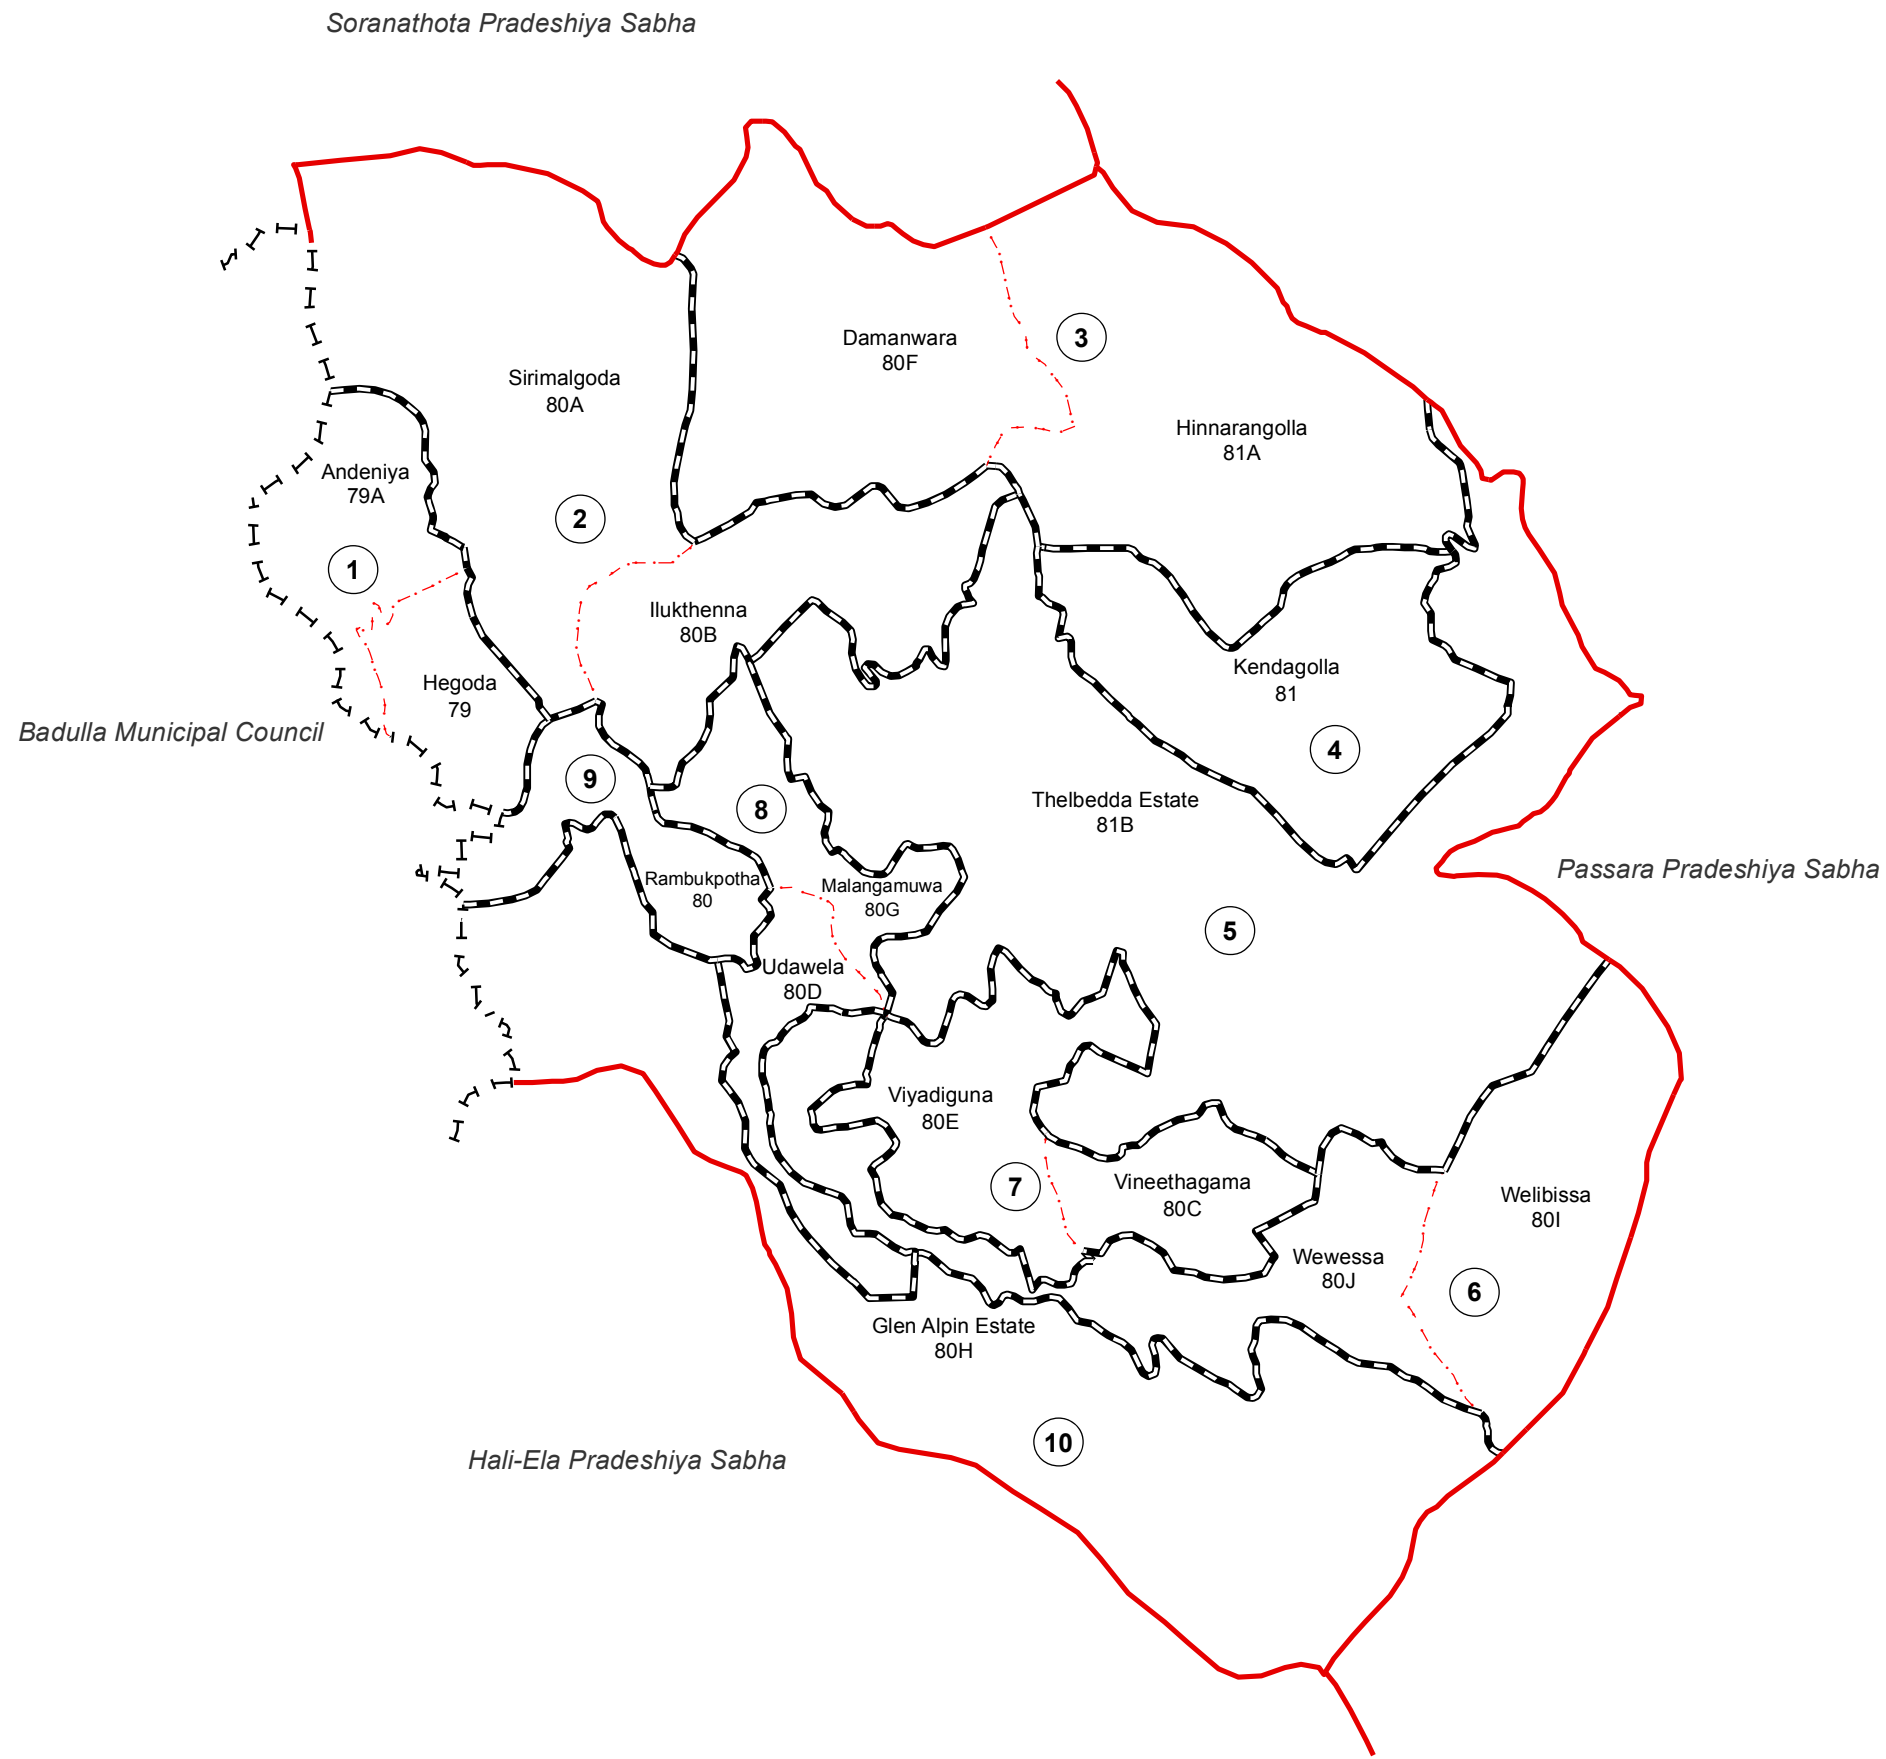

Ward Map of Badulla Pradeshiya Sabha - Badulla District

Ref. No : NDC / 22 / 11

Badulla Pradeshiya Sabha

Badulla Pradeshiya Sabha

WARD No	WARD Name
1	Andeniya
2	Sirmalgoda
3	Damanwara
4	Kendagolla
5	Thelbedda Estate
6	Wewessa
7	Vineethagama
8	Udawela
9	Rambukpotha
10	Glen Alpin Estate

200000

Legend

- + - - + Province Boundary
- . + . + District Boundary
- . . - DS Boundary
- . . - GN Boundary
- - - - Polling Division Boundary
- — — PS Boundary
- - - - MC / UC Boundary
- — — Ward Boundary
- ▨ Multi Member Ward

Prepared by Survey Department of Sri Lanka

Data Source:
National Delimitation Committee for Local Authorities - 2013
Ministry of Local Government and Provincial Councils

Scale - 1:40,000

235000