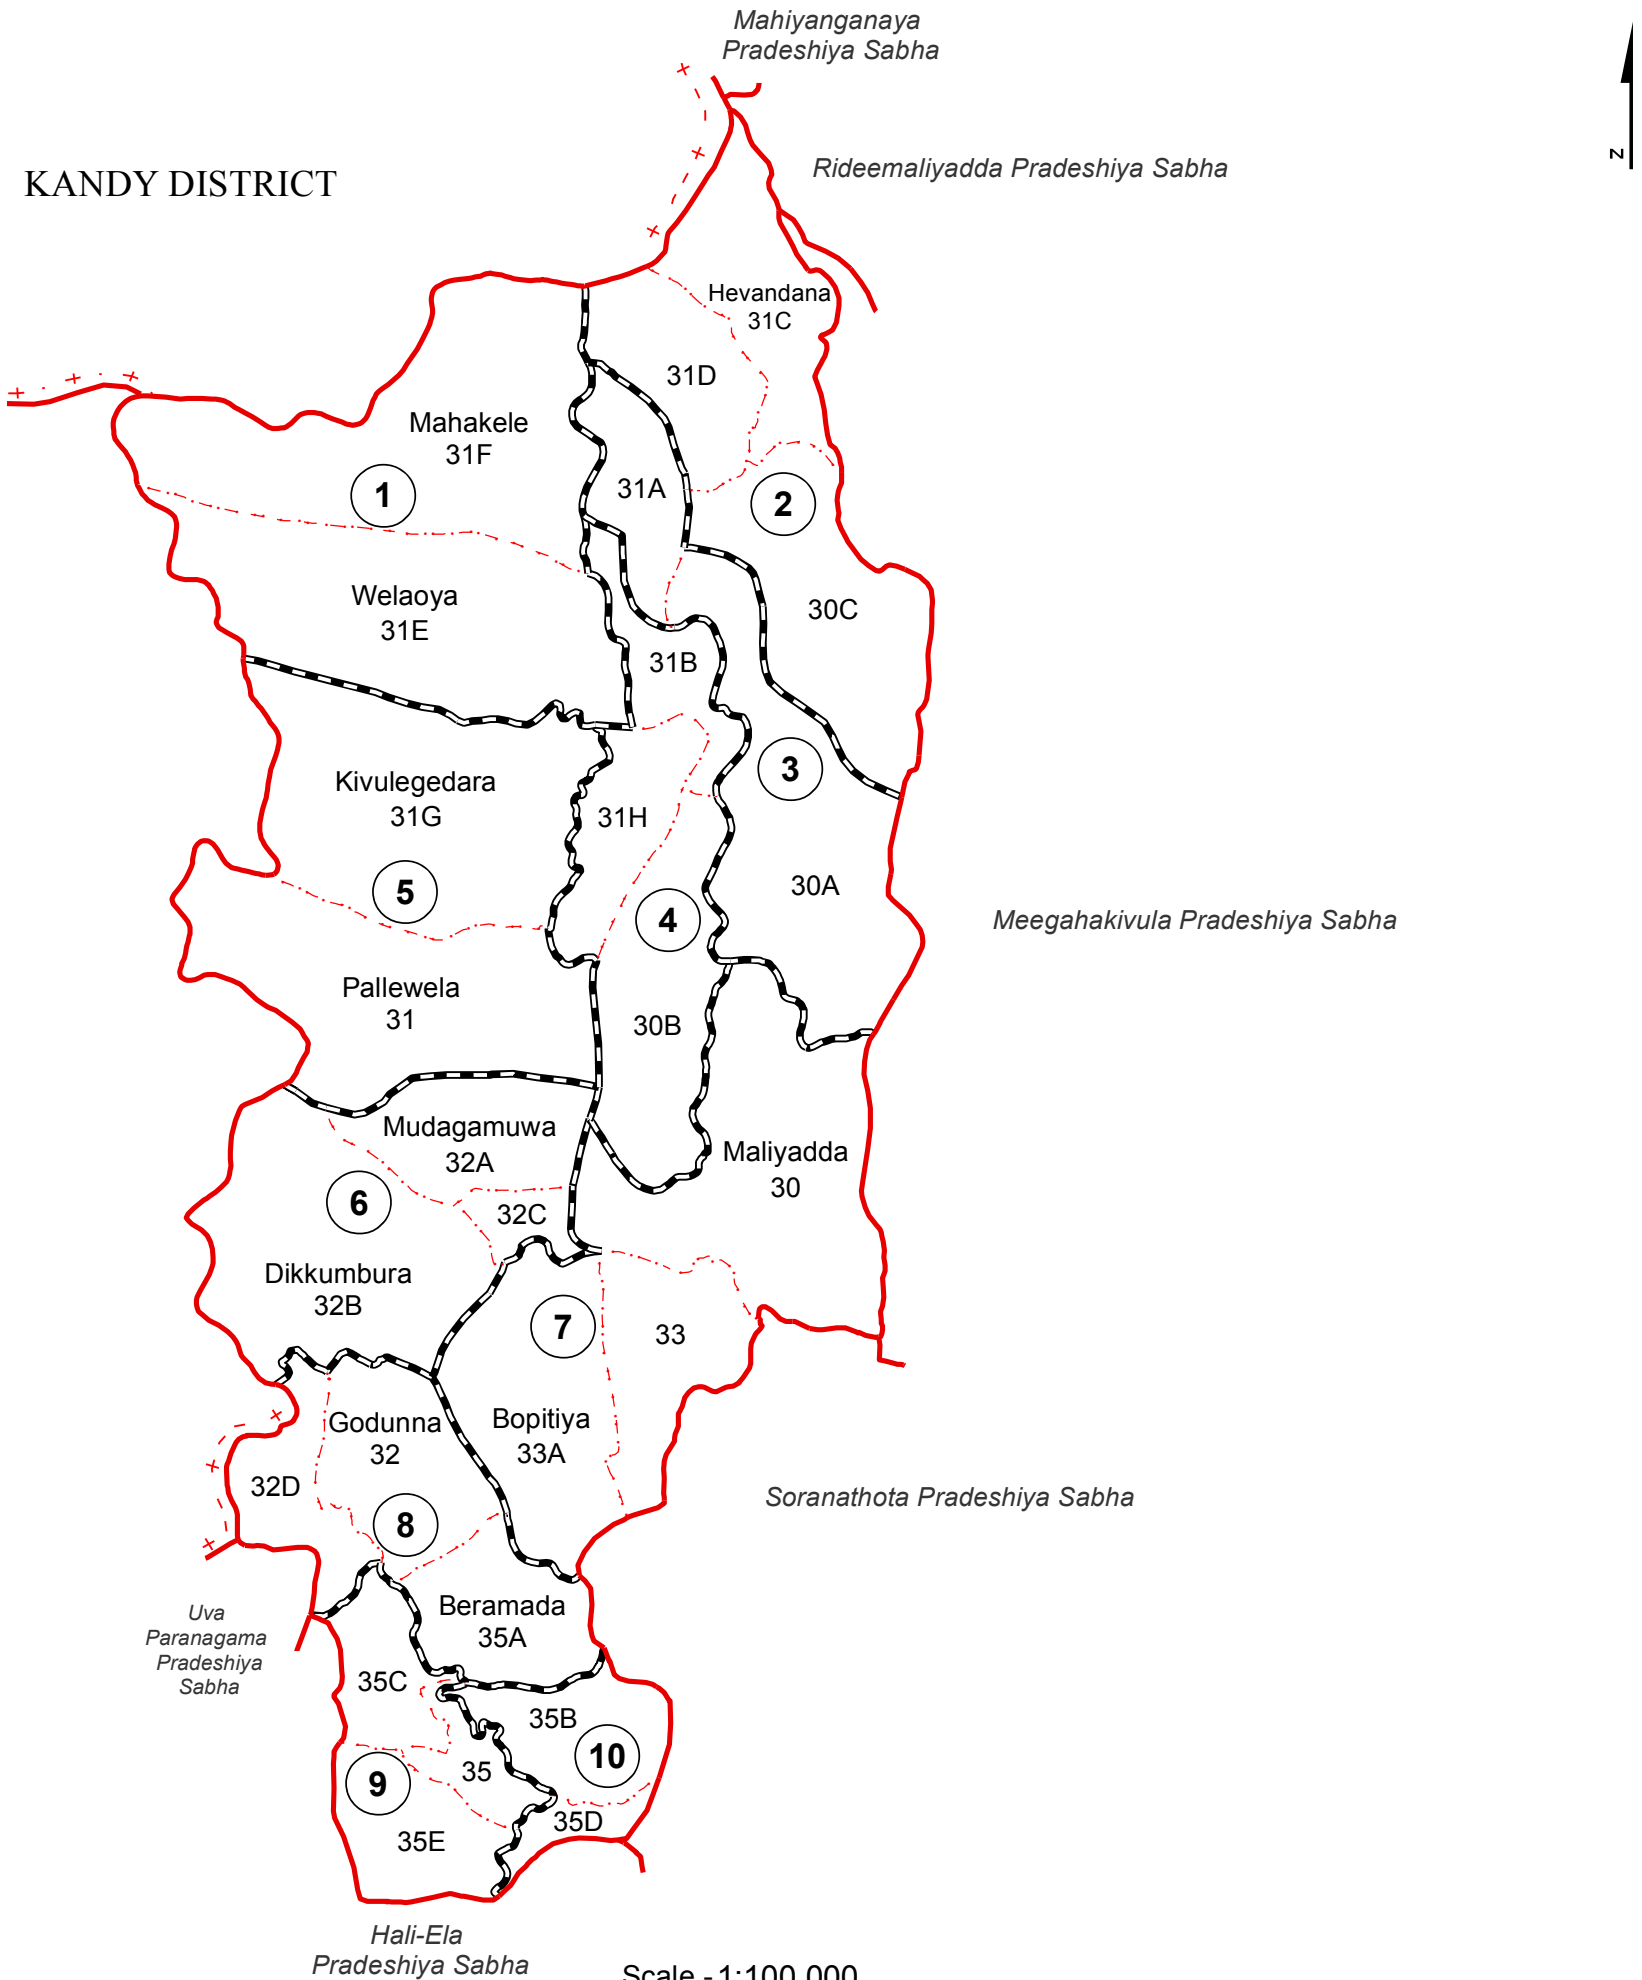

Ward Map of Kandaketiya Pradeshiya Sabha - Badulla District

Ref. No : NDC / 22 / 08

Kandaketiya Pradeshiya Sabha

Kandaketiya Pradeshiya Sabha

WARD No	WARD Name
1	Mahakele
2	Kandakepoo Ulpotha
3	Baduluoya
4	Kandaketiya
5	Kivulegedara
6	Mudagamuwa
7	Maliyadda
8	Godunna
9	Galauda
10	Bokanoruwa

215000

NUWARA ELIYA DISTRICT

GN No	GN Name
30A	Baduluoya East
30B	Wewathenna
30C	Mahathenna
31A	Baduluoya West
31B	Kandaketiya
31D	Kandakepoo Ulpatha
31H	Kirivehera
32C	Hapathgamuwa
32D	Wasanagama
33	Bogahakumbura
35	Galauda
35B	Bokanoruwa
35C	Thetilla
35D	Narangala
35E	Thalakumbura

Uva Paranagama Pradeshiya Sabha

Soranathota Pradeshiya Sabha

Hali-Ela Pradeshiya Sabha

Scale - 1:100,000

Legend

- + - - - + Province Boundary
- . + . . . + District Boundary
- . . . - DS Boundary
- - - - GN Boundary
- — — — Polling Division Boundary
- — — — PS Boundary
- — — — MC / UC Boundary
- — — — Ward Boundary
- ▨▨▨▨ Multi Member Ward

Prepared by Survey Department of Sri Lanka

Data Source:
National Delimitation Committee for Local Authorities - 2013
Ministry of Local Government and Provincial Councils

220000

235000