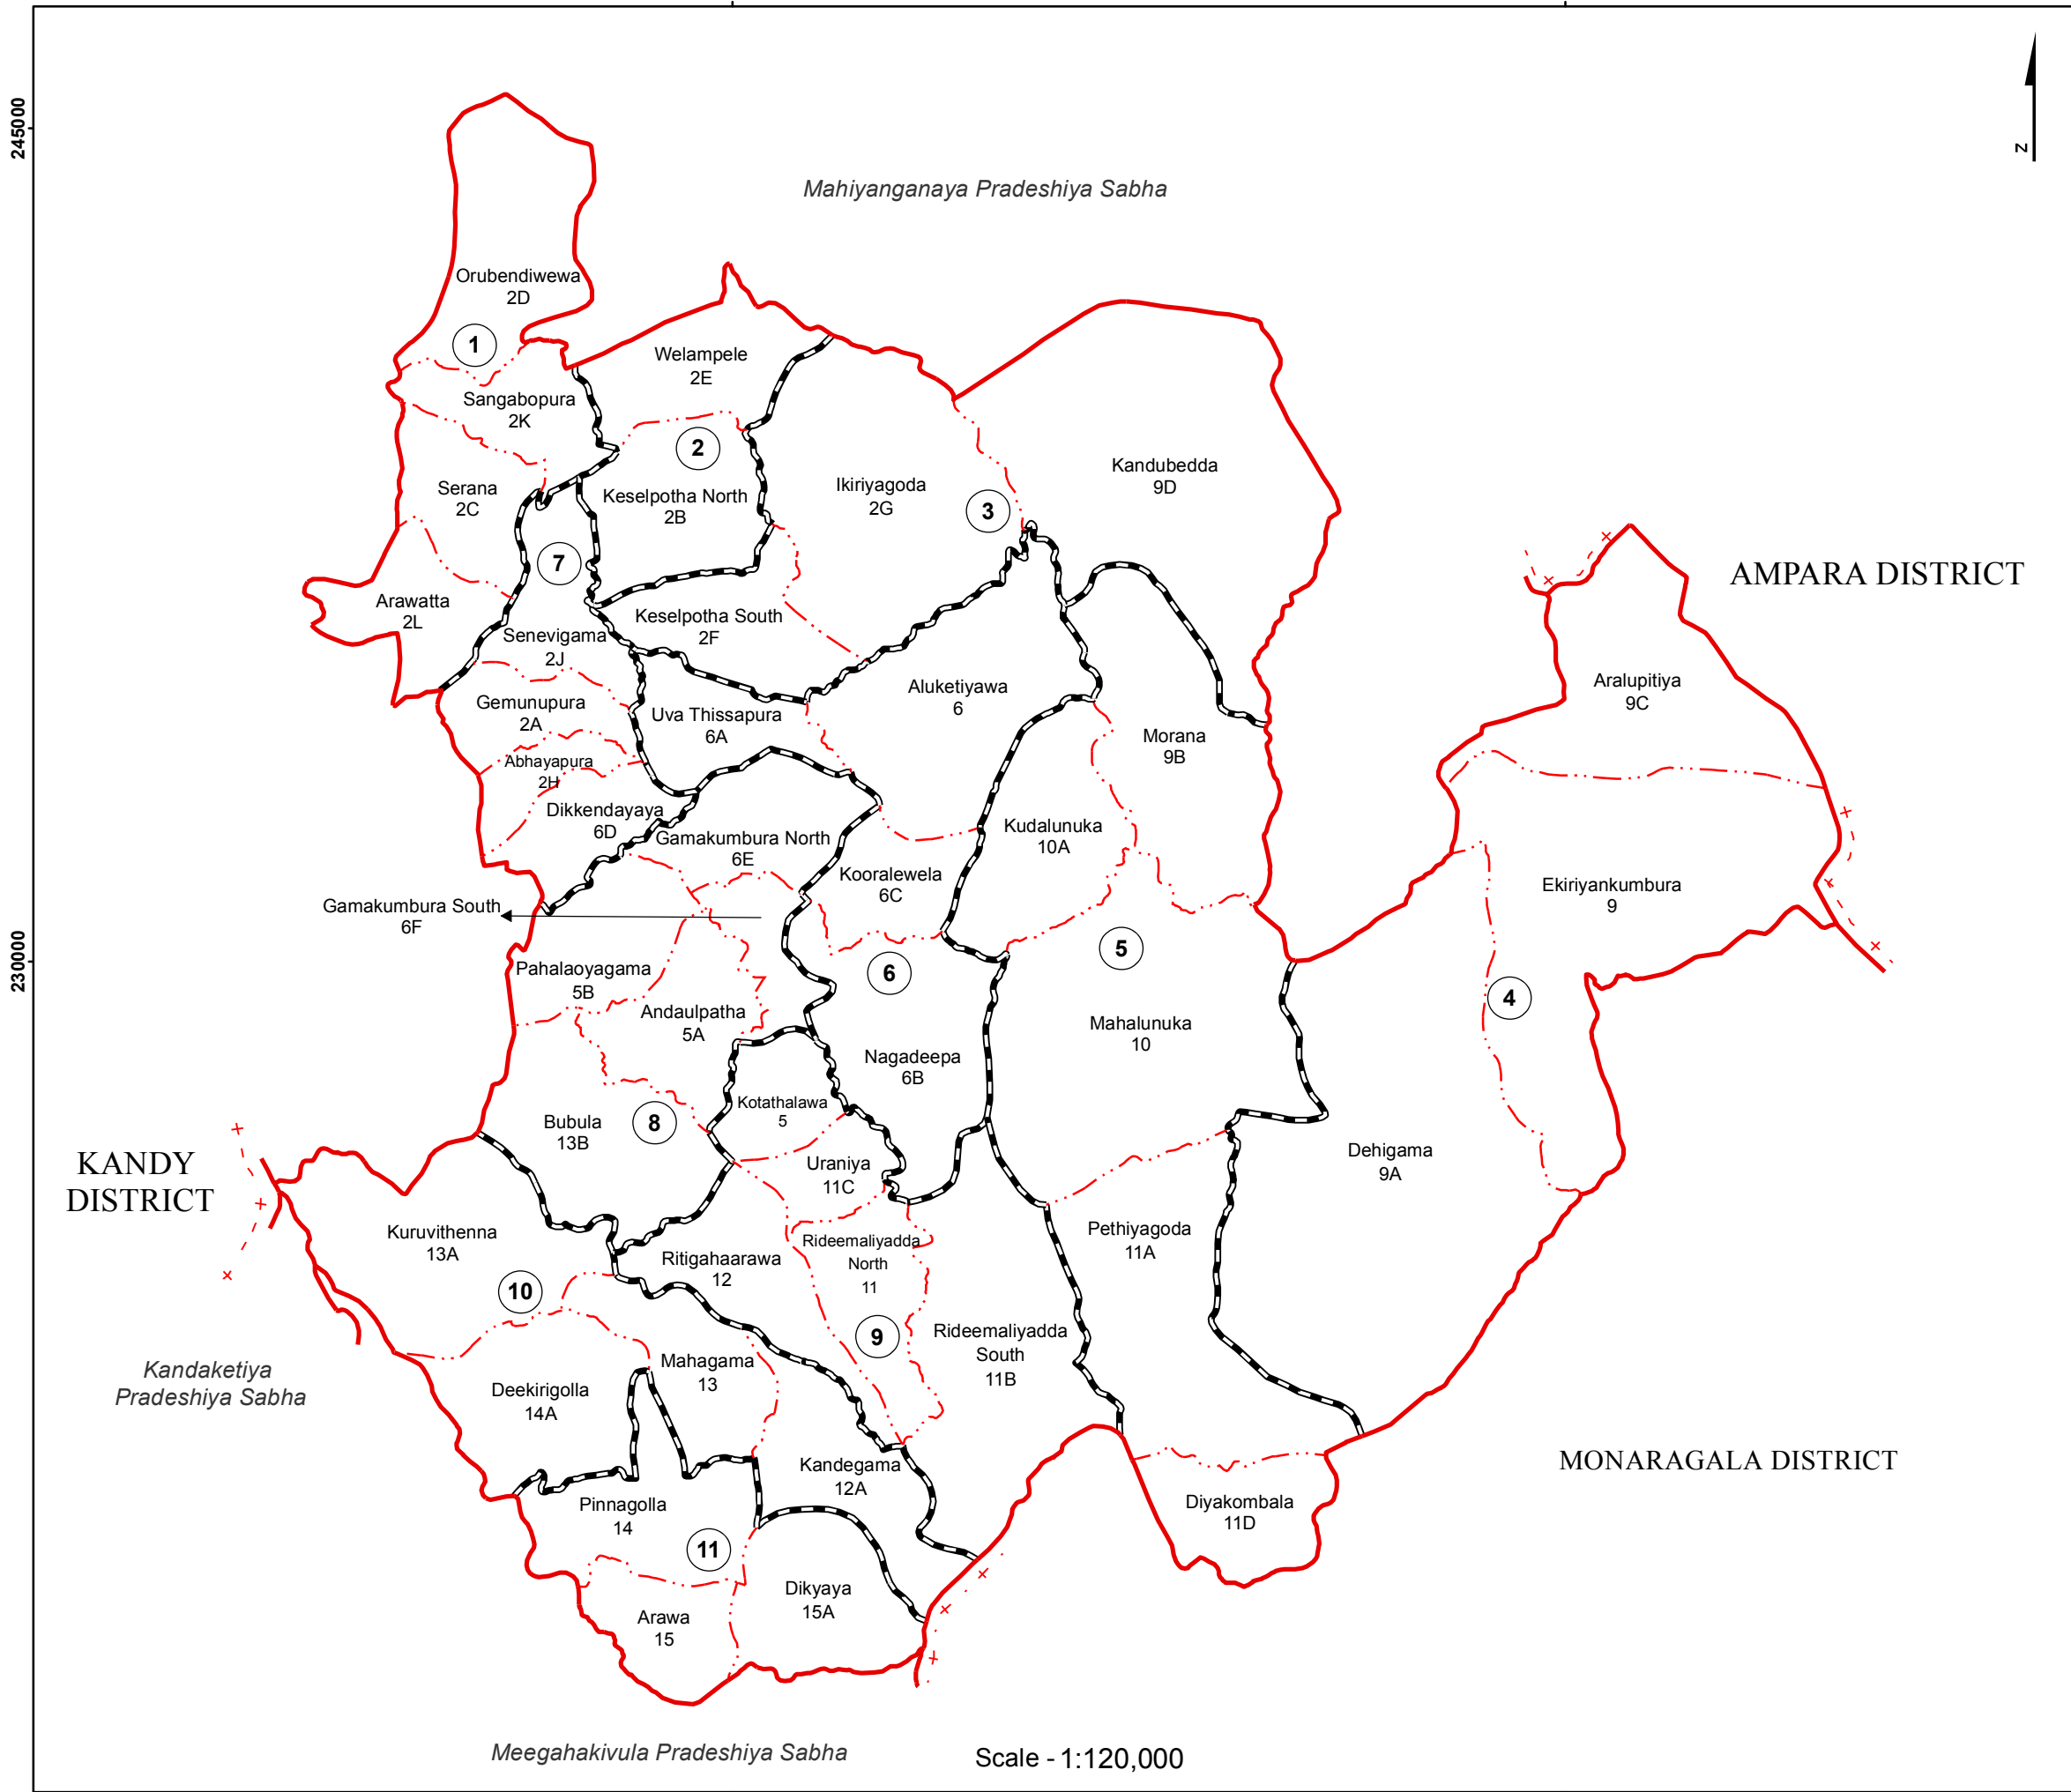

# Ward Map of Rideemaliyadda Pradeshiya Sabha - Badulla District

Ref. No : NDC / 22 / 05

Rideemaliyadda Pradeshiya Sabha	
WARD No	WARD Name
1	Serana
2	Keselpotha North
3	Keselpotha South
4	Ekiriyankumbura
5	Pethiyagoda
6	Uva Thissapura
7	Gemunupura
8	Andaulpatha
9	Rideemaliyadda North
10	Kuruvithenna
11	Arawa

**Legend**

- + - - - + Province Boundary
- . + . . . + District Boundary
- . . . - DS Boundary
- . . . - GN Boundary
- - - - - Polling Division Boundary
- PS Boundary
- — — MC / UC Boundary
- — — Ward Boundary
- ▨ Multi Member Ward

Prepared by Survey Department of Sri Lanka

Data Source:  
National Delimitation Committee for Local Authorities - 2013  
Ministry of Local Government and Provincial Councils

Scale - 1:120,000