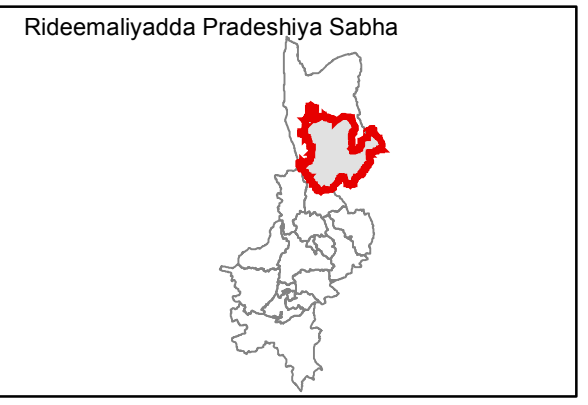

# Ward Map of Rideemaliyadda Pradeshiya Sabha - Badulla District

Ref. No : NDC / 22 / 05

Rideemaliyadda Pradeshiya Sabha	
WARD No	WARD Name
1	Serana
2	Keselpotha North
3	Keselpotha South
4	Ekiriyankumbura
5	Pethiyagoda
6	Uva Thissapura
7	Gemunupura
8	Andaulpatha
9	Rideemaliyadda North
10	Kuruvithenna
11	Arawa

**Legend**

- + - - - + Province Boundary
- . + . . . + District Boundary
- . . . - DS Boundary
- . . . - GN Boundary
- - - - - Polling Division Boundary
- PS Boundary
- — — MC / UC Boundary
- — — Ward Boundary
- ▨ Multi Member Ward