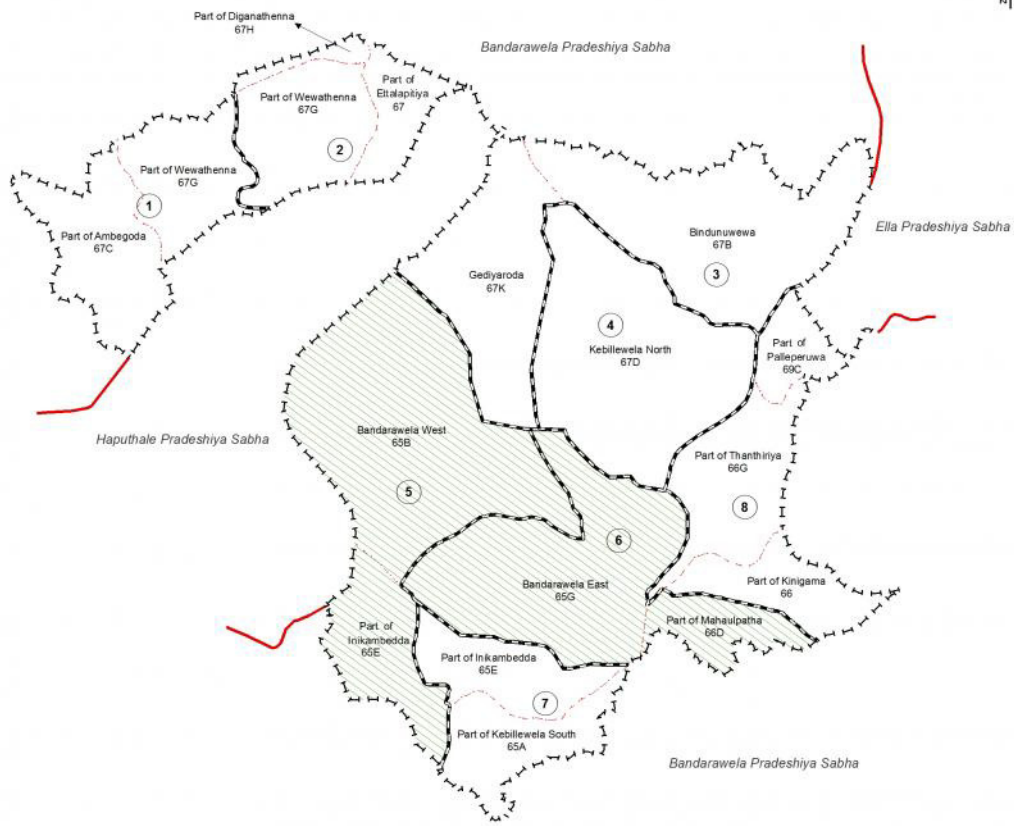

Ward Map of Bandarawela Municipal Council - Badulla District

Ref. No : NDC / 22 / 02

Bandarawela Municipal Council

WARD No	WARD Name
1	Diyabibila
2	Wewathenna
3	Bindunuwewa
4	Kebillewela North
5	Bandarawela West
6	Bandarawela East
7	Inikambedda
8	Kinigama

Legend

- Province Boundary
- District Boundary
- DS Boundary
- GN Boundary
- Polling Division Boundary
- PS Boundary
- MC / UC Boundary
- Ward Boundary
- Multi Member Ward

Prepared by Survey Department of Sri Lanka
 Data Source: National Delimitation Committee for Local Authorities - 2013
 Ministry of Local Government and Provincial Councils

Scale - 1:20,000